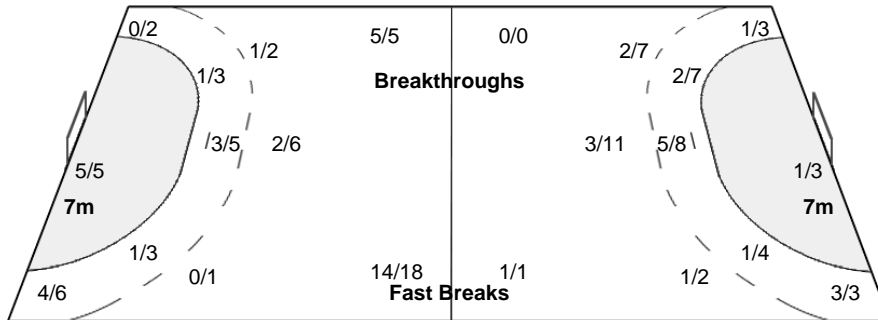

Nis

XXI Women's World Championship 2013 Serbia

SAT 7 DEC 2013
18:00

Preliminary Round - Group B

Match Team Statistics

Match No: 5

BRA 36 - 20 ALG

(21 - 7) (15 - 13)

Referees: DUTA Anamaria / FLORESCU Diana-Carmen (ROU)

BRA - Brazil

Shots Distribution

Players

Goals / Shots

2 DINIZ F	3 NASCIMENTO A	4 ROCHA S	5 PIEDADE D	6 ANDRADE A	8 DA SILVA F	9 RODRIGUES A
0/1	2/2	1/1	1/1	0/1	1/1	5/7
0/1	1/1	1/1	1/1	0/1	1/1	1/2
1-Missed	1-Missed	2/2	1/1	1/1	1-Missed 1-Post	2/2
12 ARENHART B	14 GOMES E	16 PESSOA M	17 SOUZA K	18 AMORIM E	19 NUNES D	21 COSTA M
			1/1	1/1	1/2	2/2
			0/1	1/1	1/1	0/1
			1-Post	1-Missed		1-Post
22 MOURA M	81 CAVALEIRO D					
	2/2	0/1				
0/1	1/1	1/1				

Team Goals / Shots

6/7	7/9	7/10
1/2		0/2
6/7		9/10

5-Missed 4-Post

Offence