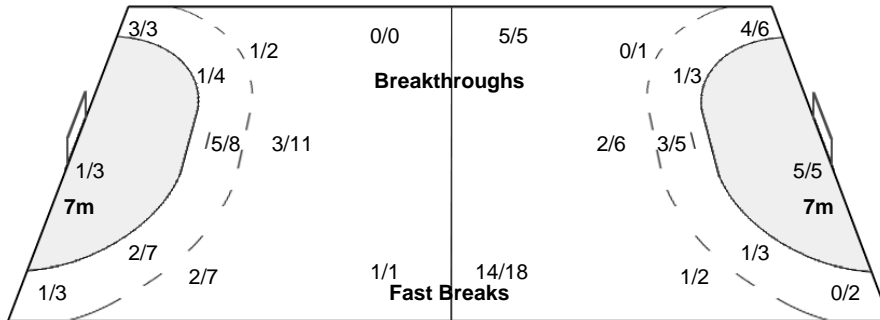

Nis

XXI Women's World Championship 2013 Serbia

SAT 7 DEC 2013
18:00

Preliminary Round - Group B

Match Team Statistics

Match No: 5

BRA 36 - 20 ALG

(21 - 7) (15 - 13)

Referees: DUTA Anamaria / FLORESCU Diana-Carmen (ROU)

ALG - Algeria

Shots Distribution

Players

Goals / Shots

1 ABDELKADER S	3 KHOUILED S	5 BELLAKHDAR N	6 DOB N	7 HASNAOUI R	8 TITOU S	11 AIT AHMED A
		0/1 0/1	0/1 1/1	0/2 1/1	0/1 1/1	1/1
	1/1	0/1 1/2	0/1	1/1 3/3	0/1	2/2
	1-Missed	1-Missed 1-Post	3-Blocked	1-Post	1-Post	
12 SEHABI S	13 ZIADI R	14 IZEM L	15 IBERRAKEN F	16 BOUSSORA F	17 HEMISSI S	18 TIZI N
			0/1		0/1	3/4 1/1 1/1
					0/1	0/2
					1-Missed	1-Blocked 3-Missed 1-Post
19 KHELIL R	20 BENAICHA S					
	1/1					

Team Goals / Shots

4/6	1/2	2/3
1/4	1/2	5/5
6/10	0/2	0/1
6-Missed	4-Post	4-Blocked

Offence

Defence

Goalkeepers Saves / Shots

1/7	2/9	3/10
1/2		2/2
1/7		1/10

1 ABDELKADER S

12 SEHABI S

0/6	2/7	2/7
1/2		2/2
0/5		0/3

16 BOUSSORA F

1/1	0/2	1/3
1/2		1/7

LEGEND

%	Efficiency	2Min	2 Minute Suspensions	6m	6-metre Shots	7m	7-metre Shots	9m	9-metre Shots
AS	Assists	BS	Blocked Shots	BT	Breakthroughs	DR	Disqualification with report	FB	Fast Breaks
G/S	Goals/Shots	N/A	not applicable	RC	Red Cards	S/S	Saves/Shots	ST	Steals
TO	Turnover	TP	Time Played	Wing	Wing Shots	YC	Yellow Cards