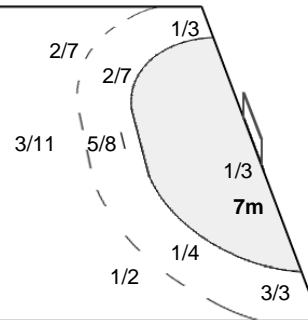

Team Goals / Shots

6/7	7/9	7/10
1/2		0/2
6/7		9/10

5-Missed 4-Post

Offence

Defence

Goalkeepers Saves / Shots

2/6	1/2	1/3
3/4	1/2	0/5
4/10	2/2	1/1

12 ARENHART B