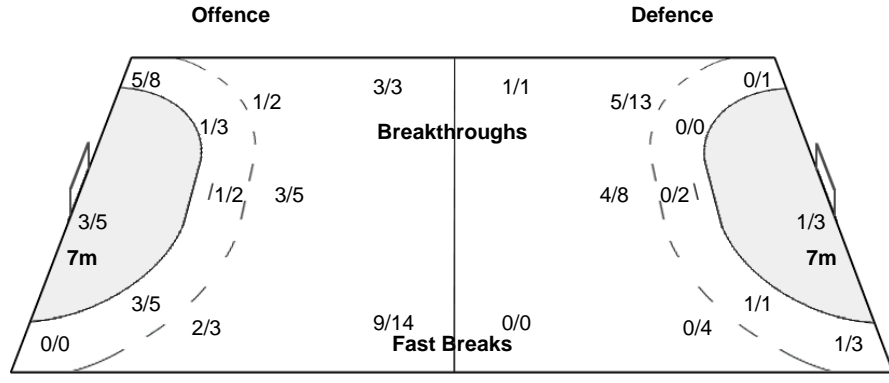

Belgrade

XXI Women's World Championship 2013 Serbia

SAT 7 DEC 2013
17:00

Preliminary Round - Group A

Match Team Statistics

Match No: 3

FRA 31 - 13 COD

(15 - 6) (16 - 7)

Referees: MARINA Carlos Maria / MINORE Dario Leonel (ARG)

FRA - France

Shots Distribution

Players

Goals / Shots

2 GOUDJO A	4 KAMTO NJITAM N	5 CISSE K	7 PINEAU A	9 BAUDOUIN P	10 ZAADI G	11 TOUNKARA M
		0/1		0/1		0/1 2/2
		1/1		1/1		1/1 1/2
		1/1	2/2	1/1	1/1	
				1-Missed	1-Post	1-Missed
12 LEYNAUD A	14 LEVEQUE A	16 DARLEUX C	17 DEMBELE S	18 DEROIN A	19 GOIORANI J	24 SIGNATE M
			1/1		1/1	
	1/2		1/1		1/2	1/1
		1/1	3/3	1/1		0/1 1/1
	1-Post			1-Missed 1-Post		1-Post
29 NIOMBLA G	64 LACRABERE A					
1/1						0/1
1/1		1/1	1/1			
1-Missed		1-Blocked				

Team
Goals / Shots

0/1	1/3	3/3
7/8		3/6
7/7	2/5	8/8
4-Missed	4-Post	1-Blocked

Goalkeepers
Saves / Shots

1/5	2/3	1/3
2/2	2/2	1/2
1/5	1/1	1/2

12 LEYNAUD A

1/2	2/3	
2/2	2/2	1/1
0/3	1/1	1/2

16 DARLEUX C

0/3		1/3
		0/1
1/2