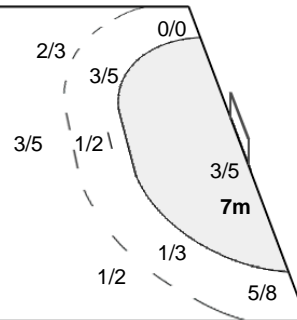

Team

Goals / Shots

4/5	1/3	2/3
0/2	0/2	1/2
4/5	0/1	1/2

4-Missed 5-Post 2-Blocked

Offence

Defence

Goalkeepers

Saves / Shots