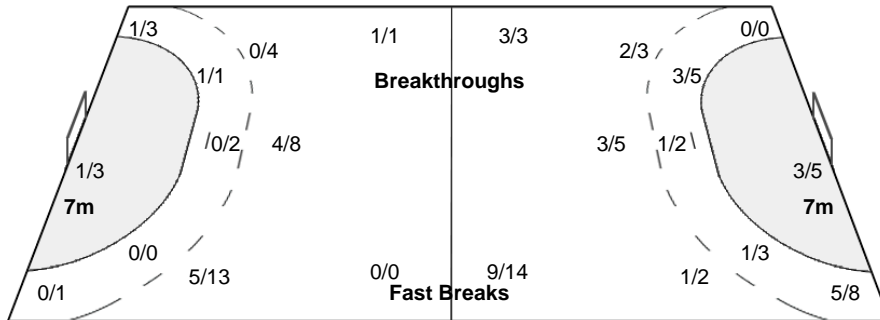

Belgrade

XXI Women's World Championship 2013 Serbia

SAT 7 DEC 2013
17:00

Preliminary Round - Group A

Match Team Statistics

Match No: 3

FRA 31 - 13 COD

(15 - 6) (16 - 7)

Referees: MARINA Carlos Maria / MINORE Dario Leonel (ARG)

COD - Congo

Shots Distribution

Players

Goals / Shots

1 MAKUBANZA L	2 OKOKO J	3 SHOKKOS SONGA G	4 FEZA MWANGE C	5 MILEMBA O	6 MATUTU LUWEMBA C	7 LUSAMBA PUNA A
	1/1 0/1	0/1 0/1			0/1	0/1
	1-Post	1-Post 2-Blocked			1-Missed	
8 LOUOBA C	9 MWASESA MWANGE C	11 MPEMBA P	12 MBOLE KIBAMBE N	13 MUSONDA KASANGALA	14 BABALA C	16 KABAMBA TSHELA B
	4/5 0/2 2/3	2/2 0/1		1/1 1/1		
1-Post	1-Missed 2-Post		2-Missed			
17 BETU MVITA J	18 KIBAMBA NKEMBO S					
1/1	1/1					

Team

Goals / Shots

4/5	1/3	2/3
0/2	0/2	1/2
4/5	0/1	1/2

4-Missed 5-Post 2-Blocked

Offence