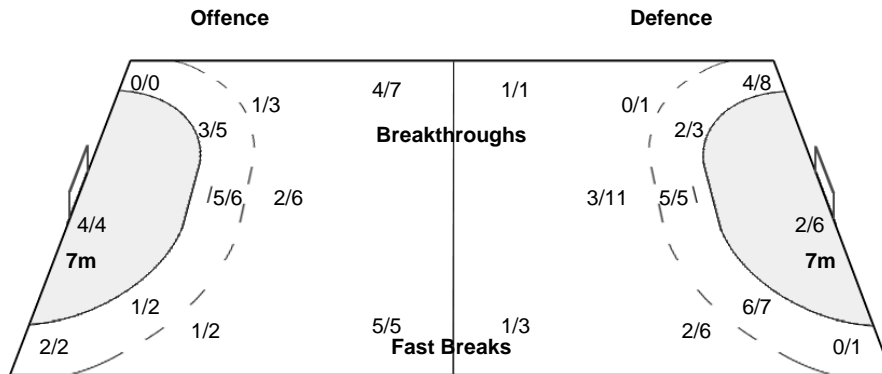

Nis

XXI Women's World Championship 2013 Serbia

FRI 6 DEC 2013
18:00

Preliminary Round - Group B

Match Team Statistics

Match No: 1

SRB 28 - 26 JPN

(10 - 13) (18 - 13)

Referees: GARCIA Ignacio / MARIN LORENTE Andreu (ESP)

SRB - Serbia

Shots Distribution

Players

Goals / Shots

3 KRPEZ K	4 POPOVIC J	7 LEKIC A	9 ZIVKOVIC J	11 DAMNJANOVIC S	15 ERIC J	16 RISOVIC J
1/1	0/1	1/1	1/1	1/1	1/1	
1/1		2/2	0/1	2/2	1/3	
	1/1	1/1	1/1			
	1-Missed	1-Post				

17 RAJOVIC S	21 OGNJENOVIC S	26 FILIPOVIC B	27 TOMASEVIC K	30 NISAVIC J	33 STOILJKOVIC J	71 LISCEVIC K
	1/1					
	1/1	1/1	1/1			
	1/1					
	2-Missed 1-Post					1-Missed 1-Post

72 CVIJIC D	83 LOJPUR M
	1/1
1/1	1/1
	3/3
1-Missed	

Team		
Goals / Shots		
4/5	2/2	5/5
5/5	0/1	2/6
1/1	1/1	8/8
5-Missed	3-Post	

Goalkeepers		
Saves / Shots		
3/5	3/7	2/5
2/9		2/5
3/4	1/5	1/3

16 RISOVIC J		
2/3	2/3	1/3
0/1		0/2
1/2		1/1

27 TOMASEVIC K		
1/2	1/4	1/2
2/8		2/3
2/2	1/5	0/2