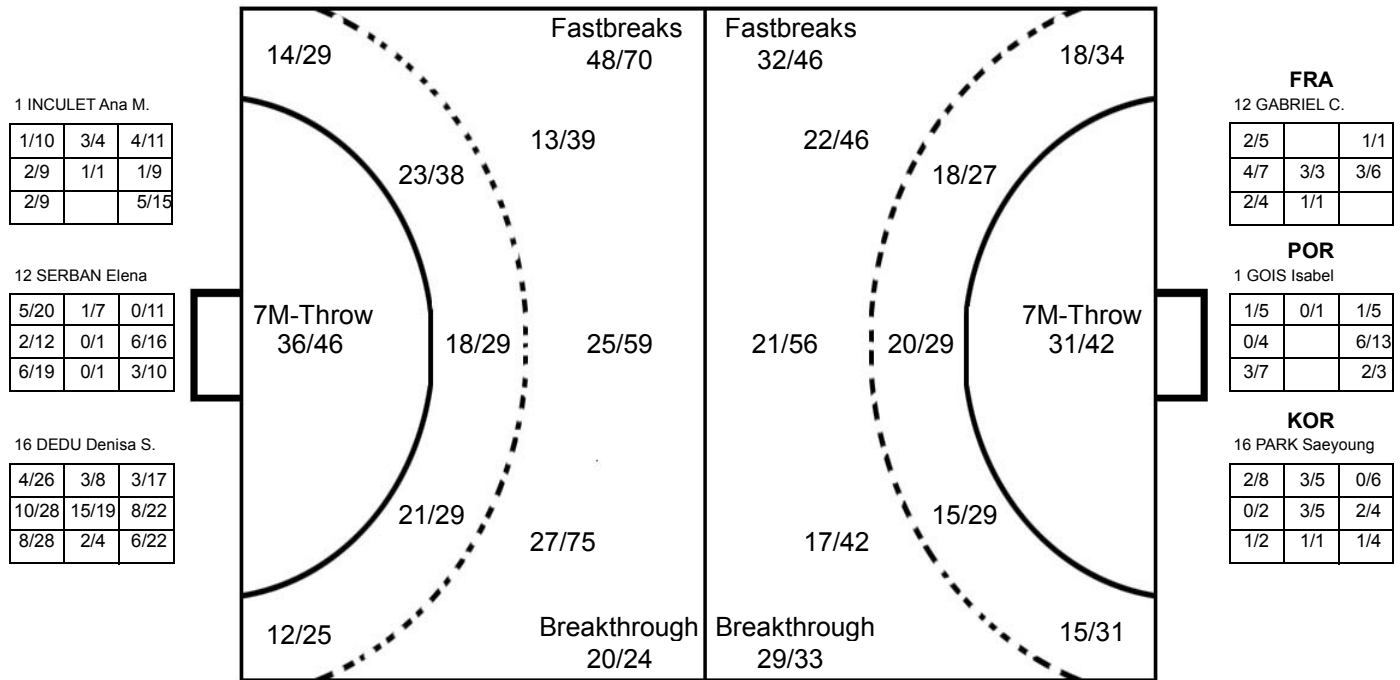

Played

STAGE	MATCH	PLAYED	SCORE
Preliminary	11	TUN	35:22 (20:8)
Preliminary	16	BRA	26:21 (14:11)
Preliminary	29	SLO	30:24 (10:14)
Preliminary	40	CHN	39:25 (19:12)
Preliminary	60	RUS	31:34 (14:18)
Eighth Finals	65	POR	25:21 (10:9)
Quarter Finals	75	KOR	27:36 (12:20)
Place 5-8	90	HUN	25:24 (14:15)
Place 5-6	98	FRA	19:31 (8:15)

2014 WOMEN'S JUNIOR WORLD CHAMPIONSHIP IN CRO

TOTAL SHOT REPORT

UP TO MATCH 100

201411100-42-1/1

ROMANIA

Table of player statistics for Romania, including names like INCULET Ana M., TANASIE Ana M., TIRON Bianca E., etc., and their respective shot counts.