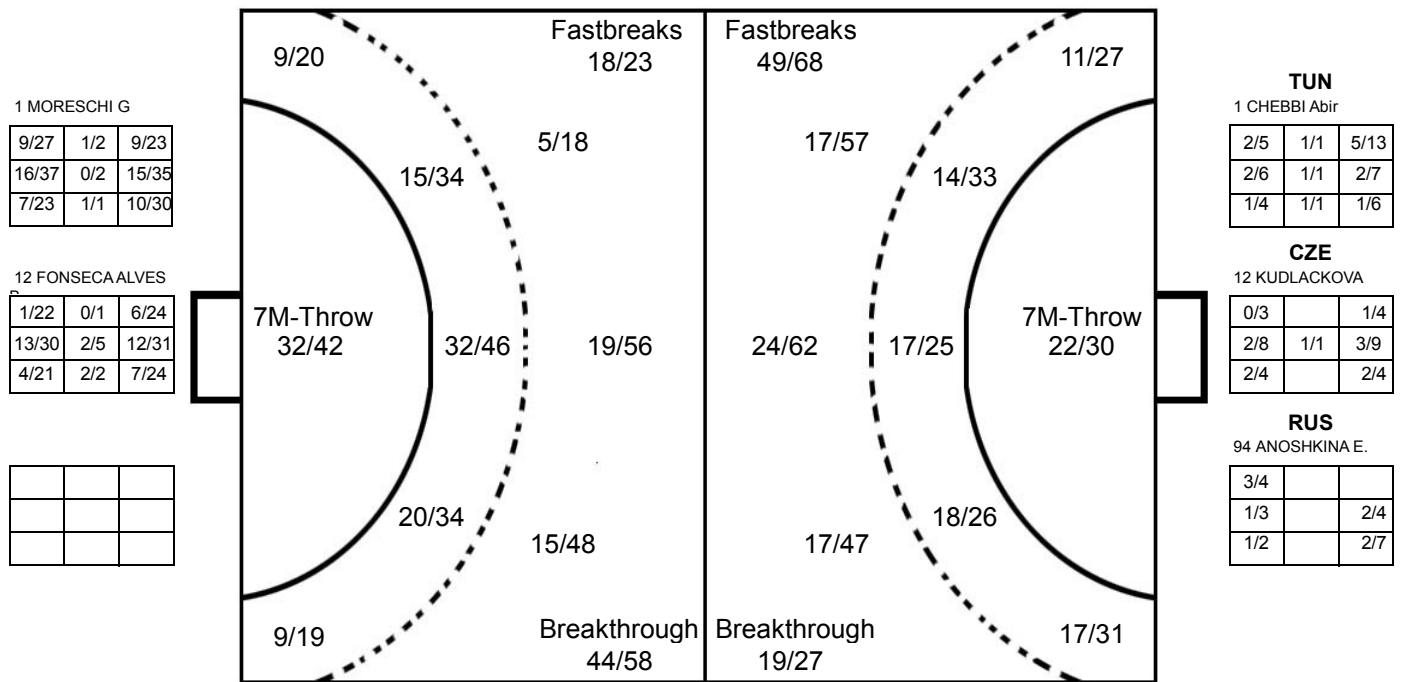

2014 WOMEN'S JUNIOR WORLD CHAMPIONSHIP IN CRO
TOTAL SHOT REPORT

UP TO MATCH 96

201411096-42-1/1

BRAZIL

Table listing player statistics for Brazil, including names like Moreschi G, Keller M. Nadyne, Goncalves R. B., etc., and their respective shot counts and statistics.

Opponent statistics for TUN (Chebbi Abir), CZE (Kudlackova), and RUS (Anoshkina E.).

OPPONENT

Table listing opponent player statistics for POR, CZE, FRA, SWE, ROU, RUS, CHN, and TUN, including names like Lopes Mariana, Soares Monica, Mala Veronika, etc.