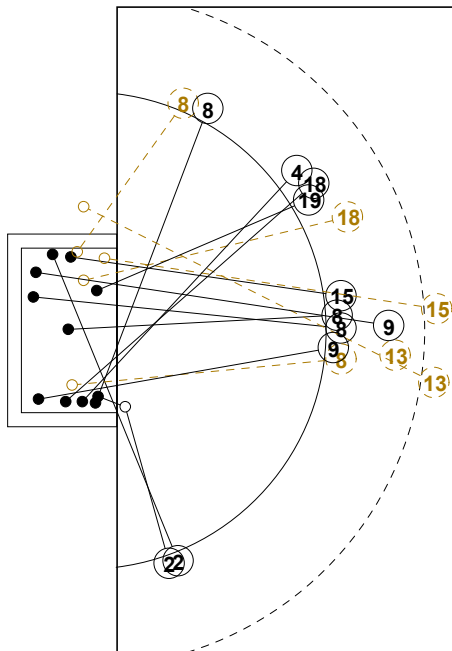

# 2014 WOMEN'S JUNIOR WORLD CHAMPIONSHIP IN CRO PICTORIAL MATCH STATISTICS

ROUND 1

MATCH 9

201411009-21-1/1

1st Half  
12 : 7

2nd Half  
15 : 23