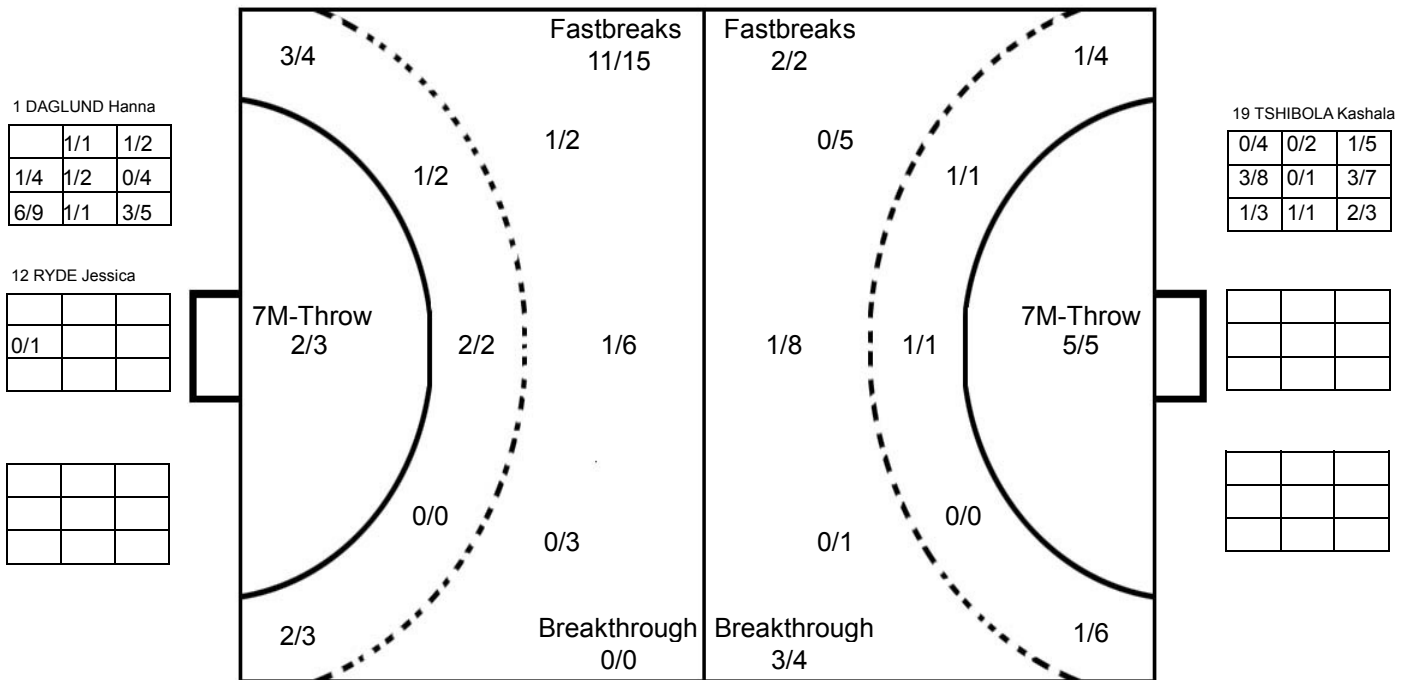

2014 WOMEN'S JUNIOR WORLD CHAMPIONSHIP IN CRO

MATCH SHOT REPORT

ROUND 1

MATCH 9

201411009-41-1/1

SWEDEN

1 DAGLUND Hanna	2 NORDSTROM K.	4 BARROGARD Hanna	5 LINDBERG J. R.	6 JOHANSSON Andrea	7 KARLSSON Jenny	8 GUSTIN Daniela	9 MASSING Mikaela
<table border="1"><tr><td></td><td></td><td></td></tr><tr><td></td><td></td><td>1</td></tr><tr><td></td><td></td><td>1</td></tr><tr><td></td><td></td><td></td></tr></table>	<table border="1"><tr><td></td><td></td><td>1</td></tr><tr><td></td><td></td><td>1</td></tr><tr><td>1</td><td></td><td></td></tr><tr><td></td><td></td><td></td></tr></table>	<table border="1"><tr><td></td><td>2</td><td></td></tr><tr><td></td><td></td><td></td></tr><tr><td>2</td><td></td><td></td></tr><tr><td></td><td></td><td></td></tr></table>	<table border="1"><tr><td></td><td></td><td></td></tr><tr><td></td><td></td><td></td></tr><tr><td></td><td></td><td></td></tr><tr><td></td><td></td><td></td></tr></table>	<table border="1"><tr><td></td><td></td><td></td></tr><tr><td></td><td></td><td></td></tr><tr><td></td><td></td><td></td></tr><tr><td></td><td></td><td></td></tr></table>	<table border="1"><tr><td></td><td></td><td></td></tr><tr><td></td><td></td><td></td></tr><tr><td></td><td></td><td></td></tr><tr><td></td><td></td><td></td></tr></table>	<table border="1"><tr><td></td><td></td><td>2</td></tr><tr><td></td><td></td><td>1</td></tr><tr><td></td><td>1</td><td>1</td></tr><tr><td>1</td><td></td><td></td></tr></table>	<table border="1"><tr><td>2</td><td></td><td>1</td></tr><tr><td></td><td></td><td></td></tr><tr><td></td><td></td><td></td></tr><tr><td></td><td></td><td></td></tr></table>
Post - 0 Miss - 0 Block - 0	Post - 0 Miss - 0 Block - 0	Post - 1 Miss - 0 Block - 0	Post - 0 Miss - 0 Block - 0	Post - 0 Miss - 0 Block - 0	Post - 0 Miss - 0 Block - 0	Post - 0 Miss - 0 Block - 0	Post - 0 Miss - 1 Block - 0
11 NILSSON ASTROM	12 RYDE Jessica	13 ERIKSSON Julia	14 SODREN Jenny	15 AHLÉN Hanna	18 SUNDBERG	19 LINDVALL H. J.	
<table border="1"><tr><td></td><td></td><td></td></tr><tr><td></td><td></td><td></td></tr><tr><td></td><td></td><td></td></tr><tr><td></td><td></td><td></td></tr></table>	<table border="1"><tr><td></td><td></td><td></td></tr><tr><td></td><td></td><td></td></tr><tr><td></td><td></td><td></td></tr><tr><td></td><td></td><td></td></tr></table>	<table border="1"><tr><td></td><td></td><td></td></tr><tr><td></td><td></td><td></td></tr><tr><td></td><td></td><td></td></tr><tr><td></td><td></td><td></td></tr></table>	<table border="1"><tr><td>1</td><td></td><td></td></tr><tr><td></td><td></td><td></td></tr><tr><td></td><td></td><td></td></tr><tr><td></td><td></td><td></td></tr></table>	<table border="1"><tr><td></td><td></td><td></td></tr><tr><td></td><td></td><td></td></tr><tr><td></td><td></td><td></td></tr><tr><td></td><td></td><td></td></tr></table>	<table border="1"><tr><td></td><td></td><td></td></tr><tr><td></td><td></td><td></td></tr><tr><td>2</td><td></td><td></td></tr><tr><td></td><td></td><td></td></tr></table>	<table border="1"><tr><td></td><td></td><td></td></tr><tr><td></td><td></td><td></td></tr><tr><td>2</td><td></td><td></td></tr><tr><td></td><td></td><td></td></tr></table>	<table border="1"><tr><td></td><td></td><td></td></tr><tr><td></td><td></td><td></td></tr><tr><td>1</td><td></td><td></td></tr><tr><td>1</td><td></td><td></td></tr><tr><td></td><td></td><td>1</td></tr></table>
Post - 0 Miss - 1 Block - 0	Post - 0 Miss - 0 Block - 0	Post - 0 Miss - 1 Block - 1	Post - 1 Miss - 0 Block - 0	Post - 0 Miss - 0 Block - 0	Post - 0 Miss - 0 Block - 0	Post - 0 Miss - 0 Block - 0	

D.R. CONGO

2 TSHELA Kankwadi	3 BENZUKA Ngunza	4 KELE Mazenga M.	6 NGANDJE Elise	7 MUJINGILA M.	8 MAFANI Sala S.	9 BETU Mvita Julie	10 ILONGAPO Masiala
<table border="1"><tr><td></td><td></td><td></td></tr><tr><td>2</td><td>1</td><td></td></tr><tr><td>2</td><td></td><td>1</td></tr><tr><td></td><td></td><td></td></tr></table>	<table border="1"><tr><td></td><td></td><td></td></tr><tr><td>1</td><td></td><td></td></tr><tr><td></td><td></td><td></td></tr><tr><td></td><td></td><td></td></tr></table>	<table border="1"><tr><td></td><td></td><td></td></tr><tr><td></td><td></td><td>2</td></tr><tr><td></td><td></td><td></td></tr><tr><td></td><td></td><td></td></tr></table>	<table border="1"><tr><td></td><td></td><td></td></tr><tr><td></td><td></td><td></td></tr><tr><td></td><td></td><td></td></tr><tr><td></td><td></td><td></td></tr></table>	<table border="1"><tr><td></td><td></td><td></td></tr><tr><td></td><td></td><td></td></tr><tr><td></td><td></td><td></td></tr><tr><td></td><td></td><td></td></tr></table>	<table border="1"><tr><td></td><td></td><td></td></tr><tr><td></td><td></td><td></td></tr><tr><td></td><td></td><td></td></tr><tr><td></td><td></td><td></td></tr></table>	<table border="1"><tr><td></td><td></td><td>1</td></tr><tr><td></td><td></td><td></td></tr><tr><td>1</td><td></td><td></td></tr><tr><td>1</td><td></td><td></td></tr></table>	<table border="1"><tr><td></td><td></td><td></td></tr><tr><td></td><td></td><td></td></tr><tr><td></td><td></td><td></td></tr><tr><td></td><td></td><td></td></tr></table>
Post - 0 Miss - 0 Block - 0	Post - 0 Miss - 0 Block - 0	Post - 0 Miss - 0 Block - 0	Post - 0 Miss - 0 Block - 0	Post - 0 Miss - 0 Block - 0	Post - 0 Miss - 0 Block - 0	Post - 2 Miss - 1 Block - 2	Post - 0 Miss - 0 Block - 1
11 MBUYI Bapa M.	12 NZEBA Kalonji	13 MUMBALA	14 BULA Achille	16 MAWAW A Muteb	17 BAMBI Kasonga	19 TSHIBOLA Kashala	
<table border="1"><tr><td></td><td></td><td></td></tr><tr><td></td><td></td><td>1</td></tr><tr><td></td><td></td><td></td></tr><tr><td></td><td></td><td></td></tr></table>	<table border="1"><tr><td></td><td></td><td></td></tr><tr><td></td><td></td><td></td></tr><tr><td></td><td></td><td></td></tr><tr><td></td><td></td><td></td></tr></table>	<table border="1"><tr><td></td><td></td><td></td></tr><tr><td></td><td></td><td></td></tr><tr><td></td><td></td><td></td></tr><tr><td></td><td></td><td></td></tr></table>	<table border="1"><tr><td></td><td></td><td></td></tr><tr><td></td><td></td><td></td></tr><tr><td></td><td></td><td></td></tr><tr><td></td><td></td><td></td></tr></table>	<table border="1"><tr><td></td><td></td><td></td></tr><tr><td></td><td></td><td></td></tr><tr><td></td><td></td><td></td></tr><tr><td></td><td></td><td></td></tr></table>	<table border="1"><tr><td></td><td></td><td></td></tr><tr><td></td><td></td><td></td></tr><tr><td></td><td></td><td></td></tr><tr><td></td><td></td><td></td></tr></table>	<table border="1"><tr><td></td><td></td><td></td></tr><tr><td></td><td></td><td></td></tr><tr><td></td><td></td><td></td></tr><tr><td></td><td></td><td></td></tr></table>	
Post - 0 Miss - 1 Block - 0	Post - 0 Miss - 0 Block - 0	Post - 0 Miss - 0 Block - 0	Post - 0 Miss - 0 Block - 0	Post - 0 Miss - 0 Block - 0	Post - 0 Miss - 1 Block - 0	Post - 0 Miss - 0 Block - 0