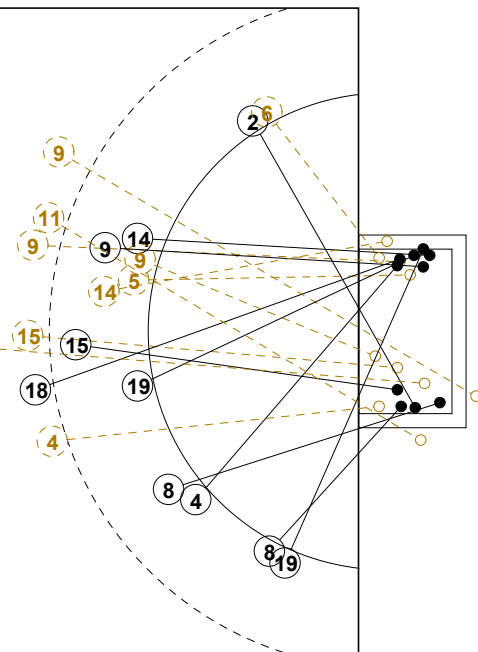

# 2014 WOMEN'S JUNIOR WORLD CHAMPIONSHIP IN CRO PICTORIAL MATCH STATISTICS

ROUND 1

MATCH 9

201411009-21-1/1

1st Half  
12 : 7

2nd Half  
15 : 23