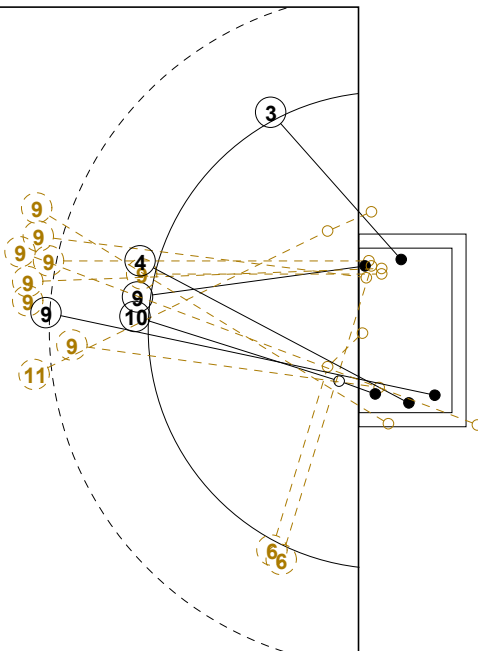

# 2014 WOMEN'S JUNIOR WORLD CHAMPIONSHIP IN CRO PICTORIAL MATCH STATISTICS

ROUND 1

MATCH 9

201411009-21-1/1

1st Half  
12 : 7

2nd Half  
15 : 23