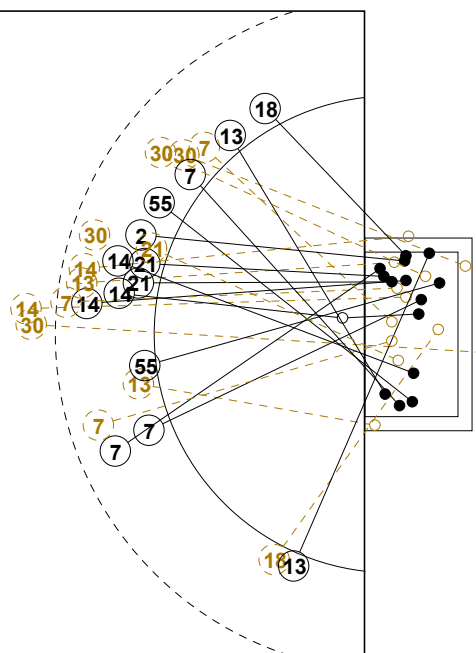

2014 WOMEN'S JUNIOR WORLD CHAMPIONSHIP IN CRO PICTORIAL MATCH STATISTICS

ROUND 9

MATCH 91

201411091-21-1/1

1st Half
17 : 13

2nd Half
29 : 31

2014 WOMEN'S JUNIOR WORLD CHAMPIONSHIP IN CRO

INDV/TEAM MATCH STATISTICS

OFFICIAL
HANDBALL
JUNIOR WOMEN

SEMI-FINAL
ROUND 9

GROUP X
MATCH 91

201411091-14-1/2
KOPRIVNICA
11/07/2014 18:30

No.	Name	Field Shot	Line Shot	Wing Shot	Fast Brk.	Brk. Thr.	Free Thr.	7m Thr.	Total	Rate %	ASST.	ERR.	WAR.	2'	D+DR	TIME
DENMARK(DEN)																
<i>(COURT PLAYER)</i>																
1	VIND Ditte F.									0.0%						00:31:08
4	SOMMER Kristina									0.0%						00:30:59
5	LARSEN Julie K.			2/4	3/3				5/7	71.4%		1				00:56:35
6	KYNBDOI Freja Co			0/1					0/1	0.0%						00:03:22
7	MEYER Annika		2/2						2/2	100%						00:43:05
10	OFFENDAL Nadia	1/2	0/1		2/2			2/2	5/7	71.4%	3	4				00:48:37
11	HAUGSTED Line	1/8	3/3		0/1	2/2			6/14	42.9%		5		2		00:34:35
12	EGESTORP Louise									0.0%	1					00:28:52
14	AASKOV Louise									0.0%						00:14:10
15	MOGENSEN Emma K									0.0%		2				00:05:17
17	WICHMANN Amalie.	0/1	1/1	1/1				2/2	4/5	80.0%		2				00:16:30
18	TRANBORG Mette	6/12	1/2						7/14	50.0%	1		1			01:00:00
22	BLICHERT TOFT So									0.0%						00:16:21
23	JENSEN Nadja L.									0.0%						00:00:02
24	OLSEN Sofie A.									0.0%		1	1			00:29:00
Total		8/23	7/9	3/6	5/6	2/2		4/4	29/50	58.0%	5	15	2	2		
<i>(GOALKEEPER)</i>																
1	VIND Ditte F.	4/5	1/6	2/3	0/3	0/3		0/1	7/21	33.3%						00:31:08
12	EGESTORP Louise	0/2	3/8	2/4	3/6	0/4		0/1	8/25	32.0%	1					00:28:52
Total		4/7	4/14	4/7	3/9	0/7		0/2	15/46	32.6%	1					

COURT PLAYER: GOALS/SHOTS

GOALKEEPER: SAVED/SHOTS

TEAM TOTALS	GOALS	SAVED	MISSED	POST	BLOCKED	TOTAL	RATE(%)
Field Shot	8	7	4	2	2	23	34.8%
Line Shot	7		1		1	9	77.8%
Wing Shot	3	3				6	50.0%
Fastbreak	5	1				6	83.3%
Breakthrough	2					2	100.0%
Free Throw							0.0%
7M-Throw	4					4	100.0%