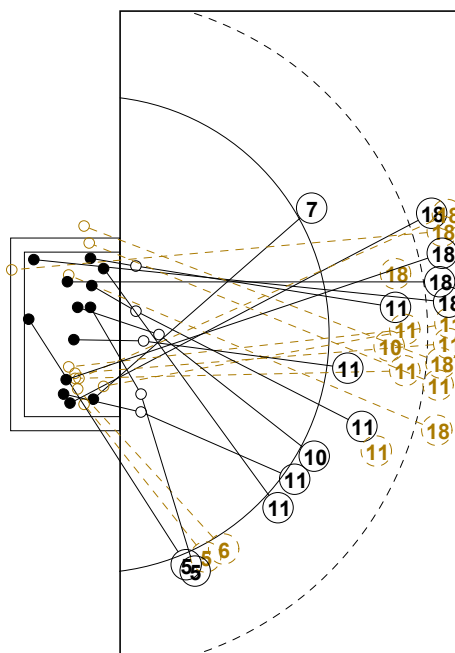

2014 WOMEN'S JUNIOR WORLD CHAMPIONSHIP IN CRO PICTORIAL MATCH STATISTICS

ROUND 9

MATCH 91

201411091-21-1/1

1st Half
17 : 13

2nd Half
29 : 31

2014 WOMEN'S JUNIOR WORLD CHAMPIONSHIP IN CRO

INDV/TEAM MATCH STATISTICS

OFFICIAL
HANDBALL
JUNIOR WOMEN

SEMI-FINAL
ROUND 9

GROUP X
MATCH 91

201411091-14-1/2
KOPRIVNICA
11/07/2014 18:30

No.	Name	Field Shot	Line Shot	Wing Shot	Fast Brk.	Brk. Thr.	Free Thr.	7m Thr.	Total	Rate %	ASST.	ERR.	WAR.	2'	D+DR	TIME
DENMARK(DEN)																
<i>(COURT PLAYER)</i>																
1	VIND Ditte F.									0.0%						00:31:08
4	SOMMER Kristina									0.0%						00:30:59
5	LARSEN Julie K.			2/4	3/3				5/7	71.4%		1				00:56:35
6	KYNBDOI Freja Co			0/1					0/1	0.0%						00:03:22
7	MEYER Annika		2/2						2/2	100%						00:43:05
10	OFFENDAL Nadia	1/2	0/1		2/2			2/2	5/7	71.4%	3	4				00:48:37
11	HAUGSTED Line	1/8	3/3		0/1	2/2			6/14	42.9%		5		2		00:34:35
12	EGESTORP Louise									0.0%	1					00:28:52
14	AASKOV Louise									0.0%						00:14:10
15	MOGENSEN Emma K									0.0%		2				00:05:17
17	WICHMANN Amalie.	0/1	1/1	1/1				2/2	4/5	80.0%		2				00:16:30
18	TRANBORG Mette	6/12	1/2						7/14	50.0%	1		1			01:00:00
22	BLICHERT TOFT So									0.0%						00:16:21
23	JENSEN Nadja L.									0.0%						00:00:02
24	OLSEN Sofie A.									0.0%		1	1			00:29:00
Total		8/23	7/9	3/6	5/6	2/2		4/4	29/50	58.0%	5	15	2	2		
<i>(GOALKEEPER)</i>																
1	VIND Ditte F.	4/5	1/6	2/3	0/3	0/3		0/1	7/21	33.3%						00:31:08
12	EGESTORP Louise	0/2	3/8	2/4	3/6	0/4		0/1	8/25	32.0%	1					00:28:52
Total		4/7	4/14	4/7	3/9	0/7		0/2	15/46	32.6%	1					

COURT PLAYER: GOALS/SHOTS

GOALKEEPER: SAVED/SHOTS

TEAM TOTALS	GOALS	SAVED	MISSED	POST	BLOCKED	TOTAL	RATE(%)
Field Shot	8	7	4	2	2	23	34.8%
Line Shot	7		1		1	9	77.8%
Wing Shot	3	3				6	50.0%
Fastbreak	5	1				6	83.3%
Breakthrough	2					2	100.0%
Free Throw							0.0%
7M-Throw	4					4	100.0%