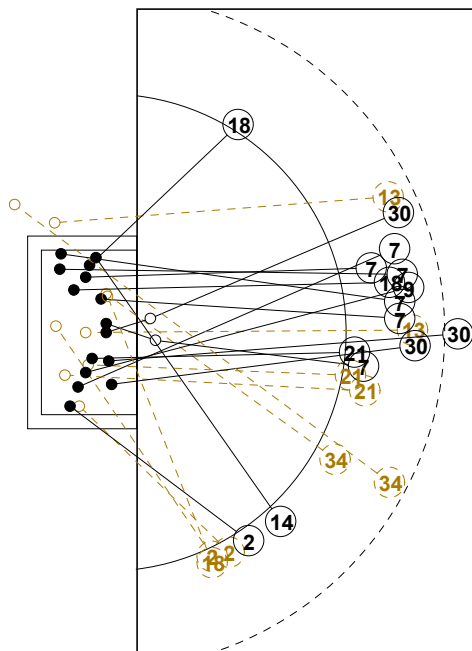

2014 WOMEN'S JUNIOR WORLD CHAMPIONSHIP IN CRO PICTORIAL MATCH STATISTICS

ROUND 9

MATCH 91

201411091-21-1/1

1st Half
17 : 13

2nd Half
29 : 31

2014 WOMEN'S JUNIOR WORLD CHAMPIONSHIP IN CRO

INDV/TEAM MATCH STATISTICS

OFFICIAL
HANDBALL
JUNIOR WOMEN

SEMI-FINAL
ROUND 9

GROUP X
MATCH 91

201411091-14-1/2
KOPRIVNICA
11/07/2014 18:30

No.	Name	Field Shot	Line Shot	Wing Shot	Fast Brk.	Brk. Thr.	Free Thr.	7m Thr.	Total	Rate %	ASST.	ERR.	WAR.	2'	D+DR	TIME
DENMARK(DEN)																
<i>(COURT PLAYER)</i>																
1	VIND Ditte F.									0.0%						00:31:08
4	SOMMER Kristina									0.0%						00:30:59
5	LARSEN Julie K.			2/4	3/3				5/7	71.4%		1				00:56:35
6	KYNBDOI Freja Co			0/1					0/1	0.0%						00:03:22
7	MEYER Annika		2/2						2/2	100%						00:43:05
10	OFFENDAL Nadia	1/2	0/1		2/2			2/2	5/7	71.4%	3	4				00:48:37
11	HAUGSTED Line	1/8	3/3		0/1	2/2			6/14	42.9%		5		2		00:34:35
12	EGESTORP Louise									0.0%	1					00:28:52
14	AASKOV Louise									0.0%						00:14:10
15	MOGENSEN Emma K									0.0%		2				00:05:17
17	WICHMANN Amalie.	0/1	1/1	1/1				2/2	4/5	80.0%		2				00:16:30
18	TRANBORG Mette	6/12	1/2						7/14	50.0%	1		1			01:00:00
22	BLICHERT TOFT So									0.0%						00:16:21
23	JENSEN Nadja L.									0.0%						00:00:02
24	OLSEN Sofie A.									0.0%		1	1			00:29:00
Total		8/23	7/9	3/6	5/6	2/2		4/4	29/50	58.0%	5	15	2	2		
<i>(GOALKEEPER)</i>																
1	VIND Ditte F.	4/5	1/6	2/3	0/3	0/3		0/1	7/21	33.3%						00:31:08
12	EGESTORP Louise	0/2	3/8	2/4	3/6	0/4		0/1	8/25	32.0%	1					00:28:52
Total		4/7	4/14	4/7	3/9	0/7		0/2	15/46	32.6%	1					

COURT PLAYER: GOALS/SHOTS

GOALKEEPER: SAVED/SHOTS

TEAM TOTALS	GOALS	SAVED	MISSED	POST	BLOCKED	TOTAL	RATE(%)
Field Shot	8	7	4	2	2	23	34.8%
Line Shot	7		1		1	9	77.8%
Wing Shot	3	3				6	50.0%
Fastbreak	5	1				6	83.3%
Breakthrough	2					2	100.0%
Free Throw							0.0%
7M-Throw	4					4	100.0%