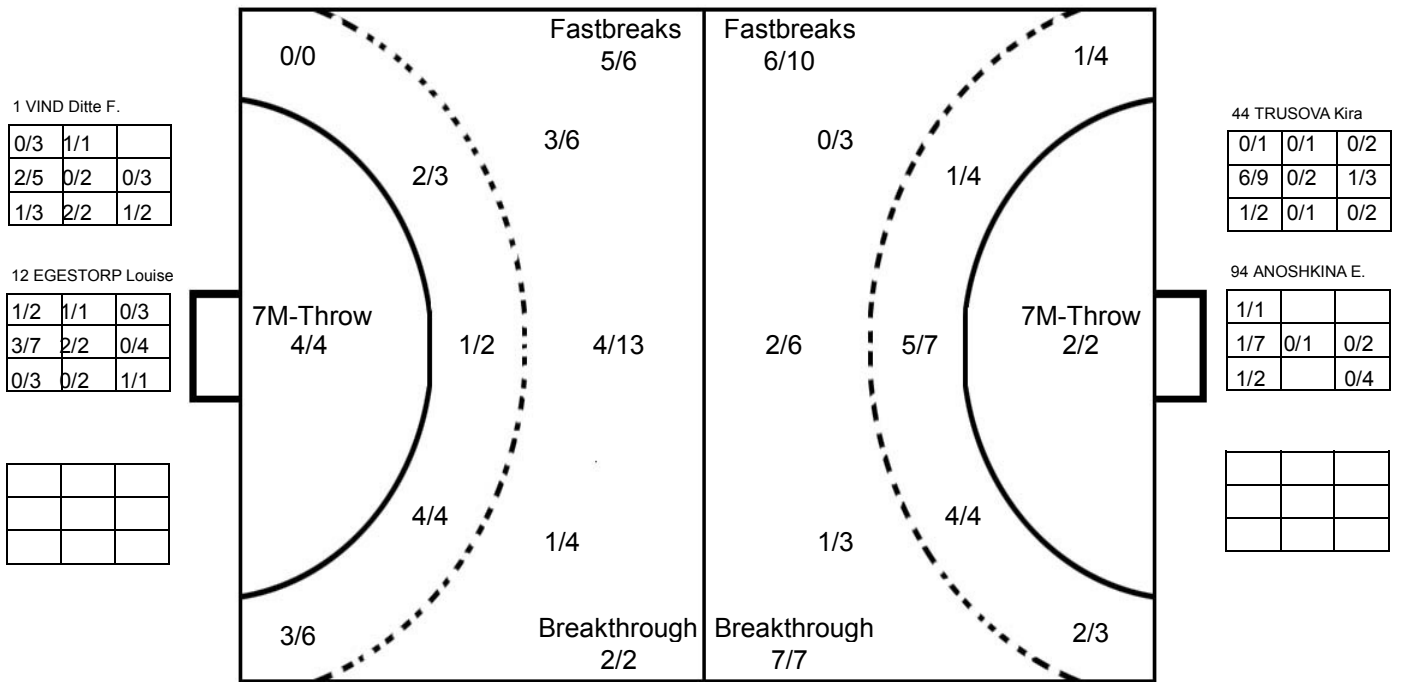

COURT PLAYER: GOALS/SHOTS

GOALKEEPER: SAVED/SHOTS

TEAM TOTALS	GOALS	SAVED	MISSED	POST	BLOCKED	TOTAL	RATE(%)
Field Shot	3	4	3	1	1	12	25.0%
Line Shot	10	4		1		15	66.7%
Wing Shot	3	4				7	42.9%
Fastbreak	6	3		1		10	60.0%
Breakthrough	7					7	100.0%
Free Throw							0.0%
7M-Throw	2					2	100.0%

2014 WOMEN'S JUNIOR WORLD CHAMPIONSHIP IN CRO

MATCH SHOT REPORT

ROUND 9

MATCH 91

201411091-41-1/1

DENMARK

Table with 24 columns representing players: 1 VIND Ditte F., 4 SOMMER Kristina, 5 LARSEN Julie K., 6 KYNBDOI Freja Co, 7 MEYER Annika, 10 OFFENDAL Nadia, 11 HAUGSTED Line, 12 EGESTORP Louise, 14 AASKOV Louise, 15 MOGENSEN Emma, 17 WICHMANN Amalie, 18 TRANBORG Mette, 22 BLICHERT TOFT So, 23 JENSEN Nadja L., 24 OLSEN Sofie A. Each column contains a 3x3 grid for shot statistics and a line for Post - 0 Miss - 0 Block - 0.

RUSSIAN

Table with 15 columns representing players: 1 ZYKOVA A., 2 CHERNOVA E., 7 DMITRIEVA Daria, 8 RUSINOVA Daria, 9 KHRAPOVA A., 13 VYAKHIREVA Anna, 14 VEDEKHINA Polina, 15 VYDRINA Liudmila, 18 KOZHOKAR K., 21 PETROVA, 30 IKHNEVA Alena, 34 MALASHENKO E., 41 KOSTOMAKHA, 44 TRUSOVA Kira, 55 KARPACHEVA K., 94 ANOSHKINA E. Each column contains a 3x3 grid for shot statistics and a line for Post - 0 Miss - 0 Block - 0.