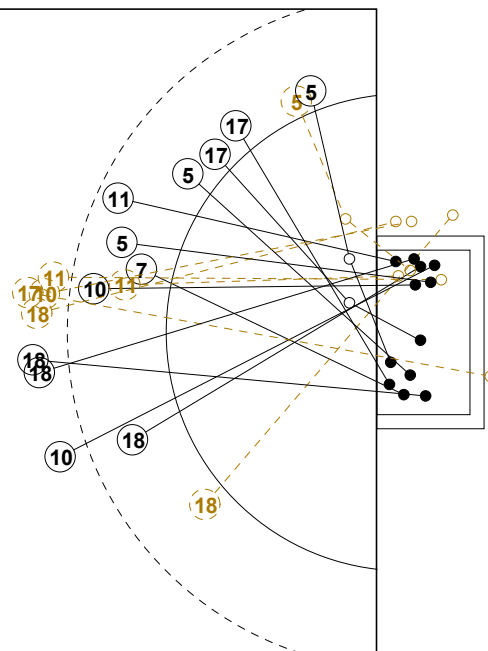

2014 WOMEN'S JUNIOR WORLD CHAMPIONSHIP IN CRO PICTORIAL MATCH STATISTICS

ROUND 9

MATCH 91

201411091-21-1/1

1st Half
17 : 13

2nd Half
29 : 31

2014 WOMEN'S JUNIOR WORLD CHAMPIONSHIP IN CRO

INDV/TEAM MATCH STATISTICS

OFFICIAL
HANDBALL
JUNIOR WOMEN

SEMI-FINAL
ROUND 9

GROUP X
MATCH 91

201411091-14-1/2
KOPRIVNICA
11/07/2014 18:30

No.	Name	Field Shot	Line Shot	Wing Shot	Fast Brk.	Brk. Thr.	Free Thr.	7m Thr.	Total	Rate %	ASST.	ERR.	WAR.	2'	D+DR	TIME
DENMARK(DEN)																
<i>(COURT PLAYER)</i>																
1	VIND Ditte F.									0.0%						00:31:08
4	SOMMER Kristina									0.0%						00:30:59
5	LARSEN Julie K.			2/4	3/3				5/7	71.4%		1				00:56:35
6	KYNBDOI Freja Co			0/1					0/1	0.0%						00:03:22
7	MEYER Annika		2/2						2/2	100%						00:43:05
10	OFFENDAL Nadia	1/2	0/1		2/2			2/2	5/7	71.4%	3	4				00:48:37
11	HAUGSTED Line	1/8	3/3		0/1	2/2			6/14	42.9%		5		2		00:34:35
12	EGESTORP Louise									0.0%	1					00:28:52
14	AASKOV Louise									0.0%						00:14:10
15	MOGENSEN Emma K									0.0%		2				00:05:17
17	WICHMANN Amalie.	0/1	1/1	1/1				2/2	4/5	80.0%		2				00:16:30
18	TRANBORG Mette	6/12	1/2						7/14	50.0%	1		1			01:00:00
22	BLICHERT TOFT So									0.0%						00:16:21
23	JENSEN Nadja L.									0.0%						00:00:02
24	OLSEN Sofie A.									0.0%		1	1			00:29:00
Total		8/23	7/9	3/6	5/6	2/2		4/4	29/50	58.0%	5	15	2	2		
<i>(GOALKEEPER)</i>																
1	VIND Ditte F.	4/5	1/6	2/3	0/3	0/3		0/1	7/21	33.3%						00:31:08
12	EGESTORP Louise	0/2	3/8	2/4	3/6	0/4		0/1	8/25	32.0%	1					00:28:52
Total		4/7	4/14	4/7	3/9	0/7		0/2	15/46	32.6%	1					

COURT PLAYER: GOALS/SHOTS

GOALKEEPER: SAVED/SHOTS

TEAM TOTALS	GOALS	SAVED	MISSED	POST	BLOCKED	TOTAL	RATE(%)
Field Shot	8	7	4	2	2	23	34.8%
Line Shot	7		1		1	9	77.8%
Wing Shot	3	3				6	50.0%
Fastbreak	5	1				6	83.3%
Breakthrough	2					2	100.0%
Free Throw							0.0%
7M-Throw	4					4	100.0%