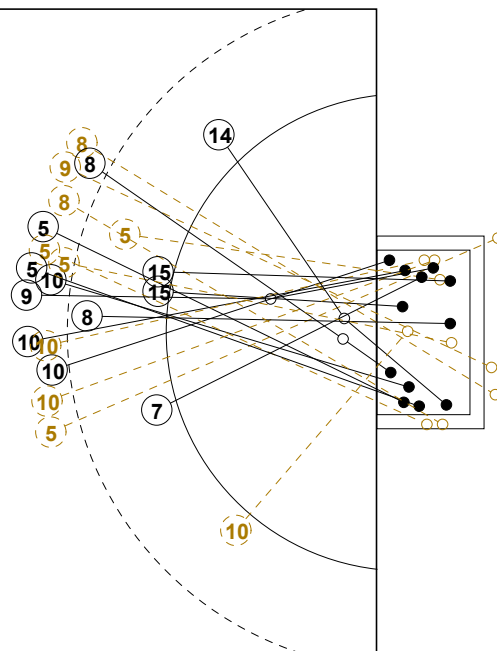

2014 WOMEN'S JUNIOR WORLD CHAMPIONSHIP IN CRO PICTORIAL MATCH STATISTICS

ROUND 9

MATCH 90

201411090-21-1/1

1st Half
15 : 14

2nd Half
25 : 24

2014 WOMEN'S JUNIOR WORLD CHAMPIONSHIP IN CRO

INDV/TEAM MATCH STATISTICS

OFFICIAL
HANDBALL
JUNIOR WOMEN

PLACE 5-8
ROUND 9

GROUP X
MATCH 90

201411090-14-1/2
KOPRIVNICA
11/07/2014 16:15

No.	Name	Field Shot	Line Shot	Wing Shot	Fast Brk.	Brk. Thr.	Free Thr.	7m Thr.	Total	Rate %	ASST.	ERR.	WAR.	2'	D+DR	TIME
ROMANIA(ROU)																
<i>(COURT PLAYER)</i>																
1	INCULET Ana M.									0.0%						00:10:04
2	TANASIE Ana M.									0.0%						00:21:00
3	TIRON Bianca E.									0.0%						00:00:04
4	ZAMFIRESCU Maria	0/2							0/2	0.0%	1					00:30:01
5	PERIANU Gabriela	5/14			0/1		0/1		5/16	31.3%	2	1	3			00:50:41
6	CICIC Marina E.									0.0%	1					00:11:57
7	CARABULEA C. A.			0/1	1/1			1/2	2/4	50.0%	1					00:49:44
8	CONSTANTINESCU M	4/10	0/1					2/2	6/13	46.2%	1		1	2		00:42:24
9	PRICOPI Dana A.	1/5						1/1	2/6	33.3%	3	5				00:56:22
10	POPA Laura P.	1/4		0/1	2/2				3/7	42.9%	1	1				00:28:35
12	SERBAN Elena									0.0%						00:13:04
13	SAFTA Nicoleta F									0.0%	1					00:09:53
14	CHIRICUTA A. E.				4/4				4/4	100%						00:38:35
15	CIRJAN Roxana D.		3/3						3/3	100%						00:19:02
16	DEDU Denisa S.									0.0%	1	1				00:36:52
Total		11/35	3/4	0/2	7/8		0/1	4/5	25/55	45.5%	5	13	3	5		
<i>(GOALKEEPER)</i>																
1	INCULET Ana M.	0/1	1/1	1/1	0/1	0/1		0/2	2/7	28.6%						00:10:04
12	SERBAN Elena	3/7	0/1	1/1	0/3	0/1			4/13	30.8%						00:13:04
16	DEDU Denisa S.	2/5	0/1	3/5	1/3			2/4	8/18	44.4%	1	1				00:36:52
Total		5/13	1/3	5/7	1/7	0/2		2/6	14/38	36.8%	1	1				

COURT PLAYER: GOALS/SHOTS

GOALKEEPER: SAVED/SHOTS

TEAM TOTALS	GOALS	SAVED	MISSED	POST	BLOCKED	TOTAL	RATE(%)
Field Shot	11	7	9	3	5	35	31.4%
Line Shot	3	1				4	75.0%
Wing Shot		2				2	0.0%
Fastbreak	7	1				8	87.5%
Breakthrough							0.0%
Free Throw		1				1	0.0%
7M-Throw	4		1			5	80.0%