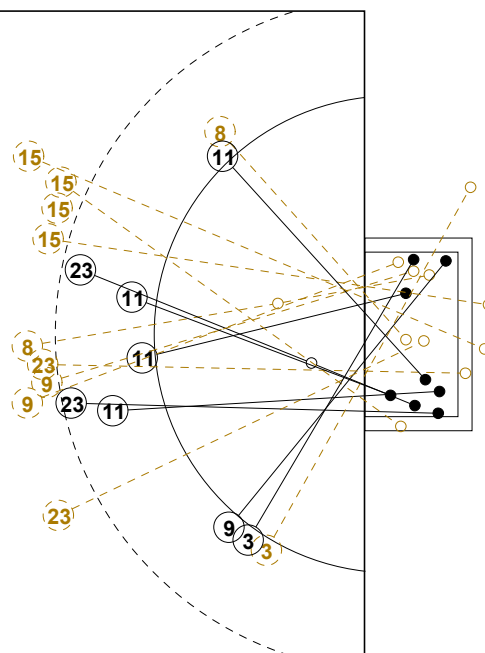

2014 WOMEN'S JUNIOR WORLD CHAMPIONSHIP IN CRO PICTORIAL MATCH STATISTICS

ROUND 9

MATCH 90

201411090-21-1/1

1st Half
15 : 14

2nd Half
25 : 24

2014 WOMEN'S JUNIOR WORLD CHAMPIONSHIP IN CRO

INDV/TEAM MATCH STATISTICS

OFFICIAL
HANDBALL
JUNIOR WOMEN

PLACE 5-8
ROUND 9

GROUP X
MATCH 90

201411090-14-1/2
KOPRIVNICA
11/07/2014 16:15

No.	Name	Field Shot	Line Shot	Wing Shot	Fast Brk.	Brk. Thr.	Free Thr.	7m Thr.	Total	Rate %	ASST.	ERR.	WAR.	2'	D+DR	TIME
ROMANIA(ROU)																
<i>(COURT PLAYER)</i>																
1	INCULET Ana M.									0.0%						00:10:04
2	TANASIE Ana M.									0.0%						00:21:00
3	TIRON Bianca E.									0.0%						00:00:04
4	ZAMFIRESCU Maria	0/2							0/2	0.0%	1					00:30:01
5	PERIANU Gabriela	5/14			0/1		0/1		5/16	31.3%	2	1	3			00:50:41
6	CICIC Marina E.									0.0%	1					00:11:57
7	CARABULEA C. A.			0/1	1/1			1/2	2/4	50.0%	1					00:49:44
8	CONSTANTINESCU M	4/10	0/1					2/2	6/13	46.2%	1		1	2		00:42:24
9	PRICOPI Dana A.	1/5						1/1	2/6	33.3%	3	5				00:56:22
10	POPA Laura P.	1/4		0/1	2/2				3/7	42.9%	1	1				00:28:35
12	SERBAN Elena									0.0%						00:13:04
13	SAFTA Nicoleta F									0.0%	1					00:09:53
14	CHIRICUTA A. E.				4/4				4/4	100%						00:38:35
15	CIRJAN Roxana D.		3/3						3/3	100%						00:19:02
16	DEDU Denisa S.									0.0%	1	1				00:36:52
Total		11/35	3/4	0/2	7/8		0/1	4/5	25/55	45.5%	5	13	3	5		
<i>(GOALKEEPER)</i>																
1	INCULET Ana M.	0/1	1/1	1/1	0/1	0/1		0/2	2/7	28.6%						00:10:04
12	SERBAN Elena	3/7	0/1	1/1	0/3	0/1			4/13	30.8%						00:13:04
16	DEDU Denisa S.	2/5	0/1	3/5	1/3			2/4	8/18	44.4%	1	1				00:36:52
Total		5/13	1/3	5/7	1/7	0/2		2/6	14/38	36.8%	1	1				

COURT PLAYER: GOALS/SHOTS

GOALKEEPER: SAVED/SHOTS

TEAM TOTALS	GOALS	SAVED	MISSED	POST	BLOCKED	TOTAL	RATE(%)
Field Shot	11	7	9	3	5	35	31.4%
Line Shot	3	1				4	75.0%
Wing Shot		2				2	0.0%
Fastbreak	7	1				8	87.5%
Breakthrough							0.0%
Free Throw		1				1	0.0%
7M-Throw	4		1			5	80.0%