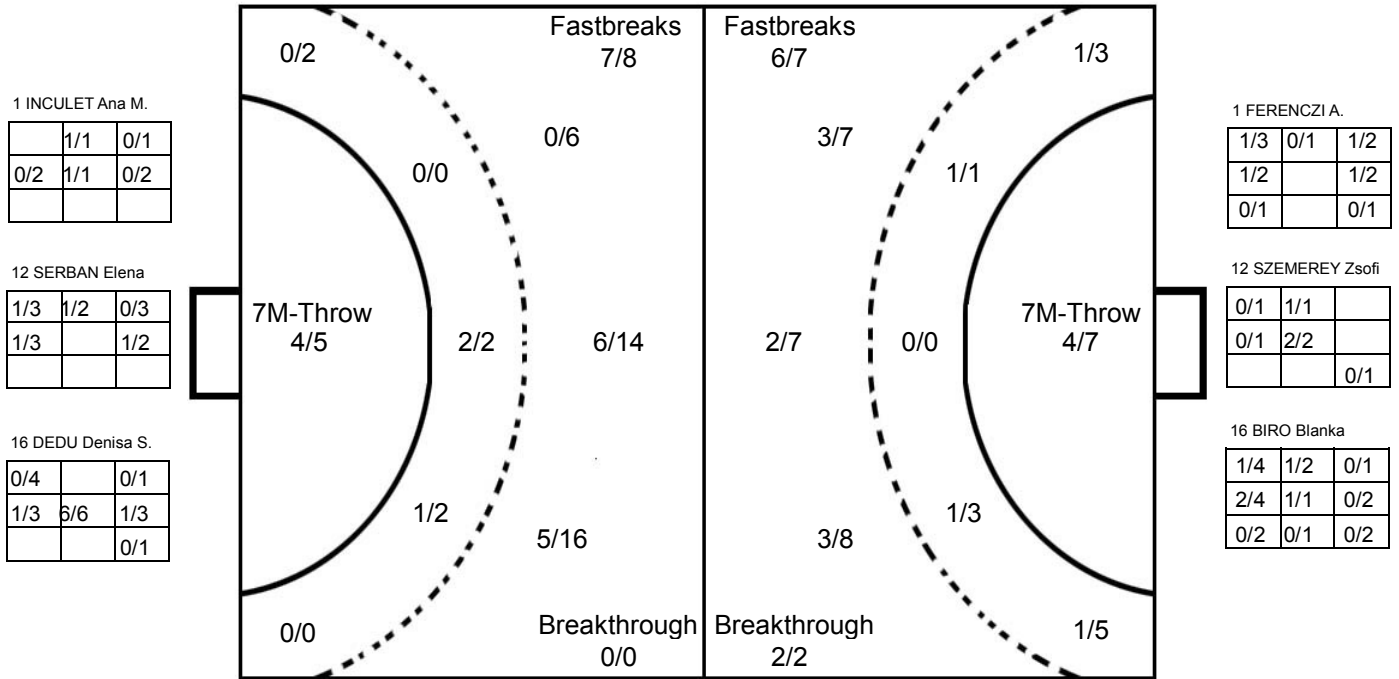

COURT PLAYER: GOALS/SHOTS

GOALKEEPER: SAVED/SHOTS

TEAM TOTALS	GOALS	SAVED	MISSED	POST	BLOCKED	TOTAL	RATE(%)
Field Shot	8	5	2	4	3	22	36.4%
Line Shot	2	1			1	4	50.0%
Wing Shot	2	5	1			8	25.0%
Fastbreak	6	1				7	85.7%
Breakthrough	2					2	100.0%
Free Throw							0.0%
7M-Throw	4	2	1			7	57.1%

2014 WOMEN'S JUNIOR WORLD CHAMPIONSHIP IN CRO
MATCH SHOT REPORT

ROUND 9

MATCH 90

201411090-41-1/1

ROMANIA

Table with 16 columns representing players: 1 INCULET Ana M., 2 TANASIE Ana M., 3 TIRON Bianca E., 4 ZAMFIRESCU Maria, 5 PERIANU Gabriela, 6 CICIC Marina E., 7 CARABULEA C. A., 8 CONSTANTINESCU, 9 PRICOPAI Dana A., 10 POPA Laura P., 12 SERBAN Elena, 13 SAFTA Nicoleta F., 14 CHIRICUTA A. E., 15 CIRJAN Roxana D., 16 DEDU Denisa S. Each column contains a 3x3 grid for shot statistics and a line for Post - Miss - 0 Block - 0.