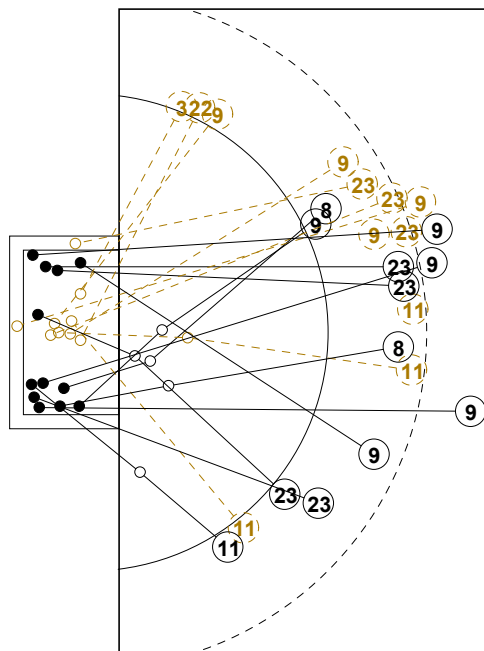

2014 WOMEN'S JUNIOR WORLD CHAMPIONSHIP IN CRO PICTORIAL MATCH STATISTICS

ROUND 9

MATCH 90

201411090-21-1/1

1st Half
15 : 14

2nd Half
25 : 24

2014 WOMEN'S JUNIOR WORLD CHAMPIONSHIP IN CRO

INDV/TEAM MATCH STATISTICS

OFFICIAL
HANDBALL
JUNIOR WOMEN

PLACE 5-8
ROUND 9

GROUP X
MATCH 90

201411090-14-1/2
KOPRIVNICA
11/07/2014 16:15

No.	Name	Field Shot	Line Shot	Wing Shot	Fast Brk.	Brk. Thr.	Free Thr.	7m Thr.	Total	Rate %	ASST.	ERR.	WAR.	2'	D+DR	TIME
ROMANIA(ROU)																
<i>(COURT PLAYER)</i>																
1	INCULET Ana M.									0.0%						00:10:04
2	TANASIE Ana M.									0.0%						00:21:00
3	TIRON Bianca E.									0.0%						00:00:04
4	ZAMFIRESCU Maria	0/2							0/2	0.0%	1					00:30:01
5	PERIANU Gabriela	5/14			0/1		0/1		5/16	31.3%	2	1	3			00:50:41
6	CICIC Marina E.									0.0%	1					00:11:57
7	CARABULEA C. A.			0/1	1/1			1/2	2/4	50.0%	1					00:49:44
8	CONSTANTINESCU M	4/10	0/1					2/2	6/13	46.2%	1		1	2		00:42:24
9	PRICOPI Dana A.	1/5						1/1	2/6	33.3%	3	5				00:56:22
10	POPA Laura P.	1/4		0/1	2/2				3/7	42.9%	1	1				00:28:35
12	SERBAN Elena									0.0%						00:13:04
13	SAFTA Nicoleta F									0.0%	1					00:09:53
14	CHIRICUTA A. E.				4/4				4/4	100%						00:38:35
15	CIRJAN Roxana D.		3/3						3/3	100%						00:19:02
16	DEDU Denisa S.									0.0%	1	1				00:36:52
Total		11/35	3/4	0/2	7/8		0/1	4/5	25/55	45.5%	5	13	3	5		
<i>(GOALKEEPER)</i>																
1	INCULET Ana M.	0/1	1/1	1/1	0/1	0/1		0/2	2/7	28.6%						00:10:04
12	SERBAN Elena	3/7	0/1	1/1	0/3	0/1			4/13	30.8%						00:13:04
16	DEDU Denisa S.	2/5	0/1	3/5	1/3			2/4	8/18	44.4%	1	1				00:36:52
Total		5/13	1/3	5/7	1/7	0/2		2/6	14/38	36.8%	1	1				

COURT PLAYER: GOALS/SHOTS

GOALKEEPER: SAVED/SHOTS

TEAM TOTALS	GOALS	SAVED	MISSED	POST	BLOCKED	TOTAL	RATE(%)
Field Shot	11	7	9	3	5	35	31.4%
Line Shot	3	1				4	75.0%
Wing Shot		2				2	0.0%
Fastbreak	7	1				8	87.5%
Breakthrough							0.0%
Free Throw		1				1	0.0%
7M-Throw	4		1			5	80.0%