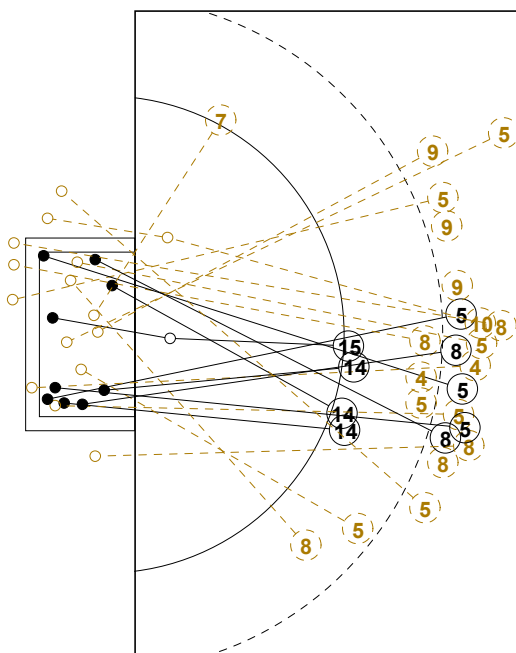

2014 WOMEN'S JUNIOR WORLD CHAMPIONSHIP IN CRO PICTORIAL MATCH STATISTICS

ROUND 9

MATCH 90

201411090-21-1/1

1st Half
15 : 14

2nd Half
25 : 24

2014 WOMEN'S JUNIOR WORLD CHAMPIONSHIP IN CRO

INDV/TEAM MATCH STATISTICS

OFFICIAL
HANDBALL
JUNIOR WOMEN

PLACE 5-8
ROUND 9

GROUP X
MATCH 90

201411090-14-1/2
KOPRIVNICA
11/07/2014 16:15

No.	Name	Field Shot	Line Shot	Wing Shot	Fast Brk.	Brk. Thr.	Free Thr.	7m Thr.	Total	Rate %	ASST.	ERR.	WAR.	2'	D+DR	TIME
ROMANIA(ROU)																
<i>(COURT PLAYER)</i>																
1	INCULET Ana M.									0.0%						00:10:04
2	TANASIE Ana M.									0.0%						00:21:00
3	TIRON Bianca E.									0.0%						00:00:04
4	ZAMFIRESCU Maria	0/2							0/2	0.0%	1					00:30:01
5	PERIANU Gabriela	5/14			0/1		0/1		5/16	31.3%	2	1	3			00:50:41
6	CICIC Marina E.									0.0%	1					00:11:57
7	CARABULEA C. A.			0/1	1/1			1/2	2/4	50.0%	1					00:49:44
8	CONSTANTINESCU M	4/10	0/1					2/2	6/13	46.2%	1		1	2		00:42:24
9	PRICOPI Dana A.	1/5						1/1	2/6	33.3%	3	5				00:56:22
10	POPA Laura P.	1/4		0/1	2/2				3/7	42.9%	1	1				00:28:35
12	SERBAN Elena									0.0%						00:13:04
13	SAFTA Nicoleta F									0.0%	1					00:09:53
14	CHIRICUTA A. E.				4/4				4/4	100%						00:38:35
15	CIRJAN Roxana D.		3/3						3/3	100%						00:19:02
16	DEDU Denisa S.									0.0%	1	1				00:36:52
Total		11/35	3/4	0/2	7/8		0/1	4/5	25/55	45.5%	5	13	3	5		
<i>(GOALKEEPER)</i>																
1	INCULET Ana M.	0/1	1/1	1/1	0/1	0/1		0/2	2/7	28.6%						00:10:04
12	SERBAN Elena	3/7	0/1	1/1	0/3	0/1			4/13	30.8%						00:13:04
16	DEDU Denisa S.	2/5	0/1	3/5	1/3			2/4	8/18	44.4%	1	1				00:36:52
Total		5/13	1/3	5/7	1/7	0/2		2/6	14/38	36.8%	1	1				

COURT PLAYER: GOALS/SHOTS

GOALKEEPER: SAVED/SHOTS

TEAM TOTALS	GOALS	SAVED	MISSED	POST	BLOCKED	TOTAL	RATE(%)
Field Shot	11	7	9	3	5	35	31.4%
Line Shot	3	1				4	75.0%
Wing Shot		2				2	0.0%
Fastbreak	7	1				8	87.5%
Breakthrough							0.0%
Free Throw		1				1	0.0%
7M-Throw	4		1			5	80.0%