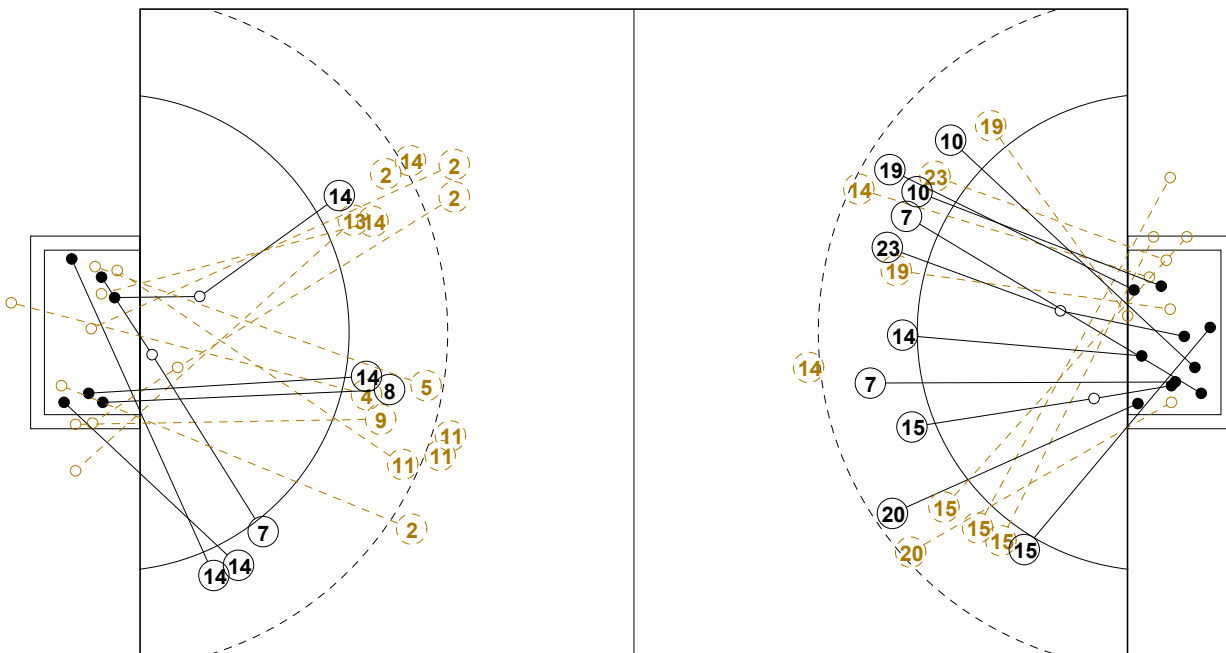

2014 WOMEN'S JUNIOR WORLD CHAMPIONSHIP IN CRO PICTORIAL MATCH STATISTICS

ROUND 1

MATCH 8

201411008-21-1/1

1st Half
7 : 12

2nd Half
29 : 16

2014 WOMEN'S JUNIOR WORLD CHAMPIONSHIP IN CRO

INDV/TEAM MATCH STATISTICS

COURT PLAYER: GOALS/SHOTS

GOALKEEPER: SAVED/SHOTS

TEAM TOTALS	GOALS	SAVED	MISSED	POST	BLOCKED	TOTAL	RATE(%)
Field Shot	3	4				7	42.9%
Line Shot	8	5				13	61.5%
Wing Shot	2	2	1	1		6	33.3%
Fastbreak	9	1	1	1	1	13	69.2%
Breakthrough	3					3	100.0%
Free Throw							0.0%
7M-Throw	4					4	100.0%