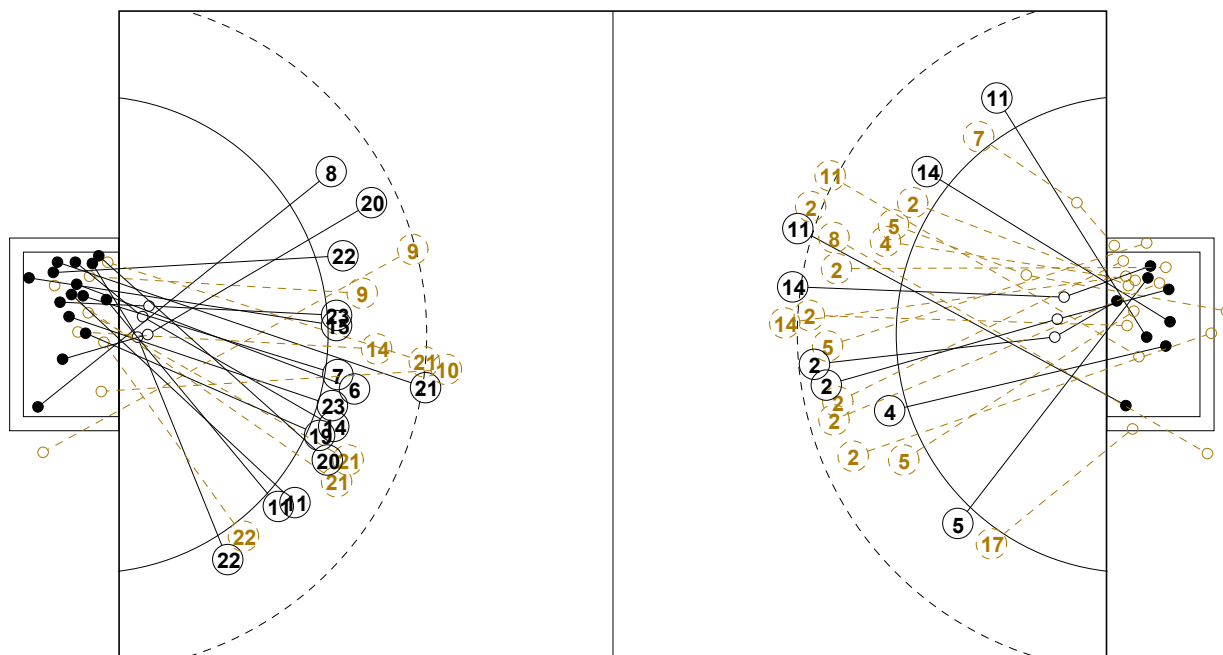

2014 WOMEN'S JUNIOR WORLD CHAMPIONSHIP IN CRO PICTORIAL MATCH STATISTICS

ROUND 1

MATCH 8

201411008-21-1/1

1st Half
7 : 12

2nd Half
29 : 16

2014 WOMEN'S JUNIOR WORLD CHAMPIONSHIP IN CRO

INDV/TEAM MATCH STATISTICS

OFFICIAL
HANDBALL
JUNIOR WOMEN

PRELIMINARY
ROUND 1

GROUP C
MATCH 8

201411008-14-1/2
Koprivnica
28/06/2014 18:30

No.	Name	Field Shot	Line Shot	Wing Shot	Fast Brk.	Brk. Thr.	Free Thr.	7m Thr.	Total	Rate %	ASST.	ERR.	WAR.	2'	D+DR	TIME
FRANCE(FRA)																
<i>(COURT PLAYER)</i>																
6	HORACEK Tamara					1/1		1/1	2/2	100%		1				00:18:34
7	FRECON Alizee				2/2	1/1			3/3	100%		2				00:33:20
8	FLIPPES Laura		1/1						1/1	100%		2				00:20:06
9	ZAZAI Sabrina				0/2			2/2	2/4	50.0%		2		1		00:28:15
10	NIKATE K.	0/1	2/2						2/3	66.7%	3	2	1			00:26:30
11	SY Dienaba				2/2				2/2	100%		2				00:29:46
12	GABRIEL C.									0.0%	2	3				00:30:00
13	CAMARA Doungou									0.0%	1	3		1		00:17:18
14	TOTH Lilla	0/1	2/3		0/1				2/5	40.0%	3		1			00:30:33
15	PROUVENSIER M.			1/3	2/3				3/6	50.0%		1		1		00:32:39
16	DANGUEUGER D.									0.0%	2	1				00:30:00
19	KPODAR Deborah		1/2	0/1	1/1				2/4	50.0%				1		00:11:32
20	BURLET Lindsay	2/3				1/1			3/4	75.0%		2	1	1		00:21:32
21	AGATHE Melissa	1/2	0/2					1/1	2/5	40.0%	2	1				00:20:45
22	BOUQUET Chloe			1/2	1/1				2/3	66.7%						00:30:06
23	ZULEMARO Kellya		2/3		1/1				3/4	75.0%				1		00:37:15
Total		3/7	8/13	2/6	9/13	3/3		4/4	29/46	63.0%	13	22	3	6		
<i>(GOALKEEPER)</i>																
12	GABRIEL C.	4/4	1/2	0/3	0/1	0/1		2/3	7/14	50.0%	2	3				00:30:00
16	DANGUEUGER D.	4/8	4/5	0/1	1/1	0/2		0/1	9/18	50.0%	2	1				00:30:00
Total		8/12	5/7	0/4	1/2	0/3		2/4	16/32	50.0%	4	4				

COURT PLAYER: GOALS/SHOTS

GOALKEEPER: SAVED/SHOTS

TEAM TOTALS	GOALS	SAVED	MISSED	POST	BLOCKED	TOTAL	RATE(%)
Field Shot	3	4				7	42.9%
Line Shot	8	5				13	61.5%
Wing Shot	2	2	1	1		6	33.3%
Fastbreak	9	1	1	1	1	13	69.2%
Breakthrough	3					3	100.0%
Free Throw							0.0%
7M-Throw	4					4	100.0%