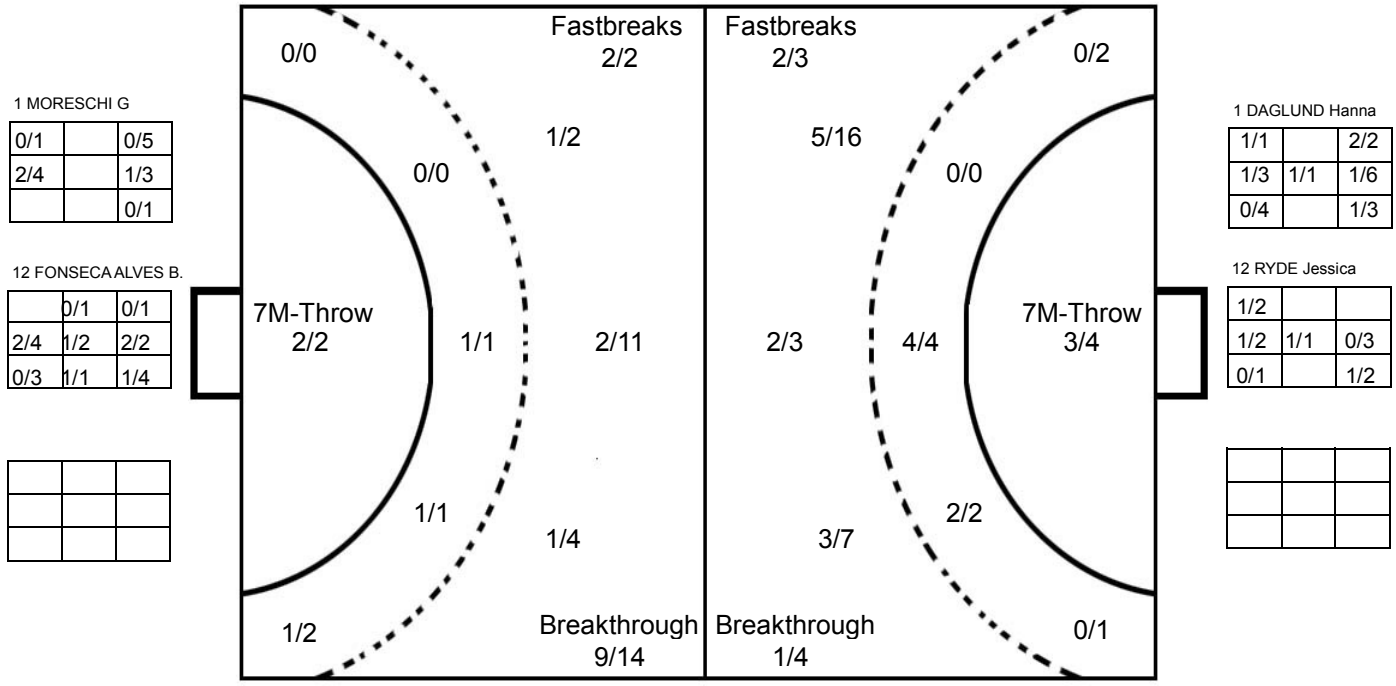

COURT PLAYER: GOALS/SHOTS

GOALKEEPER: SAVED/SHOTS

TEAM TOTALS	GOALS	SAVED	MISSED	POST	BLOCKED	TOTAL	RATE(%)
Field Shot	10	7	2	3	4	26	38.5%
Line Shot	6					6	100.0%
Wing Shot		1		2		3	0.0%
Fastbreak	2	1				3	66.7%
Breakthrough	1		1	2		4	25.0%
Free Throw							0.0%
7M-Throw	3	1				4	75.0%

2014 WOMEN'S JUNIOR WORLD CHAMPIONSHIP IN CRO

MATCH SHOT REPORT

ROUND 8

MATCH 85

201411085-41-1/1

BRAZIL

Table with 15 columns representing players: 1 MORESCHI G, 2 KELLER M. Nadyne, 3 GONCALVES R. B., 5 ANDRADE M. Jade, 6 BARBOSAALVES A., 7 LIMA Tamires M., 9 DIAS MINTO C., 11 DA CUNHA B. M., 12 FONSECAALVES, 13 GUARIEIRO Giulia, 14 PFIFFER Paloma, 15 MATEUS Renata, 17 DOS SANTOS M. I., 19 PESSOA C. G., 22 DA SILVA S. F. Each player has a 3x3 grid for shot statistics and a line for Post - Miss - Block - 0.

SWEDEN

Table with 15 columns representing players: 1 DAGLUND Hanna, 2 NORDSTROM K., 5 LINDBERG J. R., 6 JOHANSSON Andrea, 8 GUSTIN Daniela, 9 MASSING Mikaela, 11 NILSSON ASTROM, 12 RYDE Jessica, 13 ERIKSSON Julia, 14 SODREN Jenny, 15 AHLEN Hanna, 18 SUNDBERG, 19 LINDVALL H. J. Each player has a 3x3 grid for shot statistics and a line for Post - Miss - Block - 0.