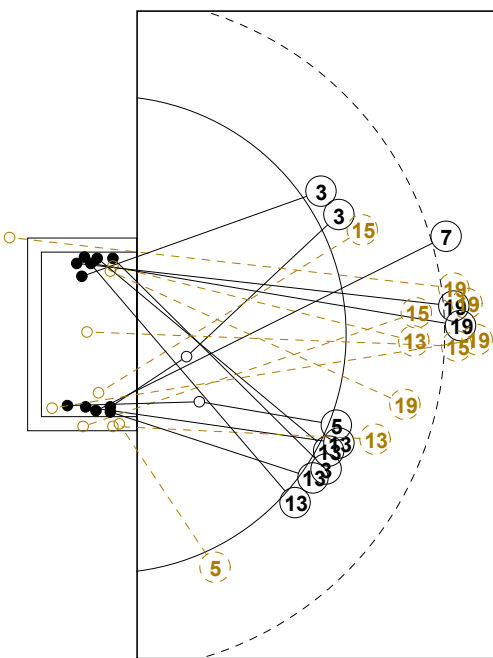

2014 WOMEN'S JUNIOR WORLD CHAMPIONSHIP IN CRO PICTORIAL MATCH STATISTICS

ROUND 8

MATCH 85

201411085-21-1/1

1st Half
12 : 8

2nd Half
20 : 22

2014 WOMEN'S JUNIOR WORLD CHAMPIONSHIP IN CRO

INDV/TEAM MATCH STATISTICS

OFFICIAL
HANDBALL
JUNIOR WOMEN

PLACEMENT
ROUND 8

GROUP X
MATCH 85

201411085-14-1/2
DUGO SELO
10/07/2014 14:00

No.	Name	Field Shot	Line Shot	Wing Shot	Fast Brk.	Brk. Thr.	Free Thr.	7m Thr.	Total	Rate %	ASST.	ERR.	WAR.	2'	D+DR	TIME
BRAZIL(BRA)																
<i>(COURT PLAYER)</i>																
1	MORESCHI G									0.0%						00:21:02
2	KELLER M. Nadyne									0.0%				1		00:12:03
3	GONCALVES R. B.		1/1		1/1	1/1			3/3	100%			1			00:38:15
5	ANDRADE M. Jade			1/2		1/1			2/3	66.7%		2	1			01:00:00
6	BARBOSA ALVES A.	0/5							0/5	0.0%						00:12:10
7	LIMA Tamires M.	1/1							1/1	100%			1	1		00:29:32
9	DIAS MINTO C.									0.0%	1	1				00:23:04
11	DA CUNHA B. M.	0/1				2/2			2/3	66.7%		1				00:13:55
12	FONSECA ALVES B.									0.0%						00:38:58
13	GUARIEIRO Giulia	1/1			1/1	5/7			7/9	77.8%		2				00:40:31
14	PFIFFER Paloma		1/1						1/1	100%		1				00:25:46
15	MATEUS Renata	0/4				0/2			0/6	0.0%		1		1		00:31:59
17	DOS SANTOS M. I.									0.0%	1	1				00:21:44
19	PESSOA C. G.	2/5				0/1		2/2	4/8	50.0%		5		1		00:43:44
22	DA SILVA S. F.									0.0%						00:00:00
Total		4/17	2/2	1/2	2/2	9/14		2/2	20/39	51.3%	2	14	3	4		
<i>(GOALKEEPER)</i>																
1	MORESCHI G	2/8	0/1		1/2	0/1		0/2	3/14	21.4%						00:21:02
12	FONSECA ALVES B.	5/9	0/5	1/1	0/1			1/2	7/18	38.9%						00:38:58
Total		7/17	0/6	1/1	1/3	0/1		1/4	10/32	31.3%						

COURT PLAYER: GOALS/SHOTS

GOALKEEPER: SAVED/SHOTS

TEAM TOTALS	GOALS	SAVED	MISSED	POST	BLOCKED	TOTAL	RATE(%)
Field Shot	4	8	4		1	17	23.5%
Line Shot	2					2	100.0%
Wing Shot	1			1		2	50.0%
Fastbreak	2					2	100.0%
Breakthrough	9	3		2		14	64.3%
Free Throw							0.0%
7M-Throw	2					2	100.0%