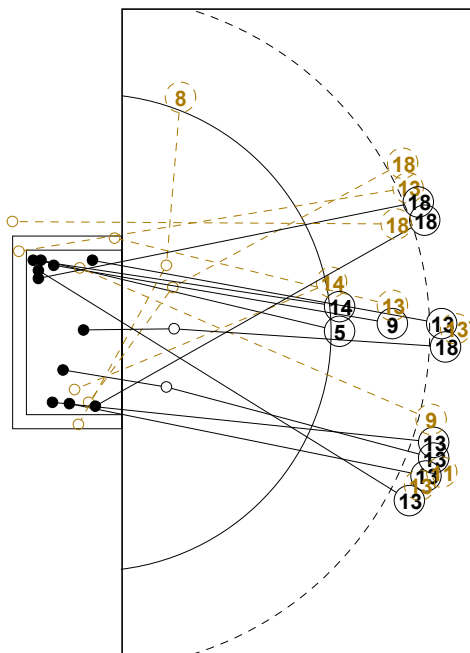

2014 WOMEN'S JUNIOR WORLD CHAMPIONSHIP IN CRO PICTORIAL MATCH STATISTICS

ROUND 8

MATCH 85

201411085-21-1/1

1st Half
12 : 8

2nd Half
20 : 22

2014 WOMEN'S JUNIOR WORLD CHAMPIONSHIP IN CRO

INDV/TEAM MATCH STATISTICS

OFFICIAL
HANDBALL
JUNIOR WOMEN

PLACEMENT
ROUND 8

GROUP X
MATCH 85

201411085-14-1/2
DUGO SELO
10/07/2014 14:00

No.	Name	Field Shot	Line Shot	Wing Shot	Fast Brk.	Brk. Thr.	Free Thr.	7m Thr.	Total	Rate %	ASST.	ERR.	WAR.	2'	D+DR	TIME
BRAZIL(BRA)																
<i>(COURT PLAYER)</i>																
1	MORESCHI G									0.0%						00:21:02
2	KELLER M. Nadyne									0.0%				1		00:12:03
3	GONCALVES R. B.		1/1		1/1	1/1			3/3	100%			1			00:38:15
5	ANDRADE M. Jade			1/2		1/1			2/3	66.7%		2	1			01:00:00
6	BARBOSA ALVES A.	0/5							0/5	0.0%						00:12:10
7	LIMA Tamires M.	1/1							1/1	100%			1	1		00:29:32
9	DIAS MINTO C.									0.0%	1	1				00:23:04
11	DA CUNHA B. M.	0/1				2/2			2/3	66.7%		1				00:13:55
12	FONSECA ALVES B.									0.0%						00:38:58
13	GUARIEIRO Giulia	1/1			1/1	5/7			7/9	77.8%		2				00:40:31
14	PFIFFER Paloma		1/1						1/1	100%		1				00:25:46
15	MATEUS Renata	0/4				0/2			0/6	0.0%		1		1		00:31:59
17	DOS SANTOS M. I.									0.0%	1	1				00:21:44
19	PESSOA C. G.	2/5				0/1		2/2	4/8	50.0%		5		1		00:43:44
22	DA SILVA S. F.									0.0%						00:00:00
Total		4/17	2/2	1/2	2/2	9/14		2/2	20/39	51.3%	2	14	3	4		
<i>(GOALKEEPER)</i>																
1	MORESCHI G	2/8	0/1		1/2	0/1		0/2	3/14	21.4%						00:21:02
12	FONSECA ALVES B.	5/9	0/5	1/1	0/1			1/2	7/18	38.9%						00:38:58
Total		7/17	0/6	1/1	1/3	0/1		1/4	10/32	31.3%						

COURT PLAYER: GOALS/SHOTS

GOALKEEPER: SAVED/SHOTS

TEAM TOTALS	GOALS	SAVED	MISSED	POST	BLOCKED	TOTAL	RATE(%)
Field Shot	4	8	4		1	17	23.5%
Line Shot	2					2	100.0%
Wing Shot	1			1		2	50.0%
Fastbreak	2					2	100.0%
Breakthrough	9	3		2		14	64.3%
Free Throw							0.0%
7M-Throw	2					2	100.0%