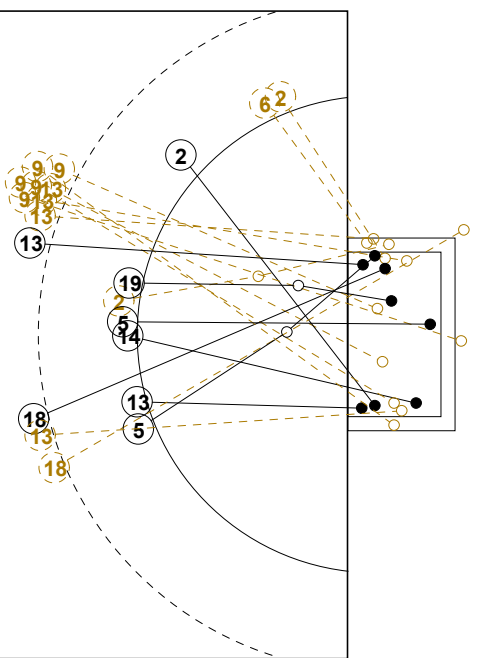

2014 WOMEN'S JUNIOR WORLD CHAMPIONSHIP IN CRO PICTORIAL MATCH STATISTICS

ROUND 8

MATCH 85

201411085-21-1/1

1st Half
12 : 8

2nd Half
20 : 22

2014 WOMEN'S JUNIOR WORLD CHAMPIONSHIP IN CRO

INDV/TEAM MATCH STATISTICS

OFFICIAL
HANDBALL
JUNIOR WOMEN

PLACEMENT
ROUND 8

GROUP X
MATCH 85

201411085-14-1/2
DUGO SELO
10/07/2014 14:00

No.	Name	Field Shot	Line Shot	Wing Shot	Fast Brk.	Brk. Thr.	Free Thr.	7m Thr.	Total	Rate %	ASST.	ERR.	WAR.	2'	D+DR	TIME
BRAZIL(BRA)																
<i>(COURT PLAYER)</i>																
1	MORESCHI G									0.0%						00:21:02
2	KELLER M. Nadyne									0.0%				1		00:12:03
3	GONCALVES R. B.		1/1		1/1	1/1			3/3	100%			1			00:38:15
5	ANDRADE M. Jade			1/2		1/1			2/3	66.7%		2	1			01:00:00
6	BARBOSA ALVES A.	0/5							0/5	0.0%						00:12:10
7	LIMA Tamires M.	1/1							1/1	100%			1	1		00:29:32
9	DIAS MINTO C.									0.0%	1	1				00:23:04
11	DA CUNHA B. M.	0/1				2/2			2/3	66.7%		1				00:13:55
12	FONSECA ALVES B.									0.0%						00:38:58
13	GUARIEIRO Giulia	1/1			1/1	5/7			7/9	77.8%		2				00:40:31
14	PFIFFER Paloma		1/1						1/1	100%		1				00:25:46
15	MATEUS Renata	0/4				0/2			0/6	0.0%		1		1		00:31:59
17	DOS SANTOS M. I.									0.0%	1	1				00:21:44
19	PESSOA C. G.	2/5				0/1		2/2	4/8	50.0%		5		1		00:43:44
22	DA SILVA S. F.									0.0%						00:00:00
Total		4/17	2/2	1/2	2/2	9/14		2/2	20/39	51.3%	2	14	3	4		
<i>(GOALKEEPER)</i>																
1	MORESCHI G	2/8	0/1		1/2	0/1		0/2	3/14	21.4%						00:21:02
12	FONSECA ALVES B.	5/9	0/5	1/1	0/1			1/2	7/18	38.9%						00:38:58
Total		7/17	0/6	1/1	1/3	0/1		1/4	10/32	31.3%						

COURT PLAYER: GOALS/SHOTS

GOALKEEPER: SAVED/SHOTS

TEAM TOTALS	GOALS	SAVED	MISSED	POST	BLOCKED	TOTAL	RATE(%)
Field Shot	4	8	4		1	17	23.5%
Line Shot	2					2	100.0%
Wing Shot	1			1		2	50.0%
Fastbreak	2					2	100.0%
Breakthrough	9	3		2		14	64.3%
Free Throw							0.0%
7M-Throw	2					2	100.0%