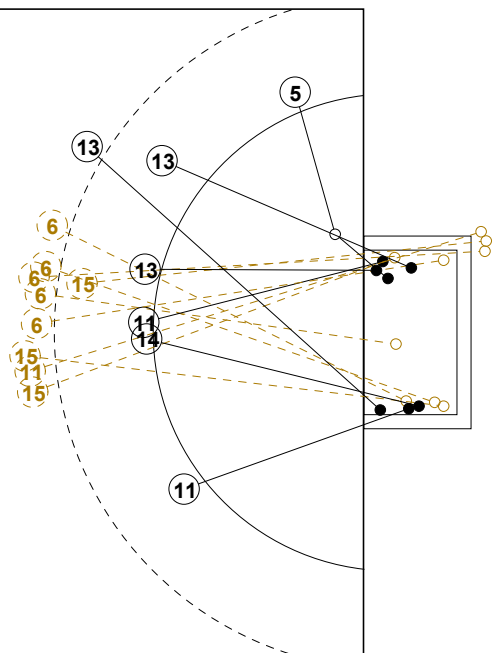

2014 WOMEN'S JUNIOR WORLD CHAMPIONSHIP IN CRO PICTORIAL MATCH STATISTICS

ROUND 8

MATCH 85

201411085-21-1/1

1st Half
12 : 8

2nd Half
20 : 22

2014 WOMEN'S JUNIOR WORLD CHAMPIONSHIP IN CRO

INDV/TEAM MATCH STATISTICS

OFFICIAL
HANDBALL
JUNIOR WOMEN

PLACEMENT
ROUND 8

GROUP X
MATCH 85

201411085-14-1/2
DUGO SELO
10/07/2014 14:00

No.	Name	Field Shot	Line Shot	Wing Shot	Fast Brk.	Brk. Thr.	Free Thr.	7m Thr.	Total	Rate %	ASST.	ERR.	WAR.	2'	D+DR	TIME
BRAZIL(BRA)																
<i>(COURT PLAYER)</i>																
1	MORESCHI G									0.0%						00:21:02
2	KELLER M. Nadyne									0.0%				1		00:12:03
3	GONCALVES R. B.		1/1		1/1	1/1			3/3	100%			1			00:38:15
5	ANDRADE M. Jade			1/2		1/1			2/3	66.7%		2	1			01:00:00
6	BARBOSA ALVES A.	0/5							0/5	0.0%						00:12:10
7	LIMA Tamires M.	1/1							1/1	100%			1	1		00:29:32
9	DIAS MINTO C.									0.0%	1	1				00:23:04
11	DA CUNHA B. M.	0/1				2/2			2/3	66.7%		1				00:13:55
12	FONSECA ALVES B.									0.0%						00:38:58
13	GUARIEIRO Giulia	1/1			1/1	5/7			7/9	77.8%		2				00:40:31
14	PFIFFER Paloma		1/1						1/1	100%		1				00:25:46
15	MATEUS Renata	0/4				0/2			0/6	0.0%		1		1		00:31:59
17	DOS SANTOS M. I.									0.0%	1	1				00:21:44
19	PESSOA C. G.	2/5				0/1		2/2	4/8	50.0%		5		1		00:43:44
22	DA SILVA S. F.									0.0%						00:00:00
Total		4/17	2/2	1/2	2/2	9/14		2/2	20/39	51.3%	2	14	3	4		
<i>(GOALKEEPER)</i>																
1	MORESCHI G	2/8	0/1		1/2	0/1		0/2	3/14	21.4%						00:21:02
12	FONSECA ALVES B.	5/9	0/5	1/1	0/1			1/2	7/18	38.9%						00:38:58
Total		7/17	0/6	1/1	1/3	0/1		1/4	10/32	31.3%						