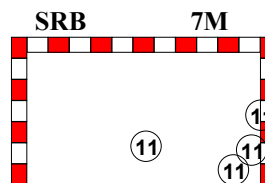

2014 WOMEN'S JUNIOR WORLD CHAMPIONSHIP IN CRO PICTORIAL MATCH STATISTICS

ROUND 7

MATCH 79

201411079-21-1/1

1st Half
15 : 16

2nd Half
26 : 35

2014 WOMEN'S JUNIOR WORLD CHAMPIONSHIP IN CRO

INDV/TEAM MATCH STATISTICS