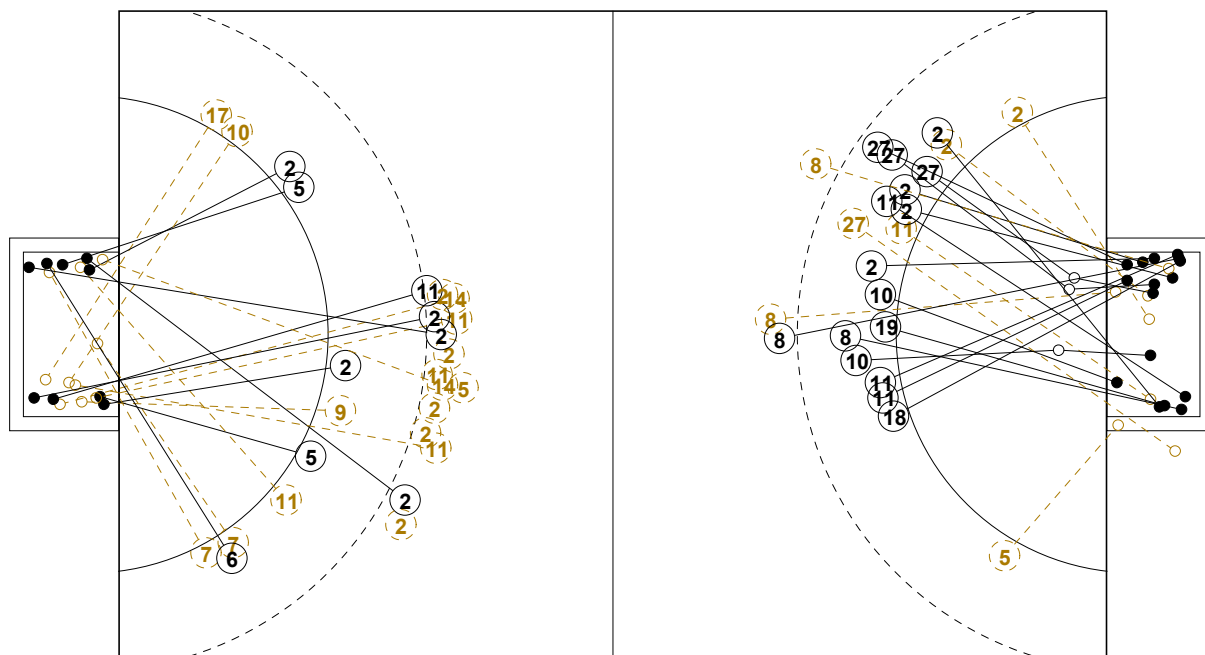

2014 WOMEN'S JUNIOR WORLD CHAMPIONSHIP IN CRO PICTORIAL MATCH STATISTICS

ROUND 7

MATCH 79

201411079-21-1/1

1st Half
15 : 16

2nd Half
26 : 35

2014 WOMEN'S JUNIOR WORLD CHAMPIONSHIP IN CRO

INDV/TEAM MATCH STATISTICS

2014 WOMEN'S JUNIOR WORLD CHAMPIONSHIP IN CRO

INDV/TEAM MATCH STATISTICS

OFFICIAL
HANDBALL
JUNIOR WOMEN

PLACEMENT
ROUND 7

GROUP X
MATCH 79

201411079-14-2/2
DUGO SELO
09/07/2014 18:00

No.	Name	Field Shot	Line Shot	Wing Shot	Fast Brk.	Brk. Thr.	Free Thr.	7m Thr.	Total	Rate %	ASST.	ERR.	WAR.	2'	D+DR	TIME
SERBIA(SRB)																
<i>(COURT PLAYER)</i>																
1	COSIC Tijana									0.0%						00:00:00
2	RADOSAVLJEVIC Sa		0/1	0/1	3/3	3/3		1/2	7/10	70.0%		2				00:55:47
4	KOVACEVIC Jovana									0.0%						00:16:47
5	ZDRAVKOVIC Teodo			1/2					1/2	50.0%			1			00:54:15
6	GAROVIC Sara				1/1				1/1	100%		1		1		00:07:59
8	JANJUSEVIC Andje	3/8	0/1		1/1	1/1			5/11	45.5%	3	4				00:42:12
10	MILIC Zorana		1/1		1/1				2/2	100%		1				00:09:56
11	RADOVIC Katarina				2/3	3/3		5/5	10/11	90.9%	2	3		1		00:55:54
12	VASILJEVIC Jana									0.0%						00:00:00
13	JOVANOVIC Ivana									0.0%						00:00:00
14	VUKAJLOVIC A.									0.0%						00:00:00
16	ALEKSIC Selena									0.0%	2	2				01:00:00
17	SIMIC Sanja	0/1							0/1	0.0%	1	1	1			00:21:36
18	ZECEVIC Jelena				1/1				1/1	100%						00:04:12
19	PETROVIC Marija		4/4		1/1				5/5	100%		3		2		00:40:52
27	STOSIC Katarina	0/1	0/1			3/3			3/5	60.0%	1		1	2		00:38:41
Total		3/10	5/8	1/3	10/11	10/10		6/7	35/49	71.4%	9	17	3	6		
<i>(GOALKEEPER)</i>																
16	ALEKSIC Selena	9/18	2/4	4/8	1/5	1/6		2/4	19/45	42.2%	2	2				01:00:00
Total		9/18	2/4	4/8	1/5	1/6		2/4	19/45	42.2%	2	2				