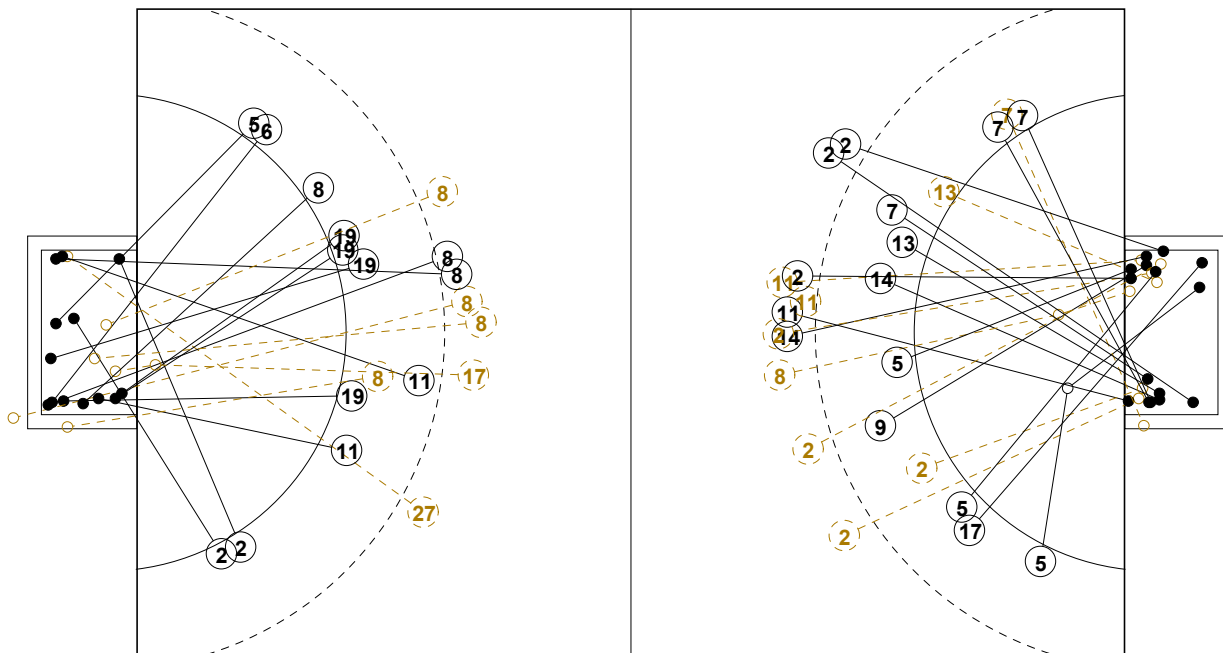

2014 WOMEN'S JUNIOR WORLD CHAMPIONSHIP IN CRO PICTORIAL MATCH STATISTICS

ROUND 7

MATCH 79

201411079-21-1/1