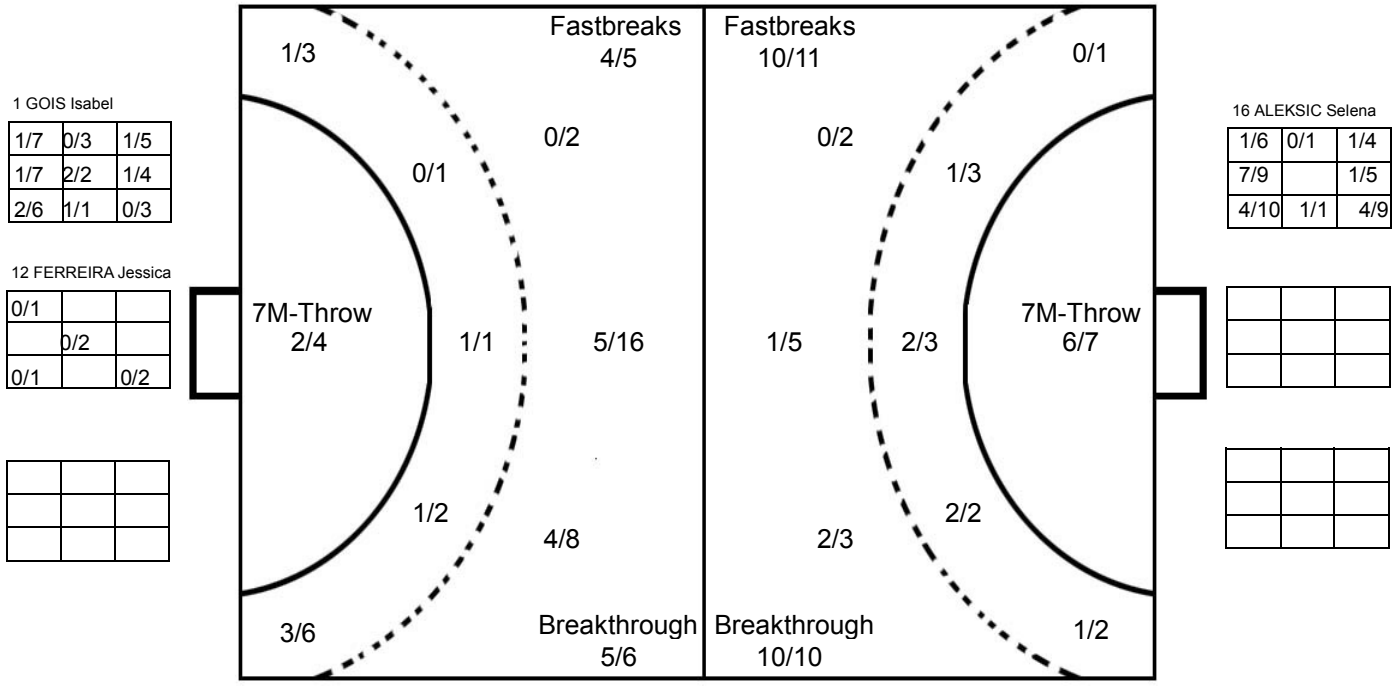

2014 WOMEN'S JUNIOR WORLD CHAMPIONSHIP IN CRO

MATCH SHOT REPORT

ROUND 7

MATCH 79

201411079-41-1/1

PORTUGAL

Player statistics table for Portugal including GOIS Isabel, LOPES Mariana, MOTA Sofia, RODRIGUES Patric, MENDES Patricia, MENDES Daniela, CERQUEIRA Maria, LIMA Patricia, FERNANDES Rute, SOARES Monica, FERREIRA Jessica, CABRAL Juceleyde, GANTE Ana, SILVA Adriana, BRAGA Tania.

SERBIA

Player statistics table for Serbia including COSIC Tijana, RADOSAVLJEVIC Sa, KOVACEVIC Jovana, ZDRAVKOVIC Teodo, GAROVIC Sara, JANJUSEVIC Andje, MILIC Zorana, RADOVIC Katarina, VASILJEVIC Jana, JOVANOVIC Ivana, VUKAJLOVIC A., ALEKSIC Selena, SIMIC Sanja, ZECEVIC Jelena, PETROVIC Marija, STOSIC Katarina.