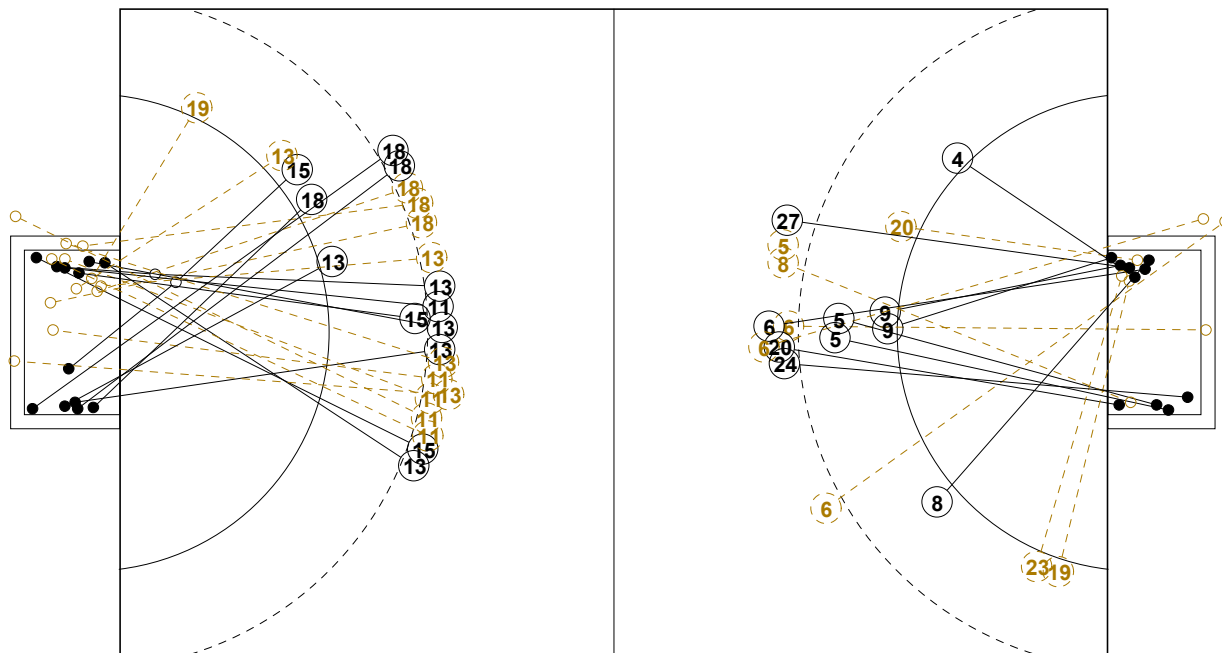

2014 WOMEN'S JUNIOR WORLD CHAMPIONSHIP IN CRO PICTORIAL MATCH STATISTICS

ROUND 7

MATCH 78

201411078-21-1/1

1st Half
14 : 12

2nd Half
26 : 24

2014 WOMEN'S JUNIOR WORLD CHAMPIONSHIP IN CRO

INDV/TEAM MATCH STATISTICS

OFFICIAL
HANDBALL
JUNIOR WOMEN

PLACEMENT
ROUND 7

GROUP X
MATCH 78

201411078-14-1/2
DUGO SELO
09/07/2014 16:00

No.	Name	Field Shot	Line Shot	Wing Shot	Fast Brk.	Brk. Thr.	Free Thr.	7m Thr.	Total	Rate %	ASST.	ERR.	WAR.	2'	D+DR	TIME
CROATIA(CRO)																
<i>(COURT PLAYER)</i>																
3	POSAVEC Paula							0/1	0/1	0.0%						00:13:04
4	HALILI Elena			1/2	1/1				2/3	66.7%						00:46:42
5	BLAZEVIC Valent.	0/3				4/4			4/7	57.1%	5					00:30:39
6	DEZIC Ivana	2/5						2/2	4/7	57.1%	1	1	1	1		00:24:41
8	MILOSAVLJEVIC D.	1/2	1/1			1/2			3/5	60.0%	1	2				00:27:58
9	DOMJAN Ines		2/2						2/2	100%		1	1	1		00:37:19
11	BUKVIC Ella									0.0%				1		00:01:29
12	KAPITANOVIC Ivan									0.0%	1					00:36:42
15	DEBELIC Ana		1/1						1/1	100%		1	1			00:46:31
16	BESEN Gabrijela									0.0%						00:23:18
19	MAMIC Josipa			5/7				0/1	5/8	62.5%		1				00:47:28
20	MICIJEVIC Camila	1/1	0/1						1/2	50.0%	1			1		00:11:31
23	MALJAK Ana M.			0/1					0/1	0.0%						00:12:24
24	PAVLOVIC Kata.	2/8						1/1	3/9	33.3%	1	2				00:34:51
26	BORKOVIC Marija									0.0%						00:00:00
27	KALAUS Larisa	1/1							1/1	100%		1				00:16:49
Total		7/20	4/5	6/10	1/1	5/6		3/5	26/47	55.3%	10	9	3	4		
<i>(GOALKEEPER)</i>																
12	KAPITANOVIC Ivan	7/18	0/1	1/1	0/1	1/2	0/1	0/2	9/26	34.6%	1					00:36:42
16	BESEN Gabrijela	5/9	1/1	2/4		1/2			9/16	56.3%						00:23:18
Total		12/27	1/2	3/5	0/1	2/4	0/1	0/2	18/42	42.9%	1					

COURT PLAYER: GOALS/SHOTS

GOALKEEPER: SAVED/SHOTS

TEAM TOTALS	GOALS	SAVED	MISSED	POST	BLOCKED	TOTAL	RATE(%)
Field Shot	7	2	3	5	3	20	35.0%
Line Shot	4	1				5	80.0%
Wing Shot	6	3	1			10	60.0%
Fastbreak	1					1	100.0%
Breakthrough	5	1				6	83.3%
Free Throw							0.0%
7M-Throw	3	1	1			5	60.0%