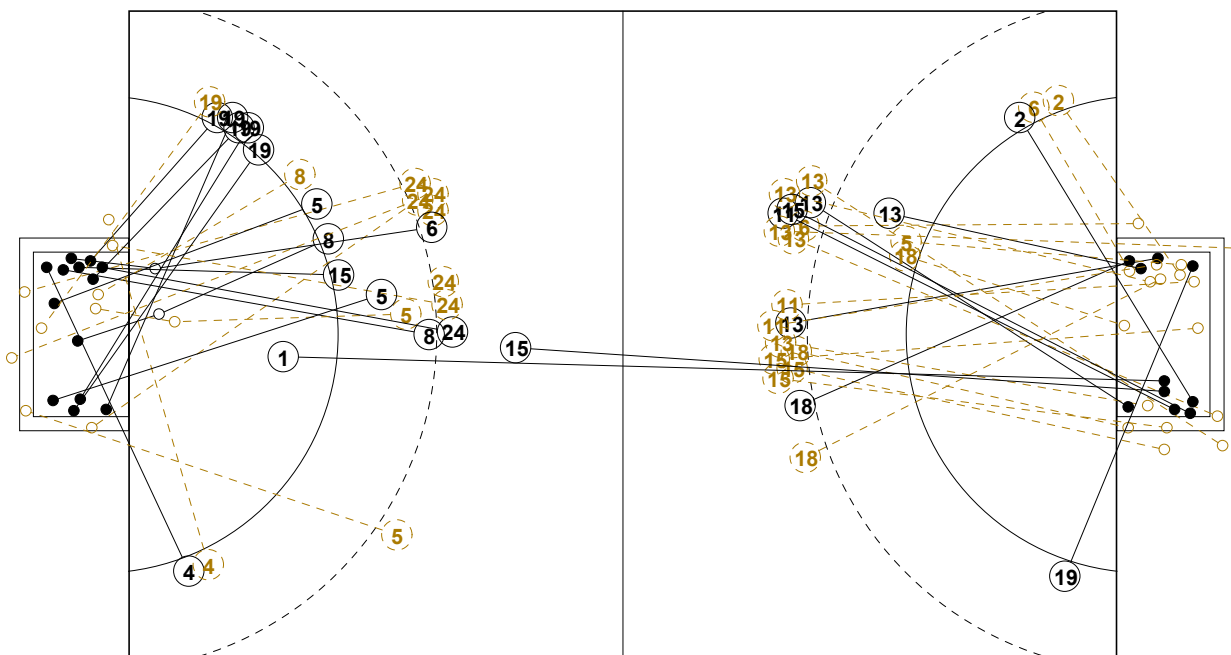

2014 WOMEN'S JUNIOR WORLD CHAMPIONSHIP IN CRO PICTORIAL MATCH STATISTICS

ROUND 7

MATCH 78

201411078-21-1/1

1st Half
14 : 12

2nd Half
26 : 24

2014 WOMEN'S JUNIOR WORLD CHAMPIONSHIP IN CRO

INDV/TEAM MATCH STATISTICS

OFFICIAL
HANDBALL
JUNIOR WOMEN

PLACEMENT
ROUND 7

GROUP X
MATCH 78

201411078-14-1/2
DUGO SELO
09/07/2014 16:00

No.	Name	Field Shot	Line Shot	Wing Shot	Fast Brk.	Brk. Thr.	Free Thr.	7m Thr.	Total	Rate %	ASST.	ERR.	WAR.	2'	D+DR	TIME
CROATIA(CRO)																
<i>(COURT PLAYER)</i>																
3	POSAVEC Paula							0/1	0/1	0.0%						00:13:04
4	HALILI Elena			1/2	1/1				2/3	66.7%						00:46:42
5	BLAZEVIC Valent.	0/3				4/4			4/7	57.1%	5					00:30:39
6	DEZIC Ivana	2/5						2/2	4/7	57.1%	1	1	1	1		00:24:41
8	MILOSAVLJEVIC D.	1/2	1/1			1/2			3/5	60.0%	1	2				00:27:58
9	DOMJAN Ines		2/2						2/2	100%		1	1	1		00:37:19
11	BUKVIC Ella									0.0%				1		00:01:29
12	KAPITANOVIC Ivan									0.0%	1					00:36:42
15	DEBELIC Ana		1/1						1/1	100%		1	1			00:46:31
16	BESEN Gabrijela									0.0%						00:23:18
19	MAMIC Josipa			5/7				0/1	5/8	62.5%		1				00:47:28
20	MICIJEVIC Camila	1/1	0/1						1/2	50.0%	1			1		00:11:31
23	MALJAK Ana M.			0/1					0/1	0.0%						00:12:24
24	PAVLOVIC Kata.	2/8						1/1	3/9	33.3%	1	2				00:34:51
26	BORKOVIC Marija									0.0%						00:00:00
27	KALAUS Larisa	1/1							1/1	100%		1				00:16:49
Total		7/20	4/5	6/10	1/1	5/6		3/5	26/47	55.3%	10	9	3	4		
<i>(GOALKEEPER)</i>																
12	KAPITANOVIC Ivan	7/18	0/1	1/1	0/1	1/2	0/1	0/2	9/26	34.6%	1					00:36:42
16	BESEN Gabrijela	5/9	1/1	2/4		1/2			9/16	56.3%						00:23:18
Total		12/27	1/2	3/5	0/1	2/4	0/1	0/2	18/42	42.9%	1					

COURT PLAYER: GOALS/SHOTS

GOALKEEPER: SAVED/SHOTS

TEAM TOTALS	GOALS	SAVED	MISSED	POST	BLOCKED	TOTAL	RATE(%)
Field Shot	7	2	3	5	3	20	35.0%
Line Shot	4	1				5	80.0%
Wing Shot	6	3	1			10	60.0%
Fastbreak	1					1	100.0%
Breakthrough	5	1				6	83.3%
Free Throw							0.0%
7M-Throw	3	1	1			5	60.0%