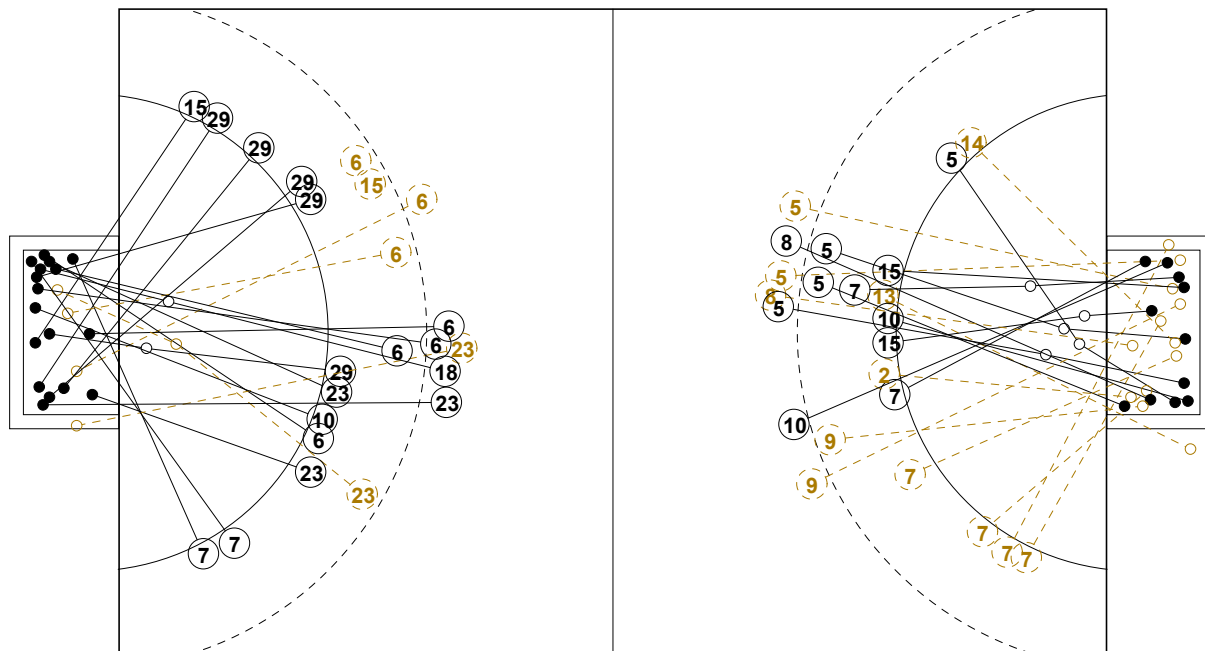

2014 WOMEN'S JUNIOR WORLD CHAMPIONSHIP IN CRO PICTORIAL MATCH STATISTICS

ROUND 7

MATCH 75

201411075-21-1/1

1st Half
20 : 12

2nd Half
27 : 36

2014 WOMEN'S JUNIOR WORLD CHAMPIONSHIP IN CRO

INDV/TEAM MATCH STATISTICS

OFFICIAL
HANDBALL
JUNIOR WOMEN

QUARTER FINALS
ROUND 7

GROUP X
MATCH 75

201411075-14-1/2
KOPRIVNICA
09/07/2014 18:30

No.	Name	Field Shot	Line Shot	Wing Shot	Fast Brk.	Brk. Thr.	Free Thr.	7m Thr.	Total	Rate %	ASST.	ERR.	WAR.	2'	D+DR	TIME
ROMANIA(ROU)																
<i>(COURT PLAYER)</i>																
1	INCULET Ana M.									0.0%						00:04:03
2	TANASIE Ana M.		0/2	0/1	0/1				0/4	0.0%						00:48:00
3	TIRON Bianca E.	0/2	1/2			1/1			2/5	40.0%	3		1			00:34:33
4	ZAMFIRESCU Maria									0.0%	3			1		00:16:58
5	PERIANU Gabriela	2/4	2/2			1/1			5/7	71.4%				3		00:36:13
6	CICIC Marina E.									0.0%						00:00:00
7	CARABULEA C. A.		2/2	0/2	1/4				3/8	37.5%	1					00:37:36
8	CONSTANTINESCU M	1/2	1/1	0/2	2/2			2/2	6/9	66.7%	1			1		00:33:47
9	PRICOPI Dana A.	0/2						1/1	1/3	33.3%	1	4				00:47:18
10	POPA Laura P.	1/1	1/1						2/2	100%	1	2	1			00:20:22
12	SERBAN Elena									0.0%						00:13:40
13	SAFTA Nicoleta F		1/2						1/2	50.0%		4				00:18:58
14	CHIRICUTA A. E.		0/1	1/1	1/2				2/4	50.0%				1		00:38:49
15	CIRJAN Roxana D.		4/5		1/1				5/6	83.3%	2	1				00:24:25
16	DEDU Denisa S.									0.0%						00:42:17
Total		4/11	12/18	1/6	5/10	2/2		3/3	27/50	54.0%	4	19	2	6		
<i>(GOALKEEPER)</i>																
1	INCULET Ana M.	0/3	0/1						0/4	0.0%						00:04:03
12	SERBAN Elena	1/1	0/2	0/3	0/1			0/2	1/9	11.1%						00:13:40
16	DEDU Denisa S.	5/13	4/8	2/4	1/3	0/4	0/1	3/6	15/39	38.5%						00:42:17
Total		6/17	4/11	2/7	1/4	0/4	0/1	3/8	16/52	30.8%						

COURT PLAYER: GOALS/SHOTS

GOALKEEPER: SAVED/SHOTS

TEAM TOTALS	GOALS	SAVED	MISSED	POST	BLOCKED	TOTAL	RATE(%)
Field Shot	4	6		1		11	36.4%
Line Shot	12	2	1	3		18	66.7%
Wing Shot	1	3	1	1		6	16.7%
Fastbreak	5	5				10	50.0%
Breakthrough	2					2	100.0%
Free Throw							0.0%
7M-Throw	3					3	100.0%