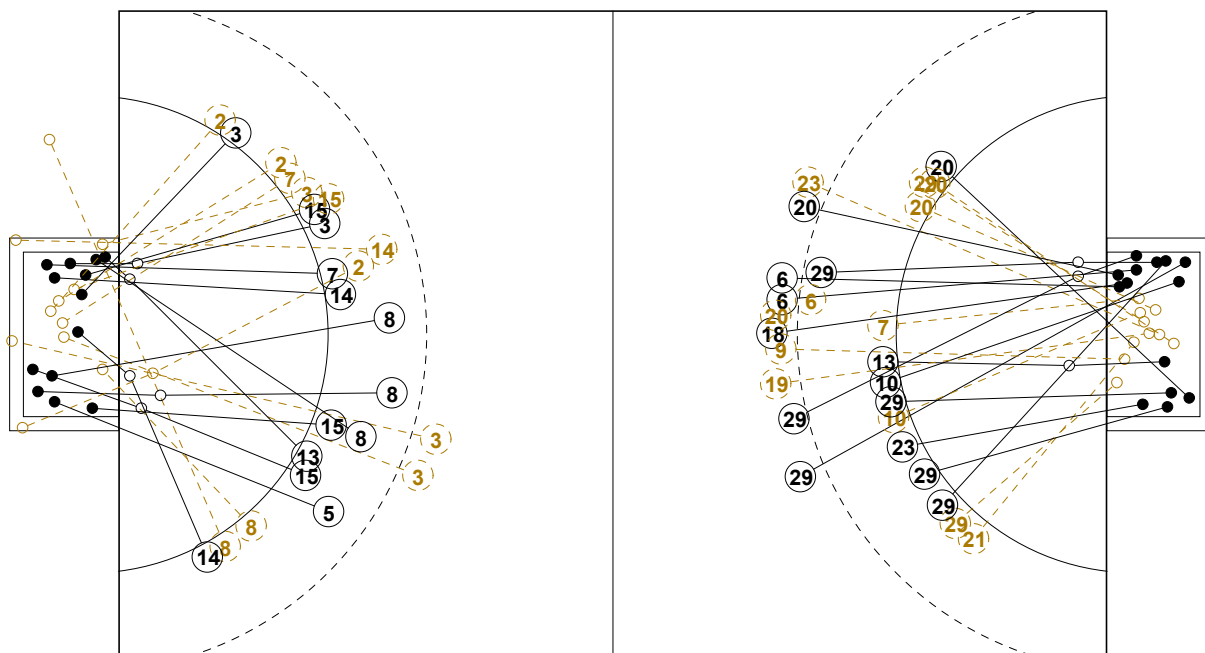

2014 WOMEN'S JUNIOR WORLD CHAMPIONSHIP IN CRO PICTORIAL MATCH STATISTICS

ROUND 7

MATCH 75

201411075-21-1/1

1st Half
20 : 12

2nd Half
27 : 36

2014 WOMEN'S JUNIOR WORLD CHAMPIONSHIP IN CRO

INDV/TEAM MATCH STATISTICS

OFFICIAL
HANDBALL
JUNIOR WOMEN

QUARTER FINALS
ROUND 7

GROUP X
MATCH 75

201411075-14-1/2
KOPRIVNICA
09/07/2014 18:30

No.	Name	Field Shot	Line Shot	Wing Shot	Fast Brk.	Brk. Thr.	Free Thr.	7m Thr.	Total	Rate %	ASST.	ERR.	WAR.	2'	D+DR	TIME
ROMANIA(ROU)																
<i>(COURT PLAYER)</i>																
1	INCULET Ana M.									0.0%						00:04:03
2	TANASIE Ana M.		0/2	0/1	0/1				0/4	0.0%						00:48:00
3	TIRON Bianca E.	0/2	1/2			1/1			2/5	40.0%	3		1			00:34:33
4	ZAMFIRESCU Maria									0.0%	3			1		00:16:58
5	PERIANU Gabriela	2/4	2/2			1/1			5/7	71.4%				3		00:36:13
6	CICIC Marina E.									0.0%						00:00:00
7	CARABULEA C. A.		2/2	0/2	1/4				3/8	37.5%	1					00:37:36
8	CONSTANTINESCU M	1/2	1/1	0/2	2/2			2/2	6/9	66.7%	1			1		00:33:47
9	PRICOPI Dana A.	0/2						1/1	1/3	33.3%	1	4				00:47:18
10	POPA Laura P.	1/1	1/1						2/2	100%	1	2	1			00:20:22
12	SERBAN Elena									0.0%						00:13:40
13	SAFTA Nicoleta F		1/2						1/2	50.0%		4				00:18:58
14	CHIRICUTA A. E.		0/1	1/1	1/2				2/4	50.0%				1		00:38:49
15	CIRJAN Roxana D.		4/5		1/1				5/6	83.3%	2	1				00:24:25
16	DEDU Denisa S.									0.0%						00:42:17
Total		4/11	12/18	1/6	5/10	2/2		3/3	27/50	54.0%	4	19	2	6		
<i>(GOALKEEPER)</i>																
1	INCULET Ana M.	0/3	0/1						0/4	0.0%						00:04:03
12	SERBAN Elena	1/1	0/2	0/3	0/1			0/2	1/9	11.1%						00:13:40
16	DEDU Denisa S.	5/13	4/8	2/4	1/3	0/4	0/1	3/6	15/39	38.5%						00:42:17
Total		6/17	4/11	2/7	1/4	0/4	0/1	3/8	16/52	30.8%						

COURT PLAYER: GOALS/SHOTS

GOALKEEPER: SAVED/SHOTS

TEAM TOTALS	GOALS	SAVED	MISSED	POST	BLOCKED	TOTAL	RATE(%)
Field Shot	4	6		1		11	36.4%
Line Shot	12	2	1	3		18	66.7%
Wing Shot	1	3	1	1		6	16.7%
Fastbreak	5	5				10	50.0%
Breakthrough	2					2	100.0%
Free Throw							0.0%
7M-Throw	3					3	100.0%