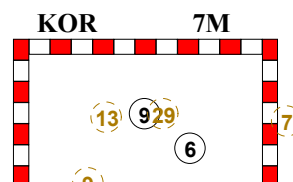

2014 WOMEN'S JUNIOR WORLD CHAMPIONSHIP IN CRO PICTORIAL MATCH STATISTICS

ROUND 7

MATCH 75

201411075-21-1/1

1st Half
20 : 12

2nd Half
27 : 36

2014 WOMEN'S JUNIOR WORLD CHAMPIONSHIP IN CRO

INDV/TEAM MATCH STATISTICS