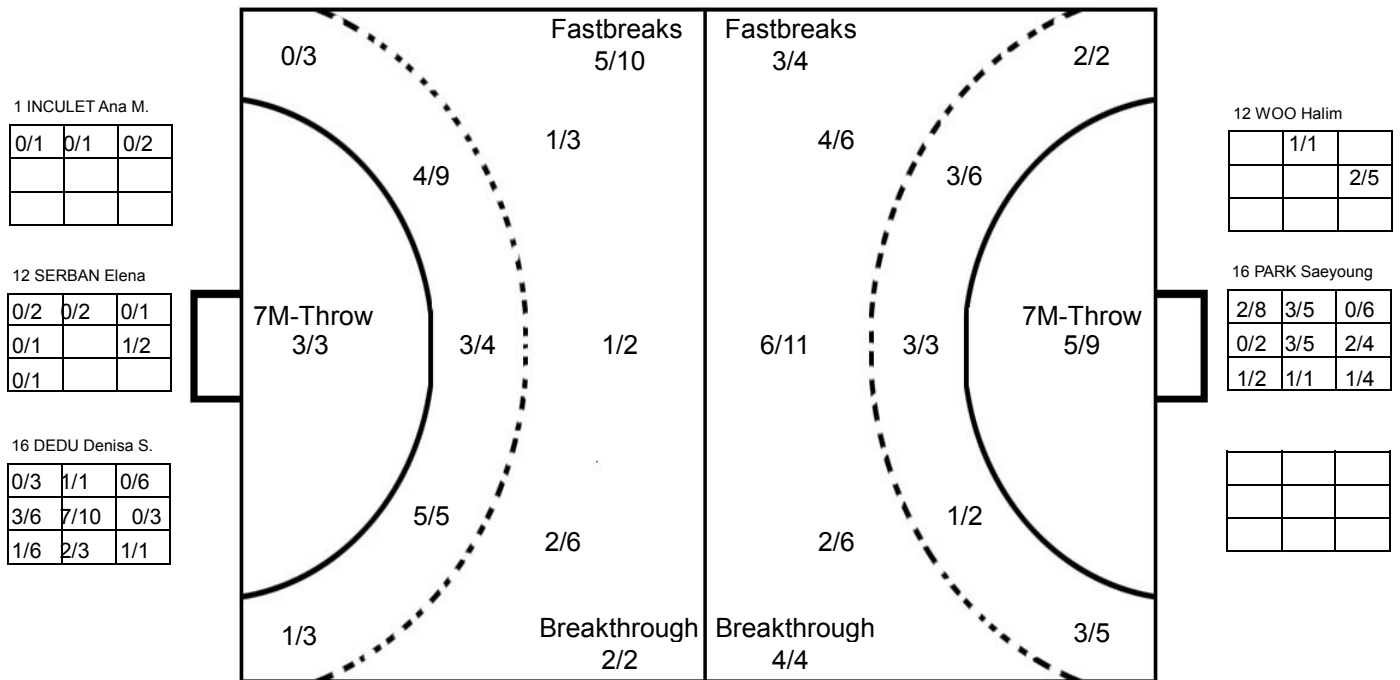

2014 WOMEN'S JUNIOR WORLD CHAMPIONSHIP IN CRO

MATCH SHOT REPORT

ROUND 7

MATCH 75

201411075-41-1/1

ROMANIA

1 INCULET Ana M.	2 TANASIE Ana M.	3 TIRON Bianca E.	4 ZAMFIRESCU Maria	5 PERIANU Gabriela	6 CICIC Marina E.	7 CARABULEA C. A.	8 CONSTANTINESCU
				1 1 2		1 1	2 1
		2				1	2
				1			1
Post - 0 Miss - 0 Block - 0	Post - 1 Miss - 0 Block - 0	Post - 2 Miss - 0 Block - 0	Post - 0 Miss - 0 Block - 0	Post - 0 Miss - 0 Block - 0	Post - 0 Miss - 0 Block - 0	Post - 1 Miss - 0 Block - 0	Post - 0 Miss - 1 Block - 0
9 PRICOP I Dana A.	10 POPA Laura P.	12 SERBAN Elena	13 SAFTA Nicoleta F	14 CHIRICUTA A. E.	15 CIRJAN Roxana D.	16 DEDU Denisa S.	
					2		
1	1			1	1 1		
			1		1		
Post - 0 Miss - 0 Block - 0	Post - 0 Miss - 0 Block - 0	Post - 0 Miss - 0 Block - 0	Post - 0 Miss - 1 Block - 0	Post - 1 Miss - 0 Block - 0	Post - 0 Miss - 0 Block - 0	Post - 0 Miss - 0 Block - 0	