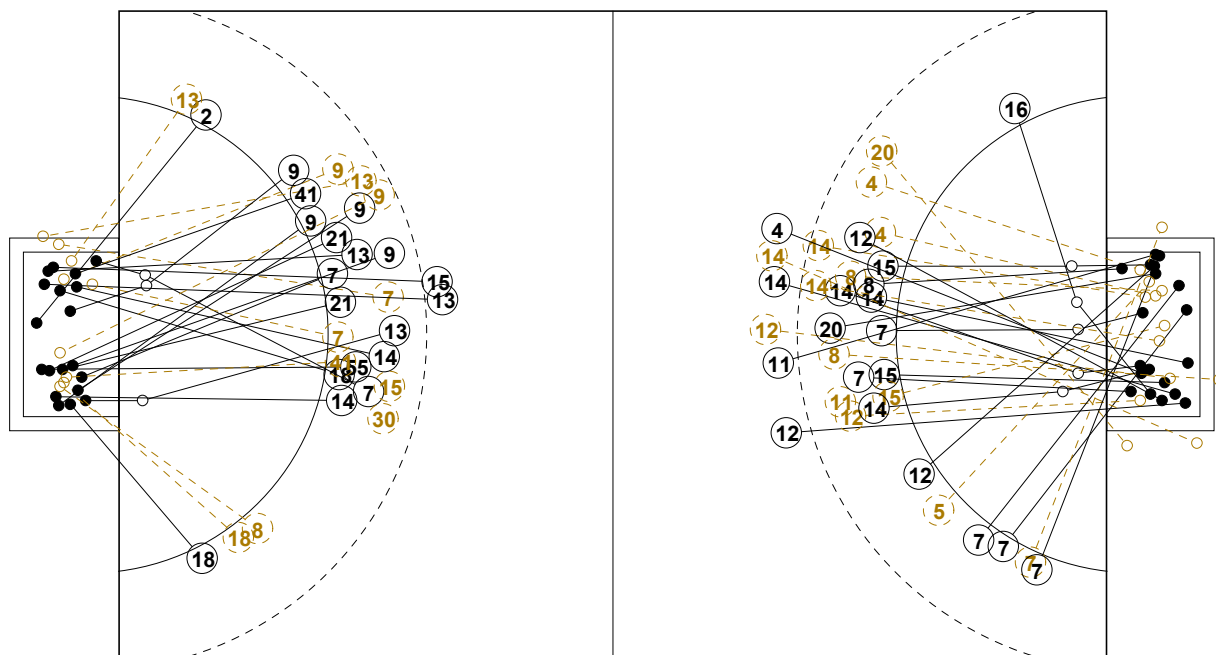

2014 WOMEN'S JUNIOR WORLD CHAMPIONSHIP IN CRO PICTORIAL MATCH STATISTICS

ROUND 7

MATCH 74

201411074-21-1/1

1st Half
13 : 22

2nd Half
43 : 33

2014 WOMEN'S JUNIOR WORLD CHAMPIONSHIP IN CRO

INDV/TEAM MATCH STATISTICS

OFFICIAL
HANDBALL
JUNIOR WOMEN

QUARTER FINALS
ROUND 7

GROUP X
MATCH 74

201411074-14-1/2
KOPRIVNICA
09/07/2014 16:15

No.	Name	Field Shot	Line Shot	Wing Shot	Fast Brk.	Brk. Thr.	Free Thr.	7m Thr.	Total	Rate %	ASST.	ERR.	WAR.	2'	D+DR	TIME
NETHERLANDS(NED)																
<i>(COURT PLAYER)</i>																
1	ZIMMERMAN Kristy									0.0%						00:31:56
3	VAN D.P.Withley									0.0%						00:28:04
4	SMITS Inger	2/7			0/3	1/1		0/1	3/12	25.0%		4				00:45:30
5	MICHELSEN Celine		3/6						3/6	50.0%	1					00:38:39
6	VOLLEBREGT Kelly	0/1		3/4					3/5	60.0%			1			00:30:00
7	PAVKOVIC Ana		1/1	2/3	2/2				5/6	83.3%						00:29:02
8	VAN BUREN Tess			1/2	3/5				4/7	57.1%						00:26:36
11	DE RUIJTER Jamy	1/3	0/1						1/4	25.0%			1			00:23:55
12	NIEUWENWEG Anouk	1/2	2/3						3/5	60.0%	1					00:08:43
13	VAN D. Angelique		0/1					1/1	1/2	50.0%	1	1	1			00:12:26
14	DULFER Kelly	1/5	1/1		2/3				4/9	44.4%	6	2				00:51:17
15	TER E. Priscilla		2/3		1/1				3/4	75.0%		2		1		00:21:18
16	STEENBAKKERS Angela			2/4					2/4	50.0%		2				00:33:00
19	VAN LEEUWEN Roos									0.0%						00:12:08
20	STRUJIS Maxime	0/2			1/2				1/4	25.0%		1		1		00:25:08
Total		5/20	9/16	8/13	9/16	1/1		1/2	33/68	48.5%	9	12	3	2		
<i>(GOALKEEPER)</i>																
1	ZIMMERMAN Kristy	2/6	4/12	1/4	2/10			0/1	9/33	27.3%						00:31:56
3	VAN D.P.Withley	0/1	2/8	1/3	2/9	0/1		0/2	5/24	20.8%						00:28:04
Total		2/7	6/20	2/7	4/19	0/1		0/3	14/57	24.6%						

COURT PLAYER: GOALS/SHOTS

GOALKEEPER: SAVED/SHOTS

TEAM TOTALS	GOALS	SAVED	MISSED	POST	BLOCKED	TOTAL	RATE(%)
Field Shot	5	5	5	3	2	20	25.0%
Line Shot	9	4	1	1	1	16	56.3%
Wing Shot	8	3	2			13	61.5%
Fastbreak	9	5	2			16	56.3%
Breakthrough	1					1	100.0%
Free Throw							0.0%
7M-Throw	1			1		2	50.0%