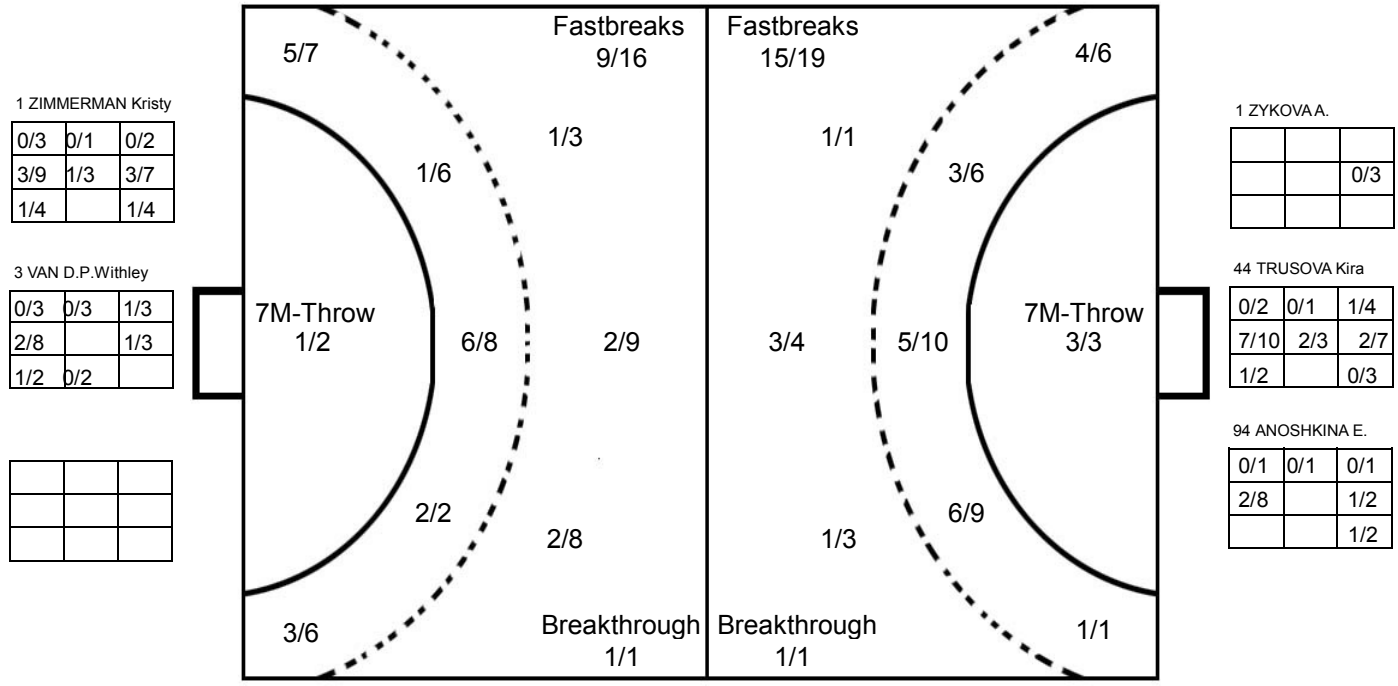

COURT PLAYER: GOALS/SHOTS

GOALKEEPER: SAVED/SHOTS

TEAM TOTALS	GOALS	SAVED	MISSED	POST	BLOCKED	TOTAL	RATE(%)
Field Shot	5	2		1		8	62.5%
Line Shot	14	6		3	2	25	56.0%
Wing Shot	5	2				7	71.4%
Fastbreak	15	4				19	78.9%
Breakthrough	1					1	100.0%
Free Throw							0.0%
7M-Throw	3					3	100.0%

2014 WOMEN'S JUNIOR WORLD CHAMPIONSHIP IN CRO

MATCH SHOT REPORT

ROUND 7

MATCH 74

201411074-41-1/1

NETHERLANDS

Table with 20 columns representing players: 1 ZIMMERMAN Kristy, 3 VAN D.P. Withley, 4 SMITS Inger, 5 MICHIELSEN Celine, 6 VOLLEBREGT Kelly, 7 PAVKOVIC Ana, 8 VAN BUREN Tess, 11 DE RUIJTER Jamy, 12 NIEUWENWEG, 13 VAN D. Angelique, 14 DULFER Kelly, 15 TER E. Priscilla, 16 STEENBAKKERS, 19 VAN LEEUWEN, 20 STRUIJS Maxime. Each column contains a 3x3 grid for shot statistics and a line for Post - Miss - Block - 0.

RUSSIAN

Table with 15 columns representing Russian players: 1 ZYKOVA A., 2 CHERNOVA E., 7 DMITRIEVA Daria, 8 RUSINOVA Daria, 9 KHRAPOVA A., 13 VYAKHIREVA Anna, 14 VEDEKHINA Polina, 15 VYDRINA Liudmila, 18 KOZHOKAR K., 21 PETROVA, 30 IKHNEVA Alena, 34 MALASHENKO E., 41 KOSTOMAKHA, 44 TRUSOVA Kira, 55 KARPACHEVA K., 94 ANOSHKINA E. Each column contains a 3x3 grid for shot statistics and a line for Post - Miss - Block - 0.