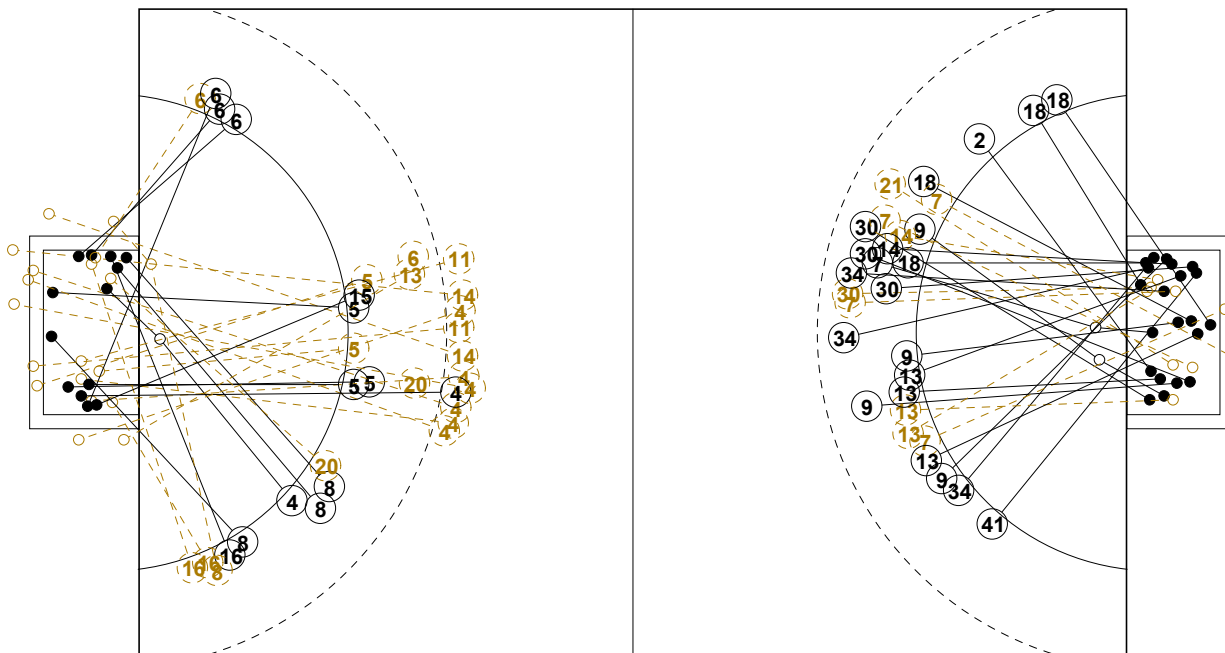

2014 WOMEN'S JUNIOR WORLD CHAMPIONSHIP IN CRO PICTORIAL MATCH STATISTICS

ROUND 7

MATCH 74

201411074-21-1/1

1st Half
13 : 22

2nd Half
43 : 33

2014 WOMEN'S JUNIOR WORLD CHAMPIONSHIP IN CRO

INDV/TEAM MATCH STATISTICS

OFFICIAL
HANDBALL
JUNIOR WOMEN

QUARTER FINALS
ROUND 7

GROUP X
MATCH 74

201411074-14-1/2
KOPRIVNICA
09/07/2014 16:15

No.	Name	Field Shot	Line Shot	Wing Shot	Fast Brk.	Brk. Thr.	Free Thr.	7m Thr.	Total	Rate %	ASST.	ERR.	WAR.	2'	D+DR	TIME
NETHERLANDS(NED)																
<i>(COURT PLAYER)</i>																
1	ZIMMERMAN Kristy									0.0%						00:31:56
3	VAN D.P.Withley									0.0%						00:28:04
4	SMITS Inger	2/7			0/3	1/1		0/1	3/12	25.0%		4				00:45:30
5	MICHELSEN Celine		3/6						3/6	50.0%	1					00:38:39
6	VOLLEBREGT Kelly	0/1		3/4					3/5	60.0%			1			00:30:00
7	PAVKOVIC Ana		1/1	2/3	2/2				5/6	83.3%						00:29:02
8	VAN BUREN Tess			1/2	3/5				4/7	57.1%						00:26:36
11	DE RUIJTER Jamy	1/3	0/1						1/4	25.0%			1			00:23:55
12	NIEUWENWEG Anouk	1/2	2/3						3/5	60.0%	1					00:08:43
13	VAN D. Angelique		0/1					1/1	1/2	50.0%	1	1	1			00:12:26
14	DULFER Kelly	1/5	1/1		2/3				4/9	44.4%	6	2				00:51:17
15	TER E. Priscilla		2/3		1/1				3/4	75.0%		2		1		00:21:18
16	STEENBAKKERS Angela			2/4					2/4	50.0%		2				00:33:00
19	VAN LEEUWEN Roos									0.0%						00:12:08
20	STRUJIS Maxime	0/2			1/2				1/4	25.0%		1		1		00:25:08
Total		5/20	9/16	8/13	9/16	1/1		1/2	33/68	48.5%	9	12	3	2		
<i>(GOALKEEPER)</i>																
1	ZIMMERMAN Kristy	2/6	4/12	1/4	2/10			0/1	9/33	27.3%						00:31:56
3	VAN D.P.Withley	0/1	2/8	1/3	2/9	0/1		0/2	5/24	20.8%						00:28:04
Total		2/7	6/20	2/7	4/19	0/1		0/3	14/57	24.6%						

COURT PLAYER: GOALS/SHOTS

GOALKEEPER: SAVED/SHOTS

TEAM TOTALS	GOALS	SAVED	MISSED	POST	BLOCKED	TOTAL	RATE(%)
Field Shot	5	5	5	3	2	20	25.0%
Line Shot	9	4	1	1	1	16	56.3%
Wing Shot	8	3	2			13	61.5%
Fastbreak	9	5	2			16	56.3%
Breakthrough	1					1	100.0%
Free Throw							0.0%
7M-Throw	1			1		2	50.0%