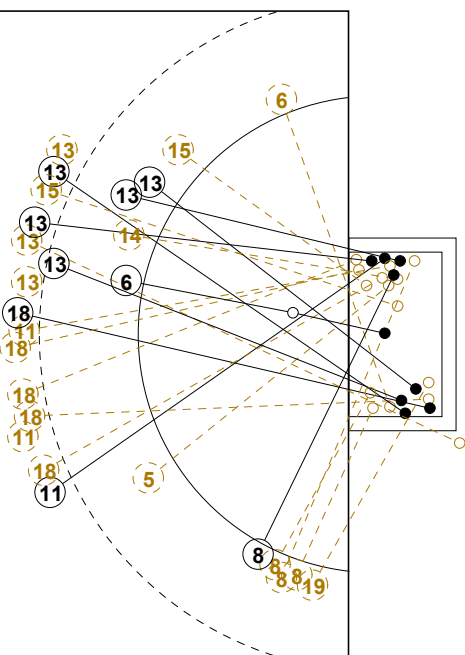

2014 WOMEN'S JUNIOR WORLD CHAMPIONSHIP IN CRO PICTORIAL MATCH STATISTICS

ROUND 6

MATCH 68

201411068-21-1/1

1st Half
7 : 17

2nd Half
31 : 18

2014 WOMEN'S JUNIOR WORLD CHAMPIONSHIP IN CRO

INDV/TEAM MATCH STATISTICS