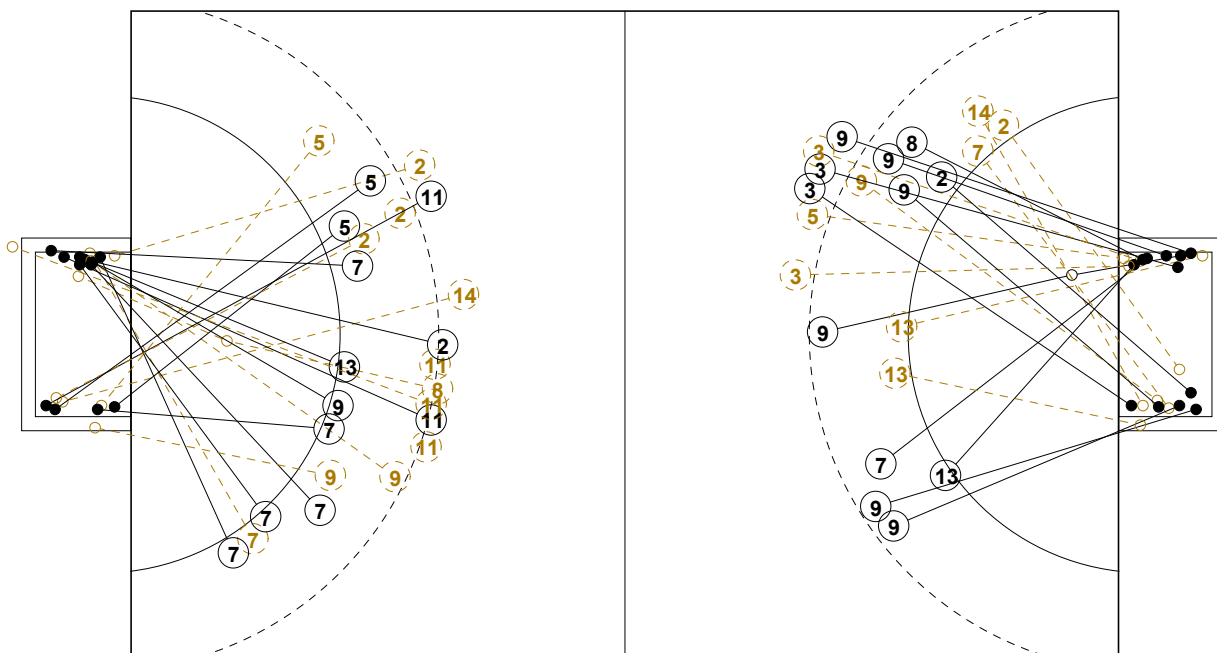

# 2014 WOMEN'S JUNIOR WORLD CHAMPIONSHIP IN CRO PICTORIAL MATCH STATISTICS

ROUND 6

MATCH 65

201411065-21-1/1

1st Half  
10 : 9

2nd Half  
21 : 25