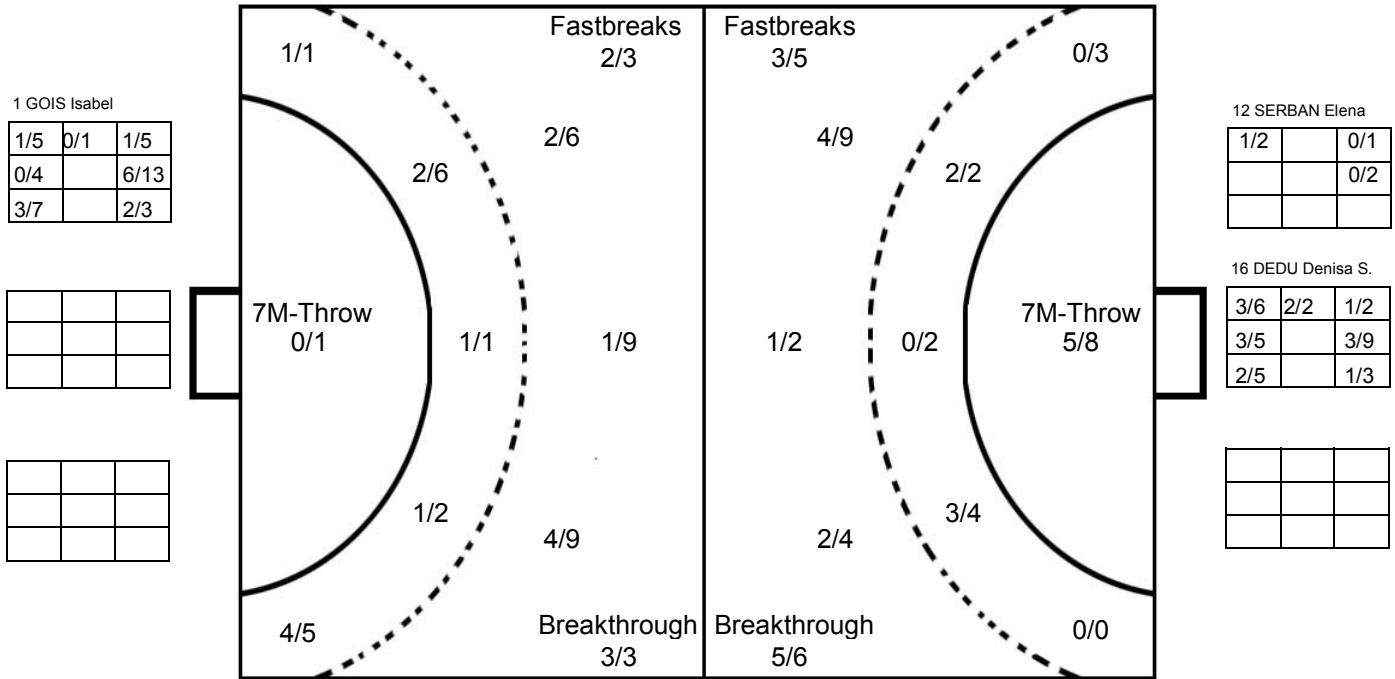

2014 WOMEN'S JUNIOR WORLD CHAMPIONSHIP IN CRO

MATCH SHOT REPORT

ROUND 6

MATCH 65

201411065-41-1/1

PORTUGAL

Table with 9 columns representing players: 1 GOIS Isabel, 2 LOPES Mariana, 3 MOTA Sofia, 5 RODRIGUES Patric, 6 MENDES Patricia, 7 MENDES Daniela, 8 CERQUEIRA Maria, 9 LIMA Patricia, 10 FERNANDES Rute, 11 SOARES Monica, 12 FERREIRA Jessica, 13 CABRAL Juceleyde, 14 GANTE Ana, 15 SILVA Adriana, 17 BRAGA Tania. Each column contains a 3x3 grid for shot statistics and a line for Post-Miss, Block, and Goal counts.

ROMANIA

Table with 9 columns representing players: 2 TANASIE Ana M., 3 TIRON Bianca E., 4 ZAMFIRESCU Maria, 5 PERIANU Gabriela, 6 CICIC Marina E., 7 CARABULEA C. A., 8 CONSTANTINESCU, 9 PRICOPI Dana A., 10 POPA Laura P., 12 SERBAN Elena, 13 SAFTA Nicoleta F., 14 CHIRICUTAA. E., 15 CIRJAN Roxana D., 16 DEDU Denisa S. Each column contains a 3x3 grid for shot statistics and a line for Post-Miss, Block, and Goal counts.