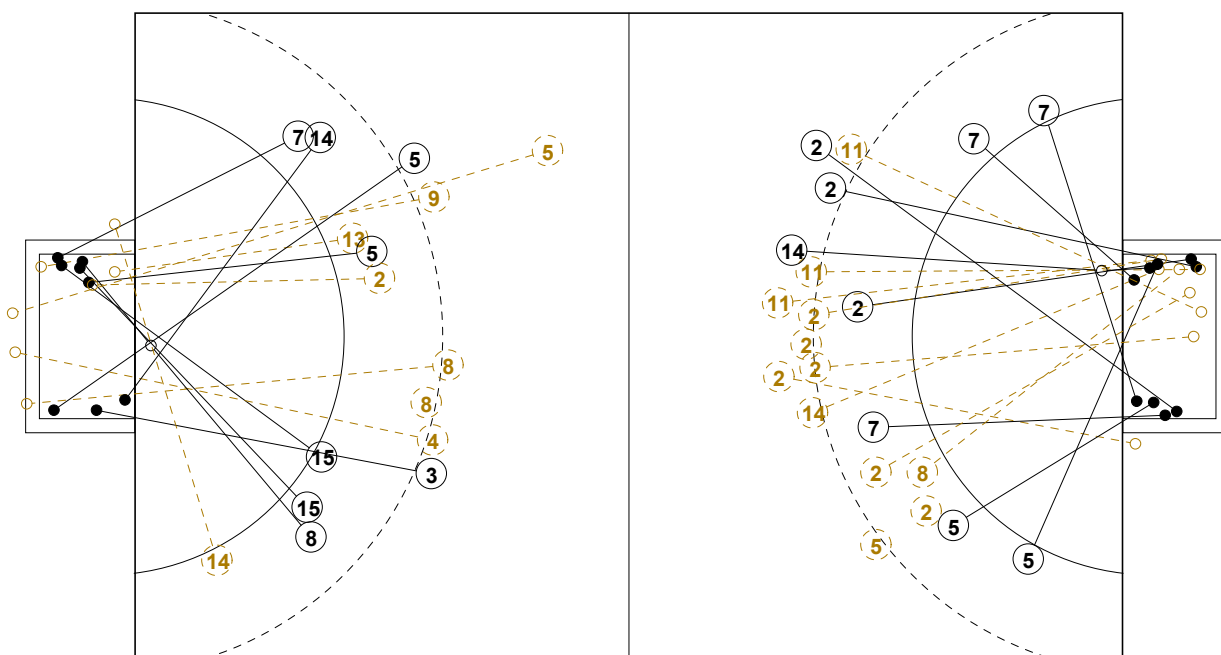

# 2014 WOMEN'S JUNIOR WORLD CHAMPIONSHIP IN CRO PICTORIAL MATCH STATISTICS

ROUND 6

MATCH 65

201411065-21-1/1

1st Half  
10 : 9

2nd Half  
21 : 25