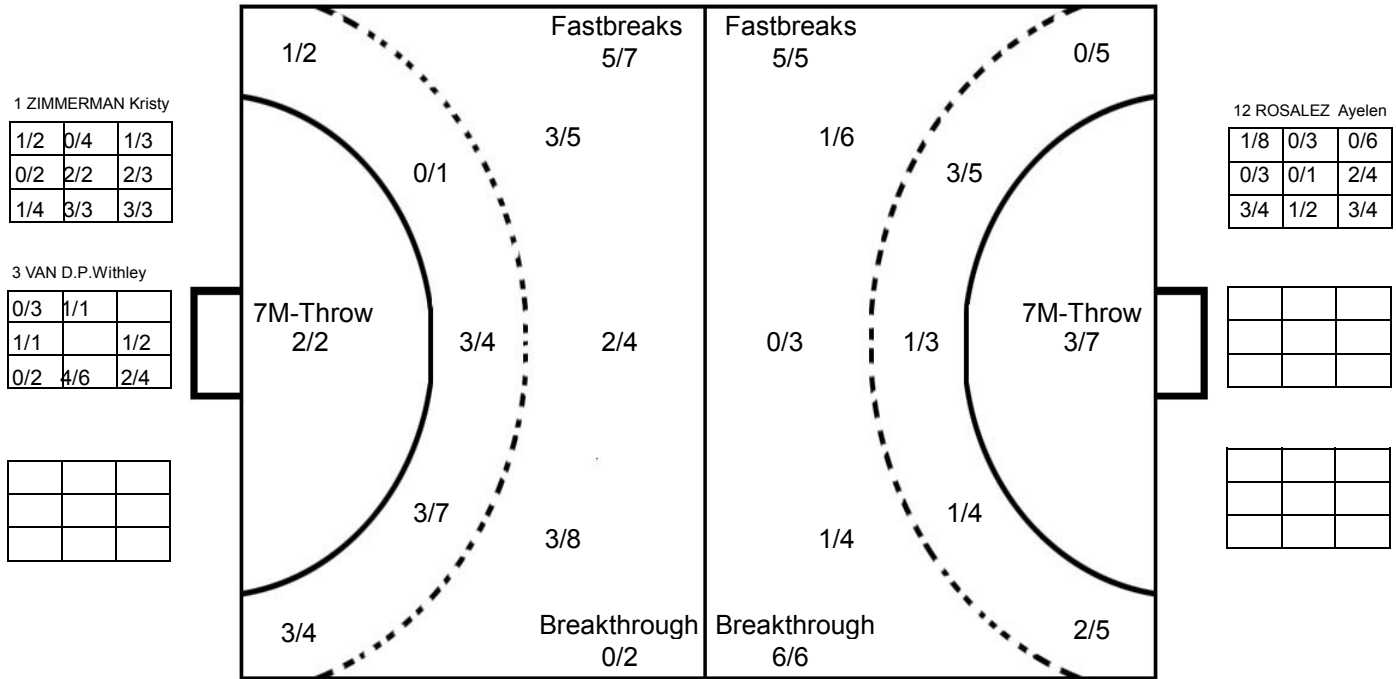

COURT PLAYER: GOALS/SHOTS

GOALKEEPER: SAVED/SHOTS

| TEAM TOTALS | GOALS | SAVED | MISSED | POST | BLOCKED | TOTAL | RATE(%) |
|--------------|-------|-------|--------|------|---------|-------|---------|
| Field Shot | 2 | 7 | | 1 | 2 | 12 | 16.7% |
| Line Shot | 5 | 5 | | 1 | 1 | 12 | 41.7% |
| Wing Shot | 2 | 7 | | 1 | | 10 | 20.0% |
| Fastbreak | 5 | | | | | 5 | 100.0% |
| Breakthrough | 6 | | | | | 6 | 100.0% |
| Free Throw | | 1 | | | | 1 | 0.0% |
| 7M-Throw | 3 | 2 | 2 | | | 7 | 42.9% |

2014 WOMEN'S JUNIOR WORLD CHAMPIONSHIP IN CRO
MATCH SHOT REPORT

ROUND 1

MATCH 5

201411005-41-1/1

NETHERLANDS

Table with 20 columns representing players (1 ZIMMERMAN Kristy to 20 STRUIJS Maxime) and 3 rows for shot statistics (Goals, Misses, Blocks).

ARGENTINA

Table with 12 columns representing players (1 RAMAZZOTTI Rom to 12 KARSTEN Elke) and 3 rows for shot statistics (Goals, Misses, Blocks).