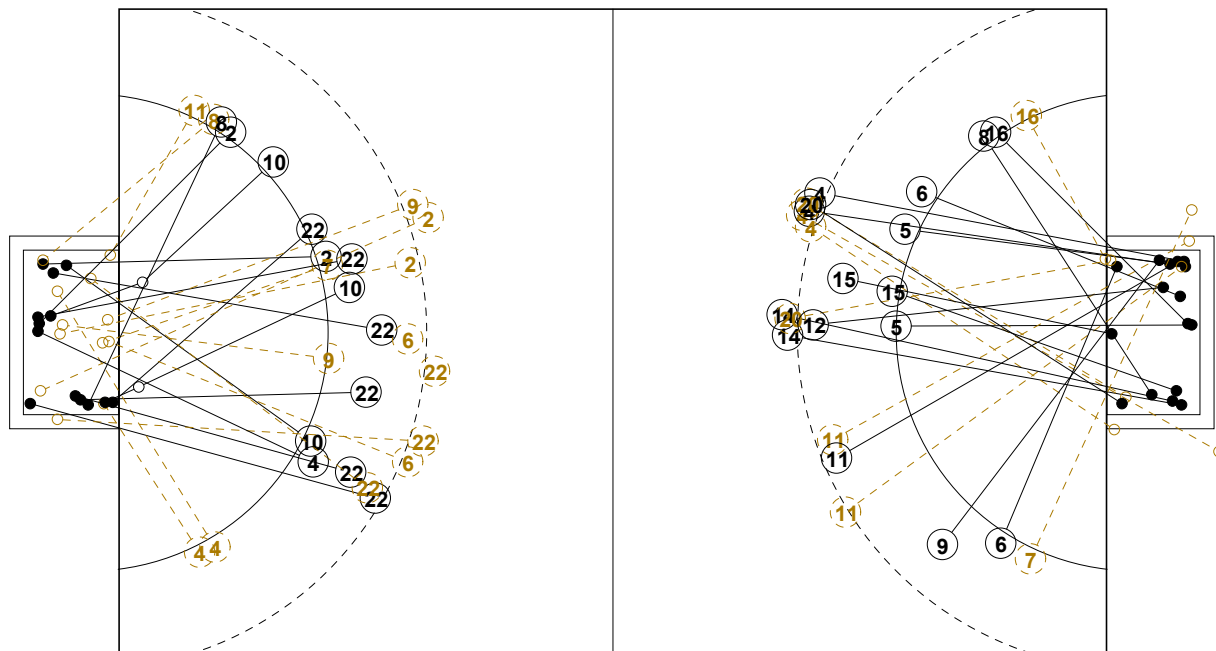

2014 WOMEN'S JUNIOR WORLD CHAMPIONSHIP IN CRO PICTORIAL MATCH STATISTICS

ROUND 1

MATCH 5

201411005-21-1/1

1st Half
13 : 16

2nd Half
25 : 23

2014 WOMEN'S JUNIOR WORLD CHAMPIONSHIP IN CRO

INDV/TEAM MATCH STATISTICS