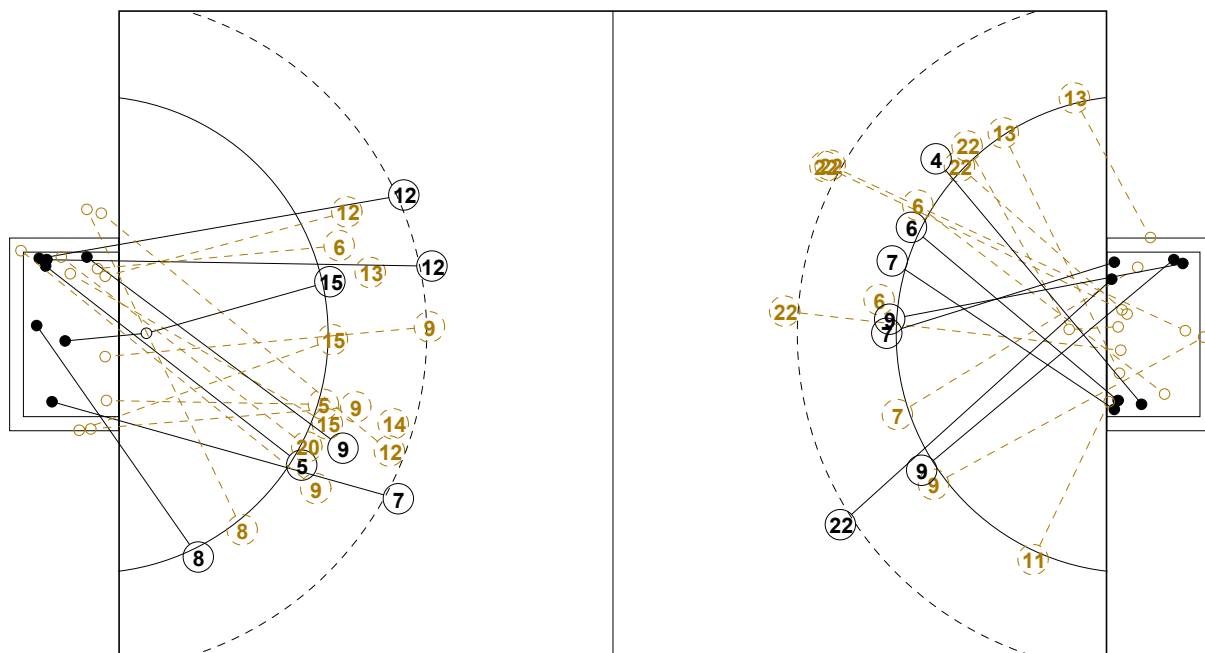

2014 WOMEN'S JUNIOR WORLD CHAMPIONSHIP IN CRO PICTORIAL MATCH STATISTICS

ROUND 1

MATCH 5

201411005-21-1/1

1st Half
13 : 16

2nd Half
25 : 23

2014 WOMEN'S JUNIOR WORLD CHAMPIONSHIP IN CRO

INDV/TEAM MATCH STATISTICS