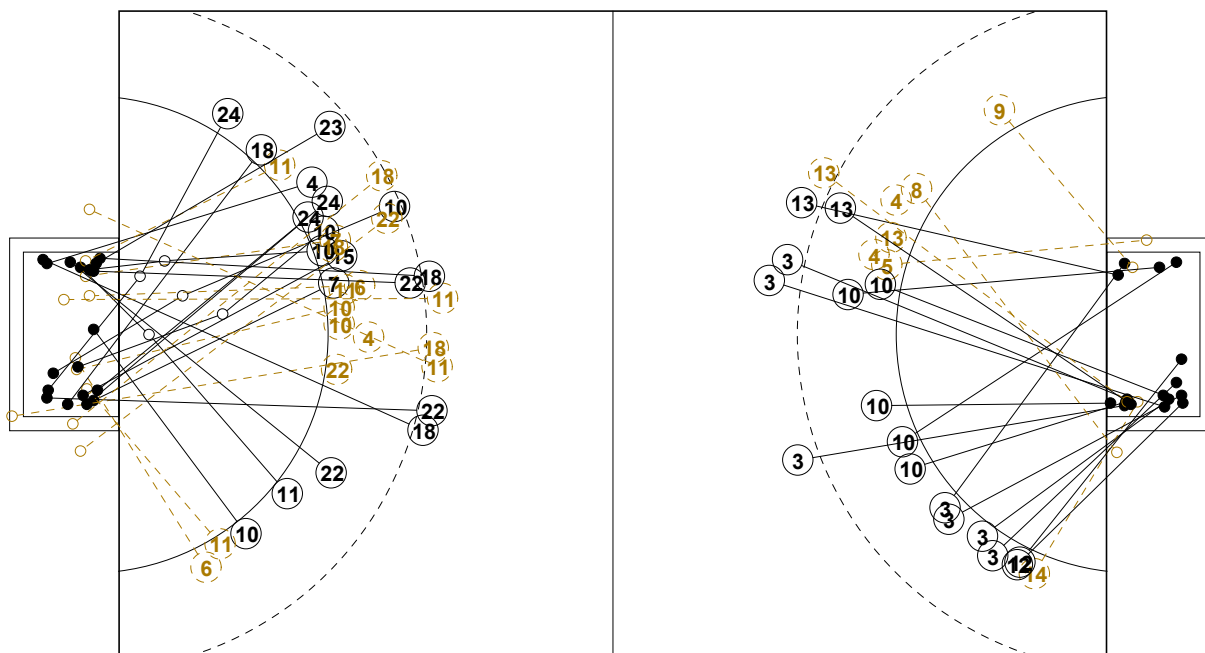

# 2014 WOMEN'S JUNIOR WORLD CHAMPIONSHIP IN CRO PICTORIAL MATCH STATISTICS

ROUND 1

MATCH 4

201411004-21-1/1

1st Half  
12 : 15

2nd Half  
34 : 30