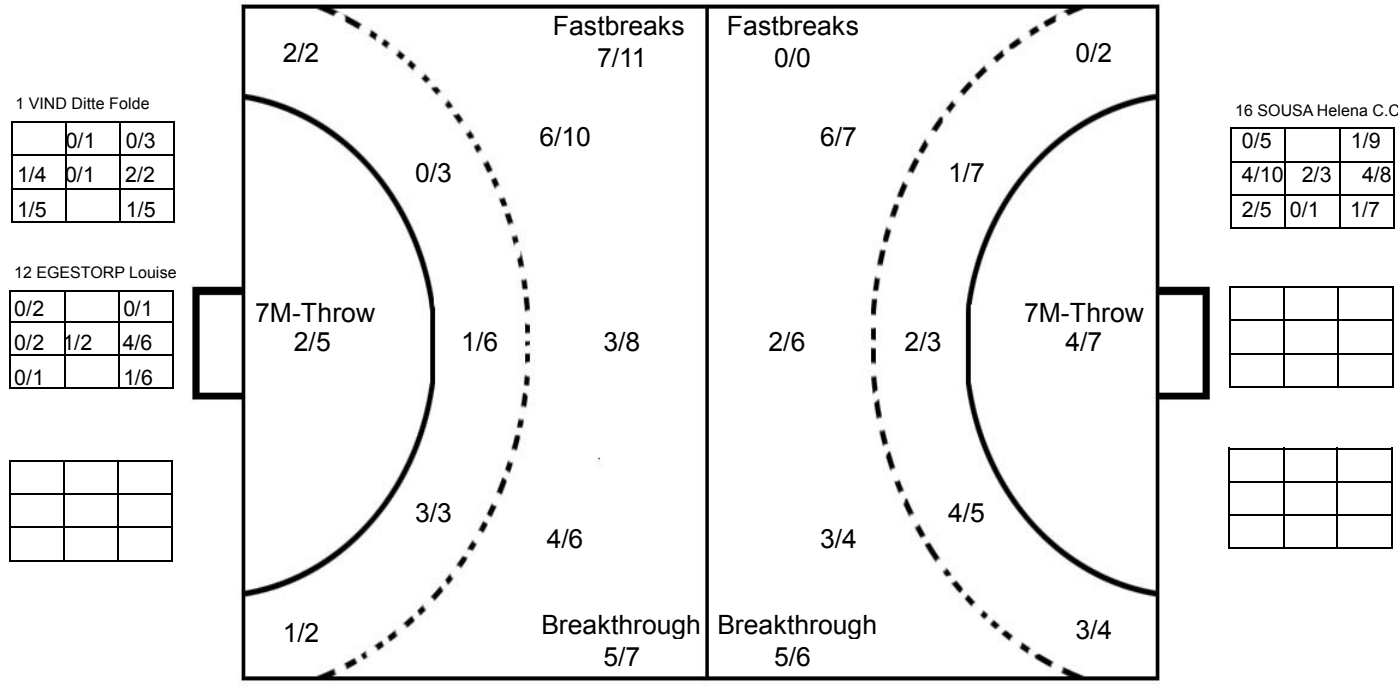

2014 WOMEN'S JUNIOR WORLD CHAMPIONSHIP IN CRO

MATCH SHOT REPORT

ROUND 1

MATCH 4

201411004-41-1/1

DENMARK

Table with 16 columns representing players (1 VIND Ditte Folde to 16 SOUSA Helena C.C.) and 3 rows for shot statistics (Goals, Misses, Blocks).

ANGOLA

Table with 16 columns representing players (2 SANTOS Antonia L. to 16 SOUSA Helena C.C.) and 3 rows for shot statistics (Goals, Misses, Blocks).