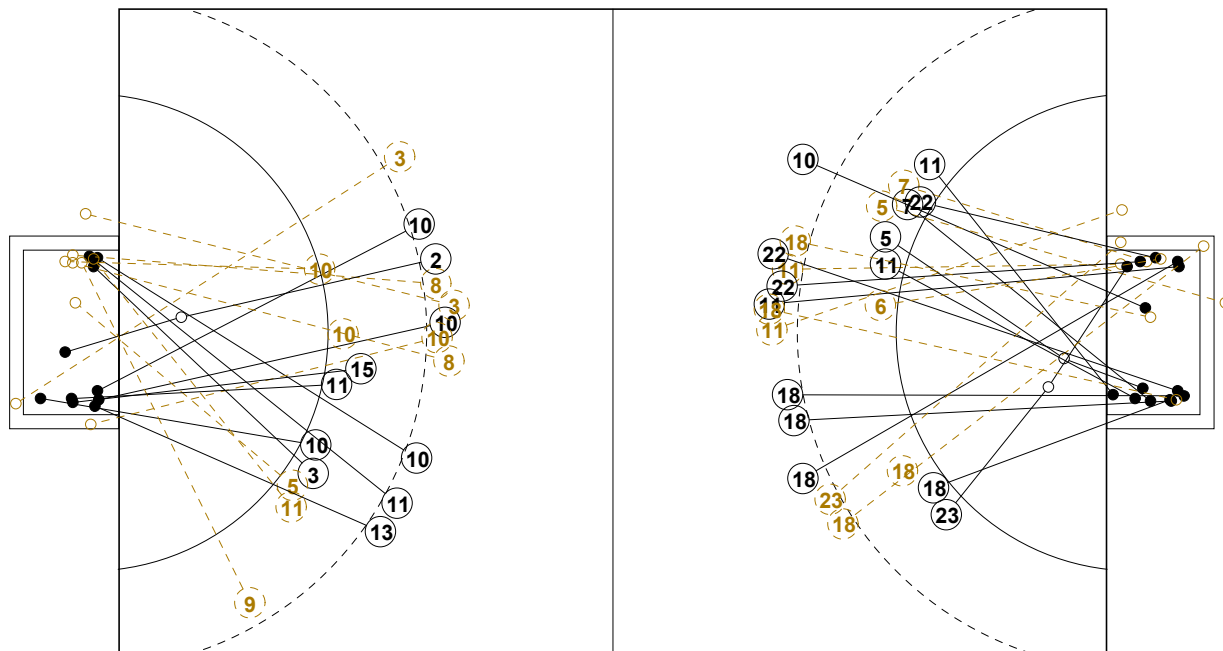

# 2014 WOMEN'S JUNIOR WORLD CHAMPIONSHIP IN CRO PICTORIAL MATCH STATISTICS

ROUND 1

MATCH 4

201411004-21-1/1

1st Half  
12 : 15

2nd Half  
34 : 30