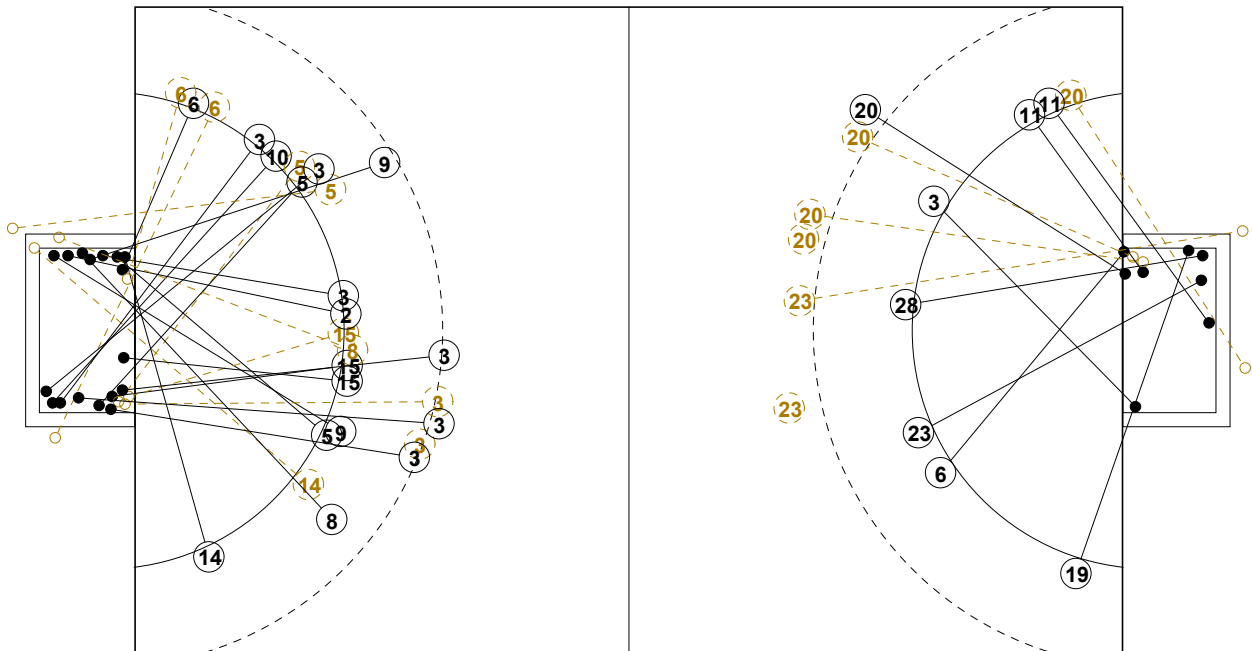

2014 WOMEN'S JUNIOR WORLD CHAMPIONSHIP IN CRO PICTORIAL MATCH STATISTICS

ROUND 4

MATCH 40

201411040-21-1/1

1st Half
19 : 12

2nd Half
25 : 39

2014 WOMEN'S JUNIOR WORLD CHAMPIONSHIP IN CRO

INDV/TEAM MATCH STATISTICS

OFFICIAL
HANDBALL
JUNIOR WOMEN

PRELIMINARY
ROUND 4

GROUP D
MATCH 40

201411040-14-1/2
CAKOVEC
03/07/2014 16:00

No.	Name	Field Shot	Line Shot	Wing Shot	Fast Brk.	Brk. Thr.	Free Thr.	7m Thr.	Total	Rate %	ASST.	ERR.	WAR.	2'	D+DR	TIME
ROMANIA(ROU)																
<i>(COURT PLAYER)</i>																
1	INCULET Ana M.	1/1							1/1	100%	1					00:30:22
2	TANASIE Ana M.			0/1	1/1				1/2	50.0%		1				00:22:37
3	TIRON Bianca E.	4/6	1/1	1/1	3/5		0/1		9/14	64.3%	2		1			00:48:21
4	ZAMFIRESCU Maria	2/3							2/3	66.7%		2		1		00:21:38
5	PERIANU Gabriela	1/2			1/2	1/2			3/6	50.0%	1	2	1			00:30:02
6	CICIC Marina E.			2/3	1/2				3/5	60.0%		3		1		00:45:14
7	CARABULEA C. A.			0/2	2/3				2/5	40.0%		1				00:30:00
8	CONSTANTINESCU M	3/4	1/1		1/2			2/2	7/9	77.8%		1				00:30:08
9	PRICOPI Dana A.	1/2				2/2			3/4	75.0%	3	1		1		00:39:00
10	POPA Laura P.	1/1		1/1					2/2	100%		1				00:47:56
12	SERBAN Elena									0.0%						00:18:13
13	SAFTA Nicoleta F		1/1					1/1	2/2	100%		1				00:14:56
14	CHIRICUTA A. E.			1/2	0/1				1/3	33.3%	2	1				00:22:01
15	CIRJAN Roxana D.		3/4						3/4	75.0%						00:08:06
16	DEDU Denisa S.									0.0%						00:11:25
Total		13/19	6/7	5/10	9/16	3/4	0/1	3/3	39/60	65.0%	9	14	2	3		
<i>(GOALKEEPER)</i>																
1	INCULET Ana M.	3/4	2/6	2/4	0/2	1/5		0/1	8/22	36.4%	1					00:30:22
12	SERBAN Elena	2/3	0/1	0/2		0/1		0/2	2/9	22.2%						00:18:13
16	DEDU Denisa S.		0/2	0/1				0/1	0/4	0.0%						00:11:25
Total		5/7	2/9	2/7	0/2	1/6		0/4	10/35	28.6%	1					