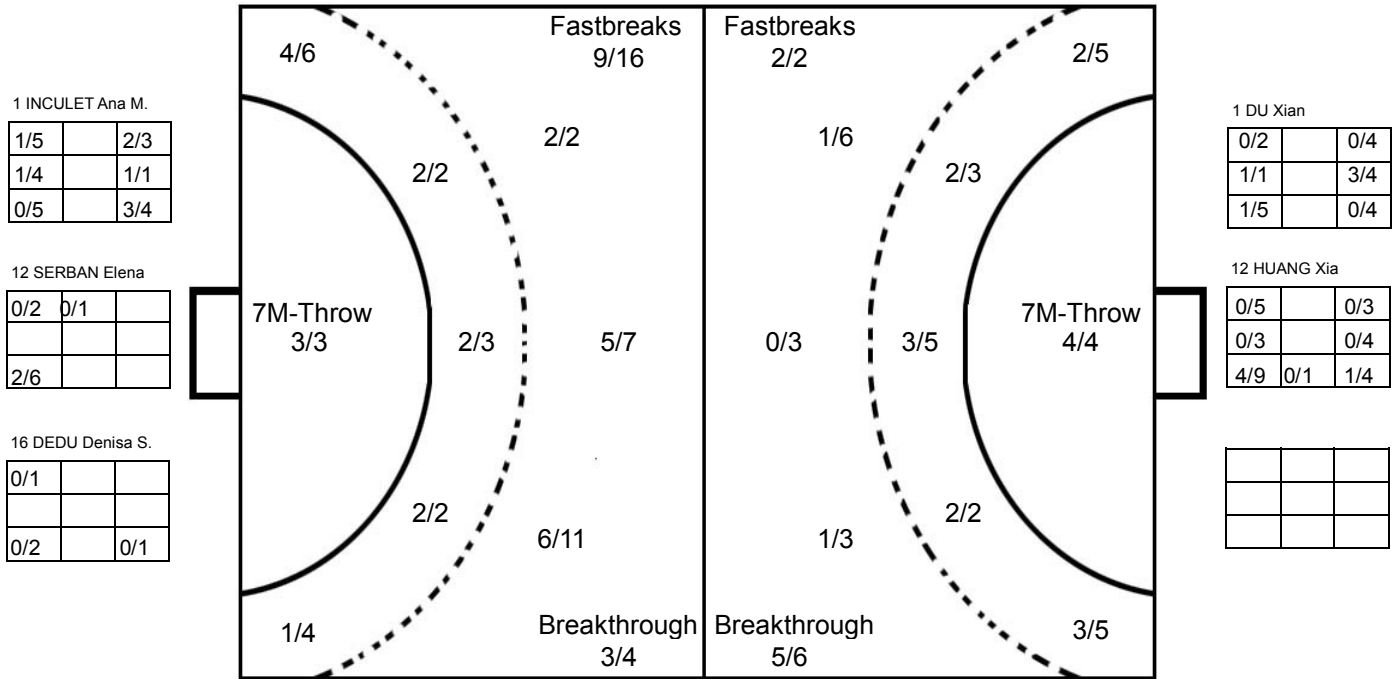

COURT PLAYER: GOALS/SHOTS

GOALKEEPER: SAVED/SHOTS

TEAM TOTALS	GOALS	SAVED	MISSED	POST	BLOCKED	TOTAL	RATE(%)
Field Shot	2	5	2		3	12	16.7%
Line Shot	7	2		1		10	70.0%
Wing Shot	5	2	2	1		10	50.0%
Fastbreak	2					2	100.0%
Breakthrough	5	1				6	83.3%
Free Throw							0.0%
7M-Throw	4					4	100.0%

2014 WOMEN'S JUNIOR WORLD CHAMPIONSHIP IN CRO

MATCH SHOT REPORT

ROUND 4

MATCH 40

201411040-41-1/1

ROMANIA

Table with 16 columns representing players: 1 INCULET Ana M., 2 TANASIE Ana M., 3 TIRON Bianca E., 4 ZAMFIRESCU Maria, 5 PERIANU Gabriela, 6 CICIC Marina E., 7 CARABULEA C. A., 8 CONSTANTINESCU, 9 PRICOP Dana A., 10 POPA Laura P., 12 SERBAN Elena, 13 SAFTA Nicoleta F., 14 CHIRICUTA A. E., 15 CIRJAN Roxana D., 16 DEDU Denisa S. Each column contains a 3x3 grid for shot statistics and a line for Post - Miss - 0 Block - 0.

CHINA

Table with 16 columns representing players: 1 DU Xian, 3 JI Xiaotong, 6 JIA Dan, 7 LIANG Haizhen, 8 ZHAI Ailin, 9 XIN Yan, 10 TIAN Xiuxiu, 11 YU Yuanyuan, 12 HUANG Xia, 15 DU Hao, 17 LI Xiaoqing, 18 LIAO Lu, 19 ZHANG Haixia, 20 YANG Jiao, 23 JIN Mengqing, 28 QIAO Ru. Each column contains a 3x3 grid for shot statistics and a line for Post - Miss - 0 Block - 0.