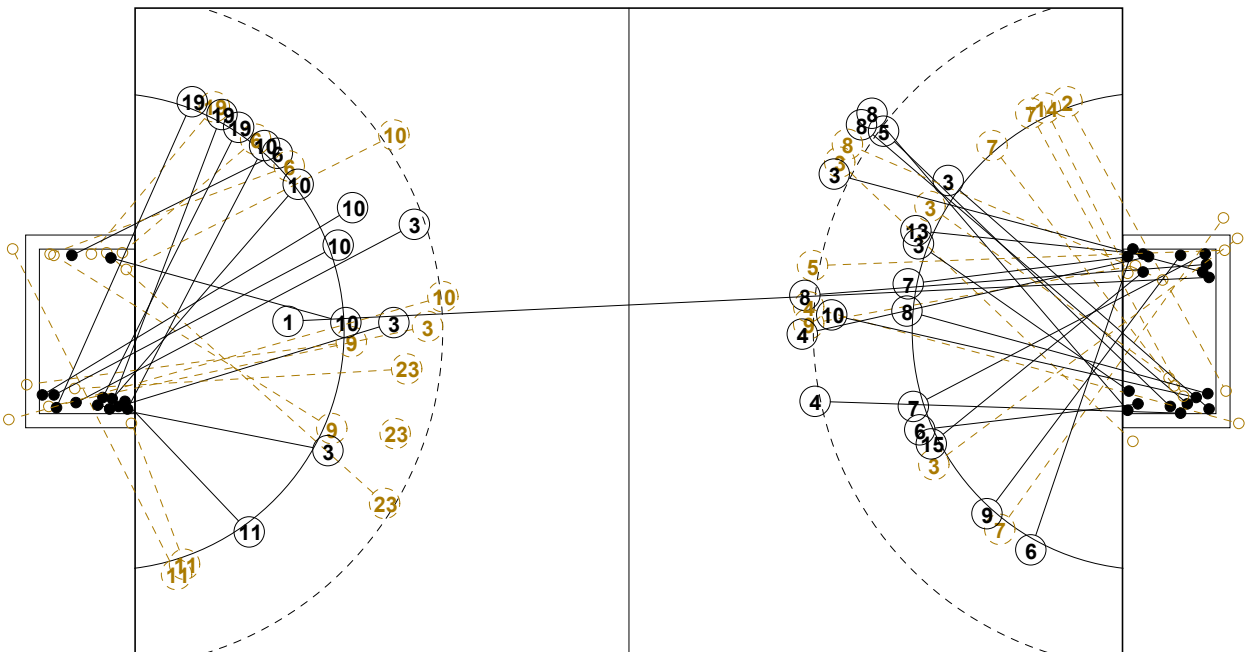

2014 WOMEN'S JUNIOR WORLD CHAMPIONSHIP IN CRO PICTORIAL MATCH STATISTICS

ROUND 4

MATCH 40

201411040-21-1/1

1st Half
19 : 12

2nd Half
25 : 39

2014 WOMEN'S JUNIOR WORLD CHAMPIONSHIP IN CRO

INDV/TEAM MATCH STATISTICS

OFFICIAL
HANDBALL
JUNIOR WOMEN

PRELIMINARY
ROUND 4

GROUP D
MATCH 40

201411040-14-1/2
CAKOVEC
03/07/2014 16:00

No.	Name	Field Shot	Line Shot	Wing Shot	Fast Brk.	Brk. Thr.	Free Thr.	7m Thr.	Total	Rate %	ASST.	ERR.	WAR.	2'	D+DR	TIME
ROMANIA(ROU)																
<i>(COURT PLAYER)</i>																
1	INCULET Ana M.	1/1							1/1	100%	1					00:30:22
2	TANASIE Ana M.			0/1	1/1				1/2	50.0%		1				00:22:37
3	TIRON Bianca E.	4/6	1/1	1/1	3/5		0/1		9/14	64.3%	2		1			00:48:21
4	ZAMFIRESCU Maria	2/3							2/3	66.7%		2		1		00:21:38
5	PERIANU Gabriela	1/2			1/2	1/2			3/6	50.0%	1	2	1			00:30:02
6	CICIC Marina E.			2/3	1/2				3/5	60.0%		3		1		00:45:14
7	CARABULEA C. A.			0/2	2/3				2/5	40.0%		1				00:30:00
8	CONSTANTINESCU M	3/4	1/1		1/2			2/2	7/9	77.8%		1				00:30:08
9	PRICOPI Dana A.	1/2				2/2			3/4	75.0%	3	1		1		00:39:00
10	POPA Laura P.	1/1		1/1					2/2	100%		1				00:47:56
12	SERBAN Elena									0.0%						00:18:13
13	SAFTA Nicoleta F		1/1					1/1	2/2	100%		1				00:14:56
14	CHIRICUTA A. E.			1/2	0/1				1/3	33.3%	2	1				00:22:01
15	CIRJAN Roxana D.		3/4						3/4	75.0%						00:08:06
16	DEDU Denisa S.									0.0%						00:11:25
Total		13/19	6/7	5/10	9/16	3/4	0/1	3/3	39/60	65.0%	9	14	2	3		
<i>(GOALKEEPER)</i>																
1	INCULET Ana M.	3/4	2/6	2/4	0/2	1/5		0/1	8/22	36.4%	1					00:30:22
12	SERBAN Elena	2/3	0/1	0/2		0/1		0/2	2/9	22.2%						00:18:13
16	DEDU Denisa S.		0/2	0/1				0/1	0/4	0.0%						00:11:25
Total		5/7	2/9	2/7	0/2	1/6		0/4	10/35	28.6%	1					