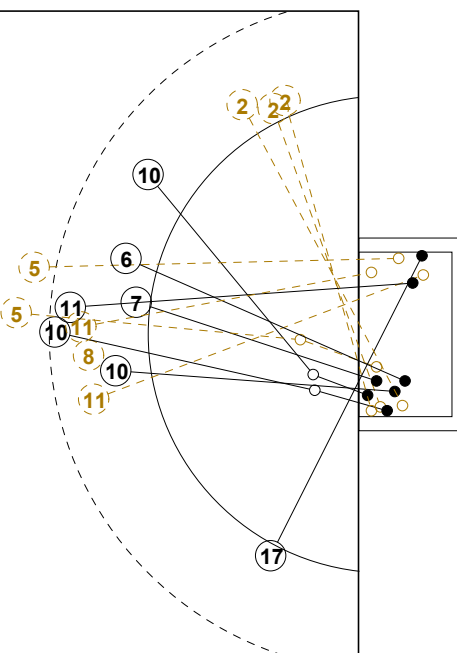

2014 WOMEN'S JUNIOR WORLD CHAMPIONSHIP IN CRO PICTORIAL MATCH STATISTICS

ROUND 4

MATCH 37

201411037-21-1/1

1st Half
8 : 14

2nd Half
29 : 17

2014 WOMEN'S JUNIOR WORLD CHAMPIONSHIP IN CRO

INDV/TEAM MATCH STATISTICS

OFFICIAL
HANDBALL
JUNIOR WOMEN

PRELIMINARY
ROUND 4

GROUP C
MATCH 37

201411037-14-1/2
KOPRIVNICA
03/07/2014 16:00

No.	Name	Field Shot	Line Shot	Wing Shot	Fast Brk.	Brk. Thr.	Free Thr.	7m Thr.	Total	Rate %	ASST.	ERR.	WAR.	2'	D+DR	TIME
FRANCE(FRA)																
<i>(COURT PLAYER)</i>																
6	HORACEK Tamara	0/2	2/3		0/1				2/6	33.3%	3					00:42:12
7	FRECON Alizee				0/1				0/1	0.0%	1	3				00:24:15
8	FLIPPES Laura	1/1	0/1						1/2	50.0%		1	1			00:28:00
9	ZAZAI Sabrina			2/3	0/2			1/1	3/6	50.0%	1					00:34:12
10	NIAKATE K.		0/1						0/1	0.0%						00:05:36
11	SY Dienaba				3/3				3/3	100%						00:24:25
12	GABRIEL C.									0.0%	1					00:29:40
13	CAMARA Doungou		1/2		3/3				4/5	80.0%	2	3				00:31:56
14	TOTH Lilla		1/1		2/2				3/3	100%		2				00:15:02
15	PROUVENSIER M.			0/3					0/3	0.0%			1			00:25:31
16	DANGUEUGER D.									0.0%		3				00:30:20
19	KPODAR Deborah		0/2		2/4				2/6	33.3%	1	1				00:27:53
21	AGATHE Melissa	2/3						1/1	3/4	75.0%						00:19:51
22	BOUQUET Chloe			1/1	4/5				5/6	83.3%	1	2	1			00:35:31
23	ZULEMARO Kellya		1/1		2/4				3/5	60.0%		1				00:44:54
Total		3/6	5/11	3/7	16/25			2/2	29/51	56.9%	10	16	3			
<i>(GOALKEEPER)</i>																
12	GABRIEL C.	2/4	2/4	2/3	0/1			0/2	6/14	42.9%	1					00:29:40
16	DANGUEUGER D.	1/1	2/5	5/6	1/1	0/2		0/3	9/18	50.0%		3				00:30:20
Total		3/5	4/9	7/9	1/2	0/2		0/5	15/32	46.9%	1	3				