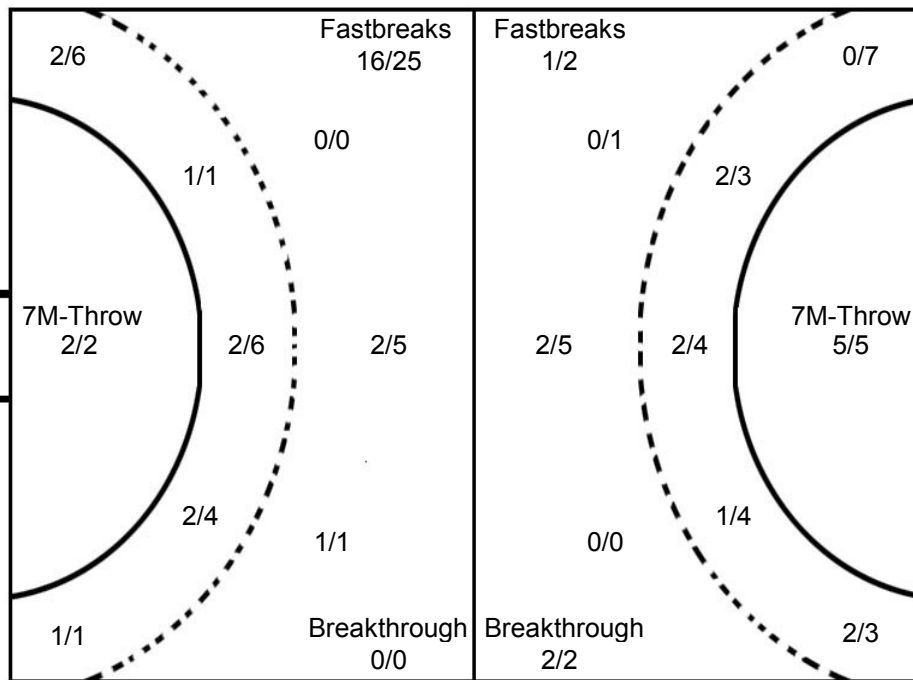

2014 WOMEN'S JUNIOR WORLD CHAMPIONSHIP IN CRO
MATCH SHOT REPORT

ROUND 4

MATCH 37

201411037-41-1/1

FRANCE

Table with 13 columns representing players: 6 HORACEK Tamara, 7 FRECON Alizee, 8 FLIPPES Laura, 9 ZAZAI Sabrina, 10 NIAKATE K., 11 SY Dienaba, 12 GABRIEL C., 13 CAMARA Doungou, 14 TOTH Lilla, 15 PROUVENSIER M., 16 DANGUEUGER D., 19 KPODAR Deborah, 21 AGATHE Melissa, 22 BOUQUET Chloe, 23 ZULEMARO Kellya. Each player has a 3x3 grid for shot statistics and a line for Post - Miss - 0 Block - 0.

12 GABRIEL C.
1/2 0/1
1/2 0/1
1/1 0/1 3/7

16 DANGUEUGER D.
0/1 1/2
3/4 2/4
2/4 1/3

Empty 3x3 grid

19 TSHIBOLA Kashala
1/7 0/1 0/3
5/10 0/1 0/7
5/8 0/3

Empty 3x3 grid

Empty 3x3 grid

D.R. CONGO

Table with 11 columns representing players: 2 TSHELA Kankwadi, 3 BENZUKA Ngunza, 5 NGOIE Mujinga L., 6 NGANDJE Elise, 7 MUJINGILA M., 8 MAFANI Sala S., 10 ILONGAPO Masiala, 11 MBUYI Bapa M., 12 NZEBA Kalonji, 14 BULA Achille, 16 MAWAW A Muteb, 17 BAMB I Kasonga, 19 TSHIBOLA Kashala. Each player has a 3x3 grid for shot statistics and a line for Post - Miss - 0 Block - 0.