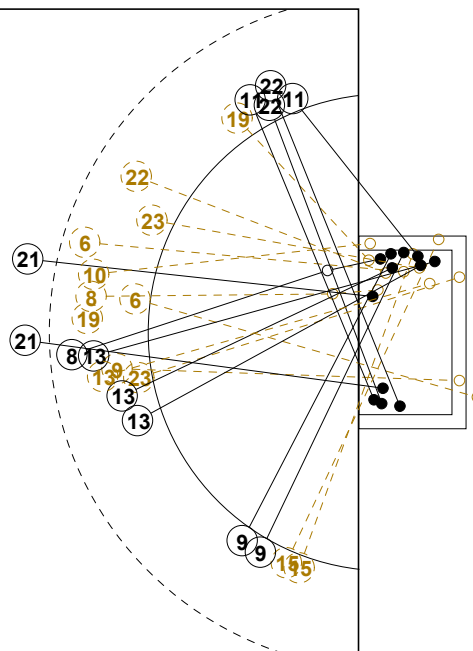

2014 WOMEN'S JUNIOR WORLD CHAMPIONSHIP IN CRO PICTORIAL MATCH STATISTICS

ROUND 4

MATCH 37

201411037-21-1/1

1st Half
8 : 14

2nd Half
29 : 17

2014 WOMEN'S JUNIOR WORLD CHAMPIONSHIP IN CRO

INDV/TEAM MATCH STATISTICS

OFFICIAL
HANDBALL
JUNIOR WOMEN

PRELIMINARY
ROUND 4

GROUP C
MATCH 37

201411037-14-1/2
KOPRIVNICA
03/07/2014 16:00

No.	Name	Field Shot	Line Shot	Wing Shot	Fast Brk.	Brk. Thr.	Free Thr.	7m Thr.	Total	Rate %	ASST.	ERR.	WAR.	2'	D+DR	TIME
FRANCE(FRA)																
<i>(COURT PLAYER)</i>																
6	HORACEK Tamara	0/2	2/3		0/1				2/6	33.3%	3					00:42:12
7	FRECON Alizee				0/1				0/1	0.0%	1	3				00:24:15
8	FLIPPES Laura	1/1	0/1						1/2	50.0%		1	1			00:28:00
9	ZAZAI Sabrina			2/3	0/2			1/1	3/6	50.0%	1					00:34:12
10	NIAKATE K.		0/1						0/1	0.0%						00:05:36
11	SY Dienaba				3/3				3/3	100%						00:24:25
12	GABRIEL C.									0.0%	1					00:29:40
13	CAMARA Doungou		1/2		3/3				4/5	80.0%	2	3				00:31:56
14	TOTH Lilla		1/1		2/2				3/3	100%		2				00:15:02
15	PROUVENSIER M.			0/3					0/3	0.0%			1			00:25:31
16	DANGUEUGER D.									0.0%		3				00:30:20
19	KPODAR Deborah		0/2		2/4				2/6	33.3%	1	1				00:27:53
21	AGATHE Melissa	2/3						1/1	3/4	75.0%						00:19:51
22	BOUQUET Chloe			1/1	4/5				5/6	83.3%	1	2	1			00:35:31
23	ZULEMARO Kellya		1/1		2/4				3/5	60.0%		1				00:44:54
Total		3/6	5/11	3/7	16/25			2/2	29/51	56.9%	10	16	3			
<i>(GOALKEEPER)</i>																
12	GABRIEL C.	2/4	2/4	2/3	0/1			0/2	6/14	42.9%	1					00:29:40
16	DANGUEUGER D.	1/1	2/5	5/6	1/1	0/2		0/3	9/18	50.0%		3				00:30:20
Total		3/5	4/9	7/9	1/2	0/2		0/5	15/32	46.9%	1	3				