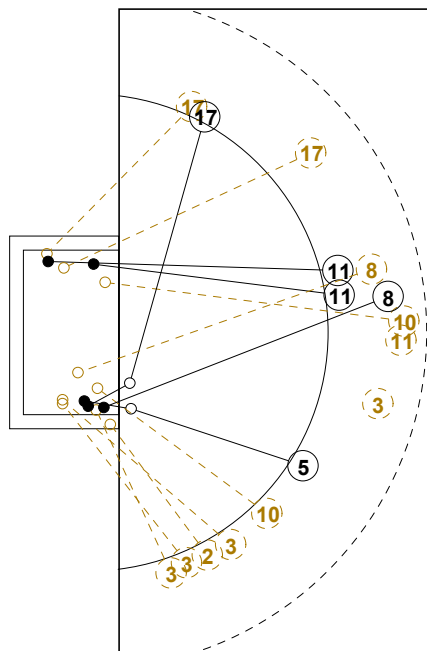

2014 WOMEN'S JUNIOR WORLD CHAMPIONSHIP IN CRO PICTORIAL MATCH STATISTICS

ROUND 4

MATCH 37

201411037-21-1/1

1st Half
8 : 14

2nd Half
29 : 17

2014 WOMEN'S JUNIOR WORLD CHAMPIONSHIP IN CRO

INDV/TEAM MATCH STATISTICS

OFFICIAL
HANDBALL
JUNIOR WOMEN

PRELIMINARY
ROUND 4

GROUP C
MATCH 37

201411037-14-1/2
KOPRIVNICA
03/07/2014 16:00

No.	Name	Field Shot	Line Shot	Wing Shot	Fast Brk.	Brk. Thr.	Free Thr.	7m Thr.	Total	Rate %	ASST.	ERR.	WAR.	2'	D+DR	TIME
FRANCE(FRA)																
<i>(COURT PLAYER)</i>																
6	HORACEK Tamara	0/2	2/3		0/1				2/6	33.3%	3					00:42:12
7	FRECON Alizee				0/1				0/1	0.0%	1	3				00:24:15
8	FLIPPES Laura	1/1	0/1						1/2	50.0%		1	1			00:28:00
9	ZAZAI Sabrina			2/3	0/2			1/1	3/6	50.0%	1					00:34:12
10	NIAKATE K.		0/1						0/1	0.0%						00:05:36
11	SY Dienaba				3/3				3/3	100%						00:24:25
12	GABRIEL C.									0.0%	1					00:29:40
13	CAMARA Doungou		1/2		3/3				4/5	80.0%	2	3				00:31:56
14	TOTH Lilla		1/1		2/2				3/3	100%		2				00:15:02
15	PROUVENSIER M.			0/3					0/3	0.0%			1			00:25:31
16	DANGUEUGER D.									0.0%		3				00:30:20
19	KPODAR Deborah		0/2		2/4				2/6	33.3%	1	1				00:27:53
21	AGATHE Melissa	2/3						1/1	3/4	75.0%						00:19:51
22	BOUQUET Chloe			1/1	4/5				5/6	83.3%	1	2	1			00:35:31
23	ZULEMARO Kellya		1/1		2/4				3/5	60.0%		1				00:44:54
Total		3/6	5/11	3/7	16/25			2/2	29/51	56.9%	10	16	3			
<i>(GOALKEEPER)</i>																
12	GABRIEL C.	2/4	2/4	2/3	0/1			0/2	6/14	42.9%	1					00:29:40
16	DANGUEUGER D.	1/1	2/5	5/6	1/1	0/2		0/3	9/18	50.0%		3				00:30:20
Total		3/5	4/9	7/9	1/2	0/2		0/5	15/32	46.9%	1	3				

COURT PLAYER: GOALS/SHOTS

GOALKEEPER: SAVED/SHOTS

TEAM TOTALS	GOALS	SAVED	MISSED	POST	BLOCKED	TOTAL	RATE(%)
Field Shot	3	1		2		6	50.0%
Line Shot	5	3	1	1	1	11	45.5%
Wing Shot	3	2		2		7	42.9%
Fastbreak	16	5	1	3		25	64.0%
Breakthrough							0.0%
Free Throw							0.0%
7M-Throw	2					2	100.0%