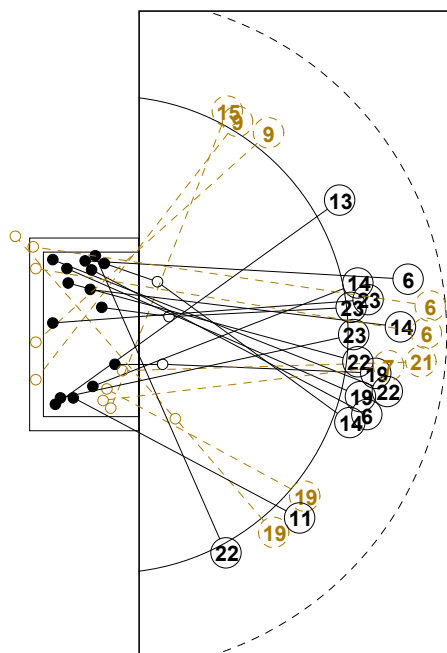

2014 WOMEN'S JUNIOR WORLD CHAMPIONSHIP IN CRO PICTORIAL MATCH STATISTICS

ROUND 4

MATCH 37

201411037-21-1/1

1st Half
8 : 14

2nd Half
29 : 17

2014 WOMEN'S JUNIOR WORLD CHAMPIONSHIP IN CRO

INDV/TEAM MATCH STATISTICS

OFFICIAL
HANDBALL
JUNIOR WOMEN

PRELIMINARY
ROUND 4

GROUP C
MATCH 37

201411037-14-1/2
KOPRIVNICA
03/07/2014 16:00

No.	Name	Field Shot	Line Shot	Wing Shot	Fast Brk.	Brk. Thr.	Free Thr.	7m Thr.	Total	Rate %	ASST.	ERR.	WAR.	2'	D+DR	TIME
FRANCE(FRA)																
<i>(COURT PLAYER)</i>																
6	HORACEK Tamara	0/2	2/3		0/1				2/6	33.3%	3					00:42:12
7	FRECON Alizee				0/1				0/1	0.0%	1	3				00:24:15
8	FLIPPES Laura	1/1	0/1						1/2	50.0%		1	1			00:28:00
9	ZAZAI Sabrina			2/3	0/2			1/1	3/6	50.0%	1					00:34:12
10	NIAKATE K.		0/1						0/1	0.0%						00:05:36
11	SY Dienaba				3/3				3/3	100%						00:24:25
12	GABRIEL C.									0.0%	1					00:29:40
13	CAMARA Doungou		1/2		3/3				4/5	80.0%	2	3				00:31:56
14	TOTH Lilla		1/1		2/2				3/3	100%		2				00:15:02
15	PROUVENSIER M.			0/3					0/3	0.0%			1			00:25:31
16	DANGUEUGER D.									0.0%		3				00:30:20
19	KPODAR Deborah		0/2		2/4				2/6	33.3%	1	1				00:27:53
21	AGATHE Melissa	2/3						1/1	3/4	75.0%						00:19:51
22	BOUQUET Chloe			1/1	4/5				5/6	83.3%	1	2	1			00:35:31
23	ZULEMARO Kellya		1/1		2/4				3/5	60.0%		1				00:44:54
Total		3/6	5/11	3/7	16/25			2/2	29/51	56.9%	10	16	3			
<i>(GOALKEEPER)</i>																
12	GABRIEL C.	2/4	2/4	2/3	0/1			0/2	6/14	42.9%	1					00:29:40
16	DANGUEUGER D.	1/1	2/5	5/6	1/1	0/2		0/3	9/18	50.0%		3				00:30:20
Total		3/5	4/9	7/9	1/2	0/2		0/5	15/32	46.9%	1	3				