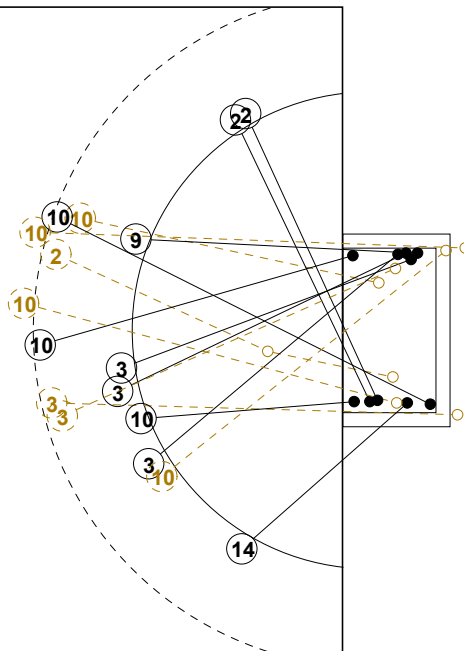

2014 WOMEN'S JUNIOR WORLD CHAMPIONSHIP IN CRO PICTORIAL MATCH STATISTICS

ROUND 3

MATCH 36

201411036-21-1/1

1st Half
14 : 14

2nd Half
24 : 28

2014 WOMEN'S JUNIOR WORLD CHAMPIONSHIP IN CRO

INDV/TEAM MATCH STATISTICS

3x3 grid for player 1 COSIC Tijana shot statistics.

16 ALEKSIC Selena

3x3 grid for player 16 ALEKSIC Selena shot statistics.

3x3 grid for player 16 ALEKSIC Selena shot statistics.

SERBIA

Table with 16 columns representing players: 1 COSIC Tijana, 2 RADOSAVLJEVIC Sa, 4 KOVACEVIC Jovana, 5 ZDRAVKOVIC Teodo, 6 GAROVIC Sara, 8 JANJUSEVIC Andje, 10 MILIC Zorana, 11 RADOVIC Katarina, 12 VASILJEVIC Jana, 13 JOVANOVIC Ivana, 14 VUKAJLOVIC A., 16 ALEKSIC Selena, 17 SIMIC Sanja, 18 ZECEVIC Jelena, 19 PETROVIC Marija, 27 STOSIC Katarina. Each column contains a 3x3 grid for shot statistics and a line for Post-Miss-Block counts.