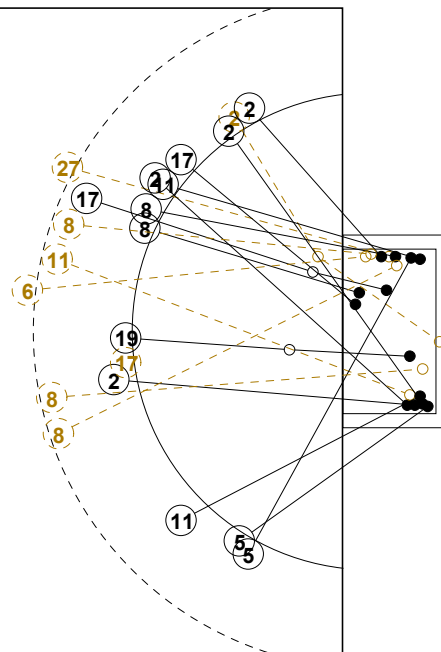

2014 WOMEN'S JUNIOR WORLD CHAMPIONSHIP IN CRO PICTORIAL MATCH STATISTICS

ROUND 3

MATCH 36

201411036-21-1/1

1st Half
14 : 14

2nd Half
24 : 28

2014 WOMEN'S JUNIOR WORLD CHAMPIONSHIP IN CRO

INDV/TEAM MATCH STATISTICS

3x3 grid for player 1 COSIC Tijana shot statistics.

16 ALEKSIC Selena

3x3 grid for player 16 ALEKSIC Selena shot statistics.

3x3 grid for player 16 ALEKSIC Selena shot statistics.

SERBIA

Table with 16 columns representing players: 1 COSIC Tijana, 2 RADOSAVLJEVIC Sa, 4 KOVACEVIC Jovana, 5 ZDRAVKOVIC Teodo, 6 GAROVIC Sara, 8 JANJUSEVIC Andje, 10 MILIC Zorana, 11 RADOVIC Katarina, 12 VASILJEVIC Jana, 13 JOVANOVIC Ivana, 14 VUKAJLOVIC A., 16 ALEKSIC Selena, 17 SIMIC Sanja, 18 ZECEVIC Jelena, 19 PETROVIC Marija, 27 STOSIC Katarina. Each column contains a 3x3 grid for shot statistics and a line for Post-Miss-Block counts.