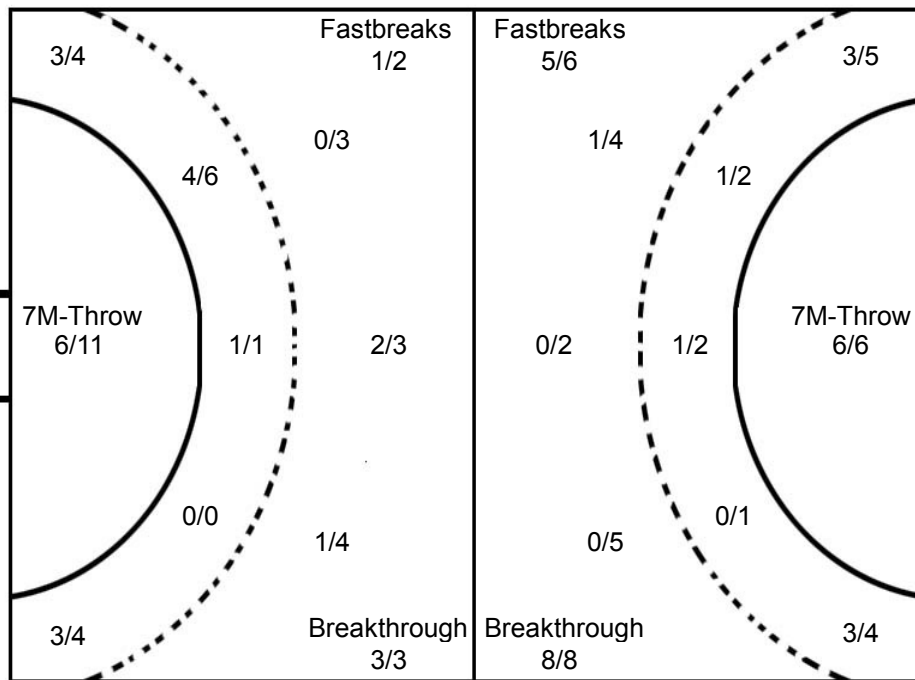

COURT PLAYER: GOALS/SHOTS

GOALKEEPER: SAVED/SHOTS

TEAM TOTALS	GOALS	SAVED	MISSED	POST	BLOCKED	TOTAL	RATE(%)
Field Shot	1	6	1	2		10	10.0%
Line Shot	2	2			1	5	40.0%
Wing Shot	6	1		2		9	66.7%
Fastbreak	5		1			6	83.3%
Breakthrough	8					8	100.0%
Free Throw		1				1	0.0%
7M-Throw	6					6	100.0%

2014 WOMEN'S JUNIOR WORLD CHAMPIONSHIP IN CRO

MATCH SHOT REPORT

ROUND 3

MATCH 36

201411036-41-1/1

ANGOLA

Table with 16 columns representing players: 2 SANTOS Antonia L., 3 MACHADO Juliana, 4 CESAR Kassia J., 5 VENANCIO Liliana, 6 OLIVEIRA Rissia, 8 QUIZELETE M.J, 9 TCHINGANGU I., 10 KASSOMAA, 11 PEMBA Tchesa T, 12 FRANCISCO F., 13 NENGANGA Vilma, 14 DOMINGOS Voneiti, 15 LEITE Teresa F., 16 SOUSA Helena C.C. Each column contains a 3x3 grid for shot statistics and a line for Post-Miss-Block counts.

16 SOUSA Helena C.C

3x3 grid for player 16 SOUSA Helena C.C shot statistics.

3x3 grid for player 16 SOUSA Helena C.C shot statistics.

3x3 grid for player 16 SOUSA Helena C.C shot statistics.

1 COSIC Tijana