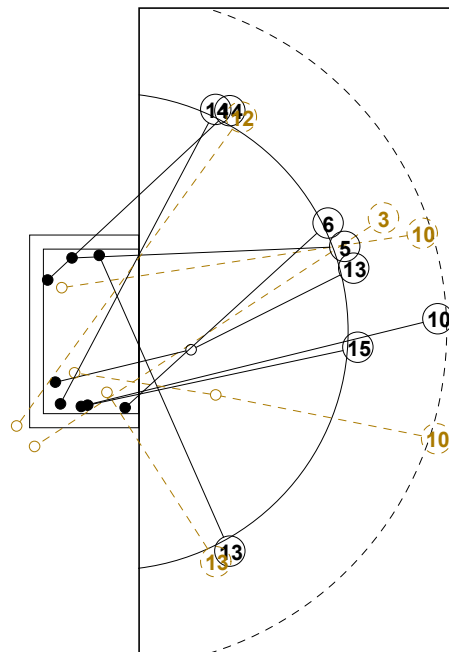

2014 WOMEN'S JUNIOR WORLD CHAMPIONSHIP IN CRO PICTORIAL MATCH STATISTICS

ROUND 3

MATCH 36

201411036-21-1/1

1st Half
14 : 14

2nd Half
24 : 28

2014 WOMEN'S JUNIOR WORLD CHAMPIONSHIP IN CRO

INDV/TEAM MATCH STATISTICS

3x3 grid for player 1 COSIC Tijana shot statistics.

16 ALEKSIC Selena

3x3 grid for player 16 ALEKSIC Selena shot statistics.

3x3 grid for player 16 ALEKSIC Selena shot statistics.

SERBIA

Table with 16 columns representing players: 1 COSIC Tijana, 2 RADOSAVLJEVIC Sa, 4 KOVACEVIC Jovana, 5 ZDRAVKOVIC Teodo, 6 GAROVIC Sara, 8 JANJUSEVIC Andje, 10 MILIC Zorana, 11 RADOVIC Katarina, 12 VASILJEVIC Jana, 13 JOVANOVIC Ivana, 14 VUKAJLOVIC A., 16 ALEKSIC Selena, 17 SIMIC Sanja, 18 ZECEVIC Jelena, 19 PETROVIC Marija, 27 STOSIC Katarina. Each column contains a 3x3 grid for shot statistics and a line for Post-Miss-Block counts.