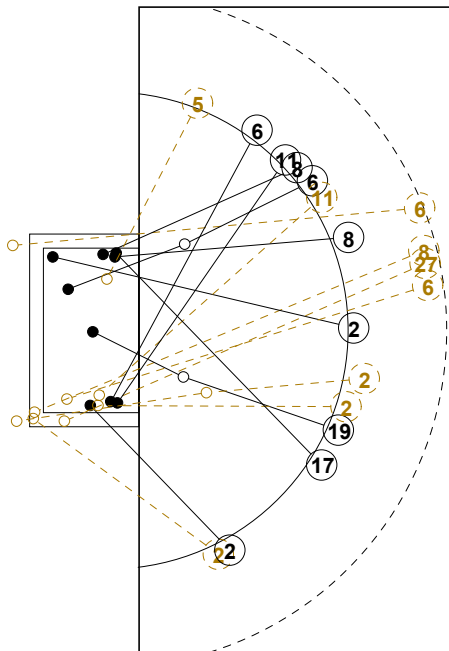

2014 WOMEN'S JUNIOR WORLD CHAMPIONSHIP IN CRO PICTORIAL MATCH STATISTICS

ROUND 3

MATCH 36

201411036-21-1/1

1st Half
14 : 14

2nd Half
24 : 28

2014 WOMEN'S JUNIOR WORLD CHAMPIONSHIP IN CRO

INDV/TEAM MATCH STATISTICS

3x3 grid for player 1 COSIC Tijana shot statistics.

16 ALEKSIC Selena

3x3 grid for player 16 ALEKSIC Selena shot statistics.

3x3 grid for player 16 ALEKSIC Selena shot statistics.

SERBIA

Table with 16 columns representing players: 1 COSIC Tijana, 2 RADOSAVLJEVIC Sa, 4 KOVACEVIC Jovana, 5 ZDRAVKOVIC Teodo, 6 GAROVIC Sara, 8 JANJUSEVIC Andje, 10 MILIC Zorana, 11 RADOVIC Katarina, 12 VASILJEVIC Jana, 13 JOVANOVIC Ivana, 14 VUKAJLOVIC A., 16 ALEKSIC Selena, 17 SIMIC Sanja, 18 ZECEVIC Jelena, 19 PETROVIC Marija, 27 STOSIC Katarina. Each column contains a 3x3 grid for shot statistics and a line for Post-Miss-Block counts.