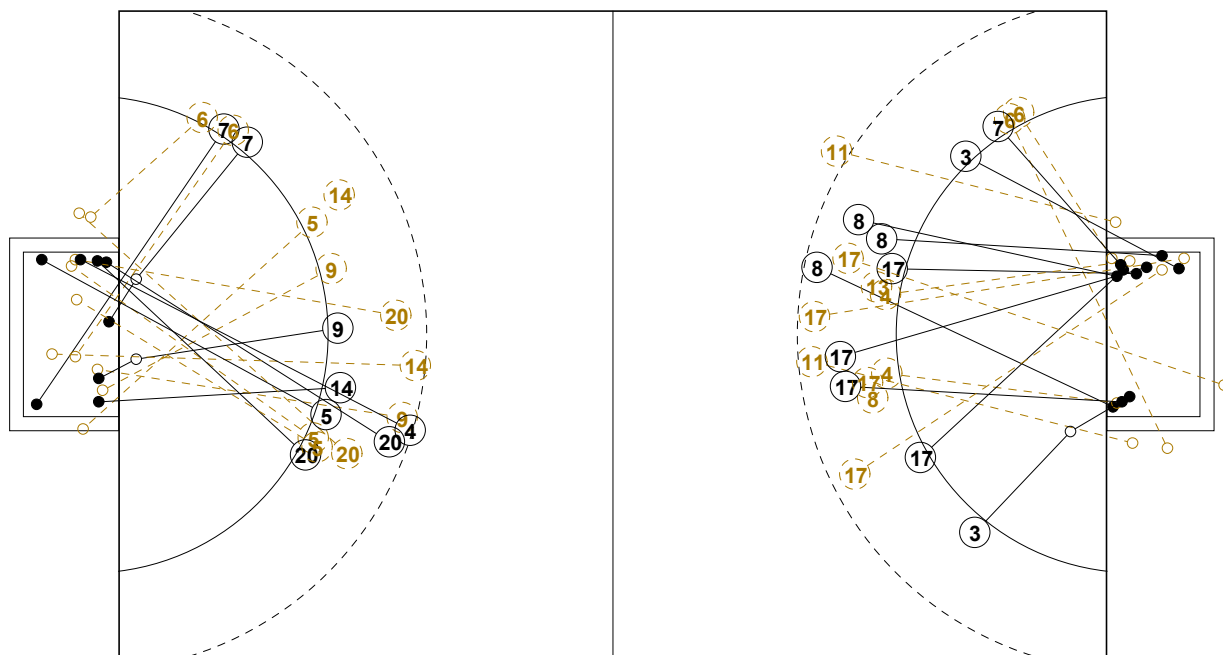

2014 WOMEN'S JUNIOR WORLD CHAMPIONSHIP IN CRO PICTORIAL MATCH STATISTICS

ROUND 3

MATCH 35

201411035-21-1/1

1st Half
12 : 13

2nd Half
22 : 24

2014 WOMEN'S JUNIOR WORLD CHAMPIONSHIP IN CRO

INDV/TEAM MATCH STATISTICS

COURT PLAYER: GOALS/SHOTS

GOALKEEPER: SAVED/SHOTS

TEAM TOTALS	GOALS	SAVED	MISSED	POST	BLOCKED	TOTAL	RATE(%)
Field Shot	4	8	2			14	28.6%
Line Shot	7	3	1	1	4	16	43.8%
Wing Shot	6	1	2	1		10	60.0%
Fastbreak	1					1	100.0%
Breakthrough	2					2	100.0%
Free Throw	1	1		1		3	33.3%
7M-Throw	1	1				2	50.0%