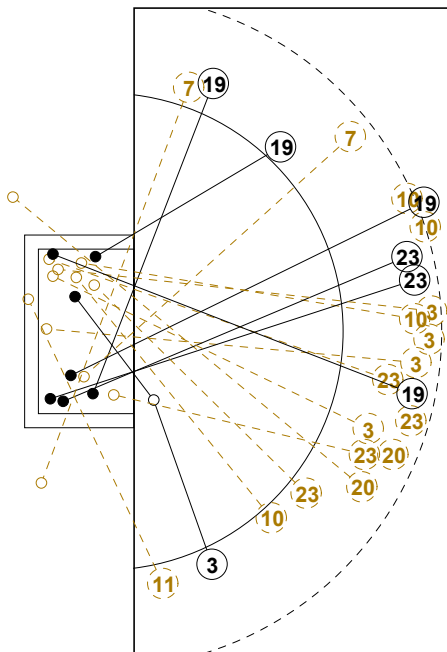

2014 WOMEN'S JUNIOR WORLD CHAMPIONSHIP IN CRO PICTORIAL MATCH STATISTICS

ROUND 3

MATCH 30

201411030-21-1/1

1st Half
15 : 5

2nd Half
12 : 26

2014 WOMEN'S JUNIOR WORLD CHAMPIONSHIP IN CRO

INDV/TEAM MATCH STATISTICS

OFFICIAL
HANDBALL
JUNIOR WOMEN

PRELIMINARY
ROUND 3

GROUP D
MATCH 30

201411030-14-1/2
CAKOVEC
01/07/2014 20:30

No.	Name	Field Shot	Line Shot	Wing Shot	Fast Brk.	Brk. Thr.	Free Thr.	7m Thr.	Total	Rate %	ASST.	ERR.	WAR.	2'	D+DR	TIME
BRAZIL(BRA)																
<i>(COURT PLAYER)</i>																
1	MORESCHI G									0.0%						00:44:30
2	KELLER M. Nadyne		1/2						1/2	50.0%		2				00:23:03
3	GONCALVES R. B.			1/1					1/1	100%		2				00:44:05
5	ANDRADE M. Jade		0/1						0/1	0.0%						00:16:50
6	BARBOSA ALVES A.	0/1	0/2				0/1		0/4	0.0%		1				00:22:28
7	LIMA Tamires M.		4/5					2/2	6/7	85.7%	1					00:38:54
9	DIAS MINTO C.		0/1		1/1				1/2	50.0%		2				00:18:13
11	DA CUNHA B. M.		1/1						1/1	100%		2				00:07:28
12	FONSECA ALVES B.									0.0%		1				00:15:30
13	GUARIEIRO Giulia	0/2	3/3		1/1		0/1		4/7	57.1%		4	1			00:24:56
14	PFIFFER Paloma									0.0%		2	1			00:43:23
15	MATEUS Renata		2/2		1/1				3/3	100%	2					00:41:23
17	DOS SANTOS M. I.									0.0%						00:16:19
19	PESSOA C. G.	1/2	1/2		0/1			1/2	3/7	42.9%		2	1			00:32:21
22	DA SILVA S. F.		1/1						1/1	100%		1				00:03:27
99	MARTINS S.TAUANI	1/1	2/2	1/1	1/1				5/5	100%	3	2				00:27:05
Total		2/6	15/22	2/2	4/5		0/2	3/4	26/41	63.4%	6	21	3			
<i>(GOALKEEPER)</i>																
1	MORESCHI G	7/11	3/4	2/3	1/2			0/1	13/21	61.9%						00:44:30
12	FONSECA ALVES B.	2/4	3/3	0/1	0/1				5/9	55.6%		1				00:15:30
Total		9/15	6/7	2/4	1/3			0/1	18/30	60.0%		1				