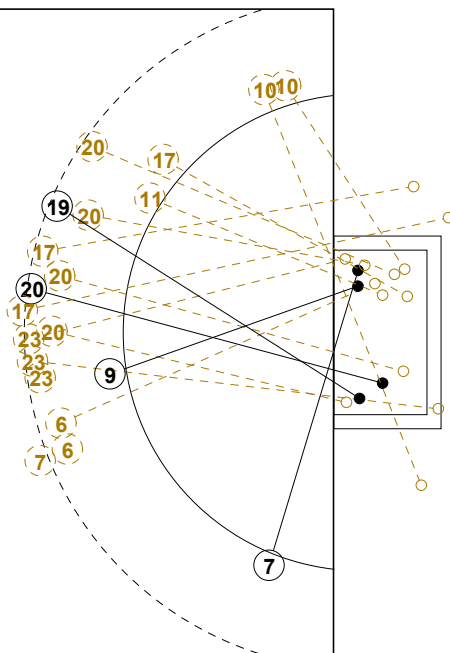

2014 WOMEN'S JUNIOR WORLD CHAMPIONSHIP IN CRO PICTORIAL MATCH STATISTICS

ROUND 3

MATCH 30

201411030-21-1/1

1st Half
15 : 5

2nd Half
12 : 26

2014 WOMEN'S JUNIOR WORLD CHAMPIONSHIP IN CRO

INDV/TEAM MATCH STATISTICS

OFFICIAL
HANDBALL
JUNIOR WOMEN

PRELIMINARY
ROUND 3

GROUP D
MATCH 30

201411030-14-1/2
CAKOVEC
01/07/2014 20:30

No.	Name	Field Shot	Line Shot	Wing Shot	Fast Brk.	Brk. Thr.	Free Thr.	7m Thr.	Total	Rate %	ASST.	ERR.	WAR.	2'	D+DR	TIME
BRAZIL(BRA)																
<i>(COURT PLAYER)</i>																
1	MORESCHI G									0.0%						00:44:30
2	KELLER M. Nadyne		1/2						1/2	50.0%		2				00:23:03
3	GONCALVES R. B.			1/1					1/1	100%		2				00:44:05
5	ANDRADE M. Jade		0/1						0/1	0.0%						00:16:50
6	BARBOSA ALVES A.	0/1	0/2				0/1		0/4	0.0%		1				00:22:28
7	LIMA Tamires M.		4/5					2/2	6/7	85.7%	1					00:38:54
9	DIAS MINTO C.		0/1		1/1				1/2	50.0%		2				00:18:13
11	DA CUNHA B. M.		1/1						1/1	100%		2				00:07:28
12	FONSECA ALVES B.									0.0%		1				00:15:30
13	GUARIEIRO Giulia	0/2	3/3		1/1		0/1		4/7	57.1%		4	1			00:24:56
14	PFIFFER Paloma									0.0%		2	1			00:43:23
15	MATEUS Renata		2/2		1/1				3/3	100%	2					00:41:23
17	DOS SANTOS M. I.									0.0%						00:16:19
19	PESSOA C. G.	1/2	1/2		0/1			1/2	3/7	42.9%		2	1			00:32:21
22	DA SILVA S. F.		1/1						1/1	100%		1				00:03:27
99	MARTINS S.TAUANI	1/1	2/2	1/1	1/1				5/5	100%	3	2				00:27:05
Total		2/6	15/22	2/2	4/5		0/2	3/4	26/41	63.4%	6	21	3			
<i>(GOALKEEPER)</i>																
1	MORESCHI G	7/11	3/4	2/3	1/2			0/1	13/21	61.9%						00:44:30
12	FONSECA ALVES B.	2/4	3/3	0/1	0/1				5/9	55.6%		1				00:15:30
Total		9/15	6/7	2/4	1/3			0/1	18/30	60.0%		1				