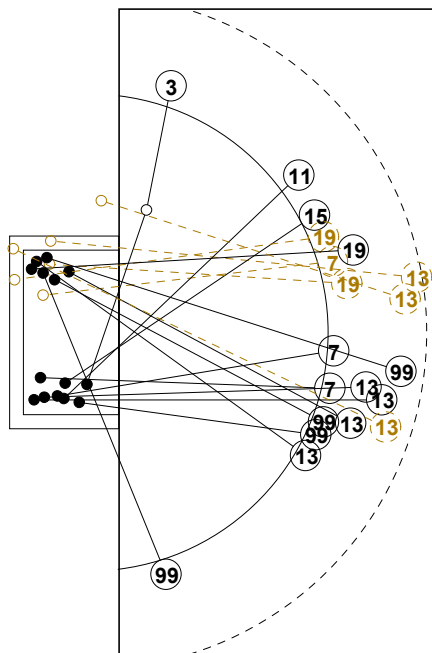

2014 WOMEN'S JUNIOR WORLD CHAMPIONSHIP IN CRO PICTORIAL MATCH STATISTICS

ROUND 3

MATCH 30

201411030-21-1/1

1st Half
15 : 5

2nd Half
12 : 26

2014 WOMEN'S JUNIOR WORLD CHAMPIONSHIP IN CRO

INDV/TEAM MATCH STATISTICS

OFFICIAL
HANDBALL
JUNIOR WOMEN

PRELIMINARY
ROUND 3

GROUP D
MATCH 30

201411030-14-1/2
CAKOVEC
01/07/2014 20:30

No.	Name	Field Shot	Line Shot	Wing Shot	Fast Brk.	Brk. Thr.	Free Thr.	7m Thr.	Total	Rate %	ASST.	ERR.	WAR.	2'	D+DR	TIME
BRAZIL(BRA)																
<i>(COURT PLAYER)</i>																
1	MORESCHI G									0.0%						00:44:30
2	KELLER M. Nadyne		1/2						1/2	50.0%		2				00:23:03
3	GONCALVES R. B.			1/1					1/1	100%		2				00:44:05
5	ANDRADE M. Jade		0/1						0/1	0.0%						00:16:50
6	BARBOSA ALVES A.	0/1	0/2				0/1		0/4	0.0%		1				00:22:28
7	LIMA Tamires M.		4/5					2/2	6/7	85.7%	1					00:38:54
9	DIAS MINTO C.		0/1		1/1				1/2	50.0%		2				00:18:13
11	DA CUNHA B. M.		1/1						1/1	100%		2				00:07:28
12	FONSECA ALVES B.									0.0%		1				00:15:30
13	GUARIEIRO Giulia	0/2	3/3		1/1		0/1		4/7	57.1%		4	1			00:24:56
14	PFIFFER Paloma									0.0%		2	1			00:43:23
15	MATEUS Renata		2/2		1/1				3/3	100%	2					00:41:23
17	DOS SANTOS M. I.									0.0%						00:16:19
19	PESSOA C. G.	1/2	1/2		0/1			1/2	3/7	42.9%		2	1			00:32:21
22	DA SILVA S. F.		1/1						1/1	100%		1				00:03:27
99	MARTINS S.TAUANI	1/1	2/2	1/1	1/1				5/5	100%	3	2				00:27:05
Total		2/6	15/22	2/2	4/5		0/2	3/4	26/41	63.4%	6	21	3			
<i>(GOALKEEPER)</i>																
1	MORESCHI G	7/11	3/4	2/3	1/2			0/1	13/21	61.9%						00:44:30
12	FONSECA ALVES B.	2/4	3/3	0/1	0/1				5/9	55.6%		1				00:15:30
Total		9/15	6/7	2/4	1/3			0/1	18/30	60.0%		1				

COURT PLAYER: GOALS/SHOTS

GOALKEEPER: SAVED/SHOTS

TEAM TOTALS	GOALS	SAVED	MISSED	POST	BLOCKED	TOTAL	RATE(%)
Field Shot	2	1	1	2		6	33.3%
Line Shot	15	5	2			22	68.2%
Wing Shot	2					2	100.0%
Fastbreak	4			1		5	80.0%
Breakthrough							0.0%
Free Throw			2			2	0.0%
7M-Throw	3			1		4	75.0%