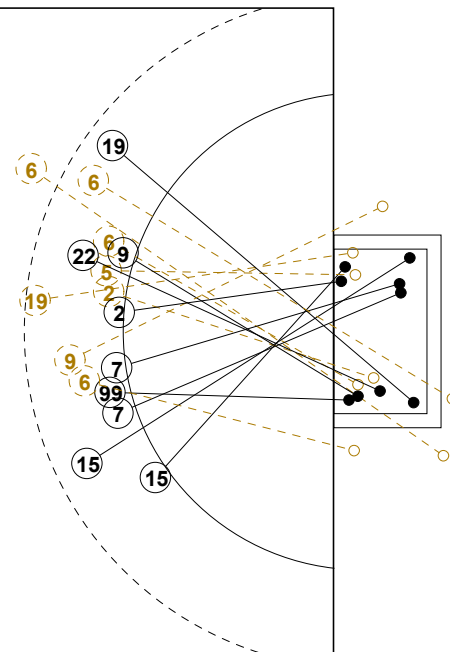

2014 WOMEN'S JUNIOR WORLD CHAMPIONSHIP IN CRO PICTORIAL MATCH STATISTICS

ROUND 3

MATCH 30

201411030-21-1/1

1st Half
15 : 5

2nd Half
12 : 26

2014 WOMEN'S JUNIOR WORLD CHAMPIONSHIP IN CRO

INDV/TEAM MATCH STATISTICS

OFFICIAL
HANDBALL
JUNIOR WOMEN

PRELIMINARY
ROUND 3

GROUP D
MATCH 30

201411030-14-1/2
CAKOVEC
01/07/2014 20:30

No.	Name	Field Shot	Line Shot	Wing Shot	Fast Brk.	Brk. Thr.	Free Thr.	7m Thr.	Total	Rate %	ASST.	ERR.	WAR.	2'	D+DR	TIME
BRAZIL(BRA)																
<i>(COURT PLAYER)</i>																
1	MORESCHI G									0.0%						00:44:30
2	KELLER M. Nadyne		1/2						1/2	50.0%		2				00:23:03
3	GONCALVES R. B.			1/1					1/1	100%		2				00:44:05
5	ANDRADE M. Jade		0/1						0/1	0.0%						00:16:50
6	BARBOSA ALVES A.	0/1	0/2				0/1		0/4	0.0%		1				00:22:28
7	LIMA Tamires M.		4/5					2/2	6/7	85.7%	1					00:38:54
9	DIAS MINTO C.		0/1		1/1				1/2	50.0%		2				00:18:13
11	DA CUNHA B. M.		1/1						1/1	100%		2				00:07:28
12	FONSECA ALVES B.									0.0%		1				00:15:30
13	GUARIEIRO Giulia	0/2	3/3		1/1		0/1		4/7	57.1%		4	1			00:24:56
14	PFIFFER Paloma									0.0%		2	1			00:43:23
15	MATEUS Renata		2/2		1/1				3/3	100%	2					00:41:23
17	DOS SANTOS M. I.									0.0%						00:16:19
19	PESSOA C. G.	1/2	1/2		0/1			1/2	3/7	42.9%		2	1			00:32:21
22	DA SILVA S. F.		1/1						1/1	100%		1				00:03:27
99	MARTINS S.TAUANI	1/1	2/2	1/1	1/1				5/5	100%	3	2				00:27:05
Total		2/6	15/22	2/2	4/5		0/2	3/4	26/41	63.4%	6	21	3			
<i>(GOALKEEPER)</i>																
1	MORESCHI G	7/11	3/4	2/3	1/2			0/1	13/21	61.9%						00:44:30
12	FONSECA ALVES B.	2/4	3/3	0/1	0/1				5/9	55.6%		1				00:15:30
Total		9/15	6/7	2/4	1/3			0/1	18/30	60.0%		1				

COURT PLAYER: GOALS/SHOTS

GOALKEEPER: SAVED/SHOTS

TEAM TOTALS	GOALS	SAVED	MISSED	POST	BLOCKED	TOTAL	RATE(%)
Field Shot	2	1	1	2		6	33.3%
Line Shot	15	5	2			22	68.2%
Wing Shot	2					2	100.0%
Fastbreak	4			1		5	80.0%
Breakthrough							0.0%
Free Throw			2			2	0.0%
7M-Throw	3			1		4	75.0%