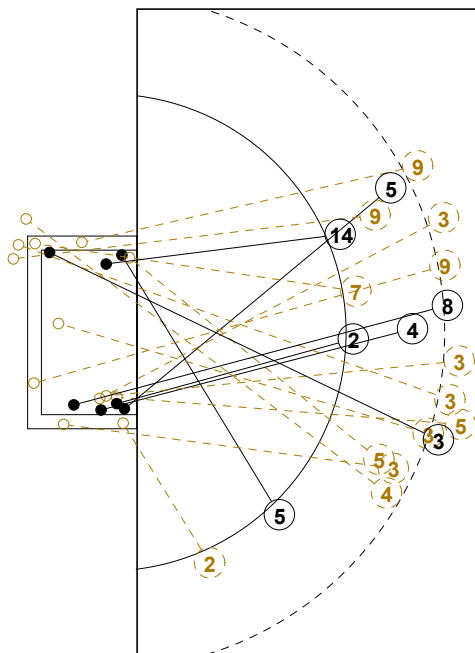

2014 WOMEN'S JUNIOR WORLD CHAMPIONSHIP IN CRO PICTORIAL MATCH STATISTICS

ROUND 3

MATCH 29

201411029-21-1/1

1st Half
10 : 14

2nd Half
24 : 30

2014 WOMEN'S JUNIOR WORLD CHAMPIONSHIP IN CRO

INDV/TEAM MATCH STATISTICS

OFFICIAL
HANDBALL
JUNIOR WOMEN

PRELIMINARY
ROUND 3

GROUP D
MATCH 29

201411029-14-1/2
CAKOVEC
01/07/2014 18:15

No.	Name	Field Shot	Line Shot	Wing Shot	Fast Brk.	Brk. Thr.	Free Thr.	7m Thr.	Total	Rate %	ASST.	ERR.	WAR.	2'	D+DR	TIME
ROMANIA(ROU)																
<i>(COURT PLAYER)</i>																
1	INCULET Ana M.									0.0%						00:07:10
2	TANASIE Ana M.		2/2	1/4	2/2				5/8	62.5%						00:43:45
3	TIRON Bianca E.	1/8							1/8	12.5%				1		00:33:18
4	ZAMFIRESCU Maria	0/1	1/1						1/2	50.0%		1	1			00:18:55
5	PERIANU Gabriela	2/3	0/1		1/1	2/2			5/7	71.4%	2	1				00:46:11
6	CICIC Marina E.									0.0%						00:03:40
7	CARABULEA C. A.				0/1				0/1	0.0%		1	1			00:33:48
8	CONSTANTINESCU M	3/4	2/2	1/1		0/1		4/4	10/12	83.3%	1					00:39:53
9	PRICOPI Dana A.	0/2	0/1			2/3		1/2	3/8	37.5%	1		1			00:42:47
10	POPA Laura P.									0.0%		1		1		00:18:20
12	SERBAN Elena									0.0%	1	1				00:28:47
13	SAFTA Nicoleta F									0.0%						00:20:47
14	CHIRICUTA A. E.		1/1	1/1	2/3				4/5	80.0%	1					00:39:53
15	CIRJAN Roxana D.		1/1						1/1	100%						00:18:36
16	DEDU Denisa S.									0.0%	1	1				00:24:03
Total		6/18	7/9	3/6	5/7	4/6		5/6	30/52	57.7%	7	6	3	2		
<i>(GOALKEEPER)</i>																
1	INCULET Ana M.			0/2					0/2	0.0%						00:07:10
12	SERBAN Elena	0/1	0/3	3/7		0/3		1/3	4/17	23.5%	1	1				00:28:47
16	DEDU Denisa S.	0/3	0/1	1/2	0/1	0/3			1/10	10.0%	1	1				00:24:03
Total		0/4	0/4	4/11	0/1	0/6		1/3	5/29	17.2%	2	2				

COURT PLAYER: GOALS/SHOTS

GOALKEEPER: SAVED/SHOTS

TEAM TOTALS	GOALS	SAVED	MISSED	POST	BLOCKED	TOTAL	RATE(%)
Field Shot	6	5	2	4	1	18	33.3%
Line Shot	7	1	1			9	77.8%
Wing Shot	3	1	1	1		6	50.0%
Fastbreak	5	1		1		7	71.4%
Breakthrough	4	1		1		6	66.7%
Free Throw							0.0%
7M-Throw	5	1				6	83.3%