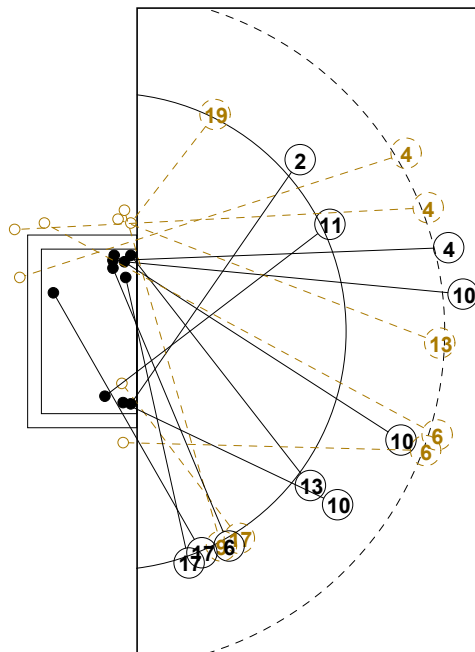

2014 WOMEN'S JUNIOR WORLD CHAMPIONSHIP IN CRO PICTORIAL MATCH STATISTICS

ROUND 3

MATCH 29

201411029-21-1/1

1st Half
10 : 14

2nd Half
24 : 30

2014 WOMEN'S JUNIOR WORLD CHAMPIONSHIP IN CRO

INDV/TEAM MATCH STATISTICS

OFFICIAL
HANDBALL
JUNIOR WOMEN

PRELIMINARY
ROUND 3

GROUP D
MATCH 29

201411029-14-1/2
CAKOVEC
01/07/2014 18:15

No.	Name	Field Shot	Line Shot	Wing Shot	Fast Brk.	Brk. Thr.	Free Thr.	7m Thr.	Total	Rate %	ASST.	ERR.	WAR.	2'	D+DR	TIME
ROMANIA(ROU)																
<i>(COURT PLAYER)</i>																
1	INCULET Ana M.									0.0%						00:07:10
2	TANASIE Ana M.		2/2	1/4	2/2				5/8	62.5%						00:43:45
3	TIRON Bianca E.	1/8							1/8	12.5%				1		00:33:18
4	ZAMFIRESCU Maria	0/1	1/1						1/2	50.0%		1	1			00:18:55
5	PERIANU Gabriela	2/3	0/1		1/1	2/2			5/7	71.4%	2	1				00:46:11
6	CICIC Marina E.									0.0%						00:03:40
7	CARABULEA C. A.				0/1				0/1	0.0%		1	1			00:33:48
8	CONSTANTINESCU M	3/4	2/2	1/1		0/1		4/4	10/12	83.3%	1					00:39:53
9	PRICOPI Dana A.	0/2	0/1			2/3		1/2	3/8	37.5%	1		1			00:42:47
10	POPA Laura P.									0.0%		1		1		00:18:20
12	SERBAN Elena									0.0%	1	1				00:28:47
13	SAFTA Nicoleta F									0.0%						00:20:47
14	CHIRICUTA A. E.		1/1	1/1	2/3				4/5	80.0%	1					00:39:53
15	CIRJAN Roxana D.		1/1						1/1	100%						00:18:36
16	DEDU Denisa S.									0.0%	1	1				00:24:03
Total		6/18	7/9	3/6	5/7	4/6		5/6	30/52	57.7%	7	6	3	2		
<i>(GOALKEEPER)</i>																
1	INCULET Ana M.			0/2					0/2	0.0%						00:07:10
12	SERBAN Elena	0/1	0/3	3/7		0/3		1/3	4/17	23.5%	1	1				00:28:47
16	DEDU Denisa S.	0/3	0/1	1/2	0/1	0/3			1/10	10.0%	1	1				00:24:03
Total		0/4	0/4	4/11	0/1	0/6		1/3	5/29	17.2%	2	2				

COURT PLAYER: GOALS/SHOTS

GOALKEEPER: SAVED/SHOTS

TEAM TOTALS	GOALS	SAVED	MISSED	POST	BLOCKED	TOTAL	RATE(%)
Field Shot	6	5	2	4	1	18	33.3%
Line Shot	7	1	1			9	77.8%
Wing Shot	3	1	1	1		6	50.0%
Fastbreak	5	1		1		7	71.4%
Breakthrough	4	1		1		6	66.7%
Free Throw							0.0%
7M-Throw	5	1				6	83.3%