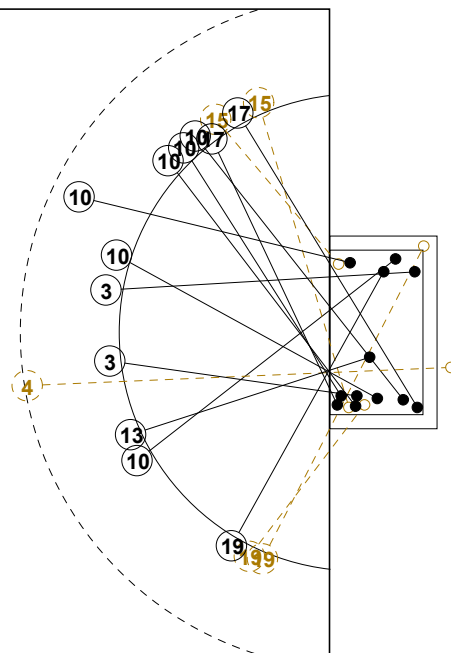

2014 WOMEN'S JUNIOR WORLD CHAMPIONSHIP IN CRO PICTORIAL MATCH STATISTICS

ROUND 3

MATCH 29

201411029-21-1/1

1st Half
10 : 14

2nd Half
24 : 30

2014 WOMEN'S JUNIOR WORLD CHAMPIONSHIP IN CRO

INDV/TEAM MATCH STATISTICS

OFFICIAL
HANDBALL
JUNIOR WOMEN

PRELIMINARY
ROUND 3

GROUP D
MATCH 29

201411029-14-1/2
CAKOVEC
01/07/2014 18:15

No.	Name	Field Shot	Line Shot	Wing Shot	Fast Brk.	Brk. Thr.	Free Thr.	7m Thr.	Total	Rate %	ASST.	ERR.	WAR.	2'	D+DR	TIME
ROMANIA(ROU)																
<i>(COURT PLAYER)</i>																
1	INCULET Ana M.									0.0%						00:07:10
2	TANASIE Ana M.		2/2	1/4	2/2				5/8	62.5%						00:43:45
3	TIRON Bianca E.	1/8							1/8	12.5%				1		00:33:18
4	ZAMFIRESCU Maria	0/1	1/1						1/2	50.0%		1	1			00:18:55
5	PERIANU Gabriela	2/3	0/1		1/1	2/2			5/7	71.4%	2	1				00:46:11
6	CICIC Marina E.									0.0%						00:03:40
7	CARABULEA C. A.				0/1				0/1	0.0%		1	1			00:33:48
8	CONSTANTINESCU M	3/4	2/2	1/1		0/1		4/4	10/12	83.3%	1					00:39:53
9	PRICOPI Dana A.	0/2	0/1			2/3		1/2	3/8	37.5%	1		1			00:42:47
10	POPA Laura P.									0.0%		1		1		00:18:20
12	SERBAN Elena									0.0%	1	1				00:28:47
13	SAFTA Nicoleta F									0.0%						00:20:47
14	CHIRICUTA A. E.		1/1	1/1	2/3				4/5	80.0%	1					00:39:53
15	CIRJAN Roxana D.		1/1						1/1	100%						00:18:36
16	DEDU Denisa S.									0.0%	1	1				00:24:03
Total		6/18	7/9	3/6	5/7	4/6		5/6	30/52	57.7%	7	6	3	2		
<i>(GOALKEEPER)</i>																
1	INCULET Ana M.			0/2					0/2	0.0%						00:07:10
12	SERBAN Elena	0/1	0/3	3/7		0/3		1/3	4/17	23.5%	1	1				00:28:47
16	DEDU Denisa S.	0/3	0/1	1/2	0/1	0/3			1/10	10.0%	1	1				00:24:03
Total		0/4	0/4	4/11	0/1	0/6		1/3	5/29	17.2%	2	2				

COURT PLAYER: GOALS/SHOTS

GOALKEEPER: SAVED/SHOTS

TEAM TOTALS	GOALS	SAVED	MISSED	POST	BLOCKED	TOTAL	RATE(%)
Field Shot	6	5	2	4	1	18	33.3%
Line Shot	7	1	1			9	77.8%
Wing Shot	3	1	1	1		6	50.0%
Fastbreak	5	1		1		7	71.4%
Breakthrough	4	1		1		6	66.7%
Free Throw							0.0%
7M-Throw	5	1				6	83.3%