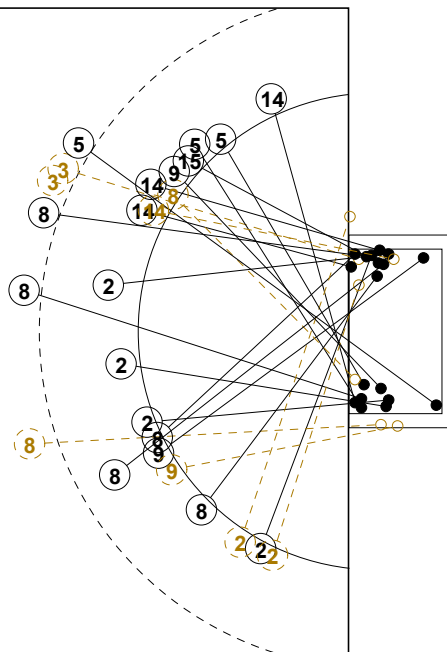

2014 WOMEN'S JUNIOR WORLD CHAMPIONSHIP IN CRO PICTORIAL MATCH STATISTICS

ROUND 3

MATCH 29

201411029-21-1/1

1st Half
10 : 14

2nd Half
24 : 30

2014 WOMEN'S JUNIOR WORLD CHAMPIONSHIP IN CRO

INDV/TEAM MATCH STATISTICS

OFFICIAL
HANDBALL
JUNIOR WOMEN

PRELIMINARY
ROUND 3

GROUP D
MATCH 29

201411029-14-1/2
CAKOVEC
01/07/2014 18:15

No.	Name	Field Shot	Line Shot	Wing Shot	Fast Brk.	Brk. Thr.	Free Thr.	7m Thr.	Total	Rate %	ASST.	ERR.	WAR.	2'	D+DR	TIME
ROMANIA(ROU)																
<i>(COURT PLAYER)</i>																
1	INCULET Ana M.									0.0%						00:07:10
2	TANASIE Ana M.		2/2	1/4	2/2				5/8	62.5%						00:43:45
3	TIRON Bianca E.	1/8							1/8	12.5%				1		00:33:18
4	ZAMFIRESCU Maria	0/1	1/1						1/2	50.0%		1	1			00:18:55
5	PERIANU Gabriela	2/3	0/1		1/1	2/2			5/7	71.4%	2	1				00:46:11
6	CICIC Marina E.									0.0%						00:03:40
7	CARABULEA C. A.				0/1				0/1	0.0%		1	1			00:33:48
8	CONSTANTINESCU M	3/4	2/2	1/1		0/1		4/4	10/12	83.3%	1					00:39:53
9	PRICOPI Dana A.	0/2	0/1			2/3		1/2	3/8	37.5%	1		1			00:42:47
10	POPA Laura P.									0.0%		1		1		00:18:20
12	SERBAN Elena									0.0%	1	1				00:28:47
13	SAFTA Nicoleta F									0.0%						00:20:47
14	CHIRICUTA A. E.		1/1	1/1	2/3				4/5	80.0%	1					00:39:53
15	CIRJAN Roxana D.		1/1						1/1	100%						00:18:36
16	DEDU Denisa S.									0.0%	1	1				00:24:03
Total		6/18	7/9	3/6	5/7	4/6		5/6	30/52	57.7%	7	6	3	2		
<i>(GOALKEEPER)</i>																
1	INCULET Ana M.			0/2					0/2	0.0%						00:07:10
12	SERBAN Elena	0/1	0/3	3/7		0/3		1/3	4/17	23.5%	1	1				00:28:47
16	DEDU Denisa S.	0/3	0/1	1/2	0/1	0/3			1/10	10.0%	1	1				00:24:03
Total		0/4	0/4	4/11	0/1	0/6		1/3	5/29	17.2%	2	2				

COURT PLAYER: GOALS/SHOTS

GOALKEEPER: SAVED/SHOTS

TEAM TOTALS	GOALS	SAVED	MISSED	POST	BLOCKED	TOTAL	RATE(%)
Field Shot	6	5	2	4	1	18	33.3%
Line Shot	7	1	1			9	77.8%
Wing Shot	3	1	1	1		6	50.0%
Fastbreak	5	1		1		7	71.4%
Breakthrough	4	1		1		6	66.7%
Free Throw							0.0%
7M-Throw	5	1				6	83.3%