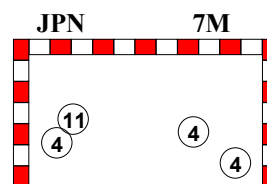

2014 WOMEN'S JUNIOR WORLD CHAMPIONSHIP IN CRO PICTORIAL MATCH STATISTICS

ROUND 3

MATCH 27

201411027-21-1/1

1st Half
10 : 16

2nd Half
30 : 27

2014 WOMEN'S JUNIOR WORLD CHAMPIONSHIP IN CRO

INDV/TEAM MATCH STATISTICS