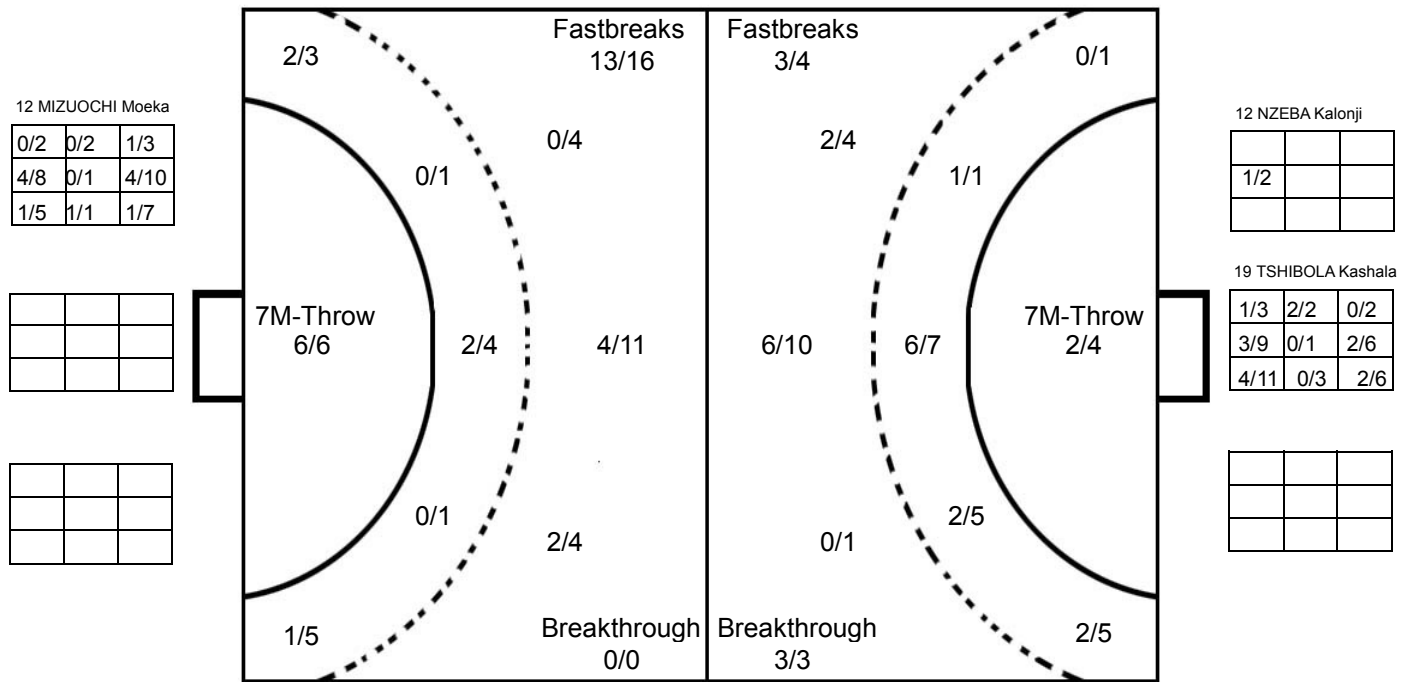

2014 WOMEN'S JUNIOR WORLD CHAMPIONSHIP IN CRO
MATCH SHOT REPORT

ROUND 3

MATCH 27

201411027-41-1/1

JAPAN

Table listing player statistics for Japan, including names like MORIMURA Moku, NAGATA Mika, IWABUCHI Ikumi, etc., and their respective shot counts in a grid format.