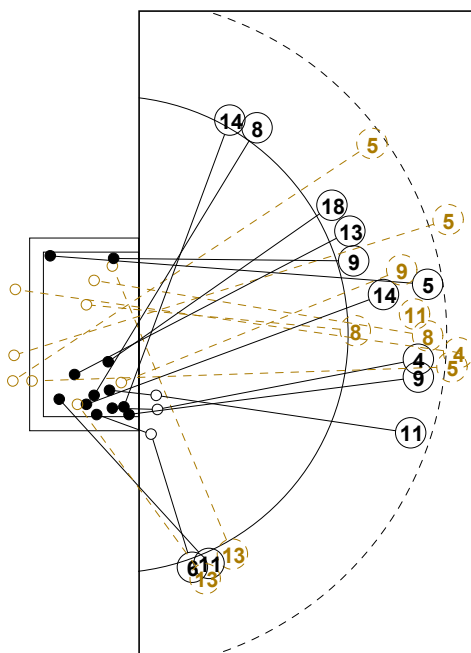

2014 WOMEN'S JUNIOR WORLD CHAMPIONSHIP IN CRO PICTORIAL MATCH STATISTICS

ROUND 3

MATCH 27

201411027-21-1/1

1st Half
10 : 16

2nd Half
30 : 27

2014 WOMEN'S JUNIOR WORLD CHAMPIONSHIP IN CRO

INDV/TEAM MATCH STATISTICS

OFFICIAL
HANDBALL
JUNIOR WOMEN

PRELIMINARY
ROUND 3

GROUP C
MATCH 27

201411027-14-1/2
KOPRIVNICA
01/07/2014 20:30

No.	Name	Field Shot	Line Shot	Wing Shot	Fast Brk.	Brk. Thr.	Free Thr.	7m Thr.	Total	Rate %	ASST.	ERR.	WAR.	2'	D+DR	TIME
JAPAN(JPN)																
<i>(COURT PLAYER)</i>																
1	MORIMURA Moku									0.0%						00:00:00
2	NAGATA Mika				1/1				1/1	100%			1	2		00:31:31
3	IWABUCHI Ikumi									0.0%						00:00:00
4	SASAKI Haruno	2/8			0/1			5/5	7/14	50.0%	2	1		1		00:59:57
5	FUKATA Ayaka	1/4							1/4	25.0%	2	1	1			00:47:42
6	ETO Mika			1/1					1/1	100%		1				00:05:02
7	KITAHARA Yumi	0/2			2/2				2/4	50.0%	1					00:11:01
8	HOSHINO Chiharu	0/1			1/2				1/3	33.3%						00:23:38
9	IWASAKI Narumi	1/2	1/3		3/3				5/8	62.5%		2				01:00:00
10	SINGH Amika									0.0%						00:00:00
11	MITA Miki	1/1	1/2		1/1			1/1	4/5	80.0%		1				00:12:10
12	MIZUOCHI Moeka									0.0%		1				01:00:00
13	TAMURA Misaki	1/1	0/1	0/4	2/2				3/8	37.5%		5		1		00:44:48
14	AKIYAMA Natsumi			2/3	2/3				4/6	66.7%		1	1	1		00:49:17
16	BABA Atsuko									0.0%						00:00:00
18	KAWANO Moe				1/1				1/1	100%						00:10:43
Total		6/19	2/6	3/8	13/16			6/6	30/55	54.5%	5	13	3	5		
<i>(GOALKEEPER)</i>																
12	MIZUOCHI Moeka	3/11	4/13	2/4	1/4	0/3	1/1	1/3	12/39	30.8%		1				01:00:00
Total		3/11	4/13	2/4	1/4	0/3	1/1	1/3	12/39	30.8%		1				