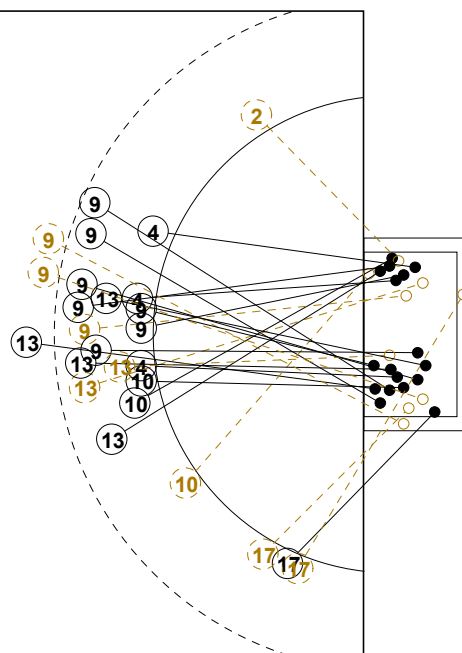

2014 WOMEN'S JUNIOR WORLD CHAMPIONSHIP IN CRO PICTORIAL MATCH STATISTICS

ROUND 3

MATCH 27

201411027-21-1/1

1st Half
10 : 16

2nd Half
30 : 27

2014 WOMEN'S JUNIOR WORLD CHAMPIONSHIP IN CRO

INDV/TEAM MATCH STATISTICS

OFFICIAL
HANDBALL
JUNIOR WOMEN

PRELIMINARY
ROUND 3

GROUP C
MATCH 27

201411027-14-1/2
KOPRIVNICA
01/07/2014 20:30

No.	Name	Field Shot	Line Shot	Wing Shot	Fast Brk.	Brk. Thr.	Free Thr.	7m Thr.	Total	Rate %	ASST.	ERR.	WAR.	2'	D+DR	TIME
JAPAN(JPN)																
<i>(COURT PLAYER)</i>																
1	MORIMURA Moku									0.0%						00:00:00
2	NAGATA Mika				1/1				1/1	100%			1	2		00:31:31
3	IWABUCHI Ikumi									0.0%						00:00:00
4	SASAKI Haruno	2/8			0/1			5/5	7/14	50.0%	2	1		1		00:59:57
5	FUKATA Ayaka	1/4							1/4	25.0%	2	1	1			00:47:42
6	ETO Mika			1/1					1/1	100%		1				00:05:02
7	KITAHARA Yumi	0/2			2/2				2/4	50.0%	1					00:11:01
8	HOSHINO Chiharu	0/1			1/2				1/3	33.3%						00:23:38
9	IWASAKI Narumi	1/2	1/3		3/3				5/8	62.5%		2				01:00:00
10	SINGH Amika									0.0%						00:00:00
11	MITA Miki	1/1	1/2		1/1			1/1	4/5	80.0%		1				00:12:10
12	MIZUOCHI Moeka									0.0%		1				01:00:00
13	TAMURA Misaki	1/1	0/1	0/4	2/2				3/8	37.5%		5		1		00:44:48
14	AKIYAMA Natsumi			2/3	2/3				4/6	66.7%		1	1	1		00:49:17
16	BABA Atsuko									0.0%						00:00:00
18	KAWANO Moe				1/1				1/1	100%						00:10:43
Total		6/19	2/6	3/8	13/16			6/6	30/55	54.5%	5	13	3	5		
<i>(GOALKEEPER)</i>																
12	MIZUOCHI Moeka	3/11	4/13	2/4	1/4	0/3	1/1	1/3	12/39	30.8%		1				01:00:00
Total		3/11	4/13	2/4	1/4	0/3	1/1	1/3	12/39	30.8%		1				