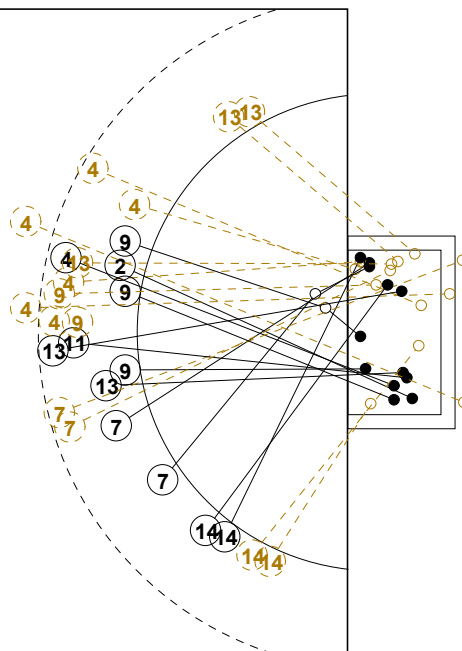

2014 WOMEN'S JUNIOR WORLD CHAMPIONSHIP IN CRO PICTORIAL MATCH STATISTICS

ROUND 3

MATCH 27

201411027-21-1/1

1st Half
10 : 16

2nd Half
30 : 27

2014 WOMEN'S JUNIOR WORLD CHAMPIONSHIP IN CRO

INDV/TEAM MATCH STATISTICS

OFFICIAL
HANDBALL
JUNIOR WOMEN

PRELIMINARY
ROUND 3

GROUP C
MATCH 27

201411027-14-1/2
KOPRIVNICA
01/07/2014 20:30

No.	Name	Field Shot	Line Shot	Wing Shot	Fast Brk.	Brk. Thr.	Free Thr.	7m Thr.	Total	Rate %	ASST.	ERR.	WAR.	2'	D+DR	TIME
JAPAN(JPN)																
<i>(COURT PLAYER)</i>																
1	MORIMURA Moku									0.0%						00:00:00
2	NAGATA Mika				1/1				1/1	100%			1	2		00:31:31
3	IWABUCHI Ikumi									0.0%						00:00:00
4	SASAKI Haruno	2/8			0/1			5/5	7/14	50.0%	2	1		1		00:59:57
5	FUKATA Ayaka	1/4							1/4	25.0%	2	1	1			00:47:42
6	ETO Mika			1/1					1/1	100%		1				00:05:02
7	KITAHARA Yumi	0/2			2/2				2/4	50.0%	1					00:11:01
8	HOSHINO Chiharu	0/1			1/2				1/3	33.3%						00:23:38
9	IWASAKI Narumi	1/2	1/3		3/3				5/8	62.5%		2				01:00:00
10	SINGH Amika									0.0%						00:00:00
11	MITA Miki	1/1	1/2		1/1			1/1	4/5	80.0%		1				00:12:10
12	MIZUOCHI Moeka									0.0%		1				01:00:00
13	TAMURA Misaki	1/1	0/1	0/4	2/2				3/8	37.5%		5		1		00:44:48
14	AKIYAMA Natsumi			2/3	2/3				4/6	66.7%		1	1	1		00:49:17
16	BABA Atsuko									0.0%						00:00:00
18	KAWANO Moe				1/1				1/1	100%						00:10:43
Total		6/19	2/6	3/8	13/16			6/6	30/55	54.5%	5	13	3	5		
<i>(GOALKEEPER)</i>																
12	MIZUOCHI Moeka	3/11	4/13	2/4	1/4	0/3	1/1	1/3	12/39	30.8%		1				01:00:00
Total		3/11	4/13	2/4	1/4	0/3	1/1	1/3	12/39	30.8%		1				