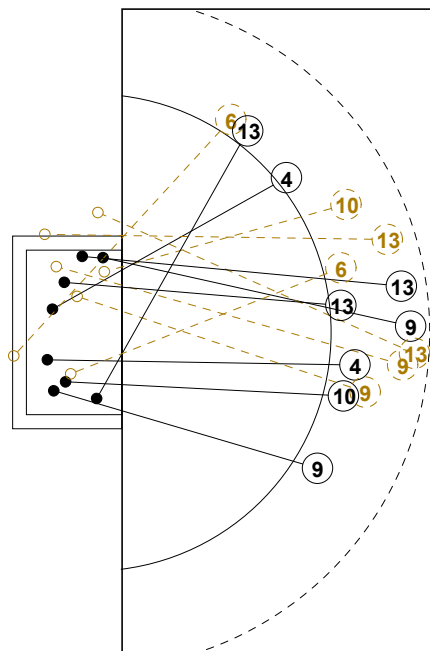

2014 WOMEN'S JUNIOR WORLD CHAMPIONSHIP IN CRO PICTORIAL MATCH STATISTICS

ROUND 3

MATCH 27

201411027-21-1/1

1st Half
10 : 16

2nd Half
30 : 27

2014 WOMEN'S JUNIOR WORLD CHAMPIONSHIP IN CRO

INDV/TEAM MATCH STATISTICS

OFFICIAL
HANDBALL
JUNIOR WOMEN

PRELIMINARY
ROUND 3

GROUP C
MATCH 27

201411027-14-1/2
KOPRIVNICA
01/07/2014 20:30

No.	Name	Field Shot	Line Shot	Wing Shot	Fast Brk.	Brk. Thr.	Free Thr.	7m Thr.	Total	Rate %	ASST.	ERR.	WAR.	2'	D+DR	TIME
JAPAN(JPN)																
<i>(COURT PLAYER)</i>																
1	MORIMURA Moku									0.0%						00:00:00
2	NAGATA Mika				1/1				1/1	100%			1	2		00:31:31
3	IWABUCHI Ikumi									0.0%						00:00:00
4	SASAKI Haruno	2/8			0/1			5/5	7/14	50.0%	2	1		1		00:59:57
5	FUKATA Ayaka	1/4							1/4	25.0%	2	1	1			00:47:42
6	ETO Mika			1/1					1/1	100%		1				00:05:02
7	KITAHARA Yumi	0/2			2/2				2/4	50.0%	1					00:11:01
8	HOSHINO Chiharu	0/1			1/2				1/3	33.3%						00:23:38
9	IWASAKI Narumi	1/2	1/3		3/3				5/8	62.5%		2				01:00:00
10	SINGH Amika									0.0%						00:00:00
11	MITA Miki	1/1	1/2		1/1			1/1	4/5	80.0%		1				00:12:10
12	MIZUOCHI Moeka									0.0%		1				01:00:00
13	TAMURA Misaki	1/1	0/1	0/4	2/2				3/8	37.5%		5		1		00:44:48
14	AKIYAMA Natsumi			2/3	2/3				4/6	66.7%		1	1	1		00:49:17
16	BABA Atsuko									0.0%						00:00:00
18	KAWANO Moe				1/1				1/1	100%						00:10:43
Total		6/19	2/6	3/8	13/16			6/6	30/55	54.5%	5	13	3	5		
<i>(GOALKEEPER)</i>																
12	MIZUOCHI Moeka	3/11	4/13	2/4	1/4	0/3	1/1	1/3	12/39	30.8%		1				01:00:00
Total		3/11	4/13	2/4	1/4	0/3	1/1	1/3	12/39	30.8%		1				

COURT PLAYER: GOALS/SHOTS

GOALKEEPER: SAVED/SHOTS

TEAM TOTALS	GOALS	SAVED	MISSED	POST	BLOCKED	TOTAL	RATE(%)
Field Shot	6	5	5	2	1	19	31.6%
Line Shot	2	2			2	6	33.3%
Wing Shot	3	5				8	37.5%
Fastbreak	13	3				16	81.3%
Breakthrough							0.0%
Free Throw							0.0%
7M-Throw	6					6	100.0%