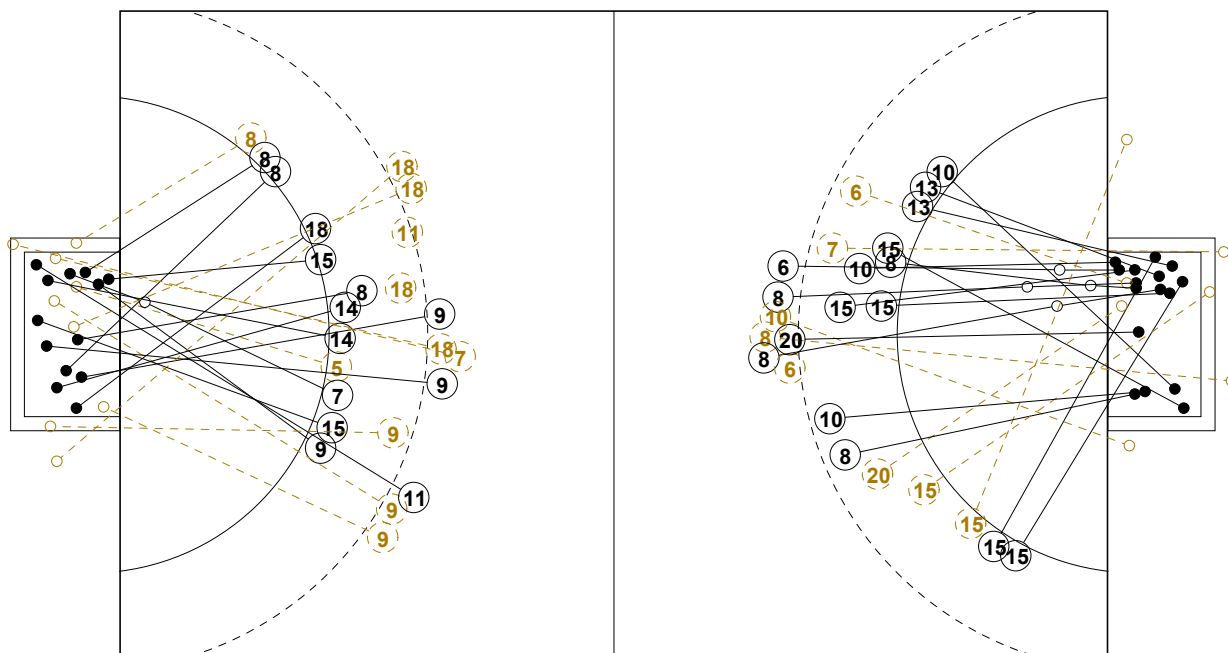

2014 WOMEN'S JUNIOR WORLD CHAMPIONSHIP IN CRO PICTORIAL MATCH STATISTICS

ROUND 3

MATCH 26

201411026-21-1/1

21

1st Half
12 : 9

2nd Half
23 : 28

2014 WOMEN'S JUNIOR WORLD CHAMPIONSHIP IN CRO

INDV/TEAM MATCH STATISTICS

OFFICIAL
HANDBALL
JUNIOR WOMEN

PRELIMINARY
ROUND 3

GROUP C
MATCH 26

201411026-14-1/2
KOPRIVNICA
01/07/2014 18:15

No.	Name	Field Shot	Line Shot	Wing Shot	Fast Brk.	Brk. Thr.	Free Thr.	7m Thr.	Total	Rate %	ASST.	ERR.	WAR.	2'	D+DR	TIME
FRANCE(FRA)																
<i>(COURT PLAYER)</i>																
6	HORACEK Tamara	1/5						1/1	2/6	33.3%		1		1		00:26:20
7	FRECON Alizee	0/1				0/1			0/2	0.0%		2				00:31:18
8	FLIPPES Laura	3/4				2/2			5/6	83.3%		2				00:31:13
9	ZAZAI Sabrina		1/1					1/1	2/2	100%						00:16:18
10	NIAKATE K.	0/4	1/1		0/1	4/4			5/10	50.0%		3	1			00:48:17
11	SY Dienaba			1/1	1/1				2/2	100%						00:23:45
12	GABRIEL C.									0.0%		1				00:41:48
13	CAMARA Doungou		1/1		2/2				3/3	100%						00:11:39
14	TOTH Lilla									0.0%		2				00:37:17
15	PROUVENSIER M.		1/1	3/4	2/3				6/8	75.0%	1	1				00:43:41
16	DANGUEUGER D.									0.0%	1					00:18:12
19	KPODAR Deborah									0.0%		1				00:07:55
20	BURLET Lindsay	1/3	1/2		0/1				2/6	33.3%	1		1			00:26:16
21	AGATHE Melissa							0/2	0/2	0.0%						00:00:55
22	BOUQUET Chloe				1/1				1/1	100%			1			00:36:26
23	ZULEMARO Kellya		0/1						0/1	0.0%				1		00:18:15
Total		5/17	5/7	4/5	6/9	6/7		2/4	28/49	57.1%	3	13	3	2		
<i>(GOALKEEPER)</i>																
12	GABRIEL C.	3/6	0/3		0/3	0/1	1/1	0/2	4/16	25.0%		1				00:41:48
16	DANGUEUGER D.	2/5	1/3	0/1		0/3		0/2	3/14	21.4%	1					00:18:12
Total		5/11	1/6	0/1	0/3	0/4	1/1	0/4	7/30	23.3%	1	1				

COURT PLAYER: GOALS/SHOTS

GOALKEEPER: SAVED/SHOTS

TEAM TOTALS	GOALS	SAVED	MISSED	POST	BLOCKED	TOTAL	RATE(%)
Field Shot	5	3	5	1	3	17	29.4%
Line Shot	5	1		1		7	71.4%
Wing Shot	4		1			5	80.0%
Fastbreak	6	1	1	1		9	66.7%
Breakthrough	6		1			7	85.7%
Free Throw							0.0%
7M-Throw	2	1	1			4	50.0%