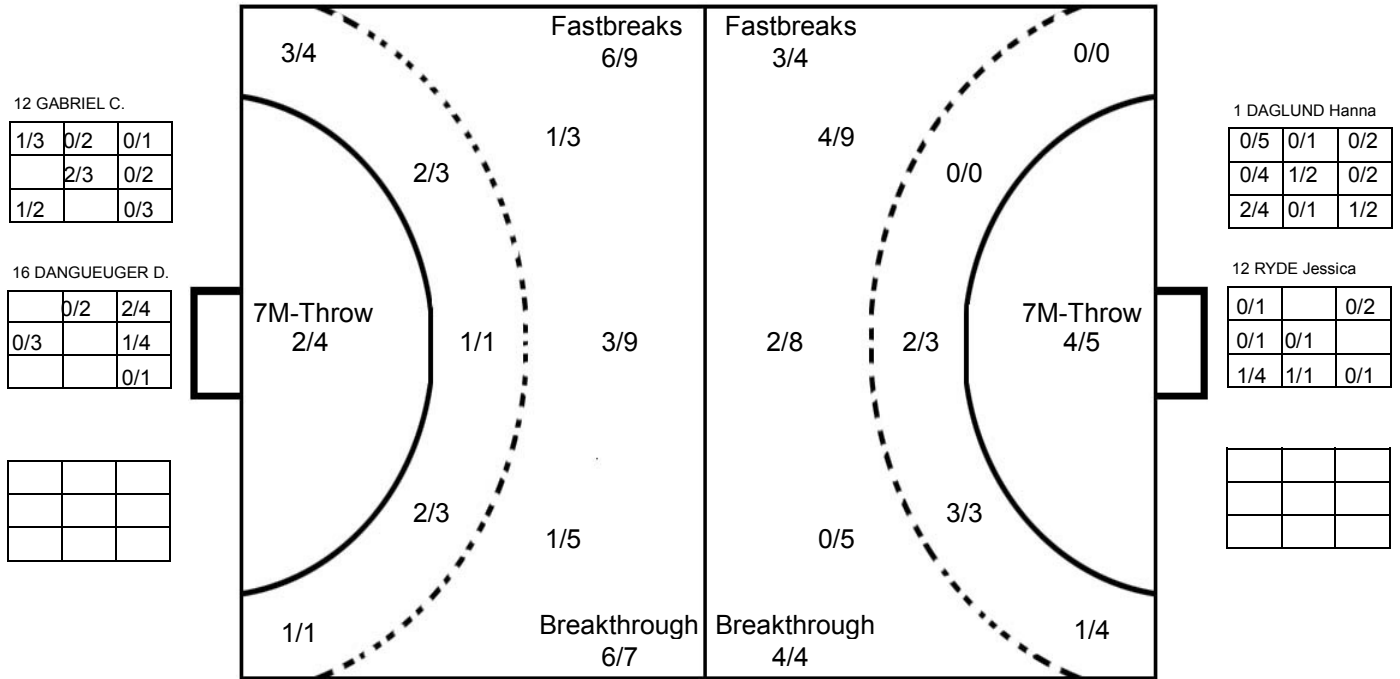

COURT PLAYER: GOALS/SHOTS

GOALKEEPER: SAVED/SHOTS

TEAM TOTALS	GOALS	SAVED	MISSED	POST	BLOCKED	TOTAL	RATE(%)
Field Shot	6	5	3	2	4	20	30.0%
Line Shot	5	1				6	83.3%
Wing Shot	1		1	2		4	25.0%
Fastbreak	3		1			4	75.0%
Breakthrough	4					4	100.0%
Free Throw		1	1			2	0.0%
7M-Throw	4			1		5	80.0%

2014 WOMEN'S JUNIOR WORLD CHAMPIONSHIP IN CRO

MATCH SHOT REPORT

ROUND 3

MATCH 26

201411026-41-1/1

FRANCE

6 HORACEK Tamara 1 1 Post - 0 Miss - 0 Block - 2	7 FRECON Alizee Post - 0 Miss - 2 Block - 0	8 FLIPPES Laura 2 2 Post - 0 Miss - 1 Block - 0	9 ZAZAI Sabrina 1 1 Post - 0 Miss - 0 Block - 0	10 NIAKATE K. 1 1 1 Post - 0 Miss - 2 Block - 1	11 SY Dienaba 1 1 Post - 0 Miss - 0 Block - 0	12 GABRIEL C. Post - 0 Miss - 0 Block - 0	13 CAMARA Doungou 1 1 Post - 0 Miss - 0 Block - 0
14 TOTH Lilla Post - 0 Miss - 0 Block - 0	15 PROUVENSIER M. 2 1 1 1 Post - 1 Miss - 1 Block - 0	16 DANGUEUGER D. Post - 0 Miss - 0 Block - 0	19 KPODAR Deborah Post - 0 Miss - 0 Block - 0	20 BURLET Lindsay 1 1 Post - 1 Miss - 2 Block - 0	21 AGATHE Melissa Post - 0 Miss - 1 Block - 0	22 BOUQUET Chloe 1 Post - 0 Miss - 0 Block - 0	23 ZULEMARIO Kellya Post - 1 Miss - 0 Block - 0