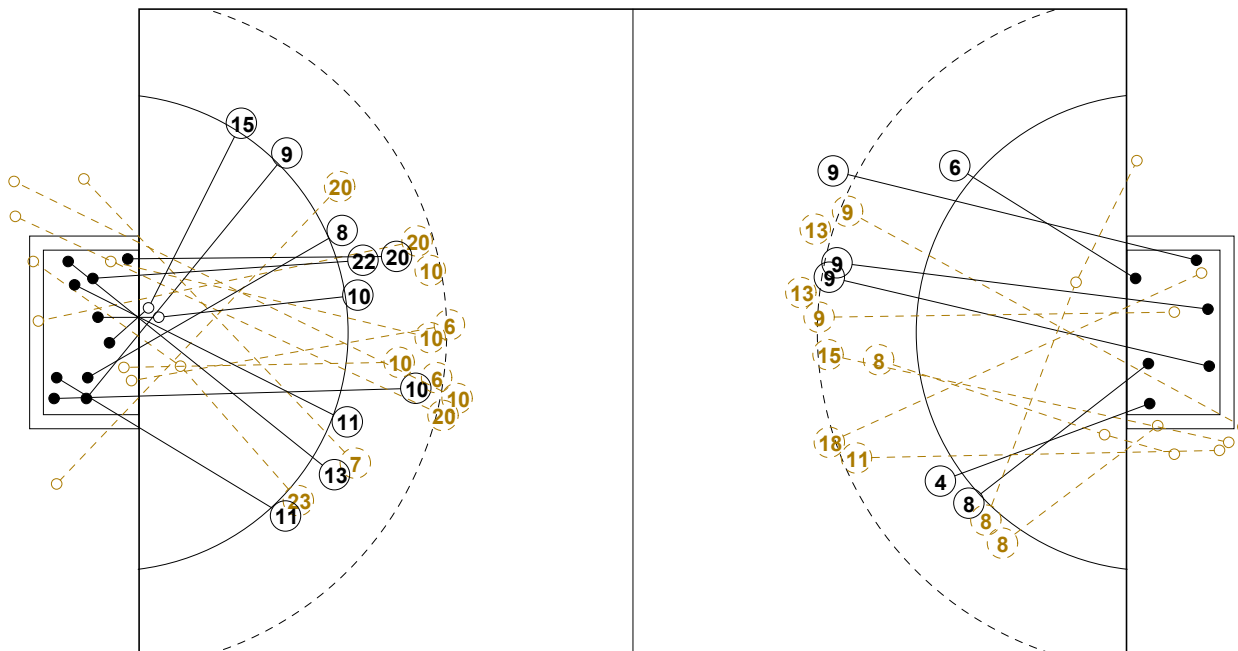

2014 WOMEN'S JUNIOR WORLD CHAMPIONSHIP IN CRO PICTORIAL MATCH STATISTICS

ROUND 3

MATCH 26

201411026-21-1/1

21

1st Half
12 : 9

2nd Half
23 : 28

2014 WOMEN'S JUNIOR WORLD CHAMPIONSHIP IN CRO

COURT PLAYER: GOALS/SHOTS

GOALKEEPER: SAVED/SHOTS

TEAM TOTALS	GOALS	SAVED	MISSED	POST	BLOCKED	TOTAL	RATE(%)
Field Shot	5	3	5	1	3	17	29.4%
Line Shot	5	1		1		7	71.4%
Wing Shot	4		1			5	80.0%
Fastbreak	6	1	1	1		9	66.7%
Breakthrough	6		1			7	85.7%
Free Throw							0.0%
7M-Throw	2	1	1			4	50.0%