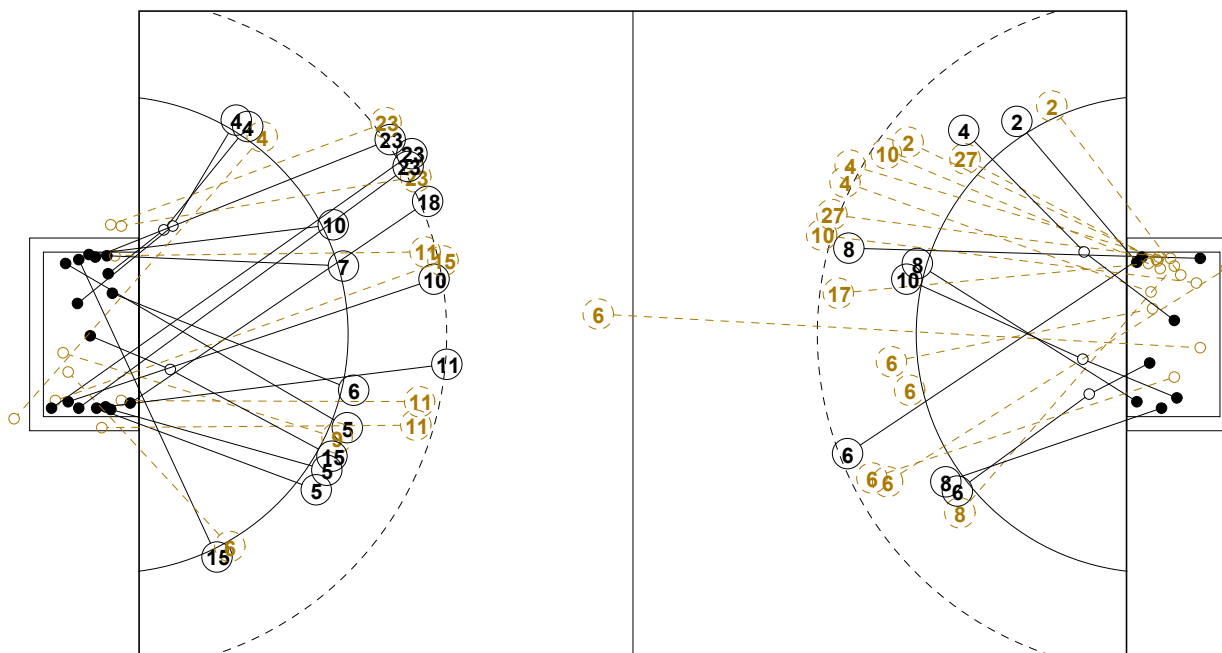

# 2014 WOMEN'S JUNIOR WORLD CHAMPIONSHIP IN CRO PICTORIAL MATCH STATISTICS

ROUND 2

MATCH 23

201411023-21-1/1

1st Half  
12 : 17

2nd Half  
36 : 22