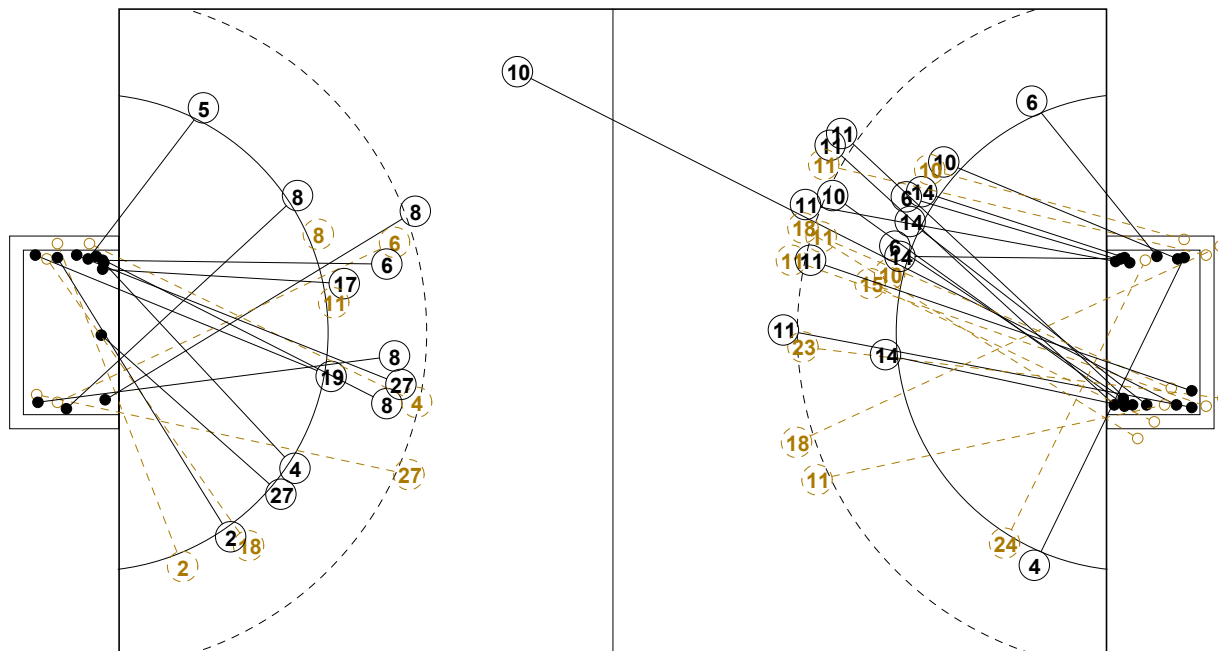

# 2014 WOMEN'S JUNIOR WORLD CHAMPIONSHIP IN CRO PICTORIAL MATCH STATISTICS

ROUND 2

MATCH 23

201411023-21-1/1

1st Half  
12 : 17

2nd Half  
36 : 22