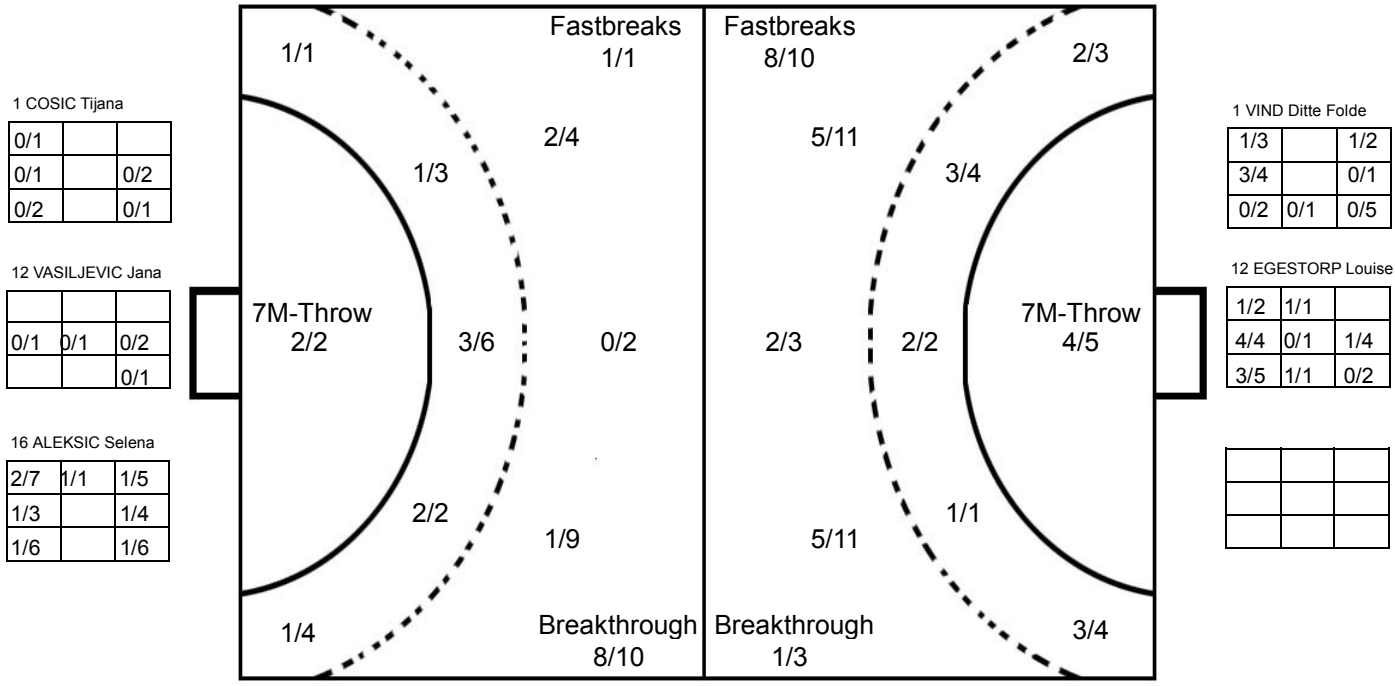

## GOALKEEPER: SAVED/SHOTS

| TEAM TOTALS  | GOALS | SAVED | MISSED | POST | BLOCKED | TOTAL | RATE(%) |
|--------------|-------|-------|--------|------|---------|-------|---------|
| Field Shot   | 12    | 3     | 5      | 3    |         | 23    | 52.2%   |
| Line Shot    | 6     |       |        |      | 1       | 7     | 85.7%   |
| Wing Shot    | 5     | 2     |        |      |         | 7     | 71.4%   |
| Fastbreak    | 8     | 1     | 1      |      |         | 10    | 80.0%   |
| Breakthrough | 1     |       |        | 2    |         | 3     | 33.3%   |
| Free Throw   |       | 2     |        |      |         | 2     | 0.0%    |
| 7M-Throw     | 4     |       | 1      |      |         | 5     | 80.0%   |

2014 WOMEN'S JUNIOR WORLD CHAMPIONSHIP IN CRO

MATCH SHOT REPORT

ROUND 2

MATCH 23

201411023-41-1/1

SERBIA

Table of player statistics for Serbia, including names like COSIC Tijana, RADOSAVLJEVIC Sa, KOVACEVIC Jovana, etc., and their respective goal counts.