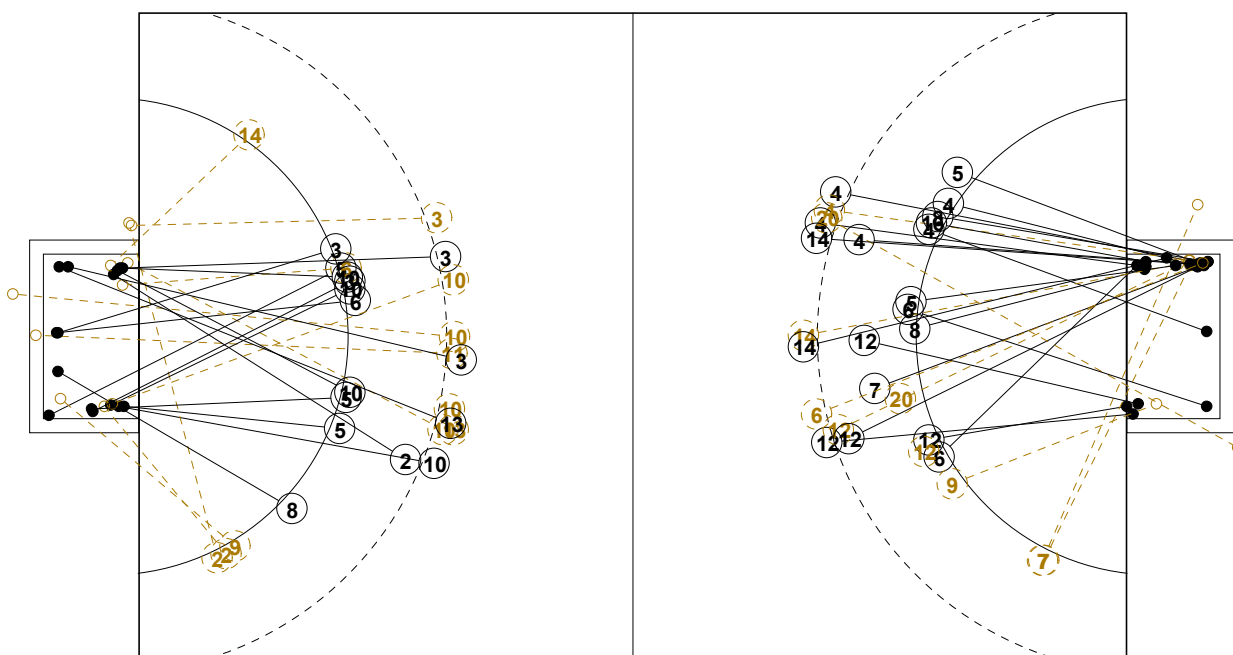

# 2014 WOMEN'S JUNIOR WORLD CHAMPIONSHIP IN CRO PICTORIAL MATCH STATISTICS

ROUND 2

MATCH 22

201411022-21-1/1

1st Half  
16 : 20

2nd Half  
35 : 32