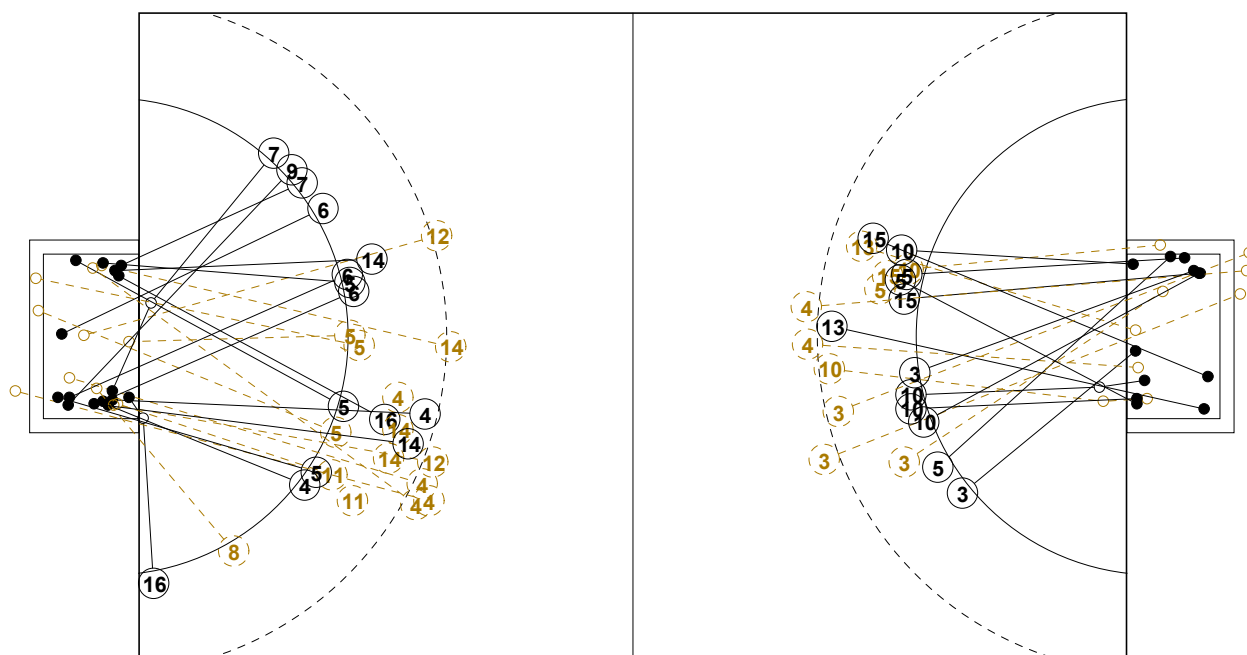

# 2014 WOMEN'S JUNIOR WORLD CHAMPIONSHIP IN CRO PICTORIAL MATCH STATISTICS

ROUND 2

MATCH 22

201411022-21-1/1

1st Half  
16 : 20

2nd Half  
35 : 32