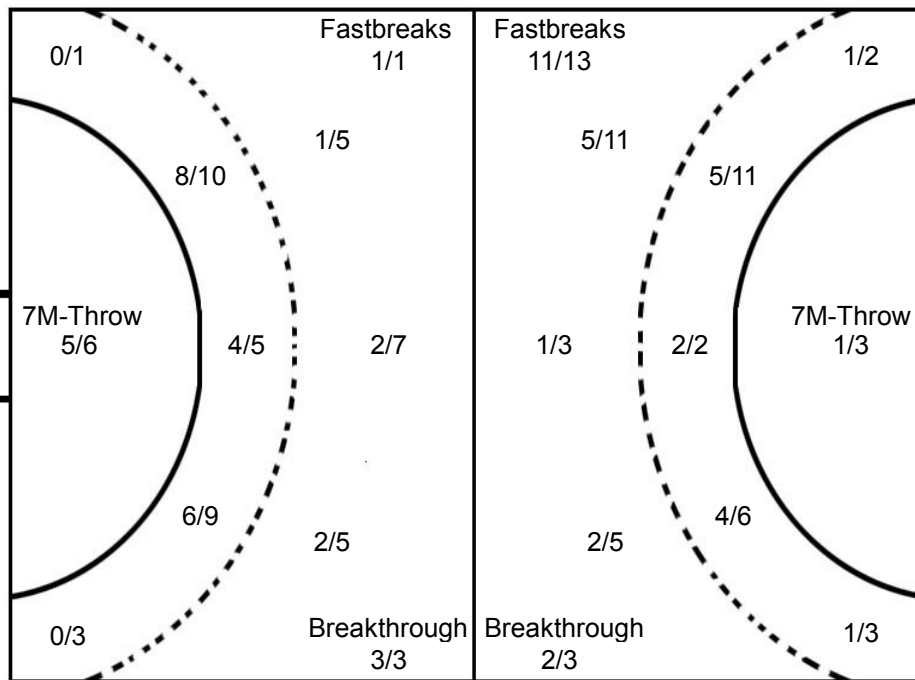

## GOALKEEPER: SAVED/SHOTS

TEAM TOTALS	GOALS	SAVED	MISSED	POST	BLOCKED	TOTAL	RATE(%)
Field Shot	8	7	2			17	47.1%
Line Shot	11	1		1	6	19	57.9%
Wing Shot	2	2	1			5	40.0%
Fastbreak	11	1		1		13	84.6%
Breakthrough	2	1				3	66.7%
Free Throw		2				2	0.0%
7M-Throw	1	1		1		3	33.3%

2014 WOMEN'S JUNIOR WORLD CHAMPIONSHIP IN CRO
MATCH SHOT REPORT

ROUND 2

MATCH 22

201411022-41-1/1

ANGOLA

Table with 16 columns representing players: 2 SANTOS Antonia L., 3 MACHADO Juliana, 4 CESAR Kassia J., 5 VENANCIO Liliana, 6 OLIVEIRA Rissia, 8 QUIZELETE M.J., 9 TCHINGANGU I., 10 KASSOMAA, 11 PEMBA Tchesa T., 12 FRANCISCO F., 13 NENGANGA Vilma, 14 DOMINGOS Voneiti, 15 LEITE Teresa F., 16 SOUSA Helena C.C. Each column contains a 3x3 grid for shot statistics and a line for Post - Miss - Block - 0.

16 SOUSA Helena C.C

3x3 grid for player 16 SOUSA Helena C.C. Shot statistics: 5/16, 0/2, 0/2; 3/7, 1/1, 2/3; 2/10, 1/1, 1/8.

3x3 grid for player 16 SOUSA Helena C.C. Shot statistics.

3x3 grid for player 16 SOUSA Helena C.C. Shot statistics.