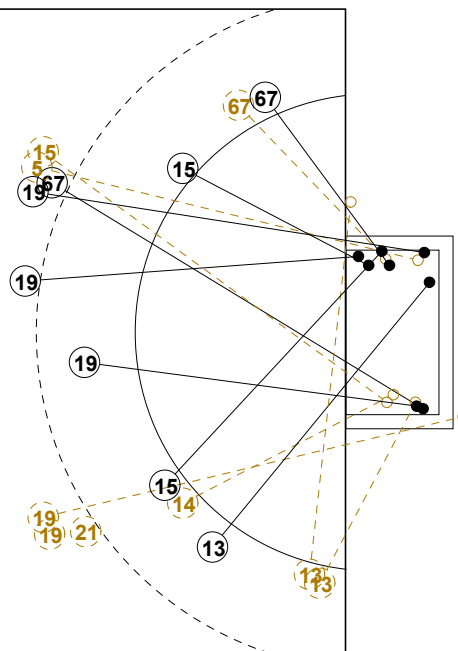

2014 WOMEN'S JUNIOR WORLD CHAMPIONSHIP IN CRO PICTORIAL MATCH STATISTICS

ROUND 1

MATCH 1

201411001-21-1/1

1st Half
14 : 10

2nd Half
18 : 31

2014 WOMEN'S JUNIOR WORLD CHAMPIONSHIP IN CRO

INDV/TEAM MATCH STATISTICS

OFFICIAL
HANDBALL
JUNIOR WOMEN

PRELIMINARY
ROUND 1

GROUP A
MATCH 1

201411001-14-1/2
DUGO SELO
28/06/2014 16:15

No.	Name	Field Shot	Line Shot	Wing Shot	Fast Brk.	Brk. Thr.	Free Thr.	7m Thr.	Total	Rate %	ASST.	ERR.	WAR.	2'	D+DR	TIME
NORWAY(NOR)																
<i>(COURT PLAYER)</i>																
1	AARSTAD Maria J.									0.0%						00:01:16
2	AUNE Malin			2/3	1/1				3/4	75.0%		1	1			00:30:00
4	ARNTZEN Emilie H	1/2	1/2			2/2	0/1		4/7	57.1%	4	1	1			00:43:31
5	OFTEDAL Hanna B.	1/3						2/2	3/5	60.0%	1	2		1		00:33:58
6	HAGEN Birgitte K			1/1	1/2		1/1		3/4	75.0%		2				00:09:41
8	JACOBSEN Marit R		1/1	1/1					2/2	100%						00:30:00
9	HILBY Madeleine									0.0%	1					00:05:22
10	OBAIDLI Anniken		0/1	0/1					0/2	0.0%	1	1	1			00:16:44
11	ENKERUD Tonje	0/1	0/1		1/1	1/1			2/4	50.0%		1				00:33:31
12	PEDERSEN Andrea									0.0%		2				00:58:44
14	BAKKERUD Ingvild	2/5	1/1						3/6	50.0%	3	3				00:28:50
15	INGSTAD Vilde M		2/3		2/2				4/5	80.0%						00:45:51
18	VENN Kristin			1/4	1/1				2/5	40.0%	1					00:30:00
21	SVENNINGSEN H.			1/3					1/3	33.3%	1	1				00:29:54
25	AARDAHL Maren N.		3/3		1/1				4/4	100%		1		1		00:21:33
Total		4/11	8/12	6/13	7/8	3/3	1/2	2/2	31/51	60.8%	12	15	3	2		
<i>(GOALKEEPER)</i>																
1	AARSTAD Maria J.			0/1				2/4	2/5	40.0%						00:01:16
12	PEDERSEN Andrea	5/9	1/4	4/5	1/4	0/2	1/2	0/1	12/27	44.4%		2				00:58:44
Total		5/9	1/4	4/6	1/4	0/2	1/2	2/5	14/32	43.8%		2				

COURT PLAYER: GOALS/SHOTS

GOALKEEPER: SAVED/SHOTS

TEAM TOTALS	GOALS	SAVED	MISSED	POST	BLOCKED	TOTAL	RATE(%)
Field Shot	4	4	1	1	1	11	36.4%
Line Shot	8	2		2		12	66.7%
Wing Shot	6	6	1			13	46.2%
Fastbreak	7	1				8	87.5%
Breakthrough	3					3	100.0%
Free Throw	1			1		2	50.0%
7M-Throw	2					2	100.0%