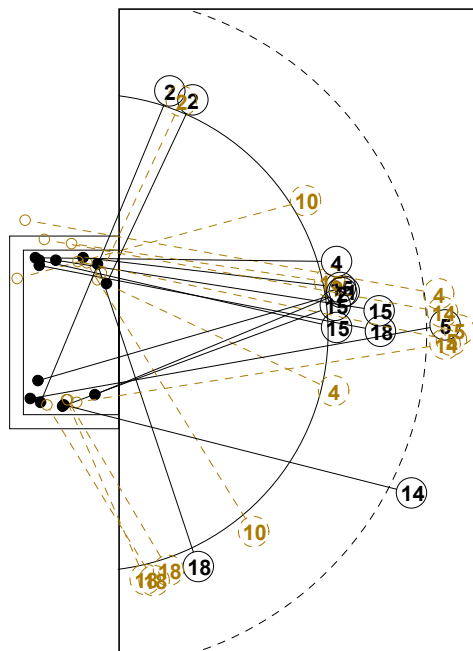

2014 WOMEN'S JUNIOR WORLD CHAMPIONSHIP IN CRO PICTORIAL MATCH STATISTICS

ROUND 1

MATCH 1

201411001-21-1/1

1st Half
14 : 10

2nd Half
18 : 31

2014 WOMEN'S JUNIOR WORLD CHAMPIONSHIP IN CRO

INDV/TEAM MATCH STATISTICS

OFFICIAL
HANDBALL
JUNIOR WOMEN

PRELIMINARY
ROUND 1

GROUP A
MATCH 1

201411001-14-1/2
DUGO SELO
28/06/2014 16:15

No.	Name	Field Shot	Line Shot	Wing Shot	Fast Brk.	Brk. Thr.	Free Thr.	7m Thr.	Total	Rate %	ASST.	ERR.	WAR.	2'	D+DR	TIME
NORWAY(NOR)																
<i>(COURT PLAYER)</i>																
1	AARSTAD Maria J.									0.0%						00:01:16
2	AUNE Malin			2/3	1/1				3/4	75.0%		1	1			00:30:00
4	ARNTZEN Emilie H	1/2	1/2			2/2	0/1		4/7	57.1%	4	1	1			00:43:31
5	OFTEDAL Hanna B.	1/3						2/2	3/5	60.0%	1	2		1		00:33:58
6	HAGEN Birgitte K			1/1	1/2		1/1		3/4	75.0%		2				00:09:41
8	JACOBSEN Marit R		1/1	1/1					2/2	100%						00:30:00
9	HILBY Madeleine									0.0%	1					00:05:22
10	OBAIDLI Anniken		0/1	0/1					0/2	0.0%	1	1	1			00:16:44
11	ENKERUD Tonje	0/1	0/1		1/1	1/1			2/4	50.0%		1				00:33:31
12	PEDERSEN Andrea									0.0%		2				00:58:44
14	BAKKERUD Ingvild	2/5	1/1						3/6	50.0%	3	3				00:28:50
15	INGSTAD Vilde M		2/3		2/2				4/5	80.0%						00:45:51
18	VENN Kristin			1/4	1/1				2/5	40.0%	1					00:30:00
21	SVENNINGSEN H.			1/3					1/3	33.3%	1	1				00:29:54
25	AARDAHL Maren N.		3/3		1/1				4/4	100%		1		1		00:21:33
Total		4/11	8/12	6/13	7/8	3/3	1/2	2/2	31/51	60.8%	12	15	3	2		
<i>(GOALKEEPER)</i>																
1	AARSTAD Maria J.			0/1				2/4	2/5	40.0%						00:01:16
12	PEDERSEN Andrea	5/9	1/4	4/5	1/4	0/2	1/2	0/1	12/27	44.4%		2				00:58:44
Total		5/9	1/4	4/6	1/4	0/2	1/2	2/5	14/32	43.8%		2				

COURT PLAYER: GOALS/SHOTS

GOALKEEPER: SAVED/SHOTS

TEAM TOTALS	GOALS	SAVED	MISSED	POST	BLOCKED	TOTAL	RATE(%)
Field Shot	4	4	1	1	1	11	36.4%
Line Shot	8	2		2		12	66.7%
Wing Shot	6	6	1			13	46.2%
Fastbreak	7	1				8	87.5%
Breakthrough	3					3	100.0%
Free Throw	1			1		2	50.0%
7M-Throw	2					2	100.0%