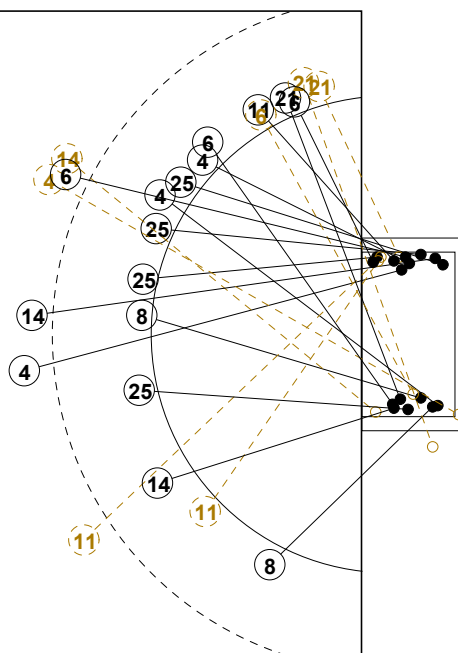

2014 WOMEN'S JUNIOR WORLD CHAMPIONSHIP IN CRO PICTORIAL MATCH STATISTICS

ROUND 1

MATCH 1

201411001-21-1/1

1st Half
14 : 10

2nd Half
18 : 31

2014 WOMEN'S JUNIOR WORLD CHAMPIONSHIP IN CRO

INDV/TEAM MATCH STATISTICS

OFFICIAL
HANDBALL
JUNIOR WOMEN

PRELIMINARY
ROUND 1

GROUP A
MATCH 1

201411001-14-1/2
DUGO SELO
28/06/2014 16:15

No.	Name	Field Shot	Line Shot	Wing Shot	Fast Brk.	Brk. Thr.	Free Thr.	7m Thr.	Total	Rate %	ASST.	ERR.	WAR.	2'	D+DR	TIME
NORWAY(NOR)																
<i>(COURT PLAYER)</i>																
1	AARSTAD Maria J.									0.0%						00:01:16
2	AUNE Malin			2/3	1/1				3/4	75.0%		1	1			00:30:00
4	ARNTZEN Emilie H	1/2	1/2			2/2	0/1		4/7	57.1%	4	1	1			00:43:31
5	OFTEDAL Hanna B.	1/3						2/2	3/5	60.0%	1	2		1		00:33:58
6	HAGEN Birgitte K			1/1	1/2		1/1		3/4	75.0%		2				00:09:41
8	JACOBSEN Marit R		1/1	1/1					2/2	100%						00:30:00
9	HILBY Madeleine									0.0%	1					00:05:22
10	OBAIDLI Anniken		0/1	0/1					0/2	0.0%	1	1	1			00:16:44
11	ENKERUD Tonje	0/1	0/1		1/1	1/1			2/4	50.0%		1				00:33:31
12	PEDERSEN Andrea									0.0%		2				00:58:44
14	BAKKERUD Ingvild	2/5	1/1						3/6	50.0%	3	3				00:28:50
15	INGSTAD Vilde M		2/3		2/2				4/5	80.0%						00:45:51
18	VENN Kristin			1/4	1/1				2/5	40.0%	1					00:30:00
21	SVENNINGSEN H.			1/3					1/3	33.3%	1	1				00:29:54
25	AARDAHL Maren N.		3/3		1/1				4/4	100%		1		1		00:21:33
Total		4/11	8/12	6/13	7/8	3/3	1/2	2/2	31/51	60.8%	12	15	3	2		
<i>(GOALKEEPER)</i>																
1	AARSTAD Maria J.			0/1				2/4	2/5	40.0%						00:01:16
12	PEDERSEN Andrea	5/9	1/4	4/5	1/4	0/2	1/2	0/1	12/27	44.4%		2				00:58:44
Total		5/9	1/4	4/6	1/4	0/2	1/2	2/5	14/32	43.8%		2				

COURT PLAYER: GOALS/SHOTS

GOALKEEPER: SAVED/SHOTS

TEAM TOTALS	GOALS	SAVED	MISSED	POST	BLOCKED	TOTAL	RATE(%)
Field Shot	4	4	1	1	1	11	36.4%
Line Shot	8	2		2		12	66.7%
Wing Shot	6	6	1			13	46.2%
Fastbreak	7	1				8	87.5%
Breakthrough	3					3	100.0%
Free Throw	1			1		2	50.0%
7M-Throw	2					2	100.0%