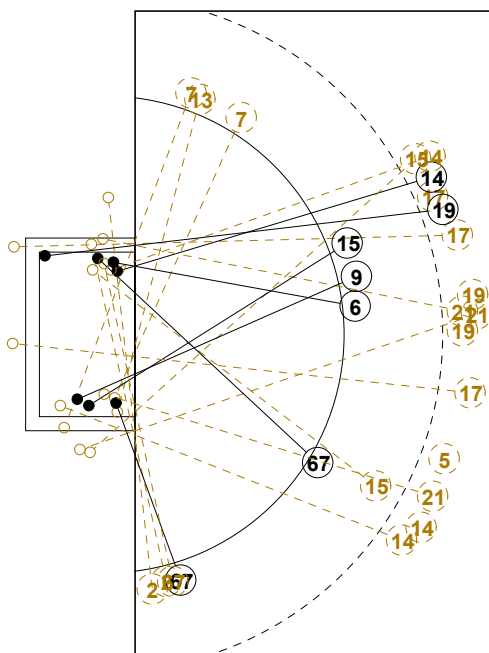

2014 WOMEN'S JUNIOR WORLD CHAMPIONSHIP IN CRO PICTORIAL MATCH STATISTICS

ROUND 1

MATCH 1

201411001-21-1/1

1st Half
14 : 10

2nd Half
18 : 31

2014 WOMEN'S JUNIOR WORLD CHAMPIONSHIP IN CRO

INDV/TEAM MATCH STATISTICS

OFFICIAL
HANDBALL
JUNIOR WOMEN

PRELIMINARY
ROUND 1

GROUP A
MATCH 1

201411001-14-1/2
DUGO SELO
28/06/2014 16:15

No.	Name	Field Shot	Line Shot	Wing Shot	Fast Brk.	Brk. Thr.	Free Thr.	7m Thr.	Total	Rate %	ASST.	ERR.	WAR.	2'	D+DR	TIME
NORWAY(NOR)																
<i>(COURT PLAYER)</i>																
1	AARSTAD Maria J.									0.0%						00:01:16
2	AUNE Malin			2/3	1/1				3/4	75.0%		1	1			00:30:00
4	ARNTZEN Emilie H	1/2	1/2			2/2	0/1		4/7	57.1%	4	1	1			00:43:31
5	OFTEDAL Hanna B.	1/3						2/2	3/5	60.0%	1	2		1		00:33:58
6	HAGEN Birgitte K			1/1	1/2		1/1		3/4	75.0%		2				00:09:41
8	JACOBSEN Marit R		1/1	1/1					2/2	100%						00:30:00
9	HILBY Madeleine									0.0%	1					00:05:22
10	OBAIDLI Anniken		0/1	0/1					0/2	0.0%	1	1	1			00:16:44
11	ENKERUD Tonje	0/1	0/1		1/1	1/1			2/4	50.0%		1				00:33:31
12	PEDERSEN Andrea									0.0%		2				00:58:44
14	BAKKERUD Ingvild	2/5	1/1						3/6	50.0%	3	3				00:28:50
15	INGSTAD Vilde M		2/3		2/2				4/5	80.0%						00:45:51
18	VENN Kristin			1/4	1/1				2/5	40.0%	1					00:30:00
21	SVENNINGSEN H.			1/3					1/3	33.3%	1	1				00:29:54
25	AARDAHL Maren N.		3/3		1/1				4/4	100%		1		1		00:21:33
Total		4/11	8/12	6/13	7/8	3/3	1/2	2/2	31/51	60.8%	12	15	3	2		
<i>(GOALKEEPER)</i>																
1	AARSTAD Maria J.			0/1				2/4	2/5	40.0%						00:01:16
12	PEDERSEN Andrea	5/9	1/4	4/5	1/4	0/2	1/2	0/1	12/27	44.4%		2				00:58:44
Total		5/9	1/4	4/6	1/4	0/2	1/2	2/5	14/32	43.8%		2				

COURT PLAYER: GOALS/SHOTS

GOALKEEPER: SAVED/SHOTS

TEAM TOTALS	GOALS	SAVED	MISSED	POST	BLOCKED	TOTAL	RATE(%)
Field Shot	4	4	1	1	1	11	36.4%
Line Shot	8	2		2		12	66.7%
Wing Shot	6	6	1			13	46.2%
Fastbreak	7	1				8	87.5%
Breakthrough	3					3	100.0%
Free Throw	1			1		2	50.0%
7M-Throw	2					2	100.0%