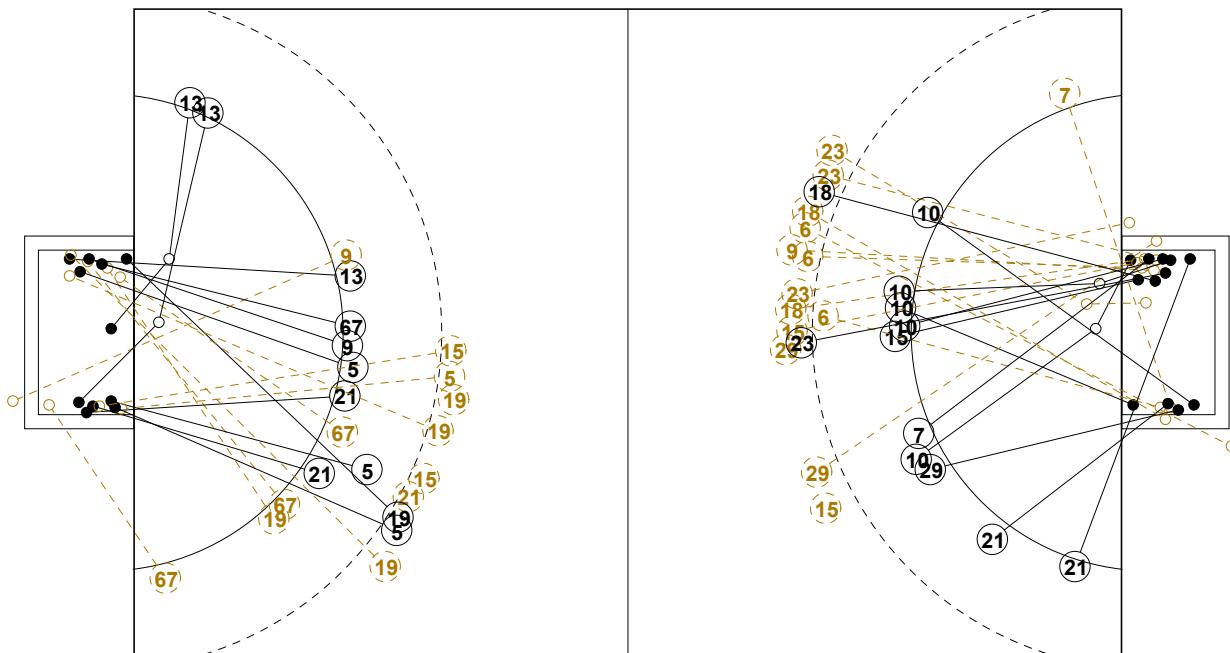

2014 WOMEN'S JUNIOR WORLD CHAMPIONSHIP IN CRO PICTORIAL MATCH STATISTICS

ROUND 2

MATCH 19

201411019-21-1/1

7M CZE

1st Half
11 : 12

KOR 7M

7M KOR