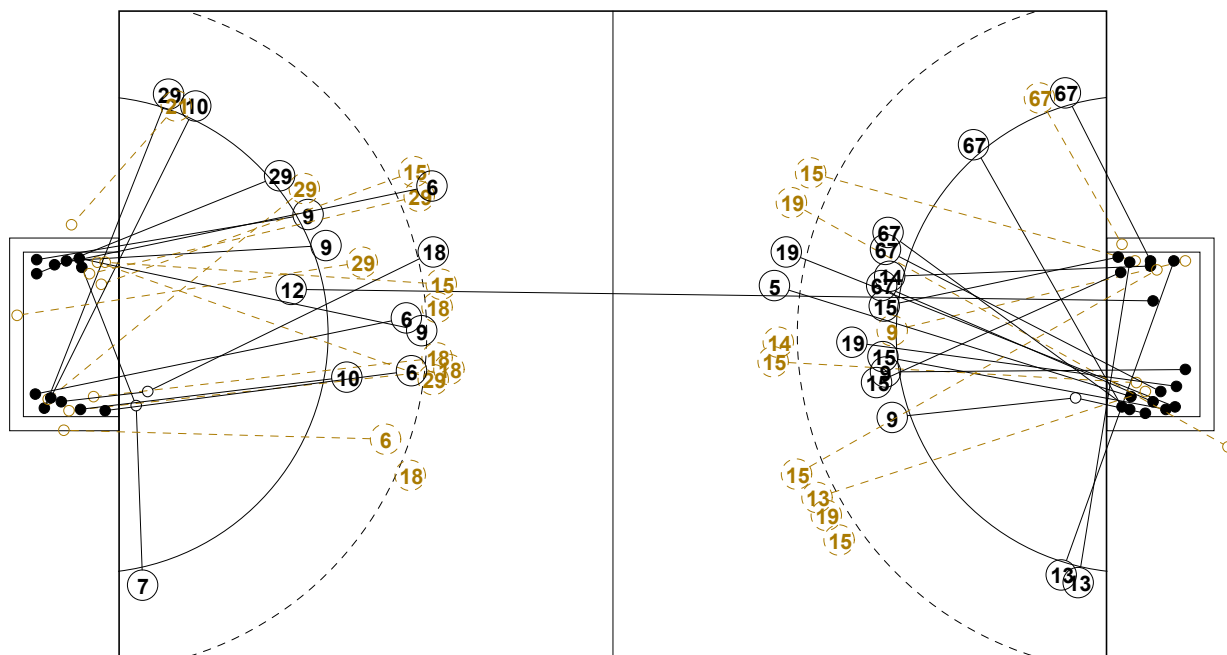

2014 WOMEN'S JUNIOR WORLD CHAMPIONSHIP IN CRO PICTORIAL MATCH STATISTICS

ROUND 2

MATCH 19

201411019-21-1/1

7M CZE

1st Half
11 : 12

KOR 7M

7M KOR