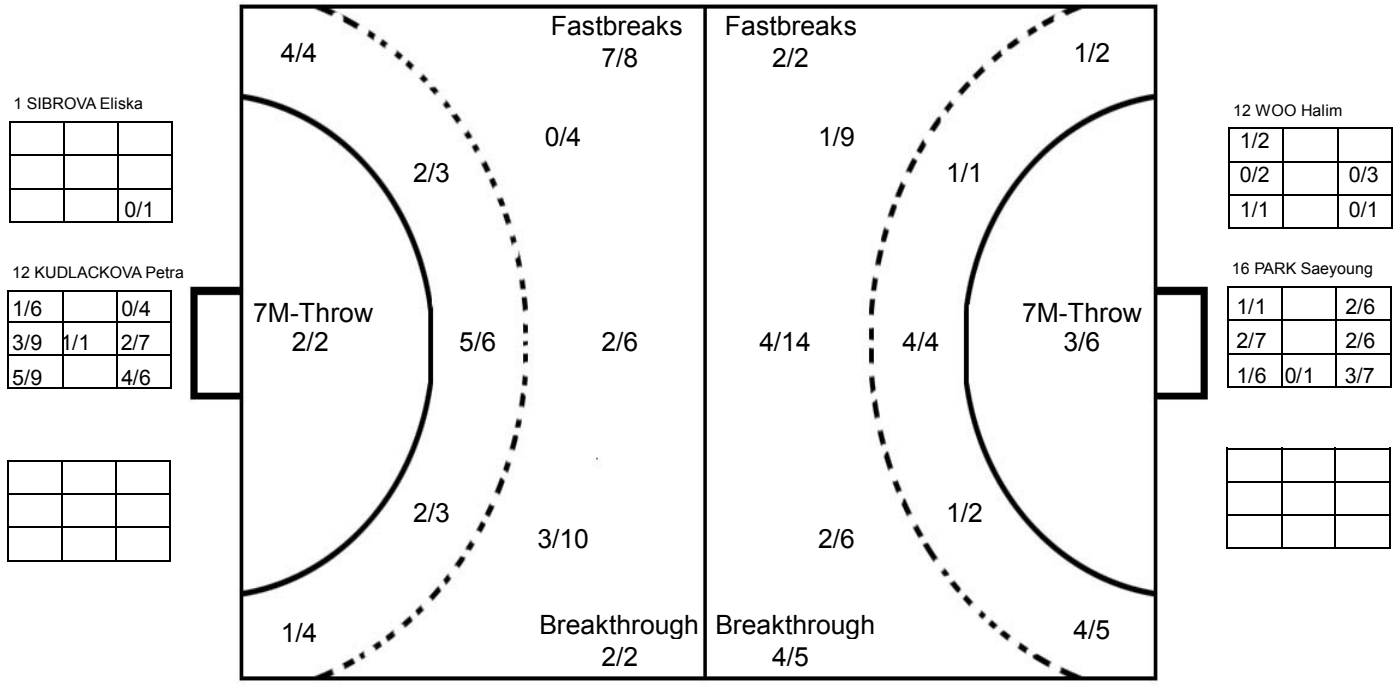

COURT PLAYER: GOALS/SHOTS

GOALKEEPER: SAVED/SHOTS

| TEAM TOTALS | GOALS | SAVED | MISSED | POST | BLOCKED | TOTAL | RATE(%) |
|--------------|-------|-------|--------|------|---------|-------|---------|
| Field Shot | 7 | 13 | 2 | 3 | 4 | 29 | 24.1% |
| Line Shot | 6 | | | 1 | | 7 | 85.7% |
| Wing Shot | 5 | 1 | 1 | | | 7 | 71.4% |
| Fastbreak | 2 | | | | | 2 | 100.0% |
| Breakthrough | 4 | 1 | | | | 5 | 80.0% |
| Free Throw | | | | | | | 0.0% |
| 7M-Throw | 3 | 1 | | 2 | | 6 | 50.0% |

2014 WOMEN'S JUNIOR WORLD CHAMPIONSHIP IN CRO
MATCH SHOT REPORT

ROUND 2

MATCH 19

201411019-41-1/1

CZECH REPUBLIC

Table with 8 columns representing players: 1 SIBROVA Eliska, 2 BELOHOUBKOVA, 5 JERABKOVA Marketa, 6 DUFKOVA Zuzana, 7 SELAISOVA Vendu., 9 VLKOVA Kristyna, 11 SLOVAKOVA Kate., 12 KUDLACKOVA. Each column contains a 3x3 grid for shot statistics and a line for Post - Miss - Block - 0.

KOREA

Table with 8 columns representing players: 6 LEE Hyojin, 7 KIM Sujeong, 9 CHOI Suji, 10 WON Seonpil, 12 WOO Halim, 13 JUNG Jimin, 14 LEE Hansol, 15 KIM Jinsil. Each column contains a 3x3 grid for shot statistics and a line for Post - Miss - Block - 0.