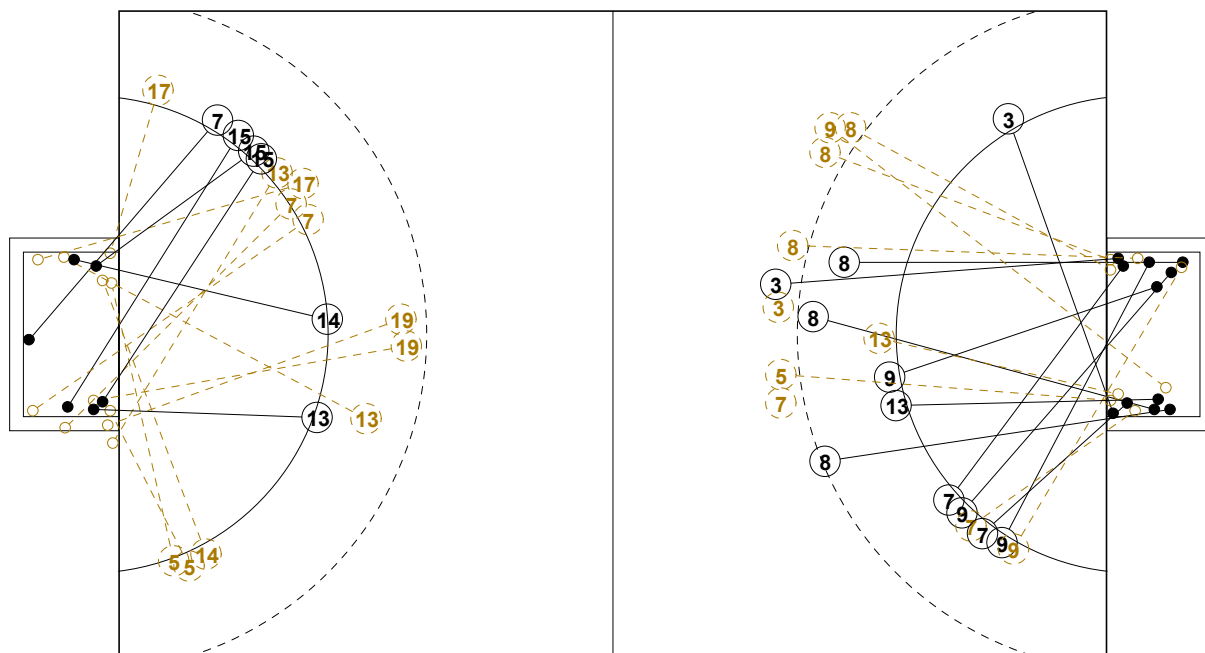

# 2014 WOMEN'S JUNIOR WORLD CHAMPIONSHIP IN CRO PICTORIAL MATCH STATISTICS

ROUND 2

MATCH 16

201411016-21-1/1

1st Half  
14 : 11

2nd Half  
21 : 26