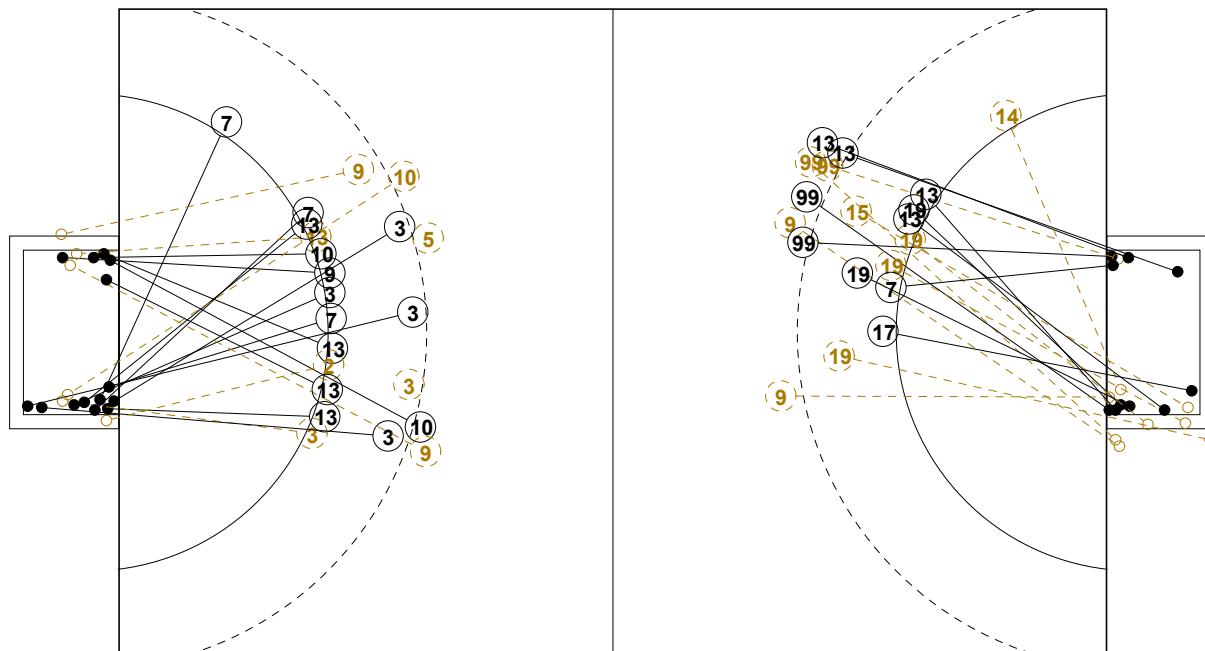

# 2014 WOMEN'S JUNIOR WORLD CHAMPIONSHIP IN CRO PICTORIAL MATCH STATISTICS

ROUND 2

MATCH 16

201411016-21-1/1

1st Half  
14 : 11

2nd Half  
21 : 26