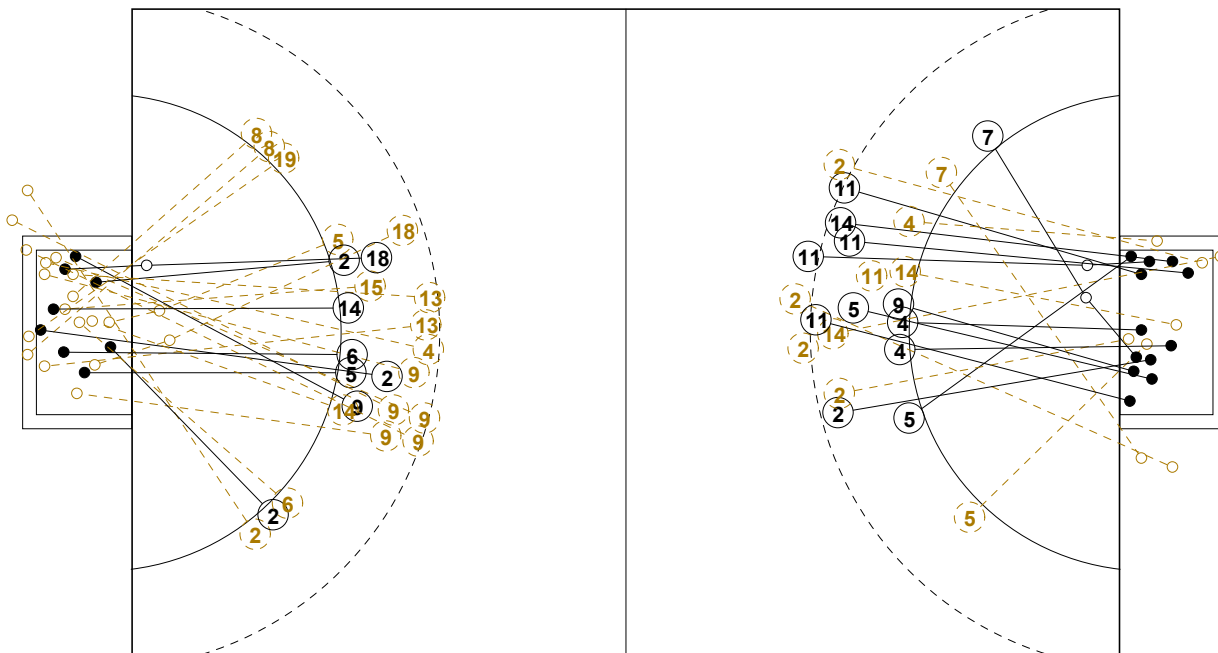

2014 WOMEN'S JUNIOR WORLD CHAMPIONSHIP IN CRO PICTORIAL MATCH STATISTICS

ROUND 2

MATCH 15

201411015-21-1/1

1st Half
9 : 14

2nd Half
22 : 19

2014 WOMEN'S JUNIOR WORLD CHAMPIONSHIP IN CRO

INDV/TEAM MATCH STATISTICS

 OFFICIAL
 HANDBALL
 JUNIOR WOMEN

 PRELIMINARY
 ROUND 2

 GROUP C
 MATCH 15

 201411015-14-1/2
 KOPRIVNICA
 29/06/2014 20:30

No.	Name	Field Shot	Line Shot	Wing Shot	Fast Brk.	Brk. Thr.	Free Thr.	7m Thr.	Total	Rate %	ASST.	ERR.	WAR.	2'	D+DR	TIME
PORTUGAL(POR)																
<i>(COURT PLAYER)</i>																
1	GOIS Isabel									0.0%						00:59:46
2	LOPES Mariana	3/13	1/1						4/14	28.6%	1	3		1		00:47:10
3	MOTA Sofia									0.0%						00:00:00
4	FERNANDES Soraia		2/3						2/3	66.7%		1		2		00:37:00
5	RODRIGUES Patric	0/1		1/3	1/1	1/1			3/6	50.0%	1	1	1	2		01:00:00
6	MENDES Patricia									0.0%						00:00:00
7	MENDES Daniela		0/1	2/4					2/5	40.0%		2				01:00:00
8	CERQUEIRA Maria		1/1						1/1	100%						00:07:10
9	LIMA Patricia		0/1		1/1				1/2	50.0%						00:21:32
10	FERNANDES Rute									0.0%						00:04:52
11	SOARES Monica	3/4	0/2		1/1	1/1	0/1	2/2	7/11	63.6%	2	3				00:48:34
12	FERREIRA Jessica									0.0%						00:00:14
13	CABRAL Juceleyde									0.0%		4	1	1		00:26:47
14	GANTE Ana	1/2	1/2						2/4	50.0%	1	9	1	2		00:43:32
15	SILVA Adriana									0.0%						00:00:00
17	BRAGA Tania									0.0%						00:00:00
Total		7/20	5/11	3/7	3/3	2/2	0/1	2/2	22/46	47.8%	5	23	3	8		
<i>(GOALKEEPER)</i>																
1	GOIS Isabel	10/14	9/14	3/5	3/9	0/1		0/1	25/44	56.8%						00:59:46
12	FERREIRA Jessica									0.0%						00:00:14
Total		10/14	9/14	3/5	3/9	0/1		0/1	25/44	56.8%						

COURT PLAYER: GOALS/SHOTS

GOALKEEPER: SAVED/SHOTS

TEAM TOTALS	GOALS	SAVED	MISSED	POST	BLOCKED	TOTAL	RATE(%)
Field Shot	7	4	2	2	5	20	35.0%
Line Shot	5	2	2	1	1	11	45.5%
Wing Shot	3	2	2			7	42.9%
Fastbreak	3					3	100.0%
Breakthrough	2					2	100.0%
Free Throw		1				1	0.0%
7M-Throw	2					2	100.0%