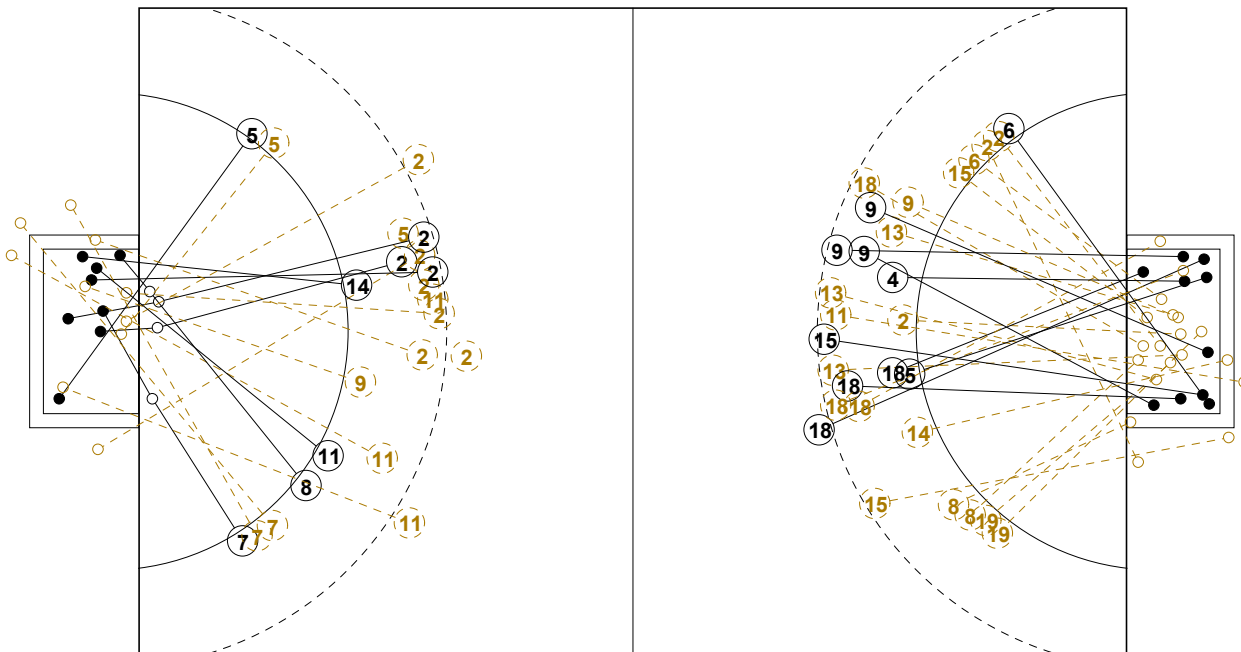

2014 WOMEN'S JUNIOR WORLD CHAMPIONSHIP IN CRO PICTORIAL MATCH STATISTICS

ROUND 2

MATCH 15

201411015-21-1/1

1st Half
9 : 14

2nd Half
22 : 19

2014 WOMEN'S JUNIOR WORLD CHAMPIONSHIP IN CRO

INDV/TEAM MATCH STATISTICS

 OFFICIAL
 HANDBALL
 JUNIOR WOMEN

 PRELIMINARY
 ROUND 2

 GROUP C
 MATCH 15

 201411015-14-1/2
 KOPRIVNICA
 29/06/2014 20:30

No.	Name	Field Shot	Line Shot	Wing Shot	Fast Brk.	Brk. Thr.	Free Thr.	7m Thr.	Total	Rate %	ASST.	ERR.	WAR.	2'	D+DR	TIME
PORTUGAL(POR)																
<i>(COURT PLAYER)</i>																
1	GOIS Isabel									0.0%						00:59:46
2	LOPES Mariana	3/13	1/1						4/14	28.6%	1	3		1		00:47:10
3	MOTA Sofia									0.0%						00:00:00
4	FERNANDES Soraia		2/3						2/3	66.7%		1		2		00:37:00
5	RODRIGUES Patric	0/1		1/3	1/1	1/1			3/6	50.0%	1	1	1	2		01:00:00
6	MENDES Patricia									0.0%						00:00:00
7	MENDES Daniela		0/1	2/4					2/5	40.0%		2				01:00:00
8	CERQUEIRA Maria		1/1						1/1	100%						00:07:10
9	LIMA Patricia		0/1		1/1				1/2	50.0%						00:21:32
10	FERNANDES Rute									0.0%						00:04:52
11	SOARES Monica	3/4	0/2		1/1	1/1	0/1	2/2	7/11	63.6%	2	3				00:48:34
12	FERREIRA Jessica									0.0%						00:00:14
13	CABRAL Juceleyde									0.0%		4	1	1		00:26:47
14	GANTE Ana	1/2	1/2						2/4	50.0%	1	9	1	2		00:43:32
15	SILVA Adriana									0.0%						00:00:00
17	BRAGA Tania									0.0%						00:00:00
Total		7/20	5/11	3/7	3/3	2/2	0/1	2/2	22/46	47.8%	5	23	3	8		
<i>(GOALKEEPER)</i>																
1	GOIS Isabel	10/14	9/14	3/5	3/9	0/1		0/1	25/44	56.8%						00:59:46
12	FERREIRA Jessica									0.0%						00:00:14
Total		10/14	9/14	3/5	3/9	0/1		0/1	25/44	56.8%						

COURT PLAYER: GOALS/SHOTS

GOALKEEPER: SAVED/SHOTS

TEAM TOTALS	GOALS	SAVED	MISSED	POST	BLOCKED	TOTAL	RATE(%)
Field Shot	7	4	2	2	5	20	35.0%
Line Shot	5	2	2	1	1	11	45.5%
Wing Shot	3	2	2			7	42.9%
Fastbreak	3					3	100.0%
Breakthrough	2					2	100.0%
Free Throw		1				1	0.0%
7M-Throw	2					2	100.0%