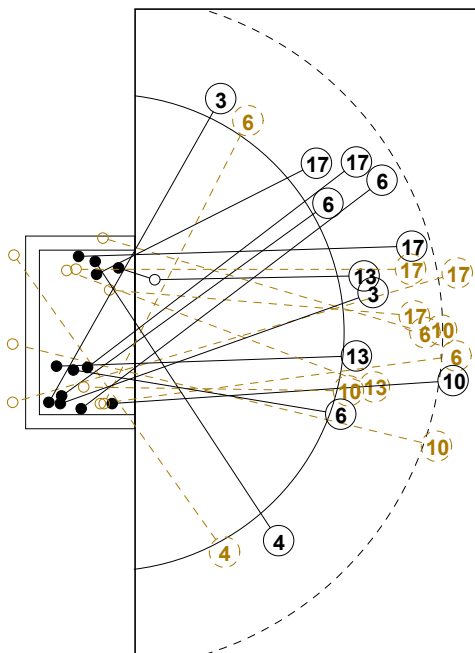

2014 WOMEN'S JUNIOR WORLD CHAMPIONSHIP IN CRO PICTORIAL MATCH STATISTICS

ROUND 2

MATCH 14

201411014-21-1/1

1st Half
13 : 6

2nd Half
9 : 35

2014 WOMEN'S JUNIOR WORLD CHAMPIONSHIP IN CRO

INDV/TEAM MATCH STATISTICS

OFFICIAL
HANDBALL
JUNIOR WOMEN

PRELIMINARY
ROUND 2

GROUP C
MATCH 14

201411014-14-1/2
KOPRIVNICA
29/06/2014 18:15

No.	Name	Field Shot	Line Shot	Wing Shot	Fast Brk.	Brk. Thr.	Free Thr.	7m Thr.	Total	Rate %	ASST.	ERR.	WAR.	2'	D+DR	TIME
D.R.CONGO(COD)																
<i>(COURT PLAYER)</i>																
2	TSHELA Kankwadi			1/5	0/1			2/5	3/11	27.3%		3				00:28:32
3	BENZUKA Ngunza	0/1		2/5					2/6	33.3%		2				01:00:00
4	KELE Mazenga M.	0/1	1/1						1/2	50.0%		2				00:52:29
6	NGANDJE Elise			0/2					0/2	0.0%		1	1			00:25:53
7	MUJINGILA M.									0.0%						00:03:36
8	MAFANI Sala S.									0.0%						00:02:03
9	BETU Mvita Julie	0/4		0/1				0/1	0/6	0.0%		6		1		00:35:09
10	ILONGAPO Masiala									0.0%	1	3		1		00:49:41
11	MBUYI Bapa M.		0/2			1/1			1/3	33.3%		5	1	2		00:51:56
12	NZEBA Kalonji									0.0%						00:51:24
13	MUMBALA Mayunga	1/3	0/2		0/2			1/1	2/8	25.0%		3	1	1		00:39:24
14	BULA Achille									0.0%						00:01:38
16	MAWAW A Muteb H.									0.0%						00:08:36
17	BAMBI Kasonga									0.0%		1		1		00:03:29
19	TSHIBOLA Kashala									0.0%						00:00:00
Total		1/9	1/5	3/13	0/3	1/1		3/7	9/38	23.7%	1	26	3	5	1	
<i>(GOALKEEPER)</i>																
12	NZEBA Kalonji	3/6	2/9	1/5	0/12			0/2	6/34	17.6%						00:51:24
16	MAWAW A Muteb H.	0/1	0/1		0/5		1/1		1/8	12.5%						00:08:36
Total		3/7	2/10	1/5	0/17		1/1	0/2	7/42	16.7%						

COURT PLAYER: GOALS/SHOTS

GOALKEEPER: SAVED/SHOTS

TEAM TOTALS	GOALS	SAVED	MISSED	POST	BLOCKED	TOTAL	RATE(%)
Field Shot	1	5	1		2	9	11.1%
Line Shot	1	2	1	1		5	20.0%
Wing Shot	3	7	3			13	23.1%
Fastbreak		2	1			3	0.0%
Breakthrough	1					1	100.0%
Free Throw							0.0%
7M-Throw	3	3	1			7	42.9%