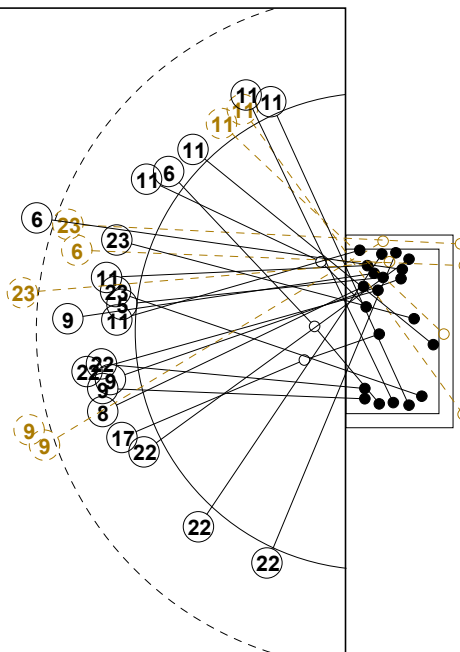

2014 WOMEN'S JUNIOR WORLD CHAMPIONSHIP IN CRO PICTORIAL MATCH STATISTICS

ROUND 2

MATCH 14

201411014-21-1/1

1st Half
13 : 6

2nd Half
9 : 35

2014 WOMEN'S JUNIOR WORLD CHAMPIONSHIP IN CRO

INDV/TEAM MATCH STATISTICS

OFFICIAL
HANDBALL
JUNIOR WOMEN

PRELIMINARY
ROUND 2

GROUP C
MATCH 14

201411014-14-1/2
KOPRIVNICA
29/06/2014 18:15

No.	Name	Field Shot	Line Shot	Wing Shot	Fast Brk.	Brk. Thr.	Free Thr.	7m Thr.	Total	Rate %	ASST.	ERR.	WAR.	2'	D+DR	TIME
D.R.CONGO(COD)																
<i>(COURT PLAYER)</i>																
2	TSHELA Kankwadi			1/5	0/1			2/5	3/11	27.3%		3				00:28:32
3	BENZUKA Ngunza	0/1		2/5					2/6	33.3%		2				01:00:00
4	KELE Mazenga M.	0/1	1/1						1/2	50.0%		2				00:52:29
6	NGANDJE Elise			0/2					0/2	0.0%		1	1			00:25:53
7	MUJINGILA M.									0.0%						00:03:36
8	MAFANI Sala S.									0.0%						00:02:03
9	BETU Mvita Julie	0/4		0/1				0/1	0/6	0.0%		6		1		00:35:09
10	ILONGAPO Masiala									0.0%	1	3		1		00:49:41
11	MBUYI Bapa M.		0/2			1/1			1/3	33.3%		5	1	2		00:51:56
12	NZEBA Kalonji									0.0%						00:51:24
13	MUMBALA Mayunga	1/3	0/2		0/2			1/1	2/8	25.0%		3	1	1		00:39:24
14	BULA Achille									0.0%						00:01:38
16	MAWAW A Muteb H.									0.0%						00:08:36
17	BAMBI Kasonga									0.0%		1		1		00:03:29
19	TSHIBOLA Kashala									0.0%						00:00:00
Total		1/9	1/5	3/13	0/3	1/1		3/7	9/38	23.7%	1	26	3	5	1	
<i>(GOALKEEPER)</i>																
12	NZEBA Kalonji	3/6	2/9	1/5	0/12			0/2	6/34	17.6%						00:51:24
16	MAWAW A Muteb H.	0/1	0/1		0/5		1/1		1/8	12.5%						00:08:36
Total		3/7	2/10	1/5	0/17		1/1	0/2	7/42	16.7%						