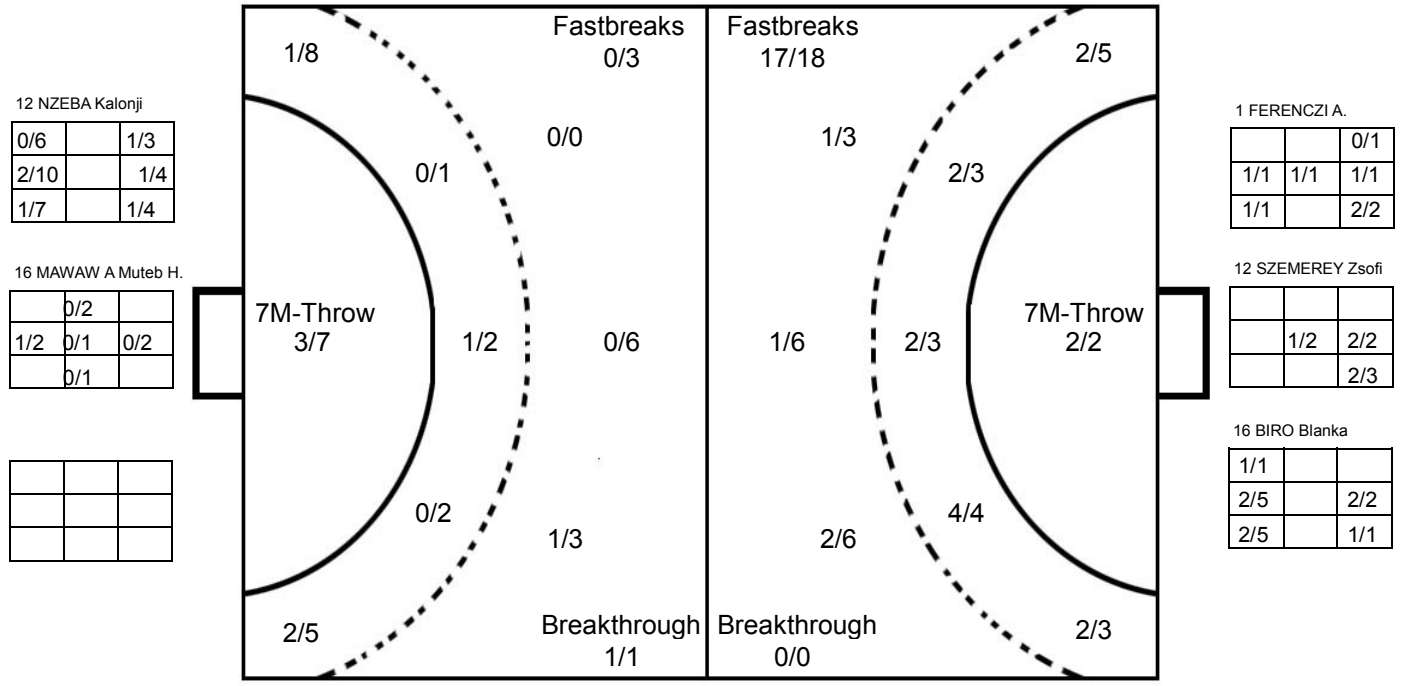

2014 WOMEN'S JUNIOR WORLD CHAMPIONSHIP IN CRO

MATCH SHOT REPORT

ROUND 2

MATCH 14

201411014-41-1/1

D.R.CONGO

2 TSHELA Kankwadi	3 BENZUKA Ngunza	4 KELE Mazenga M.	6 NGANDJE Elise	7 MUJINGILA M.	8 MAFANI Sala S.	9 BETU Mvita Julie	10 ILONGAPO Masiala
<table border="1"><tr><td></td><td></td><td></td></tr><tr><td>1</td><td></td><td></td></tr><tr><td>1</td><td></td><td>1</td></tr></table>	<table border="1"><tr><td></td><td></td><td>1</td></tr><tr><td></td><td></td><td></td></tr><tr><td>1</td><td></td><td></td></tr></table>	<table border="1"><tr><td></td><td></td><td></td></tr><tr><td>1</td><td></td><td></td></tr><tr><td></td><td></td><td></td></tr></table>	<table border="1"><tr><td></td><td></td><td></td></tr><tr><td></td><td></td><td></td></tr><tr><td></td><td></td><td></td></tr></table>	<table border="1"><tr><td></td><td></td><td></td></tr><tr><td></td><td></td><td></td></tr><tr><td></td><td></td><td></td></tr></table>	<table border="1"><tr><td></td><td></td><td></td></tr><tr><td></td><td></td><td></td></tr><tr><td></td><td></td><td></td></tr></table>	<table border="1"><tr><td></td><td></td><td></td></tr><tr><td></td><td></td><td></td></tr><tr><td></td><td></td><td></td></tr></table>	<table border="1"><tr><td></td><td></td><td></td></tr><tr><td></td><td></td><td></td></tr><tr><td></td><td></td><td></td></tr></table>
Post - 0 Miss - 3 Block - 0	Post - 0 Miss - 0 Block - 0	Post - 0 Miss - 0 Block - 0	Post - 0 Miss - 0 Block - 0	Post - 0 Miss - 0 Block - 0	Post - 0 Miss - 0 Block - 0	Post - 0 Miss - 1 Block - 2	Post - 0 Miss - 0 Block - 0
11 MBUYI Bapa M.	12 NZEBA Kalonji	13 MUMBALA Mayunga	14 BULA Achille	16 MAWAW A Muteb H.	17 BAMBI Kasonga	19 TSHIBOLA Kashala	
<table border="1"><tr><td></td><td></td><td></td></tr><tr><td>1</td><td></td><td></td></tr><tr><td></td><td></td><td></td></tr></table>	<table border="1"><tr><td></td><td></td><td></td></tr><tr><td></td><td></td><td></td></tr><tr><td></td><td></td><td></td></tr></table>	<table border="1"><tr><td></td><td></td><td></td></tr><tr><td></td><td>1</td><td></td></tr><tr><td>1</td><td></td><td></td></tr></table>	<table border="1"><tr><td></td><td></td><td></td></tr><tr><td></td><td></td><td></td></tr><tr><td></td><td></td><td></td></tr></table>	<table border="1"><tr><td></td><td></td><td></td></tr><tr><td></td><td></td><td></td></tr><tr><td></td><td></td><td></td></tr></table>	<table border="1"><tr><td></td><td></td><td></td></tr><tr><td></td><td></td><td></td></tr><tr><td></td><td></td><td></td></tr></table>	<table border="1"><tr><td></td><td></td><td></td></tr><tr><td></td><td></td><td></td></tr><tr><td></td><td></td><td></td></tr></table>	<table border="1"><tr><td></td><td></td><td></td></tr><tr><td></td><td></td><td></td></tr><tr><td></td><td></td><td></td></tr></table>
Post - 1 Miss - 1 Block - 0	Post - 0 Miss - 0 Block - 0	Post - 0 Miss - 2 Block - 0	Post - 0 Miss - 0 Block - 0	Post - 0 Miss - 0 Block - 0	Post - 0 Miss - 0 Block - 0	Post - 0 Miss - 0 Block - 0	

HUNGARY

1 FERENCZI A.	3 MAJER Krisztina	4 HAJTAL Vanessza	5 SIRIAN Szederke	6 VIRAG Noemi	8 KURUCZ Ivett	9 SZEKERCZES Luca	10 BARANY Krisztina
<table border="1"><tr><td></td><td></td><td></td></tr><tr><td></td><td></td><td></td></tr><tr><td></td><td></td><td></td></tr></table>	<table border="1"><tr><td></td><td>2</td><td></td></tr><tr><td></td><td></td><td></td></tr><tr><td></td><td></td><td></td></tr></table>	<table border="1"><tr><td></td><td></td><td></td></tr><tr><td></td><td></td><td>1</td></tr><tr><td></td><td></td><td></td></tr></table>	<table border="1"><tr><td></td><td></td><td></td></tr><tr><td>1</td><td></td><td></td></tr><tr><td></td><td></td><td></td></tr></table>	<table border="1"><tr><td></td><td></td><td></td></tr><tr><td>1</td><td></td><td>1</td></tr><tr><td>3</td><td></td><td></td></tr><tr><td>1</td><td></td><td></td></tr></table>	<table border="1"><tr><td></td><td></td><td></td></tr><tr><td></td><td></td><td></td></tr><tr><td>1</td><td></td><td></td></tr></table>	<table border="1"><tr><td></td><td></td><td></td></tr><tr><td>1</td><td></td><td></td></tr><tr><td>1</td><td></td><td>1</td></tr></table>	<table border="1"><tr><td></td><td></td><td></td></tr><tr><td></td><td></td><td></td></tr><tr><td>1</td><td></td><td></td></tr></table>
Post - 0 Miss - 0 Block - 0	Post - 0 Miss - 0 Block - 0	Post - 0 Miss - 1 Block - 0	Post - 0 Miss - 0 Block - 0	Post - 1 Miss - 1 Block - 0	Post - 0 Miss - 0 Block - 0	Post - 1 Miss - 0 Block - 1	Post - 0 Miss - 1 Block - 1
11 KORSOS Dorina	12 SZEMEREY Zsofi	13 DOMBI Luca	14 MESZAROS Rea	16 BIRO Blanka	17 GYIMESI Kitti	22 LUKACS Viktoria	23 TOTH Gabriella
<table border="1"><tr><td></td><td>1</td><td>1</td></tr><tr><td></td><td></td><td>1</td></tr><tr><td>2</td><td>1</td><td></td></tr></table>	<table border="1"><tr><td></td><td></td><td></td></tr><tr><td></td><td></td><td></td></tr><tr><td></td><td></td><td></td></tr></table>	<table border="1"><tr><td></td><td>1</td><td></td></tr><tr><td></td><td></td><td></td></tr><tr><td></td><td></td><td>1</td></tr></table>	<table border="1"><tr><td></td><td></td><td></td></tr><tr><td></td><td></td><td></td></tr><tr><td></td><td></td><td></td></tr></table>	<table border="1"><tr><td></td><td></td><td></td></tr><tr><td></td><td></td><td></td></tr><tr><td></td><td></td><td></td></tr></table>	<table border="1"><tr><td></td><td></td><td></td></tr><tr><td>1</td><td>1</td><td>2</td></tr><tr><td></td><td></td><td></td></tr></table>	<table border="1"><tr><td></td><td>1</td><td></td></tr><tr><td></td><td>3</td><td></td></tr><tr><td></td><td></td><td>1</td></tr></table>	<table border="1"><tr><td></td><td>1</td><td>1</td><td>1</td></tr><tr><td></td><td></td><td></td><td></td></tr><tr><td></td><td></td><td></td><td></td></tr></table>
Post - 1 Miss - 1 Block - 0	Post - 0 Miss - 0 Block - 0	Post - 0 Miss - 0 Block - 0	Post - 0 Miss - 0 Block - 0	Post - 0 Miss - 0 Block - 0	Post - 0 Miss - 1 Block - 0	Post - 0 Miss - 0 Block - 0	Post - 0 Miss - 1 Block - 0