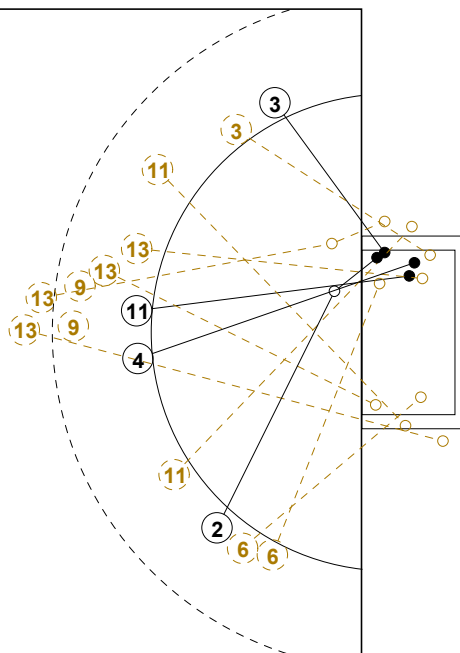

2014 WOMEN'S JUNIOR WORLD CHAMPIONSHIP IN CRO PICTORIAL MATCH STATISTICS

ROUND 2

MATCH 14

201411014-21-1/1

1st Half
13 : 6

2nd Half
9 : 35

2014 WOMEN'S JUNIOR WORLD CHAMPIONSHIP IN CRO

INDV/TEAM MATCH STATISTICS

OFFICIAL
HANDBALL
JUNIOR WOMEN

PRELIMINARY
ROUND 2

GROUP C
MATCH 14

201411014-14-1/2
KOPRIVNICA
29/06/2014 18:15

No.	Name	Field Shot	Line Shot	Wing Shot	Fast Brk.	Brk. Thr.	Free Thr.	7m Thr.	Total	Rate %	ASST.	ERR.	WAR.	2'	D+DR	TIME
D.R.CONGO(COD)																
<i>(COURT PLAYER)</i>																
2	TSHELA Kankwadi			1/5	0/1			2/5	3/11	27.3%		3				00:28:32
3	BENZUKA Ngunza	0/1		2/5					2/6	33.3%		2				01:00:00
4	KELE Mazenga M.	0/1	1/1						1/2	50.0%		2				00:52:29
6	NGANDJE Elise			0/2					0/2	0.0%		1	1			00:25:53
7	MUJINGILA M.									0.0%						00:03:36
8	MAFANI Sala S.									0.0%						00:02:03
9	BETU Mvita Julie	0/4		0/1				0/1	0/6	0.0%		6		1		00:35:09
10	ILONGAPO Masiala									0.0%	1	3		1		00:49:41
11	MBUYI Bapa M.		0/2			1/1			1/3	33.3%		5	1	2		00:51:56
12	NZEBA Kalonji									0.0%						00:51:24
13	MUMBALA Mayunga	1/3	0/2		0/2			1/1	2/8	25.0%		3	1	1		00:39:24
14	BULA Achille									0.0%						00:01:38
16	MAWAW A Muteb H.									0.0%						00:08:36
17	BAMBI Kasonga									0.0%		1		1		00:03:29
19	TSHIBOLA Kashala									0.0%						00:00:00
Total		1/9	1/5	3/13	0/3	1/1		3/7	9/38	23.7%	1	26	3	5	1	
<i>(GOALKEEPER)</i>																
12	NZEBA Kalonji	3/6	2/9	1/5	0/12			0/2	6/34	17.6%						00:51:24
16	MAWAW A Muteb H.	0/1	0/1		0/5		1/1		1/8	12.5%						00:08:36
Total		3/7	2/10	1/5	0/17		1/1	0/2	7/42	16.7%						