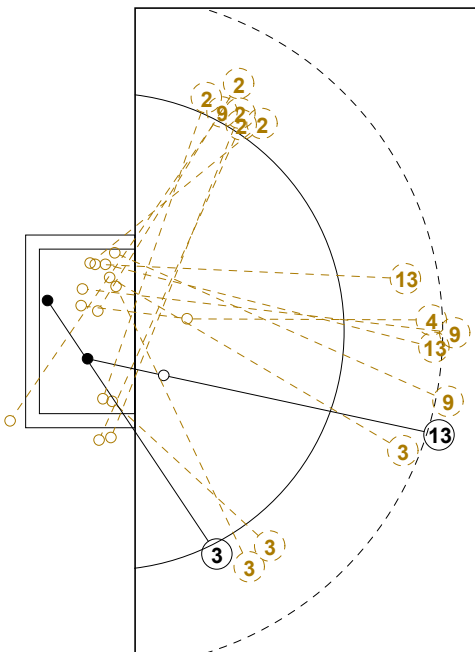

2014 WOMEN'S JUNIOR WORLD CHAMPIONSHIP IN CRO PICTORIAL MATCH STATISTICS

ROUND 2

MATCH 14

201411014-21-1/1

1st Half
13 : 6

2nd Half
9 : 35

2014 WOMEN'S JUNIOR WORLD CHAMPIONSHIP IN CRO

INDV/TEAM MATCH STATISTICS

OFFICIAL
HANDBALL
JUNIOR WOMEN

PRELIMINARY
ROUND 2

GROUP C
MATCH 14

201411014-14-1/2
KOPRIVNICA
29/06/2014 18:15

No.	Name	Field Shot	Line Shot	Wing Shot	Fast Brk.	Brk. Thr.	Free Thr.	7m Thr.	Total	Rate %	ASST.	ERR.	WAR.	2'	D+DR	TIME
D.R.CONGO(COD)																
<i>(COURT PLAYER)</i>																
2	TSHELA Kankwadi			1/5	0/1			2/5	3/11	27.3%		3				00:28:32
3	BENZUKA Ngunza	0/1		2/5					2/6	33.3%		2				01:00:00
4	KELE Mazenga M.	0/1	1/1						1/2	50.0%		2				00:52:29
6	NGANDJE Elise			0/2					0/2	0.0%		1	1			00:25:53
7	MUJINGILA M.									0.0%						00:03:36
8	MAFANI Sala S.									0.0%						00:02:03
9	BETU Mvita Julie	0/4		0/1				0/1	0/6	0.0%		6		1		00:35:09
10	ILONGAPO Masiala									0.0%	1	3		1		00:49:41
11	MBUYI Bapa M.		0/2			1/1			1/3	33.3%		5	1	2		00:51:56
12	NZEBA Kalonji									0.0%						00:51:24
13	MUMBALA Mayunga	1/3	0/2		0/2			1/1	2/8	25.0%		3	1	1		00:39:24
14	BULA Achille									0.0%						00:01:38
16	MAWAW A Muteb H.									0.0%						00:08:36
17	BAMBI Kasonga									0.0%		1		1		00:03:29
19	TSHIBOLA Kashala									0.0%						00:00:00
Total		1/9	1/5	3/13	0/3	1/1		3/7	9/38	23.7%	1	26	3	5	1	
<i>(GOALKEEPER)</i>																
12	NZEBA Kalonji	3/6	2/9	1/5	0/12			0/2	6/34	17.6%						00:51:24
16	MAWAW A Muteb H.	0/1	0/1		0/5		1/1		1/8	12.5%						00:08:36
Total		3/7	2/10	1/5	0/17		1/1	0/2	7/42	16.7%						