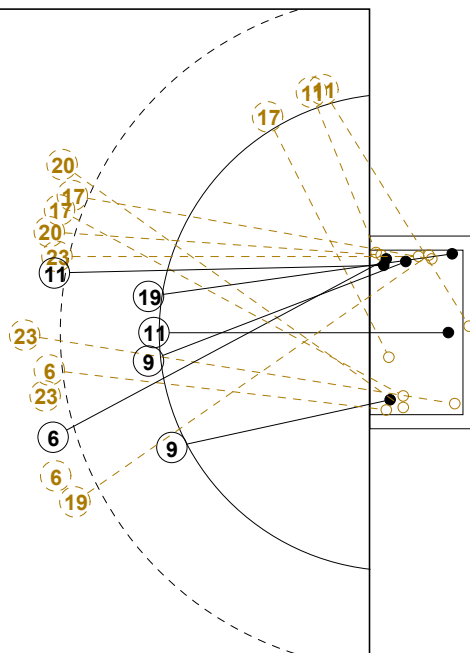

2014 WOMEN'S JUNIOR WORLD CHAMPIONSHIP IN CRO PICTORIAL MATCH STATISTICS

ROUND 1

MATCH 12

201411012-21-1/1

1st Half
13 : 11

2nd Half
23 : 29

2014 WOMEN'S JUNIOR WORLD CHAMPIONSHIP IN CRO

INDV/TEAM MATCH STATISTICS