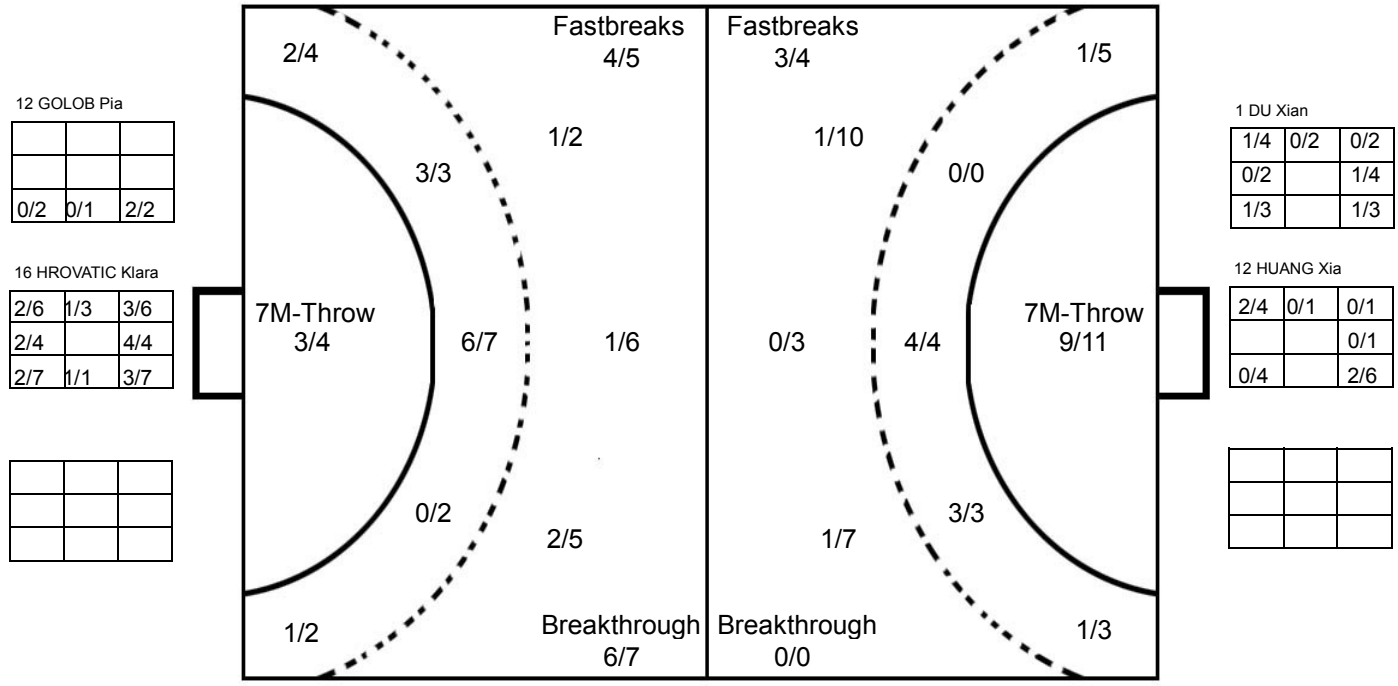

COURT PLAYER: GOALS/SHOTS

GOALKEEPER: SAVED/SHOTS

| TEAM TOTALS | GOALS | SAVED | MISSED | POST | BLOCKED | TOTAL | RATE(%) |
|--------------|-------|-------|--------|------|---------|-------|---------|
| Field Shot | 2 | 12 | 1 | | 4 | 19 | 10.5% |
| Line Shot | 7 | | | | | 7 | 100.0% |
| Wing Shot | 2 | 3 | 1 | 1 | | 7 | 28.6% |
| Fastbreak | 3 | 1 | | | | 4 | 75.0% |
| Breakthrough | | | | | | | 0.0% |
| Free Throw | | 2 | | | | 2 | 0.0% |
| 7M-Throw | 9 | 2 | | | | 11 | 81.8% |

2014 WOMEN'S JUNIOR WORLD CHAMPIONSHIP IN CRO
MATCH SHOT REPORT

ROUND 1

MATCH 12

201411012-41-1/1

SLOVENIA

Table listing player statistics for Slovenia, including names like TRIPKOVIC Tajda, MILAKOVIC N., JURIC Manca, etc., and their respective shot counts in a grid format.