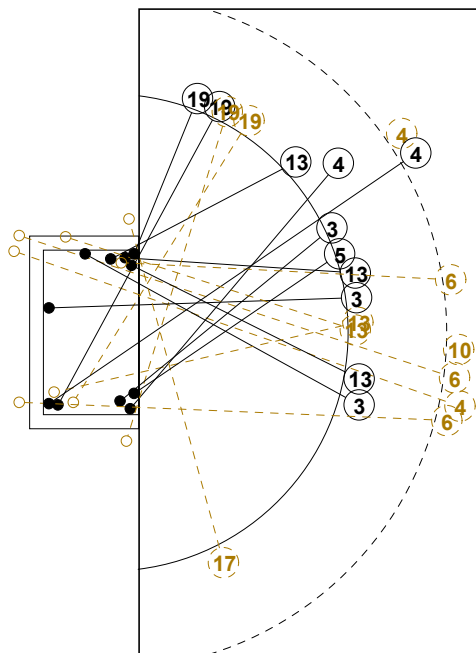

2014 WOMEN'S JUNIOR WORLD CHAMPIONSHIP IN CRO PICTORIAL MATCH STATISTICS

ROUND 1

MATCH 12

201411012-21-1/1

1st Half
13 : 11

2nd Half
23 : 29

2014 WOMEN'S JUNIOR WORLD CHAMPIONSHIP IN CRO

INDV/TEAM MATCH STATISTICS