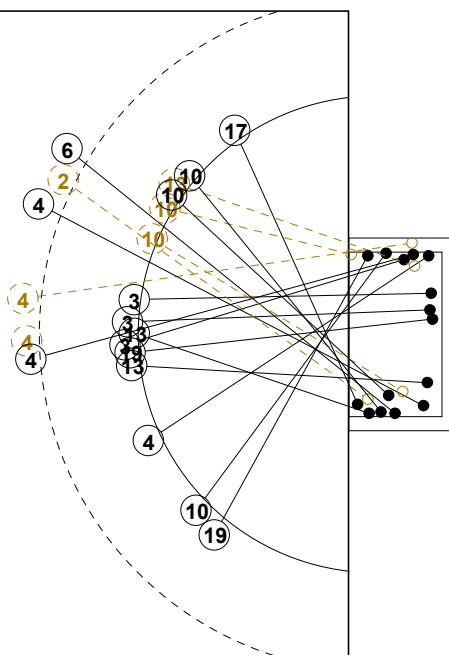

2014 WOMEN'S JUNIOR WORLD CHAMPIONSHIP IN CRO PICTORIAL MATCH STATISTICS

ROUND 1

MATCH 12

201411012-21-1/1

1st Half
13 : 11

2nd Half
23 : 29

2014 WOMEN'S JUNIOR WORLD CHAMPIONSHIP IN CRO

INDV/TEAM MATCH STATISTICS