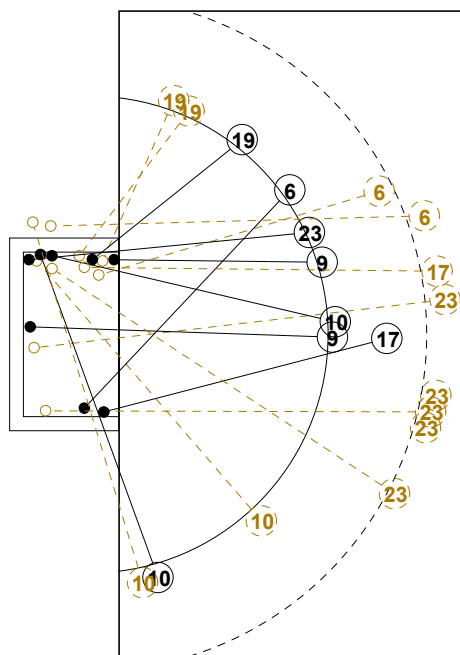

2014 WOMEN'S JUNIOR WORLD CHAMPIONSHIP IN CRO PICTORIAL MATCH STATISTICS

ROUND 1

MATCH 12

201411012-21-1/1

1st Half
13 : 11

2nd Half
23 : 29

2014 WOMEN'S JUNIOR WORLD CHAMPIONSHIP IN CRO

INDV/TEAM MATCH STATISTICS