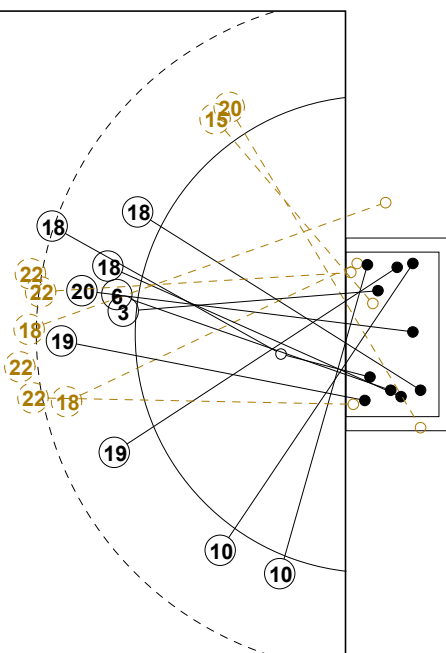

2014 WOMEN'S JUNIOR WORLD CHAMPIONSHIP IN CRO PICTORIAL MATCH STATISTICS

ROUND 1

MATCH 11

201411011-21-1/1

1st Half
8 : 20

2nd Half
35 : 22

2014 WOMEN'S JUNIOR WORLD CHAMPIONSHIP IN CRO

INDV/TEAM MATCH STATISTICS

OFFICIAL
HANDBALL
JUNIOR WOMEN

PRELIMINARY
ROUND 1

GROUP D
MATCH 11

201411011-14-1/2
CAKOVEC
28/06/2014 18:30

No.	Name	Field Shot	Line Shot	Wing Shot	Fast Brk.	Brk. Thr.	Free Thr.	7m Thr.	Total	Rate %	ASST.	ERR.	WAR.	2'	D+DR	TIME
ROMANIA(ROU)																
<i>(COURT PLAYER)</i>																
1	INCULET Ana M.									0.0%						00:19:00
2	TANASIE Ana M.			2/3	3/3				5/6	83.3%		1				00:21:32
3	TIRON Bianca E.		0/1						0/1	0.0%		1				00:16:33
4	ZAMFIRESCU Maria	1/1	2/2						3/3	100%	1			1		00:35:22
5	PERIANU Gabriela		0/1						0/1	0.0%		1	1			00:25:49
6	CICIC Marina E.	0/1		1/3	1/1				2/5	40.0%	1	2				00:33:07
7	CARABULEA C. A.		0/1	1/1				0/1	1/3	33.3%		1				00:30:52
8	CONSTANTINESCU M	1/1	1/2					1/2	3/5	60.0%		1		1		00:31:39
9	PRICOPI Dana A.	2/3	2/2		1/1				5/6	83.3%						00:25:32
10	POPA Laura P.	1/1	2/2		1/1			1/1	5/5	100%	2	2	1			00:39:05
12	SERBAN Elena									0.0%						00:19:12
13	SAFTA Nicoleta F		3/3	1/1	1/1				5/5	100%		2		1		00:43:46
14	CHIRICUTA A. E.		1/1	1/2	2/2				4/5	80.0%				1		00:41:00
15	CIRJAN Roxana D.	1/1	1/1						2/2	100%						00:07:24
16	DEDU Denisa S.									0.0%						00:21:48
Total		6/8	12/16	6/10	9/9			2/4	35/47	74.5%	4	11	2	4		
<i>(GOALKEEPER)</i>																
1	INCULET Ana M.	3/3	2/6		0/1	0/1		0/1	5/12	41.7%						00:19:00
12	SERBAN Elena	2/4	0/2	1/2				0/3	3/11	27.3%						00:19:12
16	DEDU Denisa S.	1/4	0/2		0/2				1/8	12.5%						00:21:48
Total		6/11	2/10	1/2	0/3	0/1		0/4	9/31	29.0%						

COURT PLAYER: GOALS/SHOTS

GOALKEEPER: SAVED/SHOTS

TEAM TOTALS	GOALS	SAVED	MISSED	POST	BLOCKED	TOTAL	RATE(%)
Field Shot	6	1	1			8	75.0%
Line Shot	12	2	2			16	75.0%
Wing Shot	6	1	1	2		10	60.0%
Fastbreak	9					9	100.0%
Breakthrough							0.0%
Free Throw							0.0%
7M-Throw	2	1	1			4	50.0%