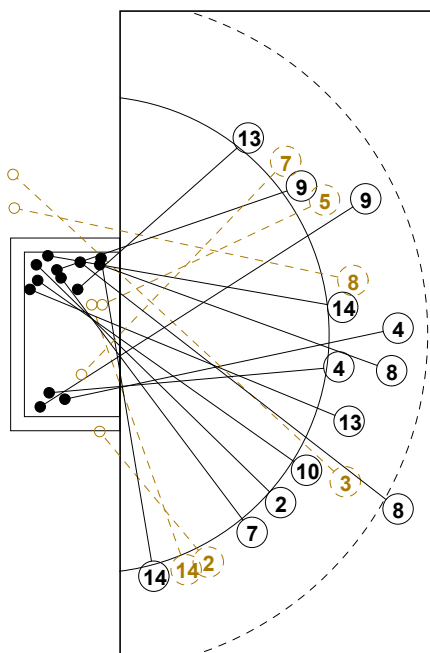

2014 WOMEN'S JUNIOR WORLD CHAMPIONSHIP IN CRO PICTORIAL MATCH STATISTICS

ROUND 1

MATCH 11

201411011-21-1/1

1st Half
8 : 20

2nd Half
35 : 22

2014 WOMEN'S JUNIOR WORLD CHAMPIONSHIP IN CRO

INDV/TEAM MATCH STATISTICS

OFFICIAL
HANDBALL
JUNIOR WOMEN

PRELIMINARY
ROUND 1

GROUP D
MATCH 11

201411011-14-1/2
CAKOVEC
28/06/2014 18:30

No.	Name	Field Shot	Line Shot	Wing Shot	Fast Brk.	Brk. Thr.	Free Thr.	7m Thr.	Total	Rate %	ASST.	ERR.	WAR.	2'	D+DR	TIME
ROMANIA(ROU)																
<i>(COURT PLAYER)</i>																
1	INCULET Ana M.									0.0%						00:19:00
2	TANASIE Ana M.			2/3	3/3				5/6	83.3%		1				00:21:32
3	TIRON Bianca E.		0/1						0/1	0.0%		1				00:16:33
4	ZAMFIRESCU Maria	1/1	2/2						3/3	100%	1			1		00:35:22
5	PERIANU Gabriela		0/1						0/1	0.0%		1	1			00:25:49
6	CICIC Marina E.	0/1		1/3	1/1				2/5	40.0%	1	2				00:33:07
7	CARABULEA C. A.		0/1	1/1				0/1	1/3	33.3%		1				00:30:52
8	CONSTANTINESCU M	1/1	1/2					1/2	3/5	60.0%		1		1		00:31:39
9	PRICOPI Dana A.	2/3	2/2		1/1				5/6	83.3%						00:25:32
10	POPA Laura P.	1/1	2/2		1/1			1/1	5/5	100%	2	2	1			00:39:05
12	SERBAN Elena									0.0%						00:19:12
13	SAFTA Nicoleta F		3/3	1/1	1/1				5/5	100%		2		1		00:43:46
14	CHIRICUTA A. E.		1/1	1/2	2/2				4/5	80.0%				1		00:41:00
15	CIRJAN Roxana D.	1/1	1/1						2/2	100%						00:07:24
16	DEDU Denisa S.									0.0%						00:21:48
Total		6/8	12/16	6/10	9/9			2/4	35/47	74.5%	4	11	2	4		
<i>(GOALKEEPER)</i>																
1	INCULET Ana M.	3/3	2/6		0/1	0/1		0/1	5/12	41.7%						00:19:00
12	SERBAN Elena	2/4	0/2	1/2				0/3	3/11	27.3%						00:19:12
16	DEDU Denisa S.	1/4	0/2		0/2				1/8	12.5%						00:21:48
Total		6/11	2/10	1/2	0/3	0/1		0/4	9/31	29.0%						

COURT PLAYER: GOALS/SHOTS

GOALKEEPER: SAVED/SHOTS

TEAM TOTALS	GOALS	SAVED	MISSED	POST	BLOCKED	TOTAL	RATE(%)
Field Shot	6	1	1			8	75.0%
Line Shot	12	2	2			16	75.0%
Wing Shot	6	1	1	2		10	60.0%
Fastbreak	9					9	100.0%
Breakthrough							0.0%
Free Throw							0.0%
7M-Throw	2	1	1			4	50.0%