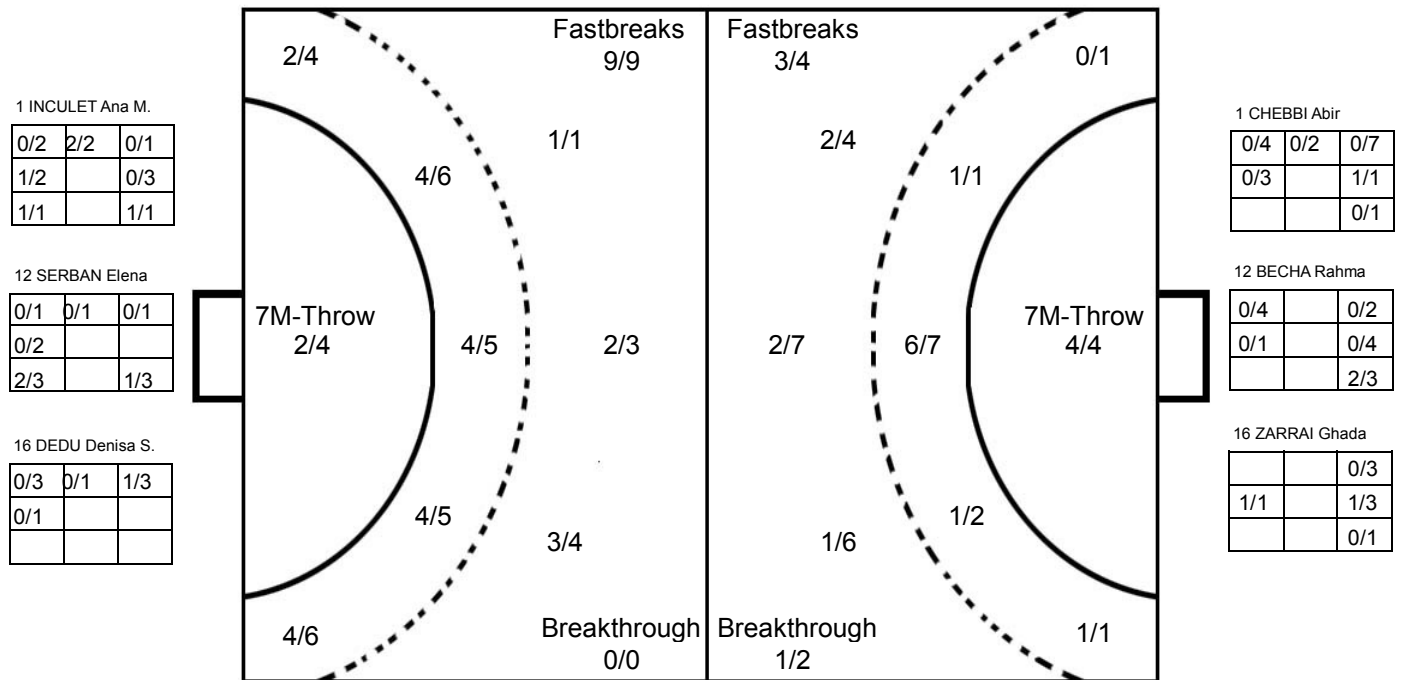

COURT PLAYER: GOALS/SHOTS

GOALKEEPER: SAVED/SHOTS

TEAM TOTALS	GOALS	SAVED	MISSED	POST	BLOCKED	TOTAL	RATE(%)
Field Shot	5	6	4		2	17	29.4%
Line Shot	8	2				10	80.0%
Wing Shot	1	1				2	50.0%
Fastbreak	3			1		4	75.0%
Breakthrough	1		1			2	50.0%
Free Throw							0.0%
7M-Throw	4					4	100.0%

2014 WOMEN'S JUNIOR WORLD CHAMPIONSHIP IN CRO

MATCH SHOT REPORT

ROUND 1

MATCH 11

201411011-41-1/1

ROMANIA

1 INCULET Ana M.	2 TANASIE Ana M.	3 TIRON Bianca E.	4 ZAMFIRESCU Maria	5 PERIANU Gabriela	6 CICIC Marina E.	7 CARABULEA C. A.	8 CONSTANTINESCU
	1 2 2		1 1		1		
			1			1	2
					1		1
Post - 0 Miss - 0 Block - 0	Post - 1 Miss - 0 Block - 0	Post - 0 Miss - 1 Block - 0	Post - 0 Miss - 0 Block - 0	Post - 0 Miss - 0 Block - 0	Post - 1 Miss - 1 Block - 0	Post - 0 Miss - 1 Block - 0	Post - 0 Miss - 1 Block - 0
9 PRICOPU Dana A.	10 POPA Laura P.	12 SERBAN Elena	13 SAFTA Nicoleta F	14 CHIRICUTA A. E.	15 CIRJAN Roxana D.	16 DEDU Denisa S.	
2 3	1 3		2	1 1	1 1		
	1		2 1	1			
				1			
Post - 0 Miss - 1 Block - 0	Post - 0 Miss - 0 Block - 0	Post - 0 Miss - 0 Block - 0	Post - 0 Miss - 0 Block - 0	Post - 0 Miss - 0 Block - 0	Post - 0 Miss - 0 Block - 0	Post - 0 Miss - 0 Block - 0	