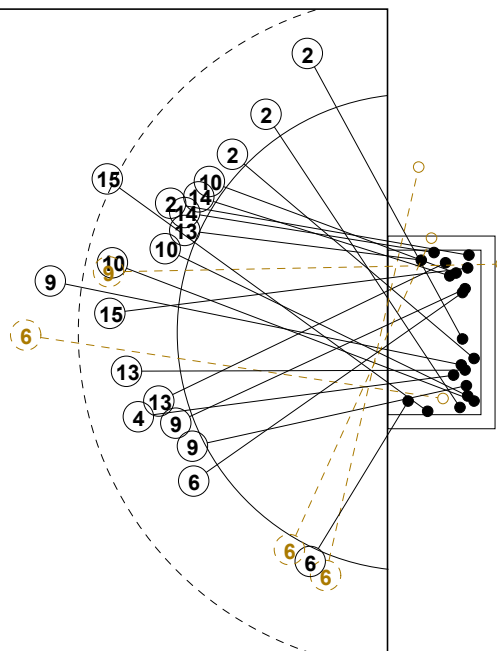

2014 WOMEN'S JUNIOR WORLD CHAMPIONSHIP IN CRO PICTORIAL MATCH STATISTICS

ROUND 1

MATCH 11

201411011-21-1/1

1st Half
8 : 20

2nd Half
35 : 22

2014 WOMEN'S JUNIOR WORLD CHAMPIONSHIP IN CRO

INDV/TEAM MATCH STATISTICS

OFFICIAL
HANDBALL
JUNIOR WOMEN

PRELIMINARY
ROUND 1

GROUP D
MATCH 11

201411011-14-1/2
CAKOVEC
28/06/2014 18:30

No.	Name	Field Shot	Line Shot	Wing Shot	Fast Brk.	Brk. Thr.	Free Thr.	7m Thr.	Total	Rate %	ASST.	ERR.	WAR.	2'	D+DR	TIME
ROMANIA(ROU)																
<i>(COURT PLAYER)</i>																
1	INCULET Ana M.									0.0%						00:19:00
2	TANASIE Ana M.			2/3	3/3				5/6	83.3%		1				00:21:32
3	TIRON Bianca E.		0/1						0/1	0.0%		1				00:16:33
4	ZAMFIRESCU Maria	1/1	2/2						3/3	100%	1			1		00:35:22
5	PERIANU Gabriela		0/1						0/1	0.0%		1	1			00:25:49
6	CICIC Marina E.	0/1		1/3	1/1				2/5	40.0%	1	2				00:33:07
7	CARABULEA C. A.		0/1	1/1				0/1	1/3	33.3%		1				00:30:52
8	CONSTANTINESCU M	1/1	1/2					1/2	3/5	60.0%		1		1		00:31:39
9	PRICOPI Dana A.	2/3	2/2		1/1				5/6	83.3%						00:25:32
10	POPA Laura P.	1/1	2/2		1/1			1/1	5/5	100%	2	2	1			00:39:05
12	SERBAN Elena									0.0%						00:19:12
13	SAFTA Nicoleta F		3/3	1/1	1/1				5/5	100%		2		1		00:43:46
14	CHIRICUTA A. E.		1/1	1/2	2/2				4/5	80.0%				1		00:41:00
15	CIRJAN Roxana D.	1/1	1/1						2/2	100%						00:07:24
16	DEDU Denisa S.									0.0%						00:21:48
Total		6/8	12/16	6/10	9/9			2/4	35/47	74.5%	4	11	2	4		
<i>(GOALKEEPER)</i>																
1	INCULET Ana M.	3/3	2/6		0/1	0/1		0/1	5/12	41.7%						00:19:00
12	SERBAN Elena	2/4	0/2	1/2				0/3	3/11	27.3%						00:19:12
16	DEDU Denisa S.	1/4	0/2		0/2				1/8	12.5%						00:21:48
Total		6/11	2/10	1/2	0/3	0/1		0/4	9/31	29.0%						

COURT PLAYER: GOALS/SHOTS

GOALKEEPER: SAVED/SHOTS

TEAM TOTALS	GOALS	SAVED	MISSED	POST	BLOCKED	TOTAL	RATE(%)
Field Shot	6	1	1			8	75.0%
Line Shot	12	2	2			16	75.0%
Wing Shot	6	1	1	2		10	60.0%
Fastbreak	9					9	100.0%
Breakthrough							0.0%
Free Throw							0.0%
7M-Throw	2	1	1			4	50.0%