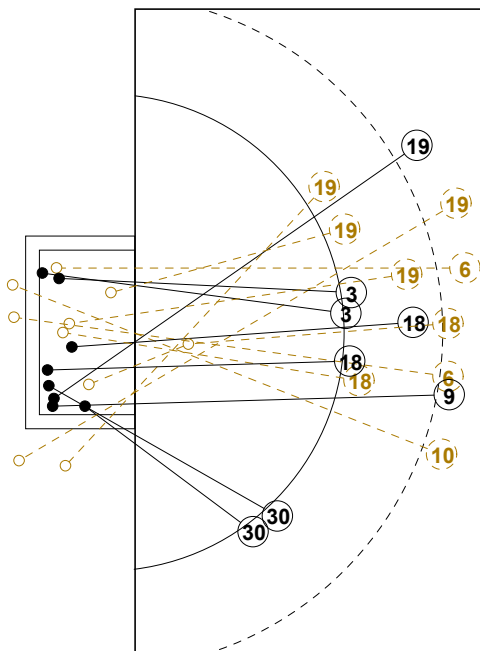

2014 WOMEN'S JUNIOR WORLD CHAMPIONSHIP IN CRO PICTORIAL MATCH STATISTICS

ROUND 1

MATCH 11

201411011-21-1/1

1st Half
8 : 20

2nd Half
35 : 22

2014 WOMEN'S JUNIOR WORLD CHAMPIONSHIP IN CRO

INDV/TEAM MATCH STATISTICS

OFFICIAL
HANDBALL
JUNIOR WOMEN

PRELIMINARY
ROUND 1

GROUP D
MATCH 11

201411011-14-1/2
CAKOVEC
28/06/2014 18:30

No.	Name	Field Shot	Line Shot	Wing Shot	Fast Brk.	Brk. Thr.	Free Thr.	7m Thr.	Total	Rate %	ASST.	ERR.	WAR.	2'	D+DR	TIME
ROMANIA(ROU)																
<i>(COURT PLAYER)</i>																
1	INCULET Ana M.									0.0%						00:19:00
2	TANASIE Ana M.			2/3	3/3				5/6	83.3%		1				00:21:32
3	TIRON Bianca E.		0/1						0/1	0.0%		1				00:16:33
4	ZAMFIRESCU Maria	1/1	2/2						3/3	100%	1			1		00:35:22
5	PERIANU Gabriela		0/1						0/1	0.0%		1	1			00:25:49
6	CICIC Marina E.	0/1		1/3	1/1				2/5	40.0%	1	2				00:33:07
7	CARABULEA C. A.		0/1	1/1				0/1	1/3	33.3%		1				00:30:52
8	CONSTANTINESCU M	1/1	1/2					1/2	3/5	60.0%		1		1		00:31:39
9	PRICOPI Dana A.	2/3	2/2		1/1				5/6	83.3%						00:25:32
10	POPA Laura P.	1/1	2/2		1/1			1/1	5/5	100%	2	2	1			00:39:05
12	SERBAN Elena									0.0%						00:19:12
13	SAFTA Nicoleta F		3/3	1/1	1/1				5/5	100%		2		1		00:43:46
14	CHIRICUTA A. E.		1/1	1/2	2/2				4/5	80.0%				1		00:41:00
15	CIRJAN Roxana D.	1/1	1/1						2/2	100%						00:07:24
16	DEDU Denisa S.									0.0%						00:21:48
Total		6/8	12/16	6/10	9/9			2/4	35/47	74.5%	4	11	2	4		
<i>(GOALKEEPER)</i>																
1	INCULET Ana M.	3/3	2/6		0/1	0/1		0/1	5/12	41.7%						00:19:00
12	SERBAN Elena	2/4	0/2	1/2				0/3	3/11	27.3%						00:19:12
16	DEDU Denisa S.	1/4	0/2		0/2				1/8	12.5%						00:21:48
Total		6/11	2/10	1/2	0/3	0/1		0/4	9/31	29.0%						

COURT PLAYER: GOALS/SHOTS

GOALKEEPER: SAVED/SHOTS

TEAM TOTALS	GOALS	SAVED	MISSED	POST	BLOCKED	TOTAL	RATE(%)
Field Shot	6	1	1			8	75.0%
Line Shot	12	2	2			16	75.0%
Wing Shot	6	1	1	2		10	60.0%
Fastbreak	9					9	100.0%
Breakthrough							0.0%
Free Throw							0.0%
7M-Throw	2	1	1			4	50.0%