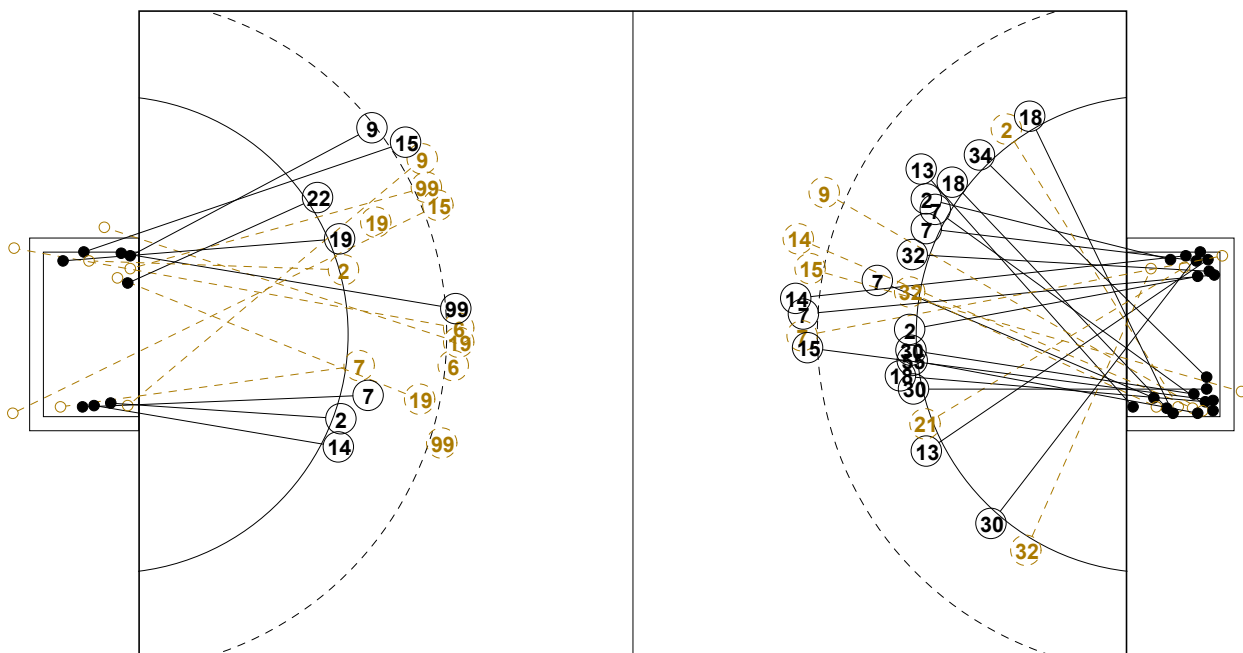

2014 WOMEN'S JUNIOR WORLD CHAMPIONSHIP IN CRO PICTORIAL MATCH STATISTICS

ROUND 1

MATCH 10

201411010-21-1/1

1st Half
13 : 10

2nd Half
19 : 35

2014 WOMEN'S JUNIOR WORLD CHAMPIONSHIP IN CRO

INDV/TEAM MATCH STATISTICS

OFFICIAL
HANDBALL
JUNIOR WOMEN

PRELIMINARY
ROUND 1

GROUP D
MATCH 10

201411010-14-1/2
CAKOVEC
28/06/2014 16:15

No.	Name	Field Shot	Line Shot	Wing Shot	Fast Brk.	Brk. Thr.	Free Thr.	7m Thr.	Total	Rate %	ASST.	ERR.	WAR.	2'	D+DR	TIME
RUSSIAN FEDERATION(RUS)																
<i>(COURT PLAYER)</i>																
1	ZYKOVA Anasta.									0.0%						00:07:32
2	CHERNOVA E.		1/1		2/3			0/1	3/5	60.0%						00:35:55
7	DMITRIEVA Daria	0/2	2/2		1/1	1/1			4/6	66.7%	1	4		1		00:38:25
9	KHRAPOVA A.	0/2						1/2	1/4	25.0%		1				00:22:14
13	VYAKHIREVA Anna		2/2		1/1	1/1		1/2	5/6	83.3%	2					00:33:18
14	VEDEKHINA Polina	1/2							1/2	50.0%	2			1		00:18:49
15	VYDRINA Liudmila	1/2						2/2	3/4	75.0%						00:13:07
18	KOZHOKAR Kristin			1/1	5/5				6/6	100%						00:24:40
21	PETROVA Evgeniya		2/4						2/4	50.0%		1		2		00:39:16
30	IKHNEVA Alena			1/1	2/4	0/1			3/6	50.0%	1					00:32:07
32	PAVLOVA Karina			0/3	2/3				2/6	33.3%						00:37:57
34	MALASHENKO E.			1/1	0/1	1/1			2/3	66.7%				1		00:23:40
41	KOSTOMAKHA Yana									0.0%	1			1		00:21:29
44	TRUSOVA Kira									0.0%	1					00:15:40
55	KARPACHEVA K.		3/5						3/5	60.0%	1			1		00:18:18
94	ANOSHKINA E.									0.0%	2					00:37:28
Total		2/8	10/14	3/6	13/18	3/4		4/7	35/57	61.4%	11	6	3	4		
<i>(GOALKEEPER)</i>																
1	ZYKOVA Anasta.	0/1	1/2			0/1		1/1	2/5	40.0%						00:07:32
44	TRUSOVA Kira	2/4	0/1					0/2	2/7	28.6%	1					00:15:40
94	ANOSHKINA E.	2/5	2/4	0/1	0/1	1/3	4/4	0/2	9/20	45.0%	2					00:37:28
Total		4/10	3/7	0/1	0/1	1/4	4/4	1/5	13/32	40.6%	3					