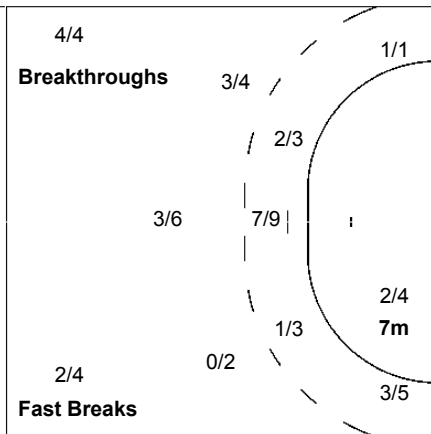

1/2		2/2
	1/1	

1-Missed

1-Blocked

20 MEGANNEM H

		1/1
1/1		0/1

1-Missed 1-Post 2-Blocked

22 BOUGHANMI O

		2/3
2/2	1/1	1/2

31 CHOUREF M

Team
Goals / Shots

2/5	2/2	5/6
2/3	0/1	1/2
5/7	2/2	2/6

4-Missed 3-Post 4-Blocked

Offence

Breakthroughs

Fast Breaks

Defence

Breakthroughs

Fast Breaks

Goalkeepers
Saves / Shots

0/5	0/1	1/3
6/8		0/2
1/5	1/4	3/12

12 MAGGAIZ M

0/5	0/1	1/3
6/8		0/2
1/5	1/4	2/11

16 HELAL W

		1/1