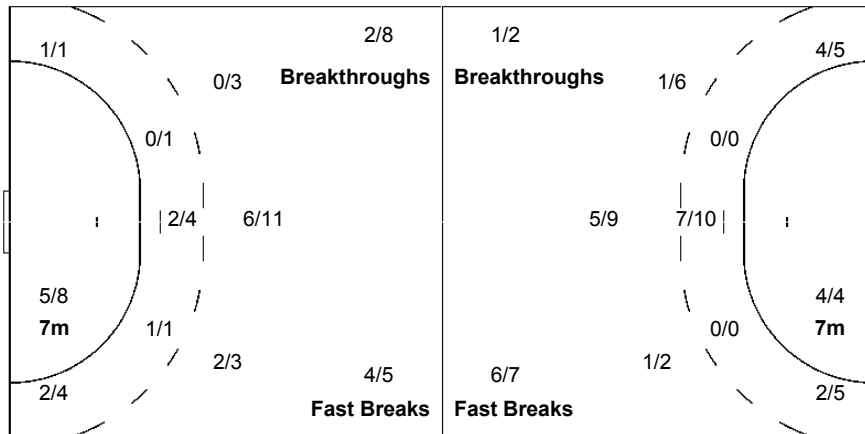

Copper Box
Copper Box

SUN 29 JUL 2012
9:30

Handball

Handball

Men

Hommes

Preliminary Round - Group A

éliminatoires - poule A

Match Team Statistics

Statistiques du match par équipe

Match 1

ISL 31 - 25 ARG

(15 - 14) (16 - 11)

Referees: GEIPEL Lars / HELBIG Marcus (GER)

ARG - Argentina

Shots Distribution

Players

Goals / Shots

1 SCHULZ MC	2 FERNANDEZ FG	3 PIZARRO F	4 SIMONET S	5 PORTELA PS	6 SIMONET DE	7 KOGOVSEK A
		1/1	2/2		1/1	
	2/2		1/1		0/1	
		0/1	0/1		1/1	
	2/2	2/2	1/2		1/1	1/1
	1-Missed		1-Post		1-Missed	

9 QUERIN LF	10 VIEYRA FM	11 RICCOBELLI G	12 GARCIA FG	15 CAROU GM	17 MIGUELES DE	19 VAZQUEZ JM
		1/1				0/1
	0/1				0/1	
	0/2			0/1	0/1	
		3/3			1/1	
	1-Post			1-Missed	1-Missed	1-Blocked

Team
Goals / Shots

4/5	2/3	1/3
2/6	0/3	0/5
6/7	5/5	5/5

4-Missed 2-Post 1-Blocked

Offence

Goalkeepers
Saves / Shots

1/3	2/7	0/2
3/3		2/6
0/8	1/6	1/6

1 SCHULZ MC

0/2	0/2	0/1
3/3		1/3
0/6	1/5	1/5

12 GARCIA FG

1/1	2/5	0/1
		1/3
0/2	0/1	0/1

LEGEND									
%	Efficiency	2Min	2 Minute Suspensions	6m	6-metre Shots	7m	7-metre Shots	9m	9-metre Shots
AS	Assists	BS	Blocked Shots	BT	Breakthroughs	DR	Disqualification with report	FB	Fast Breaks
G/S	Goals/Shots	N/A	not applicable	RC	Red Cards	S/S	Saves/Shots	ST	Steals
TO	Turnover	TP	Time Played	Wing	Wing Shots	YC	Yellow Cards