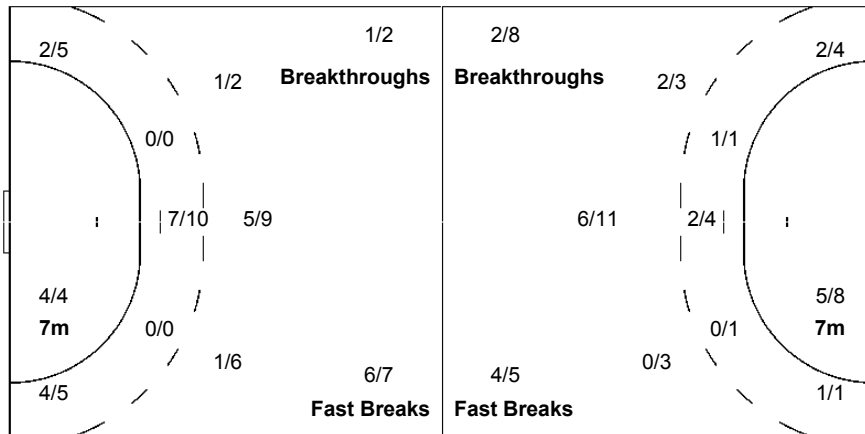

Copper Box
Copper Box

SUN 29 JUL 2012
9:30

Handball

Handball

Men

Hommes

Preliminary Round - Group A

éliminatoires - poule A

Match Team Statistics

Statistiques du match par équipe

Match 1

ISL 31 - 25 ARG

(15 - 14) (16 - 11)

Referees: GEIPEL Lars / HELBIG Marcus (GER)

ISL - Iceland

Shots Distribution

Players

Goals / Shots

1 GUSTAVSSON B	2 SVAVARSSON V	3 KRISTJANSSON K	4 PALMARSSON A	5 INGIMUNDARSON I	6 HALLGRIMSSON AO	7 ATLASON A
			1/2		1/2 1/1	
			0/1	1/2		1/1
				1/1		1/1 1/1
			2-Post	1-Blocked		1-Post

9 SIGURDSSON GV	10 GUDJONSSON SS	11 STEFANSSON O	15 PETERSSON A	16 GUDMUNDSSON HL	17 JAKOBSSON S	18 GUNNARSSON R
2/2		1/1 2/2 1/1	0/1			
0/1		0/1		0/1		2/2
3/3 2/2 2/2		2/2 0/1	1/1 0/1			1/1 1/1
1-Blocked		1-Blocked	2-Post			1-Missed

Team
Goals / Shots

2/3	5/7	2/2
0/3		4/6
8/8	5/6	5/6
1-Missed	5-Post	3-Blocked

Offence

Defence

Goalkeepers
Saves / Shots

1/5	1/3	2/3
4/6	3/3	5/5
1/7	0/5	0/5

1 GUSTAVSSON B

0/2	1/3	1/1
2/4	2/2	1/1
1/6	0/4	0/3

16 GUDMUNDSSON HL

1/3		1/2
2/2	1/1	4/4
0/1	0/1	0/2