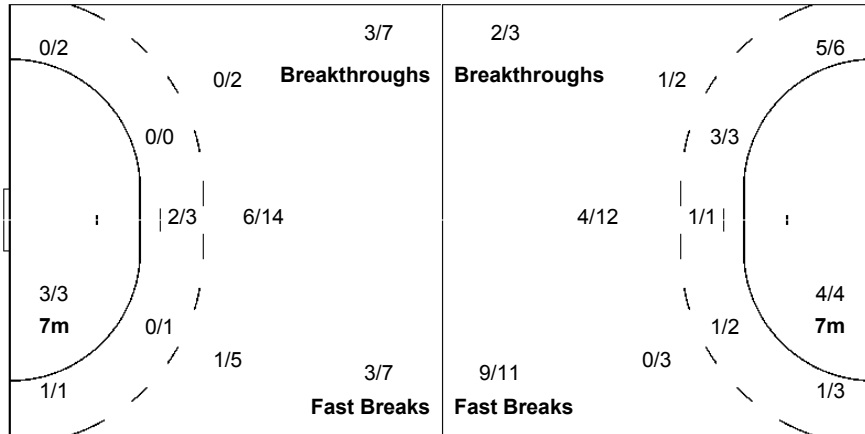

Copper Box
Copper Box

SAT 28 JUL 2012
19:30

Handball

Handball

Women

Femmes

Preliminary Round - Group A

éliminatoires - poule A

Match Team Statistics

Statistiques du match par équipe

Match 5

MNE 31 - 19 GBR

(18 - 12) (13 - 7)

Referees: DUTA Anamaria / FLORESCU Diana (ROU)

GBR - Great Britain

Shots Distribution

Players

Goals / Shots

1 HARGREAVES S	3 LAM-MOORES H	4 van der WEEL Z	5 HEGLUND N	7 McCAFFERTY L	8 JUKES L	9 GOODWIN B
		0/1		2/2 0/1 0/1 2/3		1/1 1/1
		1-Missed	1-Missed	1-Missed		1-Post 1-Blocked
10 FAIRBROTHER K	11 BYL L	13 LEUTHOLD Y	17 PALIES E	21 FUDGE K	66 MAYES J	86 GERBRON M
	1/1			0/1 1/2 1/1 0/1 0/1		1/1 1/1 1/3 1/1 2/2 0/1
	1/1 1/1		2-Missed	4-Missed 2-Post		1-Blocked

Team
Goals / Shots

4/5	2/3	2/2
1/5	0/3	2/3
6/7	1/2	1/1

9-Missed 3-Post 2-Blocked

Offence

Defence

Goalkeepers
Saves / Shots

2/5	0/3	2/9
0/1	2/2	0/4
3/11	0/1	2/6

1 HARGREAVES S

1/3	0/2	0/5
0/1		0/2
2/7		0/2

66 MAYES J

1/2	0/1	2/4
	2/2	0/2
1/4	0/1	2/4

LEGEND

%	Efficiency	2Min	2 Minute Suspensions	6m	6-metre Shots	7m	7-metre Shots	9m	9-metre Shots
AS	Assists	BS	Blocked Shots	BT	Breakthroughs	DR	Disqualification with report	FB	Fast Breaks
G/S	Goals/Shots	N/A	not applicable	RC	Red Cards	S/S	Saves/Shots	ST	Steals
TO	Turnover	TP	Time Played	Wing	Wing Shots	YC	Yellow Cards