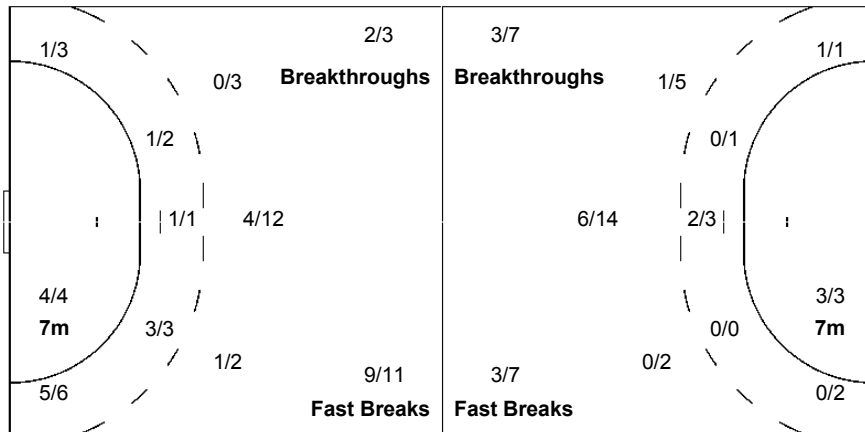

Copper Box
Copper Box

SAT 28 JUL 2012
19:30

Handball

Handball

Women

Femmes

Preliminary Round - Group A

éliminatoires - poule A

Match Team Statistics

Statistiques du match par équipe

Match 5

MNE 31 - 19 GBR

(18 - 12) (13 - 7)

Referees: DUTA Anamaria / FLORESCU Diana (ROU)

MNE - Montenegro

Shots Distribution

Players

Goals / Shots

1 VUKCEVIC M	2 MILJANIC R	4 RADICEVIC J	5 DOKIC A	8 JOVANOVIC M	9 RADOVIC A	10 BULATOVIC A
		1/1	1/1		0/1	
		0/1	1/1			
	2/2	1/1	1/1	2/2	1/1	1/1
	2-Post	1-Post		1-Post		
12 BARJAKTAROVIC S	14 SAVIC M	17 POPOVIC B	26 LAZOVIC S	32 BULATOVIC K	77 MEHMEDOVIC M	90 KNEZEVIC M
	0/1	1/1	1/1	2/3		1/1
		2/2	1/1		0/1	
		1/3	1/1		0/1	
			0/1	2-Missed 1-Post	1-Post	

Team
Goals / Shots

3/5	3/3	7/9
1/1	0/2	4/4
8/11	1/1	4/6

2-Missed 6-Post

Offence

Defence

Goalkeepers
Saves / Shots

1/5	1/3	0/2
4/5	3/3	1/3
1/7	1/2	0/1

1 VUKCEVIC M

0/1		0/1
0/1	2/2	1/1
1/4	1/2	

12 BARJAKTAROVIC S

1/4	1/3	0/1
4/4	1/1	0/2
0/3		0/1