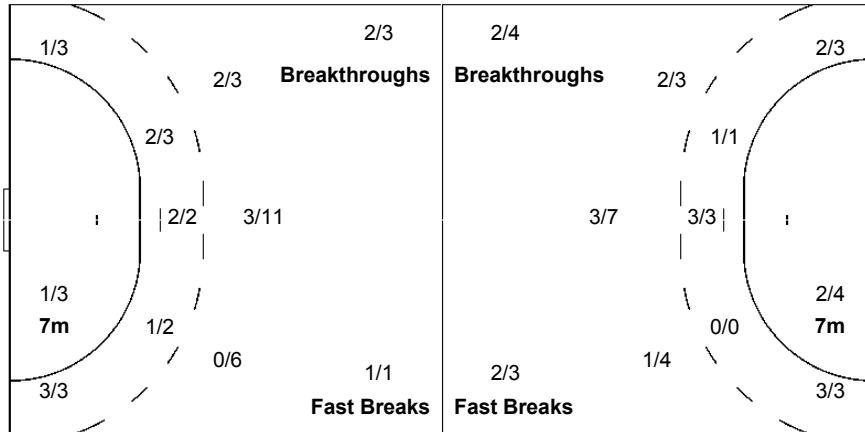

Copper Box
Copper Box

SAT 28 JUL 2012
16:15

Handball

Handball

Women

Femmes

Preliminary Round - Group B

éliminatoires - poule B

Match Team Statistics

Statistiques du match par équipe

Match 4

DEN 21 - 18 SWE

(8 - 10) (13 - 8)

Referees: NIKOLIC Nenad / STOJKOVIC Dusan (SRB)

SWE - Sweden

Shots Distribution

Players

Goals / Shots

2 AGREN U

		1/1
		1/1

3 FLOGNMAN K

		1/1

4 BOSON M

		2/2

5 FOGELSTROM H

6 ISLAS HELGESSON T

		0/1

8 ROBERTS J

		2/3

10 WIEL FREDEN A

		0/1
		1/1
		1/1

1-Blocked

1-Post

12 KAIN G

15 AHLM J

		1/1
		1/1

1-Missed

1-Blocked

16 GRUBBSTROM C

17 TORSTENSSON L

		0/1
		0/1
		0/2

2-Missed 1-Post 4-Blocked

18 WIBERG J

20 GULLDEN I

		1/1
		2/2
		0/2
		2/2
		0/1

1-Missed

31 JOHANSSON AM

		1/1
		1/1

Team
Goals / Shots

3/4	1/1	2/3
0/1		7/11
3/5		2/3

4-Missed 2-Post 6-Blocked

Offence

Goalkeepers
Saves / Shots

2/7	0/2	0/4
		1/1
1/6	1/1	1/6

12 KAIN G

16 GRUBBSTROM C

2/7	0/2	0/4
		1/1
1/6	1/1	1/6

LEGEND

%	Efficiency	2Min	2 Minute Suspensions	6m	6-metre Shots	7m	7-metre Shots	9m	9-metre Shots
AS	Assists	BS	Blocked Shots	BT	Breakthroughs	DR	Disqualification with report	FB	Fast Breaks
G/S	Goals/Shots	N/A	not applicable	RC	Red Cards	S/S	Saves/Shots	ST	Steals
TO	Turnover	TP	Time Played	Wing	Wing Shots	YC	Yellow Cards