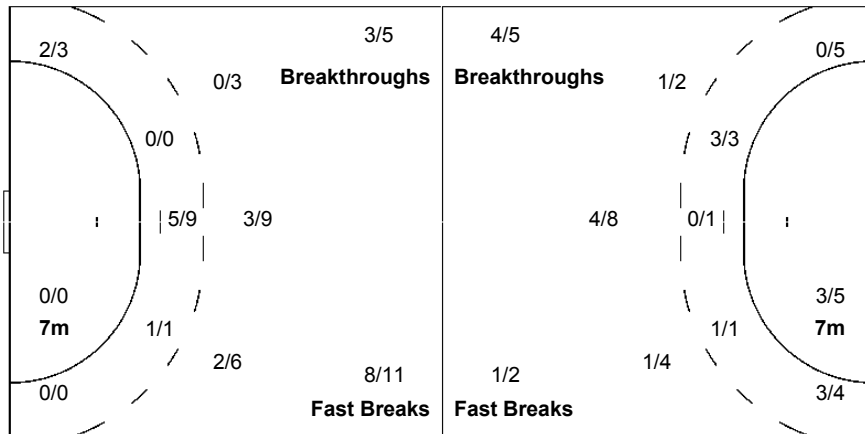

Copper Box
Copper Box

FRI 3 AUG 2012
11:15

Handball

Handball

Women

Femmes

Preliminary Round - Group B

éliminatoires - poule B

Match Team Statistics

Statistiques du match par équipe

Match 20

KOR 21 - 24 FRA

(12 - 10) (9 - 14)

Referees: NIKOLIC Nenad / STOJKOVIC Dusan (SRB)

FRA - France

Shots Distribution

Players

Goals / Shots

3 DANCETTE B	4 KAMTO NJITAM N	5 AYGLON C	7 PINEAU A	8 MENDY C	9 BAUDOIN P	10 HERBRECHT S
0/1	1/1	0/1	0/1		1/1	
1/2	1/1	1/1	0/1	0/1		0/1
1/1	1/1	1/1 1/1	2/2 1/1			
	1-Blocked		1-Missed	1-Post		

12 LEYNAUD A	16 DARLEUX C	17 DEMBELE S	18 DEROIN A	20 TERVEL R	24 SIGNATE M	64 LACRABERE A
		1/1 1/1		1/1		1/1
			1/1	1/1	1/1	
		0/2 1/1	1/1			1/1 0/1 1/2
			1-Missed		1-Missed 2-Post	2-Post 1-Blocked

Team
Goals / Shots

4/4	1/2	2/4
5/8	0/1	1/2
5/5	3/6	3/5
3-Missed	5-Post	2-Blocked

Offence

Defence

Goalkeepers
Saves / Shots

0/4	1/1	1/2
5/6	1/1	1/2
2/9	0/1	0/6

12 LEYNAUD A

0/1	1/1	1/2
3/4		1/2
1/4	0/1	0/4

16 DARLEUX C

0/3		
2/2	1/1	
1/5		0/2

LEGEND

%	Efficiency	2Min	2 Minute Suspensions	6m	6-metre Shots	7m	7-metre Shots	9m	9-metre Shots
AS	Assists	BS	Blocked Shots	BT	Breakthroughs	DR	Disqualification with report	FB	Fast Breaks
G/S	Goals/Shots	N/A	not applicable	RC	Red Cards	S/S	Saves/Shots	ST	Steals
TO	Turnover	TP	Time Played	Wing	Wing Shots	YC	Yellow Cards