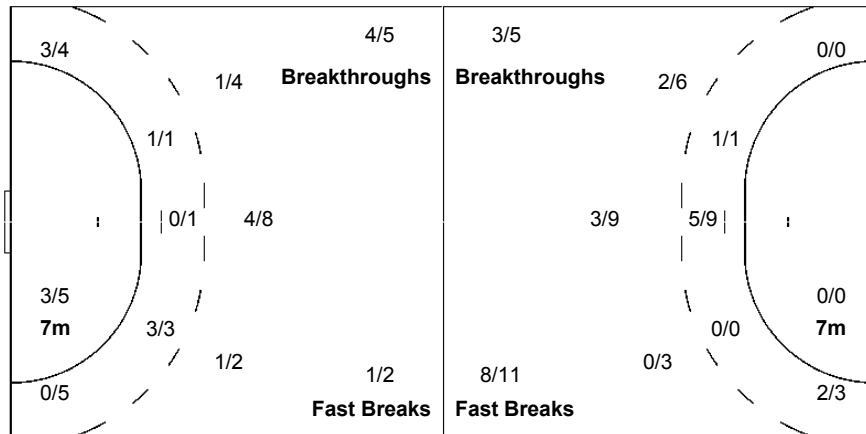

### Shots Distribution

Players

Goals / Shots

1 JU H	2 WOO SH	3 KIM OA	5 JUNG Y	7 GWON HN	9 KIM CY	11 RYU EH
	2/2		1/1			0/1
	0/1					0/1 0/1 0/1
	1/1	1/1	2/2	1/1	1/1	2/2

1-Post

12 MOON K	13 KIM C	17 SIM H	19 CHOI IJ	20 JUNG J	21 JO H	33 LEE EB
	0/1	1/2	0/1	1/1	1/2	
		1/1	0/1			
		3/3 1/1	1/1	0/1 1/1		0/1

1-Blocked

3-Missed 3-Post

Team  
Goals / Shots

4/4	0/1	1/2
1/6	0/1	1/2
7/9	1/1	6/6

3-Missed 4-Post 1-Blocked

Offence

Defence

Goalkeepers  
Saves / Shots

0/4	1/2	2/4
3/8	1/1	1/2
0/5	3/6	2/5

1 JU H

0/2	1/2	2/4
3/8	1/1	1/2
0/4	3/5	1/4

12 MOON K

0/2		
0/1	0/1	1/1

Copper Box  
Copper Box

FRI 3 AUG 2012  
11:15

Handball