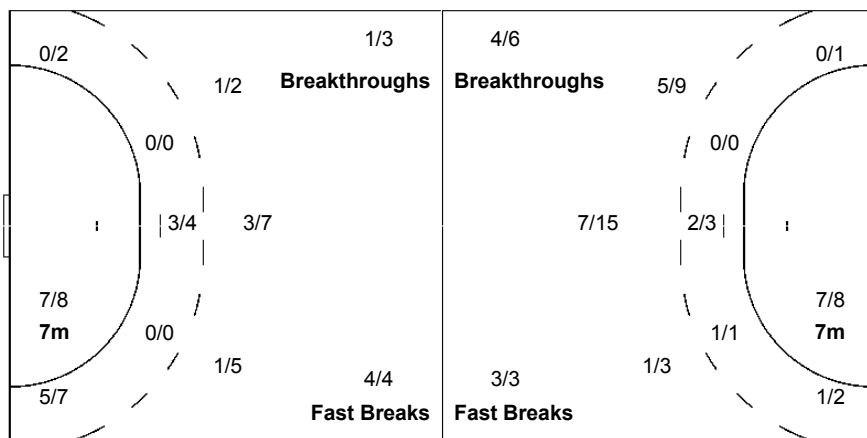

Copper Box
Copper Box

FRI 3 AUG 2012
9:30

Handball

Handball

Women

Femmes

Preliminary Round - Group A

éliminatoires - poule A

Match Team Statistics

Statistiques du match par équipe

Match 19

ANG 31 - 25 GBR

(14 - 10) (17 - 15)

Referees: DUTA Anamaria / FLORESCU Diana (ROU)

GBR - Great Britain

Shots Distribution

Players

Goals / Shots

1 HARGREAVES S	3 LAM-MOORES H	4 van der WEEL Z	5 HEGLUND N	7 McCAFFERTY L	8 JUKES L	9 GOODWIN B
		1/1		1/2		
		1/2			1/1	
		1/1	2/2	1/1		1/1
	1-Missed			1-Post 1-Blocked		1-Blocked
10 FAIRBROTHER K	11 BYL L	13 LEUTHOLD Y	17 PALIES E	21 FUDGE K	66 MAYES J	86 GERBRON M
			1/1	1/1		0/1
		1/1		0/1		2/2
1/1		0/1				1/1
		1/1				1/1
1-Missed			1-Missed	1-Blocked 1-Missed 1-Post		1-Post

Team

Goals / Shots

2/4	1/1	4/4
0/1		4/5
7/7	1/1	6/9
4-Missed	3-Post	3-Blocked

Offence

Defence

Goalkeepers

Saves / Shots

1/9	2/2	2/12
1/4	1/1	2/6
2/5	1/3	0/1

1 HARGREAVES S

1/6	2/2	2/11
1/4		2/6
2/4	0/1	0/1

66 MAYES J

0/3		0/1
	1/1	
0/1	1/2	

LEGEND

%	Efficiency	2Min	2 Minute Suspensions	6m	6-metre Shots	7m	7-metre Shots	9m	9-metre Shots
AS	Assists	BS	Blocked Shots	BT	Breakthroughs	DR	Disqualification with report	FB	Fast Breaks
G/S	Goals/Shots	N/A	not applicable	RC	Red Cards	S/S	Saves/Shots	ST	Steals
TO	Turnover	TP	Time Played	Wing	Wing Shots	YC	Yellow Cards