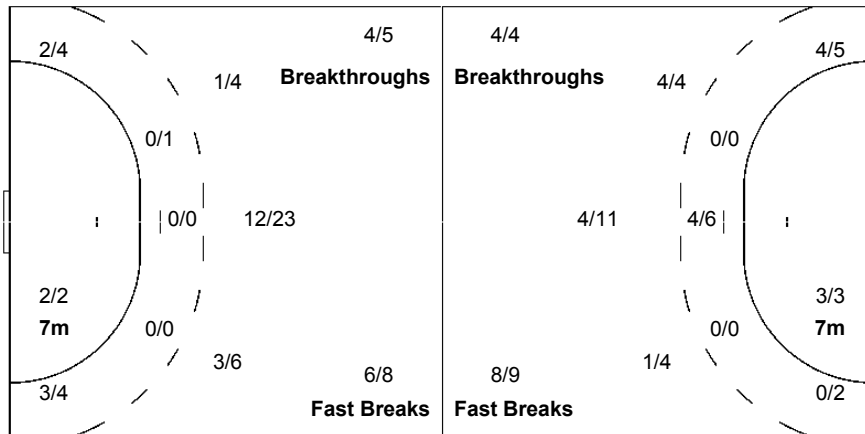

1-Missed 1-Post 2-Blocked

1-Post 1-Blocked

Team
Goals / Shots

2/2	3/6	3/5
2/5	0/2	3/6
6/6	6/7	8/8

2-Missed 5-Post 3-Blocked

Offence

Goalkeepers
Saves / Shots

1/2	2/3	2/6
	0/1	1/3
2/11	0/5	3/12