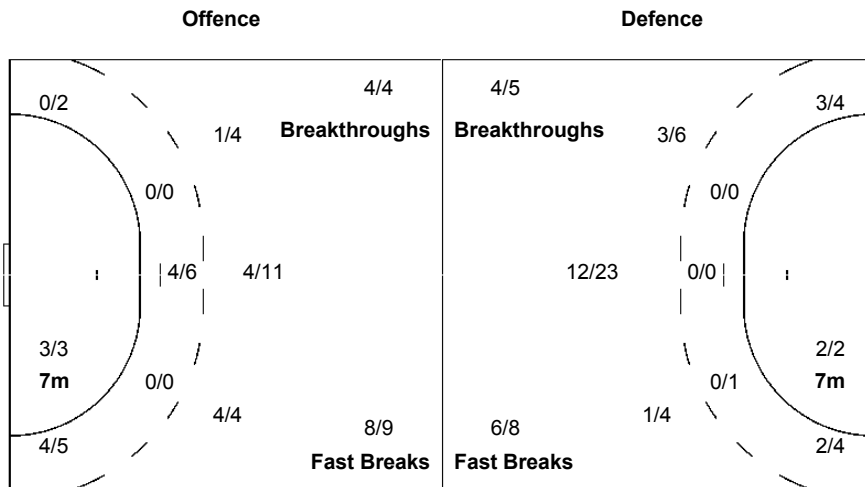

Copper Box
Copper Box

THU 2 AUG 2012
21:15

Handball

Handball

Men

Hommes

Preliminary Round - Group A

éliminatoires - poule A

Match Team Statistics

Statistiques du match par équipe

Match 18

SWE 32 - 33 ISL

(13 - 17) (19 - 16)

Referees: NACHEVSKI Gjorgji / NIKOLOV Slave (MKD)

SWE - Sweden

Shots Distribution

1 ANDERSSON M			3 GUSTAFSSON M			5 ANDERSSON K			6 KALLMAN J			7 JERNEMYR M			10 EKBERG N			11 DODER D		
								2/3	0/1	1/1	1/1				1/1	0/1				
								1/1											1/1	1/1
						1/1		2/4	2/2	3/3	2/2				2/2			0/1		1/1
						1-Missed		1-Blocked							1-Post					1-Blocked

15 LARHOLM J			18 KARLSSON T			19 JAKOBSSON J			22 SJOSTRAND J			24 PETERSEN F			25 EKDAHL du RIETZ K			35 NILSSON A		
	0/1	0/1															1/1			
																				0/1
			1/1												3/4	1/1	3/3		1/1	1/2
						1-Missed														

Team
Goals / Shots

1/2	1/3	4/6
	1/1	2/3
9/11	5/5	9/12

2-Missed 1-Post 2-Blocked

Goalkeepers
Saves / Shots

0/2	3/6	2/5
3/5	2/2	3/6
0/6	1/7	0/8

1 ANDERSSON M

0/1	1/3	0/2
2/3	1/1	2/3
	1/4	0/6

22 SJOSTRAND J

0/1	2/3	2/3
1/2	1/1	1/3
0/6	0/3	0/2