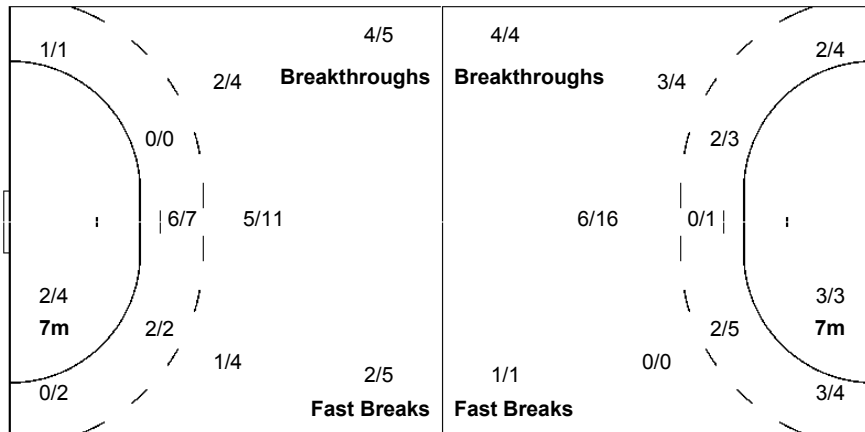

Copper Box
Copper Box

THU 2 AUG 2012
19:30

Handball

Handball

Men

Hommes

Preliminary Round - Group B

éliminatoires - poule B

Match Team Statistics

Statistiques du match par équipe

Match 17

SRB 25 - 26 DEN

(11 - 13) (14 - 13)

Referees: GEIPEL Lars / HELBIG Marcus (GER)

SRB - Serbia

Shots Distribution

Players

Goals / Shots

1 MARJANAC D	5 SESUM Z	6 VUJIN M	7 NIKCEVIC I	9 MANOJLOVIC N	11 TOSKIC A	12 STANIC D
0/0	0/1	4/4	1/1	0/0	0/0	0/0
0/0	0/1	1/3	0/1	0/0	1/1	0/0
0/0	0/1	2/2	0/2	1/1	1/1	0/0
	1-Missed	1-Missed 1-Post	1-Post			

13 ILIC M	17 PRODANOVIC R	20 RNIC M	22 BELJANSKI B	23 VUCKOVIC N	25 CUTURA D	26 STANKOVIC I
1/1	0/1	0/0	0/0	0/0	0/0	0/0
1/1	0/0	0/0	1/1	0/0	0/0	0/1
1/1	0/0	0/0	1/1	0/0	1/1	0/0
2-Missed		1-Post				

Team
Goals / Shots

6/7	0/1
3/6	0/4
6/6	1/4
8/8	

4-Missed 3-Post

Offence

Defence

Goalkeepers
Saves / Shots

0/5	1/4	2/5
3/5	2/2	1/2
2/8	1/4	1/4

1 MARJANAC D

0/2	0/1	0/1
1/2		0/1

12 STANIC D

0/3	1/3	2/4
3/5	2/2	1/2
1/6	1/4	1/3