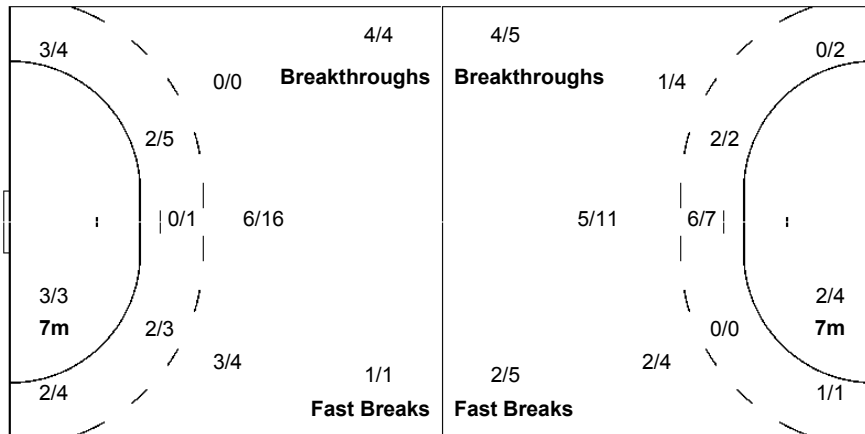

Copper Box
Copper Box

THU 2 AUG 2012
19:30

Handball

Handball

Men

Hommes

Preliminary Round - Group B

éliminatoires - poule B

Match Team Statistics

Statistiques du match par équipe

Match 17

SRB 25 - 26 DEN

(11 - 13) (14 - 13)

Referees: GEIPEL Lars / HELBIG Marcus (GER)

DEN - Denmark

Shots Distribution

Players

Goals / Shots

1 LANDIN JACOBSEN N	2 MOGENSEN T	8 LAUGE SCHMIDT R	10 MARKUSSEN N	11 EGGERT JENSEN A	13 SPELLERBERG B	14 KNUDSEN M
		0/1	1/1 1/1	1/1 2/2		
		0/1 0/1		0/1		0/1 1/1
	0/1			1/1 1/1		0/1 1/1
			1-Post	1-Missed		1-Missed
17 SVAN HANSEN L	18 LINDBERG H	19 TOFT HANSEN R	20 CLEVERLY M	22 SONDERGAARD SARUP	24 HANSEN M	26 NIELSEN K
				2/2	2/2 1/2 1/2	
	0/1			1/1 0/1	1/1	
3/3	1/1			1/2 2/2	1/1 1/2	
					1-Blocked 1-Missed 1-Post	

Team
Goals / Shots

5/5	3/4	3/5
2/5	0/2	1/2
6/8	3/4	3/4

3-Missed 2-Post 1-Blocked

Offence

Goalkeepers
Saves / Shots

1/7		1/1
3/6	4/4	1/2
0/6	3/4	0/8

1 LANDIN JACOBSEN N

1/7		1/1
3/6	4/4	1/2
0/6	3/4	0/8

20 CLEVERLY M

LEGEND	% Efficiency	2Min 2 Minute Suspensions	6m 6-metre Shots	7m 7-metre Shots	9m 9-metre Shots
AS Assists	BS Blocked Shots	BT Breakthroughs	DR Disqualification with report	FB Fast Breaks	
G/S Goals/Shots	N/A not applicable	RC Red Cards	S/S Saves/Shots	ST Steals	
TO Turnover	TP Time Played	Wing Wing Shots	YC Yellow Cards