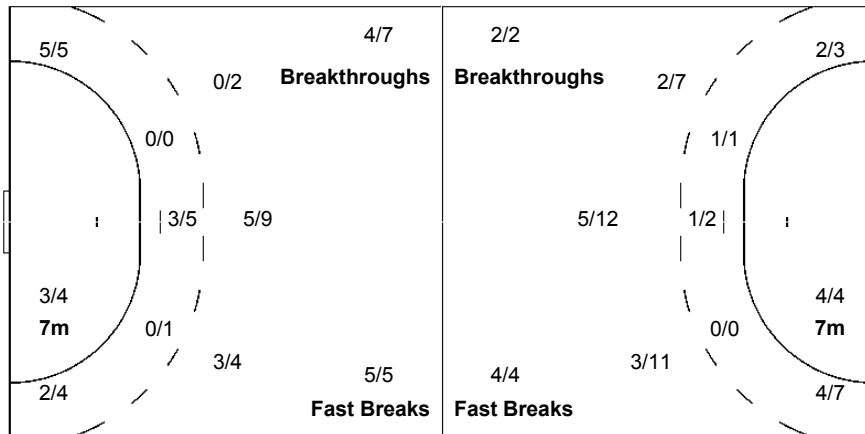

Copper Box
Copper Box

WED 1 AUG 2012
21:15

Handball
Handball

Women
Femmes

Preliminary Round - Group A
éliminatoires - poule A

Match Team Statistics

Statistiques du match par équipe

Match 18

RUS 28 - 30 CRO
(15 - 15) (13 - 15)

Referees: MARINA Carlos Maria / MINORE Dario Leonel (ARG)

CRO - Croatia

Shots Distribution

Players

Goals / Shots

1 GRUBISIC J	2 TATARI M	5 JOVETIC D	6 SERIC A	8 GACE A	10 PUSIC-KOROLJEVIC N	13 HORVAT L
	1/2					
	3/3	0/1	2/2			
			1/1			
						1/1
				3/3	2/2	
						0/1
					1-Post	1-Missed
14 FRANIC K	15 PENEZIC A	16 JELCIC I	18 LOVRIC I	19 ZEBIC M	20 MILANOVIC-LITRE V	29 BASIC S
1/1	2/3	0/1	1/1		1/1	
	0/1				0/2	1/1
1/1	4/6		3/3			
				1-Missed	1-Post	

Team

Goals / Shots

4/6	1/2	3/4
0/3	0/1	2/2
11/13	2/3	7/7

2-Missed 2-Post 1-Blocked

Offence

Defence

Goalkeepers

Saves / Shots

0/2	2/5	0/5
3/5	2/2	1/1
1/8	2/6	1/6

1 GRUBISIC J

		0/1

16 JELCIC I

0/2	2/5	0/5
3/5	2/2	1/1
1/8	2/6	1/5

LEGEND

%	Efficiency	2Min	2 Minute Suspensions	6m	6-metre Shots	7m	7-metre Shots	9m	9-metre Shots
AS	Assists	BS	Blocked Shots	BT	Breakthroughs	DR	Disqualification with report	FB	Fast Breaks
G/S	Goals/Shots	N/A	not applicable	RC	Red Cards	S/S	Saves/Shots	ST	Steals
TO	Turnover	TP	Time Played	Wing	Wing Shots	YC	Yellow Cards