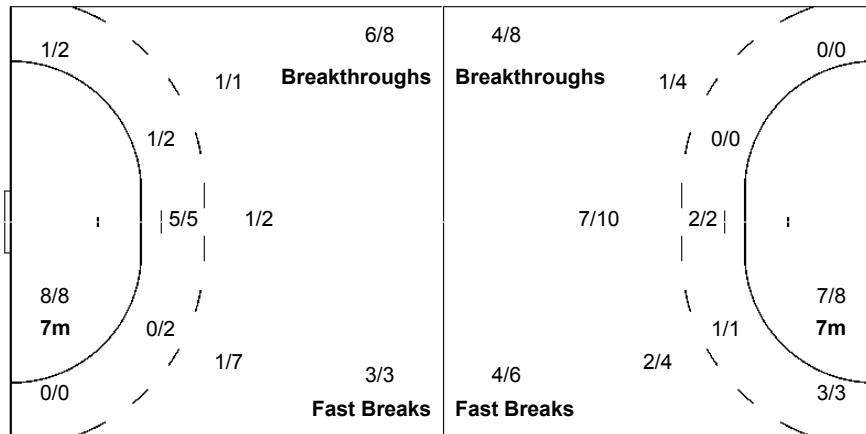

Copper Box
Copper Box

SAT 28 JUL 2012
11:15

Handball

Handball

Women

Femmes

Preliminary Round - Group B

éliminatoires - poule B

Match Team Statistics

Statistiques du match par équipe

Match 2

ESP 27 - 31 KOR

(12 - 16) (15 - 15)

Referees: GUBICA Matija / MILOSEVIC Boris (CRO)

ESP - Spain

Shots Distribution

Players

Goals / Shots

3 BARNO SAN MARTIN A	4 MARTIN BERENGUER C	6 ALBERTO FRANCISCAN	7 FERNANDEZ IBANEZ B	8 CUADRADO DEHESA V	9 MANGUE GONZALEZ M	10 AGUILAR DIAZ M
1/1	1/1	1/1	1/2	2/2	1/1	4/4
	2/2	1/1	0/1		0/1	1/3
1/1	1/1	3/3	1/1			1/2
	1-Missed		1-Blocked	1-Missed 1-Post	1-Blocked	

12 NAVARRO JIMENEZ S	13 ALONSO BERNARDO J	17 PINEDO SAENZ E	18 FERNANDEZ MOLINOS B	21 AMOROS QUILES V	30 ELORZA EGUIARA P	39 CIOBANU CIOBANU M
			1/1			
	1/1		1/1	1/1		
		1/1				

Team
Goals / Shots

7/7	2/2	3/6
4/7	0/1	3/4
3/3	1/1	4/4

2-Missed 1-Post 2-Blocked

Offence

Defence

Goalkeepers
Saves / Shots

0/7	2/4	0/2
2/4	1/1	2/3
2/8	3/6	0/8

12 NAVARRO JIMENEZ S

0/4		1/2
0/1	0/1	0/3

39 CIOBANU CIOBANU M

0/3	2/4	0/2
2/4	1/1	1/1
2/7	3/5	0/5