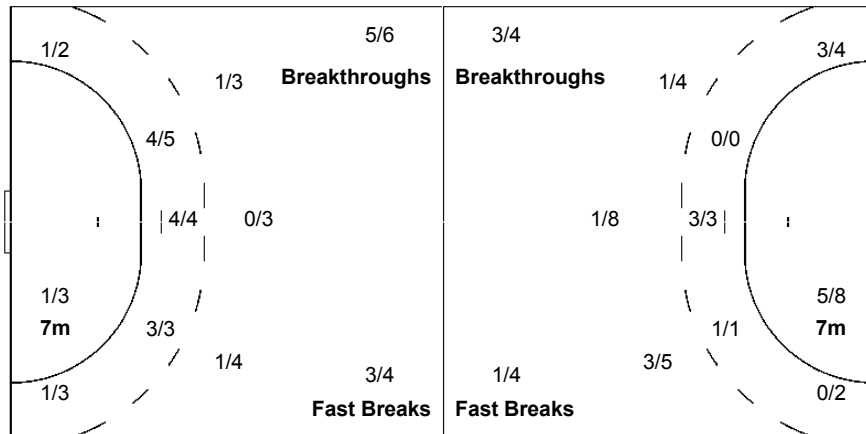

Copper Box
Copper Box

WED 1 AUG 2012
19:30

Handball

Handball

Women

Femmes

Preliminary Round - Group B

éliminatoires - poule B

Match Team Statistics

Statistiques du match par équipe

Match 17

ESP 24 - 21 DEN

(14 - 9) (10 - 12)

Referees: GEIPEL Lars / HELBIG Marcus (GER)

ESP - Spain

Shots Distribution

Players

Goals / Shots

3 BARNO SAN MARTIN A	4 MARTIN BERENGUER C	6 ALBERTO FRANCISCAN	7 FERNANDEZ IBANEZ B	8 CUADRADO DEHESA V	9 MANGUE GONZALEZ M	10 AGUILAR DIAZ M
1/1	1/1	0/1			2/2	1/1
		1/1			0/1	0/1
1/1	2/2	0/1	2/2		3/3	1/1
	1-Missed	2-Missed	1-Missed	1-Blocked	1-Missed 1-Post	1-Blocked
						1-Post
12 NAVARRO JIMENEZ S	13 ALONSO BERNARDO J	17 PINEDO SAENZ E	18 FERNANDEZ MOLINOS B	21 AMOROS QUILES V	30 ELORZA EGUIARA P	39 CIOBANU CIOBANU M
			1/1	0/1		
		1/1				
			1/1	1/1		
		1-Missed				

Team
Goals / Shots

3/3	2/4	2/2
2/3	1/1	1/2
7/8	1/1	5/5
6-Missed	2-Post	2-Blocked

Offence

Defence

Goalkeepers
Saves / Shots

1/3	1/1	3/4
0/2	2/3	4/5
2/7	0/4	3/8
12 NAVARRO JIMENEZ S		
1/3	1/1	3/4
0/2	2/3	3/3
1/5	0/4	3/7
39 CIOBANU CIOBANU M		
		1/2
1/2		0/1