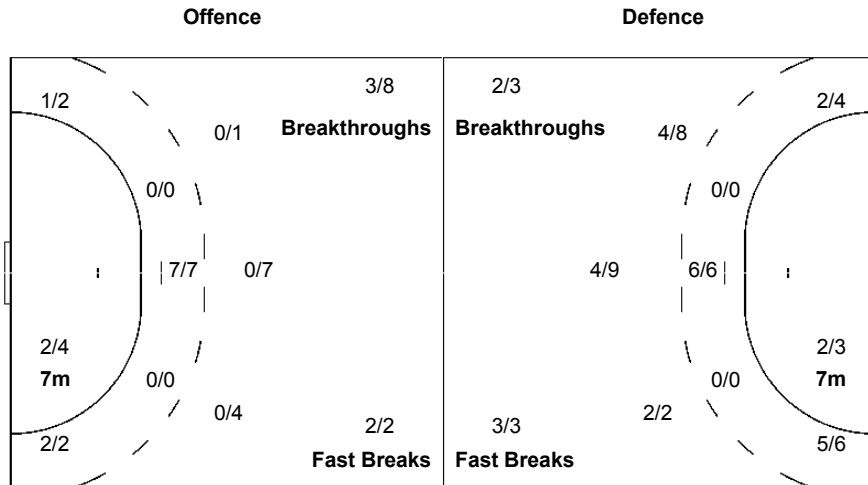

Copper Box
Copper Box

WED 1 AUG 2012
16:15

Handball

Handball

Women

Femmes

Preliminary Round - Group A

éliminatoires - poule A

Match Team Statistics

Statistiques du match par équipe

Match 16

GBR 17 - 30 BRA

(8 - 17) (9 - 13)

Referees: COULIBALY Yalatima Nanga / DIABATE Mamoudou (CIV)

GBR - Great Britain

Shots Distribution

Players

Goals / Shots

1 HARGREAVES S	3 LAM-MOORES H	4 van der WEEL Z	5 HEGLUND N	7 McCAFFERTY L	8 JUKES L	9 GOODWIN B
	1/1	1/1				
			0/1	1/2	0/1	0/1
		1-Post	1-Post	1-Post		1/1 1/1
10 FAIRBROTHER K	11 BYL L	13 LEUTHOLD Y	17 PALIES E	21 FUDGE K	66 MAYES J	86 GERBRON M
				1/1		
	1/1 2/2 1/2			1/2		4/7 1/1 0/1
	1-Missed	1-Blocked		1-Missed 2-Blocked		1-Missed 1-Post

Team
Goals / Shots

	2/2	1/1
	0/1	
7/11	4/4	2/7
3-Missed	4-Post	3-Blocked

Goalkeepers
Saves / Shots

2/6	2/3	0/5
1/3	2/2	1/1
1/8	0/1	3/13

1 HARGREAVES S

2/6	2/3	0/5
1/3	2/2	1/1
1/8	0/1	3/13

66 MAYES J