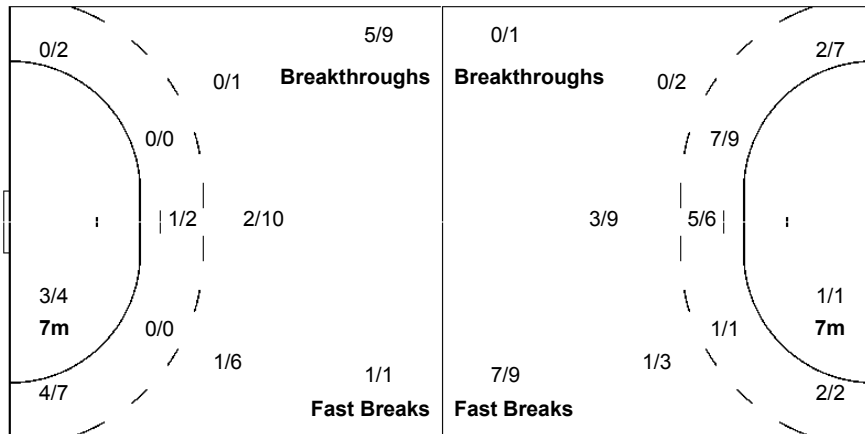

Copper Box
Copper Box

WED 1 AUG 2012
14:30

Handball

Handball

Women

Femmes

Preliminary Round - Group B

éliminatoires - poule B

Match Team Statistics

Statistiques du match par équipe

Match 15

FRA 29 - 17 SWE

(16 - 11) (13 - 6)

Referees: GUBICA Matija / MILOSEVIC Boris (CRO)

SWE - Sweden

Shots Distribution

Players

Goals / Shots

2 AGREN U	3 FLOGNMAN K	4 BOSON M	5 FOGELSTROM H	8 ROBERTS J	10 WIEL FREDEN A	12 KAIN G
0/1		1/1 1/1		0/1		
			0/1	0/1		
1/1		2/2	0/1	1/1		
		1-Post		1-Missed		
15 AHLM J	16 GRUBBSTROM C	17 TORSTENSSON L	18 WIBERG J	20 GULLDEN I	25 WALLEN A	31 JOHANSSON AM
1/1 0/1 1/1				0/1 1/1		0/1
0/1				0/1 0/1		
2/2 2/2		0/1 1/1		0/1		1/2
3-Missed 1-Post 1-Blocked		1-Missed 1-Post 1-Blocked		1-Blocked		

Team
Goals / Shots

1/3	1/4	4/4
0/2	0/2	1/2
4/7	4/5	2/2
5-Missed	3-Post	3-Blocked

Offence

Goalkeepers
Saves / Shots

2/4	1/1	1/4
2/5	1/1	0/3
4/13	0/2	4/11

12 KAIN G

2/4		0/1
0/1	1/1	0/1
0/5	0/1	1/1

16 GRUBBSTROM C

	1/1	1/3
2/4		0/2
4/8	0/1	3/10

LEGEND	% Efficiency	2Min 2 Minute Suspensions	6m 6-metre Shots	7m 7-metre Shots	9m 9-metre Shots
AS Assists	BS Blocked Shots	BT Breakthroughs	DR Disqualification with report	FB Fast Breaks	
G/S Goals/Shots	N/A not applicable	RC Red Cards	S/S Saves/Shots	ST Steals	
TO Turnover	TP Time Played	Wing Wing Shots	YC Yellow Cards