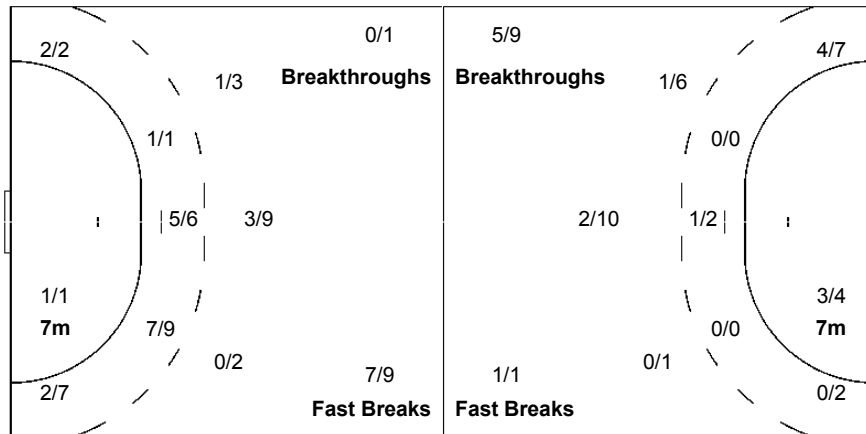

Copper Box
Copper Box

WED 1 AUG 2012
14:30

Handball

Handball

Women

Femmes

Preliminary Round - Group B

éliminatoires - poule B

Match Team Statistics

Statistiques du match par équipe

Match 15

FRA 29 - 17 SWE

(16 - 11) (13 - 6)

Referees: GUBICA Matija / MILOSEVIC Boris (CRO)

FRA - France

Shots Distribution

Players

Goals / Shots

3 DANCETTE B	4 KAMTO NJITAM N	5 AYGLON C	7 PINEAU A	8 MENDY C	9 BAUDOIN P	10 HERBRECHT S
1/1				0/1		1/2
1/1					1/2	2/2
1/1	1/1	1/1	1/1	2/2	0/2	1/1
	1-Missed	1-Missed			1-Post	1-Missed 1-Post
12 LEYNAUD A	16 DARLEUX C	17 DEMBELE S	18 DEROIN A	20 TERVEL R	24 SIGNATE M	64 LACRABERE A
		0/1		1/1	1/1	1/1
		2/2			1/2	0/1
		1/1		1/1	1/1	0/2
			1-Post			

Team
Goals / Shots

2/4	0/1	3/4
3/5	0/1	3/3
9/13	2/2	7/11

3-Missed 3-Post

Offence

Goalkeepers
Saves / Shots

2/3	3/4	0/4
2/2	2/2	1/2
3/7	1/5	0/2

12 LEYNAUD A

1/2	3/4	0/4
1/1		1/2
3/7	0/4	0/2

16 DARLEUX C

1/1		
1/1	2/2	
	1/1