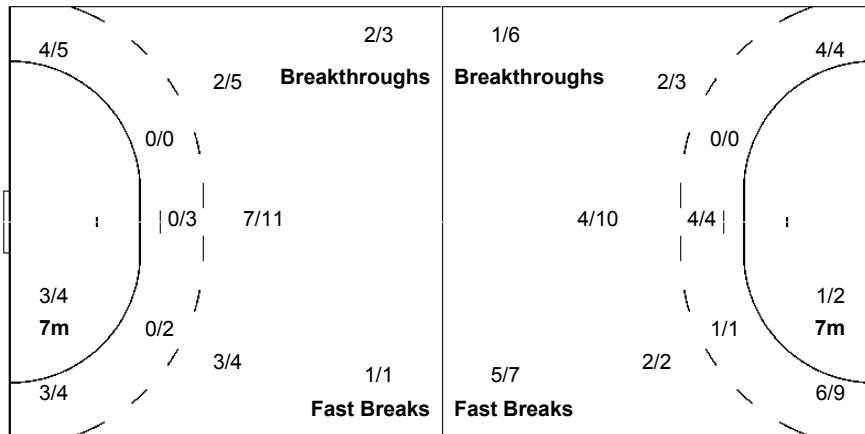

Copper Box
Copper Box

WED 1 AUG 2012
11:15

Handball

Handball

Women

Femmes

Preliminary Round - Group A

éliminatoires - poule A

Match Team Statistics

Statistiques du match par équipe

Match 14

MNE 30 - 25 ANG

(13 - 14) (17 - 11)

Referees: ABDULLA Mansour / BAMUTREF Saleh Jamaan (QAT)

ANG - Angola

Shots Distribution

Players

Goals / Shots

1 BARBOSA N	2 VIEGAS J	7 MORAIS C	8 ALMEIDA N	9 GUIALO I	10 FERNANDES I	11 KIALA L
		1/1	3/4			
	1/1	1/1	1/1		1/1	
		2/2	1/1	2/3	1/1	
		1/1				
		1-Post	4-Post			

12 DIREITO C	14 BERNARDO N	15 CARLOS A	17 BARROS A	18 KIALA M	20 SANTOS M	21 CAZANGA M
		3/3		1/1		
	1/1	1/2				
		1/1	0/1			
		1-Post	1-Post	0/1		1-Post

Team
Goals / Shots

8/9	7/8
2/3	6/11
1/1	1/2

1-Missed 7-Post

Offence

Goalkeepers
Saves / Shots

2/6	0/3	0/4
0/4	4/4	1/1
2/10	2/4	1/6

1 BARBOSA N

		0/1

12 DIREITO C

2/6	0/3	0/4
0/4	4/4	1/1
2/10	2/4	1/5

LEGEND		
%	Efficiency	
AS	Assists	
G/S	Goals/Shots	
TO	Turnover	
2Min	2 Minute Suspensions	
BS	Blocked Shots	
N/A	not applicable	
TP	Time Played	
6m	6-metre Shots	
BT	Breakthroughs	
RC	Red Cards	
Wing	Wing Shots	
7m	7-metre Shots	
DR	Disqualification with report	
S/S	Saves/Shots	
YC	Yellow Cards	
9m	9-metre Shots	
FB	Fast Breaks	
ST	Steals