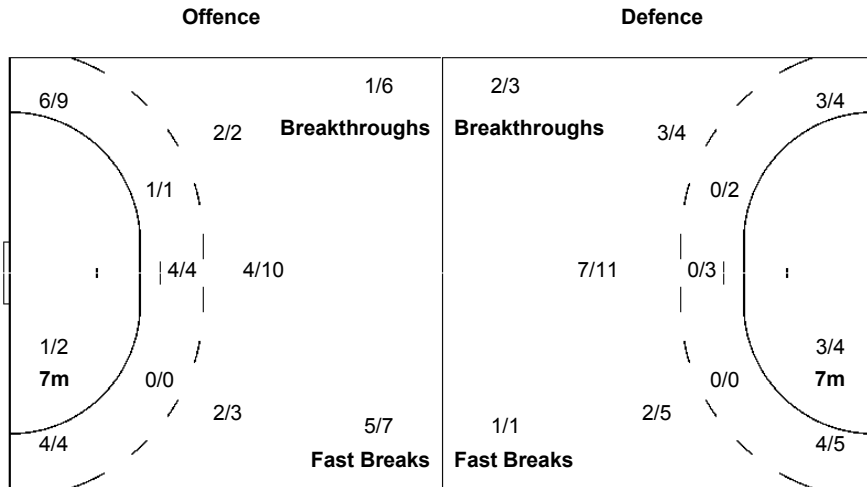

Copper Box
Copper Box

WED 1 AUG 2012
11:15

Handball

Handball

Women

Femmes

Preliminary Round - Group A

éliminatoires - poule A

Match Team Statistics

Statistiques du match par équipe

Match 14

MNE 30 - 25 ANG

(13 - 14) (17 - 11)

Referees: ABDULLA Mansour / BAMUTREF Saleh Jamaan (QAT)

MNE - Montenegro

Shots Distribution

Players

Goals / Shots

1 VUKCEVIC M	2 MILJANIC R	4 RADICEVIC J	5 DOKIC A	8 JOVANOVIC M	9 RADOVIC A	10 BULATOVIC A
	2/2	1/1				0/1
	1/1	1/1 0/1				
	1/1	3/3	1/1	1/1		
	1-Missed	1-Missed				
12 BARJAKTAROVIC S	14 SAVIC M	17 POPOVIC B	26 LAZOVIC S	32 BULATOVIC K	77 MEHMEDOVIC M	90 KNEZEVIC M
	0/1 1/1	2/2 1/1		1/1 2/2		1/1
		0/3	1/1	1/1 0/1		
	1/2 1/1 1/1	2/2 1/1 0/1		1/2 0/2 1/1	1/1	
		2-Post		1-Post		1-Post

Team
Goals / Shots

4/6	3/3	4/4
4/4	0/4	0/1
8/10	2/4	5/6

2-Missed 4-Post

Goalkeepers
Saves / Shots

1/9	1/8
1/3	5/11
0/1	1/2

1 VUKCEVIC M

1/5	1/7
1/2	5/10
0/1	1/2

12 BARJAKTAROVIC S

0/4	0/1
0/1	0/1